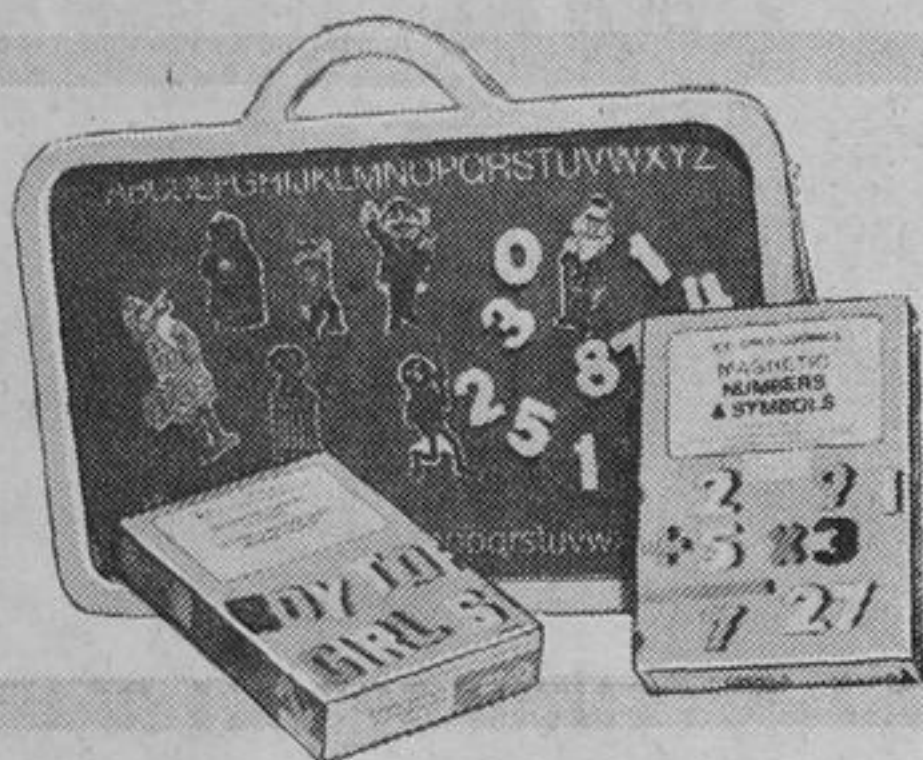

Makes up to 10 cups of delicious coffee in matter of minutes.

A CUTE AND CUDDLY COMPANION!  
**16" Holly Hobbie**

Special Purchase **4<sup>59</sup>**

Colorful rag-type doll stuffed with completely safe synthetic fibres and cotton. Dressed in a colorful country-style outfit. Long braided hair!

**Hey-y-y-y! It's 'The Fonz' Doll**

Special Purchase **5<sup>88</sup>**

About 8" tall with movable arms, jeans, shirt, jacket!

SESAME STREET TEACHING AID FOR KIDS!  
**Magnetic Chalk Board**

Special Purchase **6<sup>88</sup>**