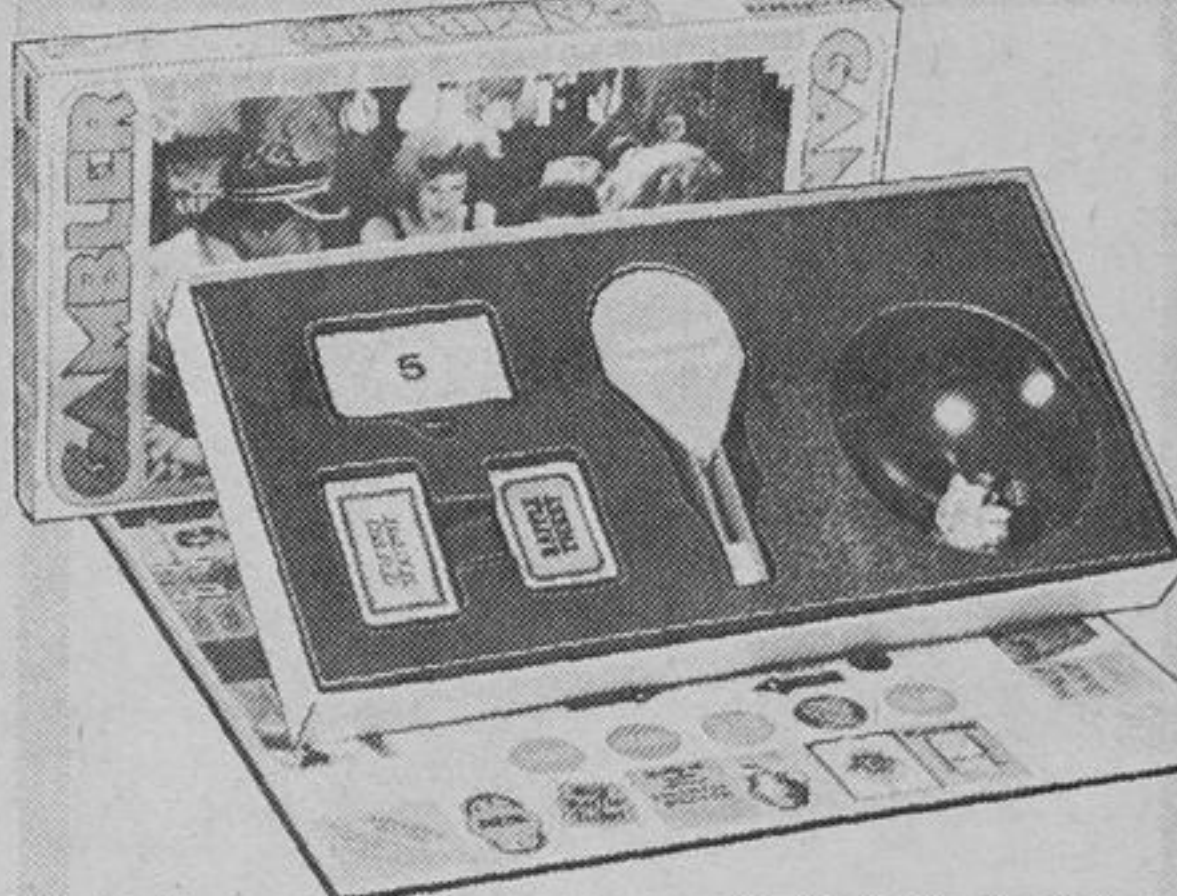

GAMBLING FUN FOR 2 TO 6 PLAYERS!
'Gambler' Game

By Parker Special Purchase **5⁴⁴**

Exciting game of chance for high rollers! With playing board, 6 'men', dice, bank and IOU cards, sweepstakes device, raffle tickets and more!