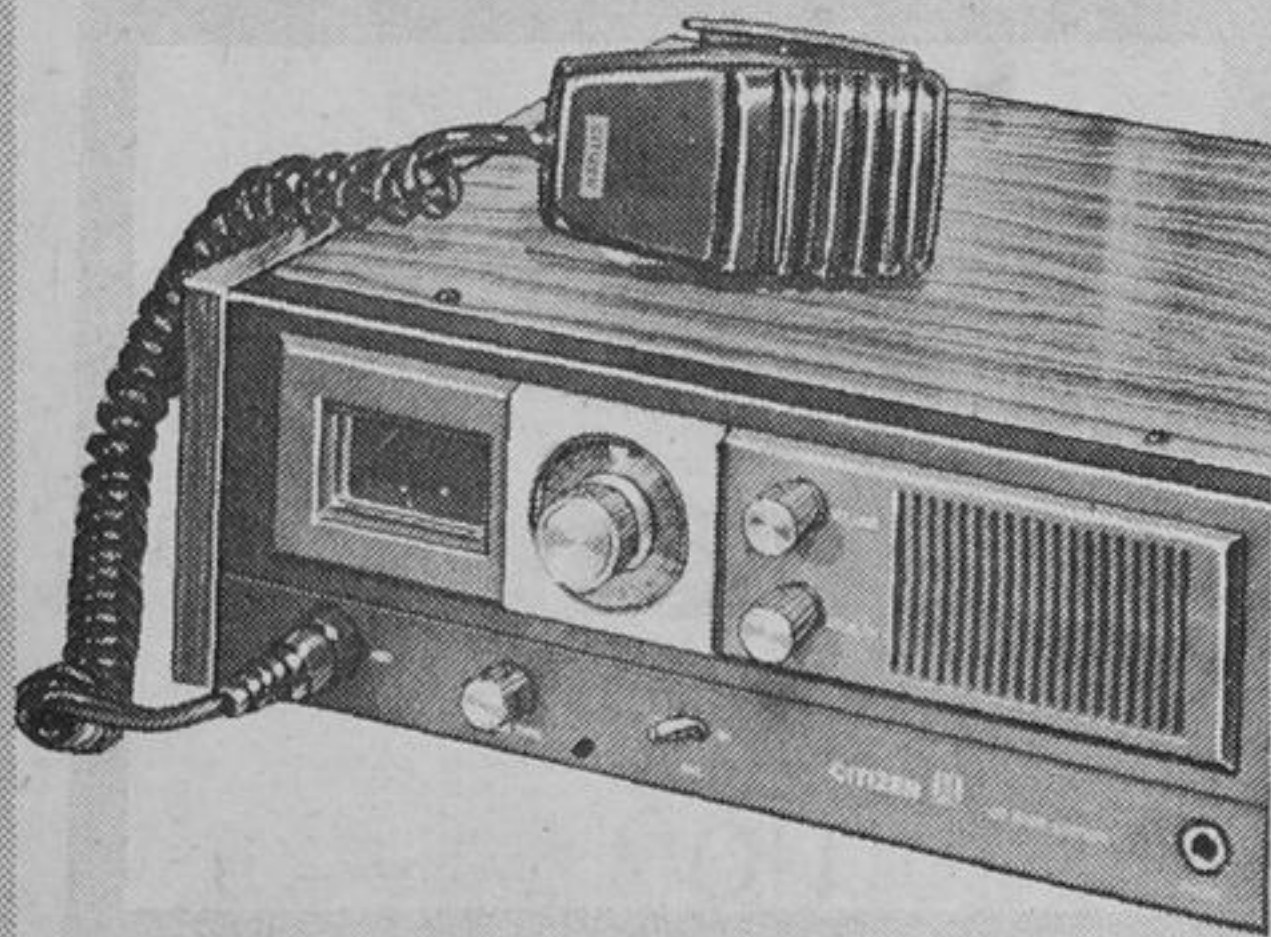

KEEP IN TOUCH WITH HOME CB UNIT  
**23-Channel Base Station**

Regular \$229.95  
**179<sup>95</sup>**

Features Crystal Synthesized Frequency control; wide-range volume, squelch and fine tuning controls, 3 1/2" dynamic speaker & plug-in microphone.