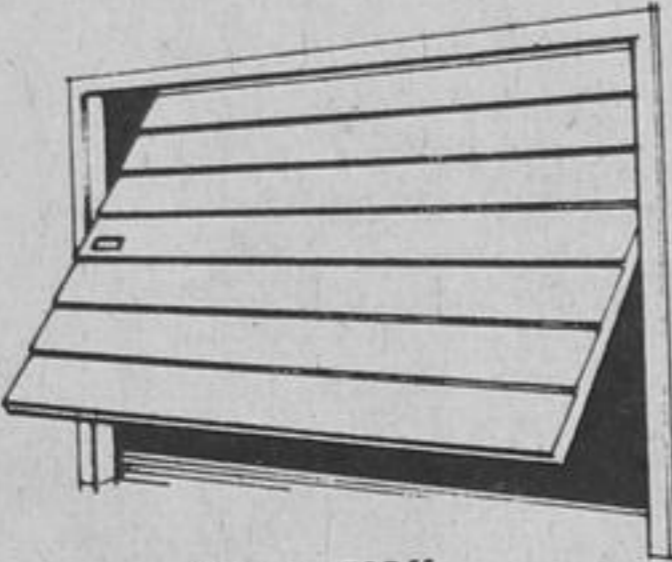

WHITE
ALUMINUM
DOORS

Solid 1 1/2" frame, prehung, ready to install; all hardware included. Glass removes for easy cleaning. 2'8" x 6'8" or 2'10" x 6'10"

53⁶⁰
Ea.

SUPER SAVE

GARAGE
DOORS

All steel gliding action "up and over" doors are primed and ready to paint. All hardware is included, for easy installation.