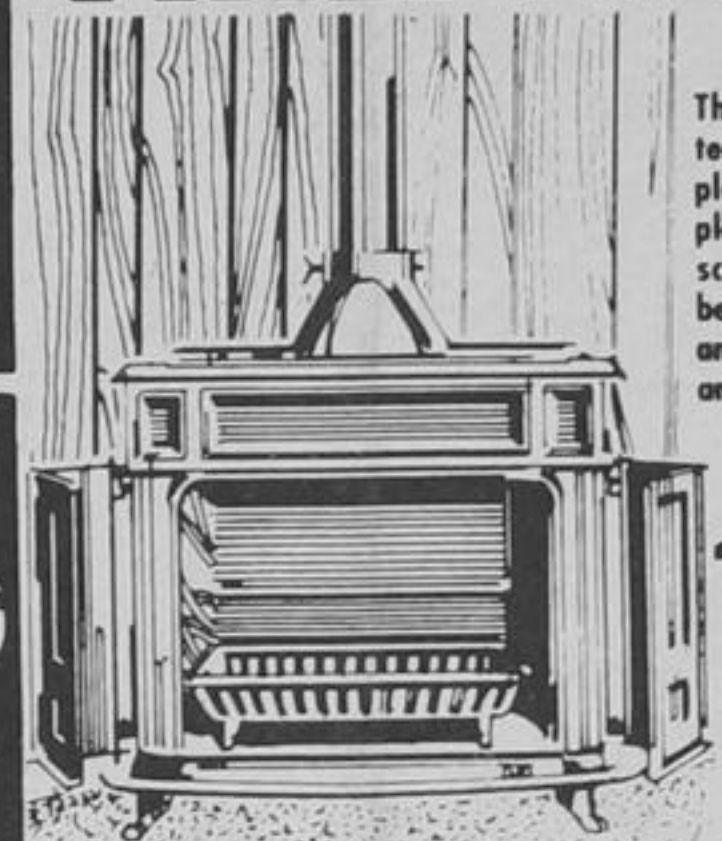

CEILING

YOUR CHOICE OF 1 x 3 ceiling strapping OR Complete suspended ceiling system including main & cross tees, wall moulding and 24" x 48" White lay-in panels.

TRIM

- 2 1/4" Mahogany Comb. Base
- 3/4" x 8" Mahogany Cove
- 2 1/4" Mahogany Casing
- 2 1/4" Mahogany Casing set
- 3/4" Mahogany Cove

MAHOGANY 4 x 8 NOW ONLY 3.99 each	HARVEST OAK 4 x 8 NOW ONLY 4.99 each	PLANTATION PECAN 4 x 8 NOW ONLY 4.99 each
COACHMAN OAK, HICKORY & WALNUT 4 x 8 NOW ONLY 6.95 each	COUNTRY SIDE BARNBOARD 4 x 8 NOW ONLY 8.99 each	MANORHOUSE BRICK 4 x 8 NOW ONLY 12.50 each

SPRUCE STUDS

2 x 4 (92 1/2" or 96" as available)

ECONOMY GRADE **56¢** ea.
CONSTRUCTION GRADE **1.10** ea.

FRANKLIN FIREPLACE

This 26" pre-painted functional fireplace comes complete with a mesh screen, grate, barbecue rack and grill and 8" reducer and damper.