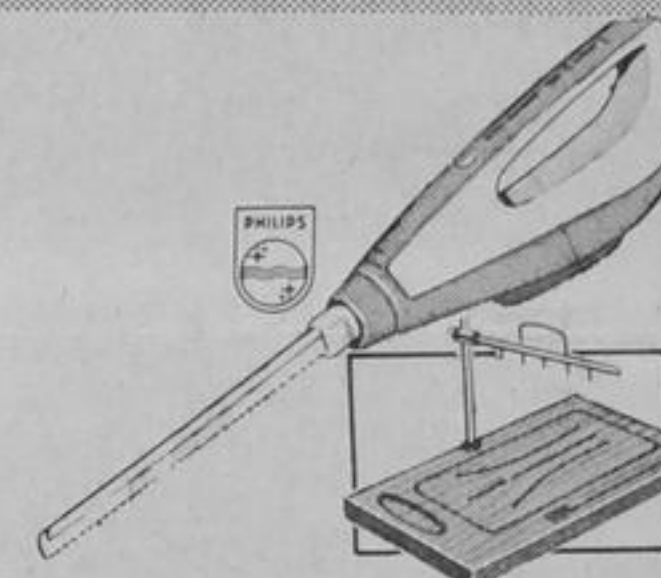

Philips Electric Knife

Non-corroding stainless steel blades. Safety trigger switch on balanced plastic handle. With 17 x 11" carving board and adjustable plated-steel meat clamp. Value-priced at

29.99