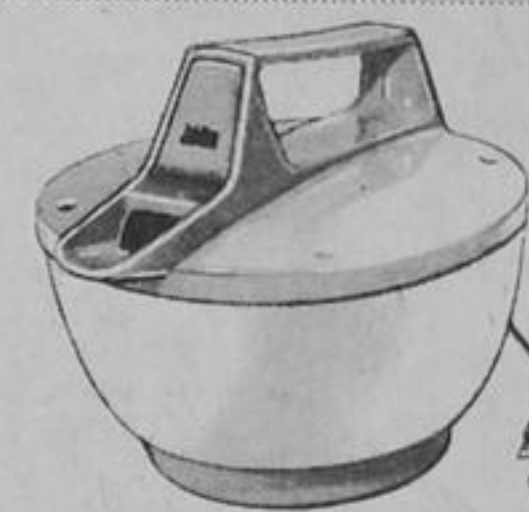

Economical Jubilee Kettle

Automatic thermostat shuts kettle off when it boils dry. Stainless steel, 2-quart capacity body with avocado, harvest gold or white handle and lid. A hot buy for only

8.44