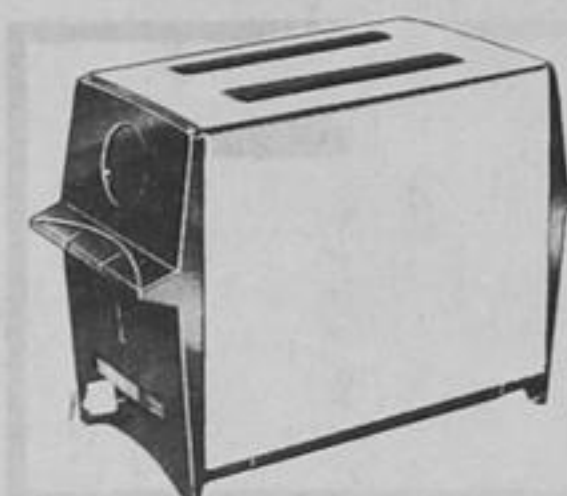

A TOAST TO VALUE!

Proctor-Silex Toaster

Canadian Tire's Gift Price **11.88**