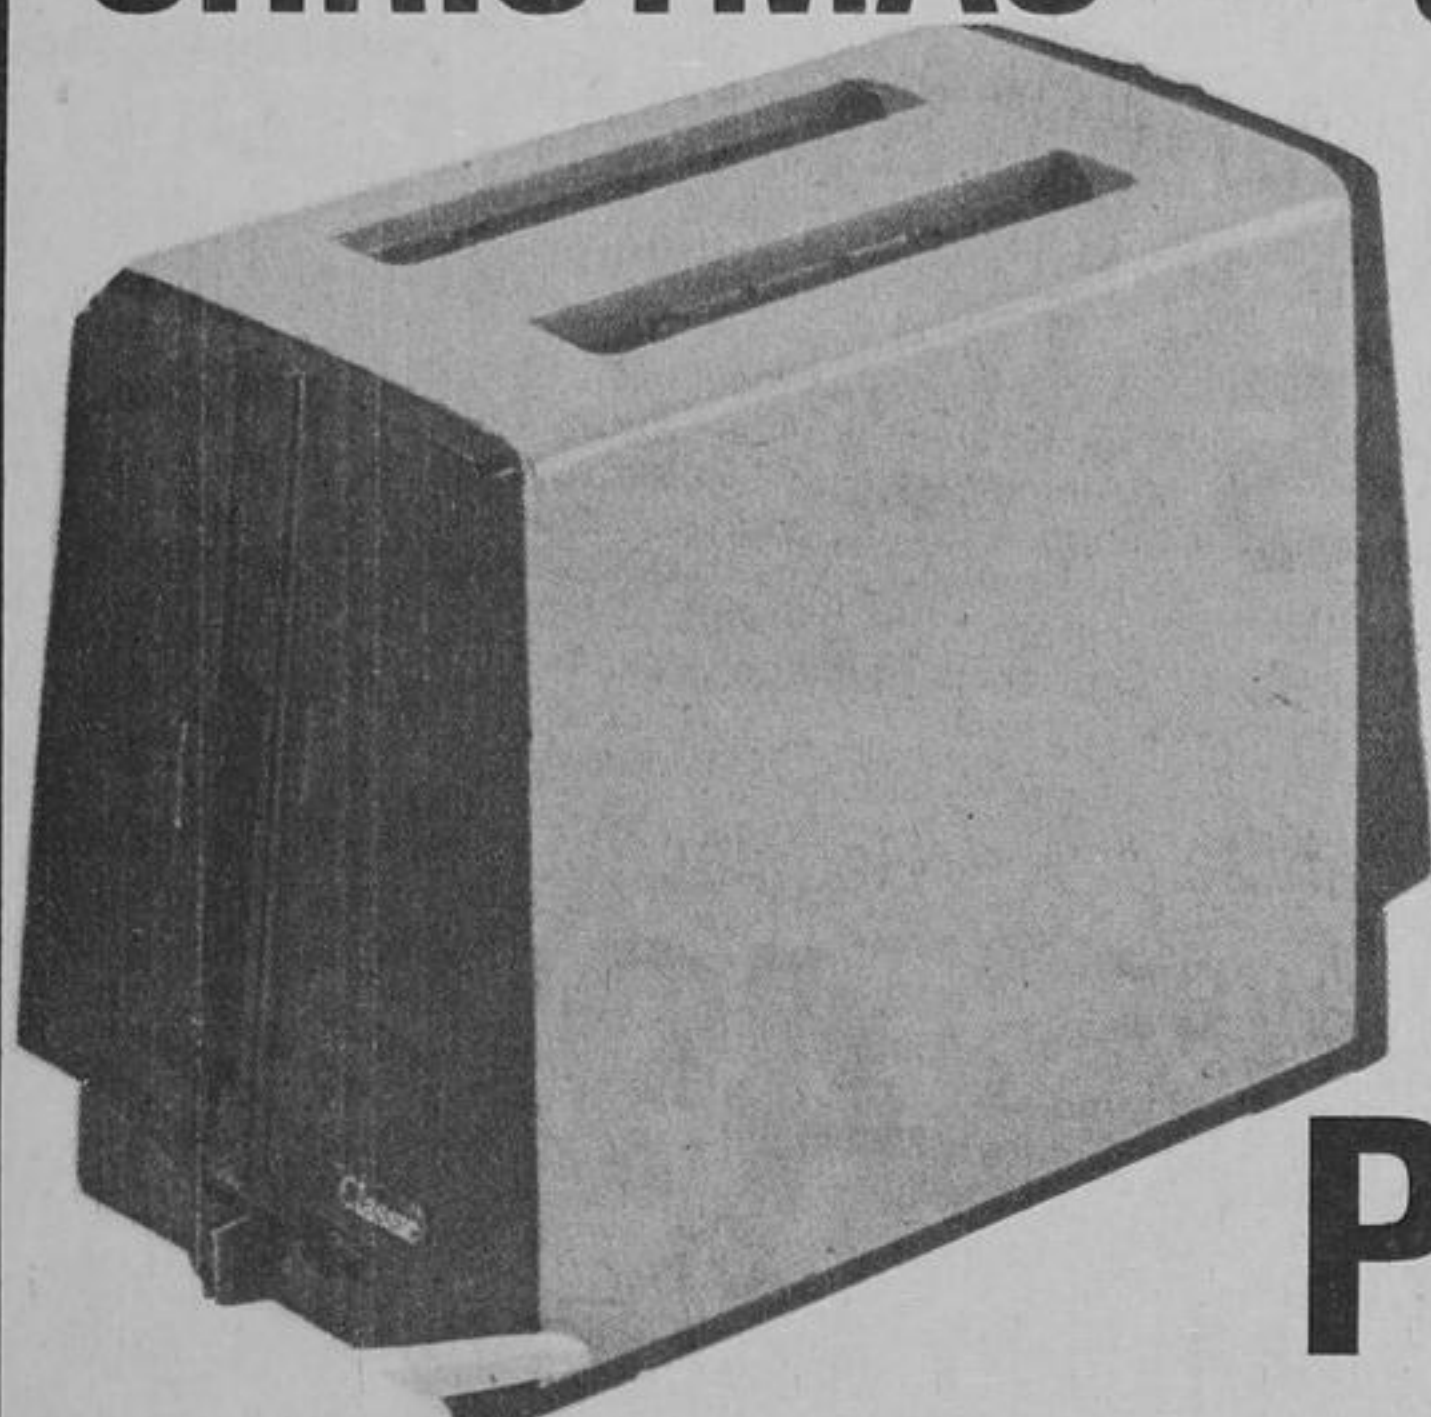

**OPEN EVERY NIGHT TILL 9
EXCEPT SATURDAY TILL 6**

CHRISTMAS SHOPPING SPREE!

PROCTOR-SILEX

TWO SLICE

POP-UP TOASTER

Compact model with shade control, easy to clean snap-open crumb tray. Harvest gold & avocado/black end panels. Special! 99-1974

8.88

Limited Quantity special

Empire 6-Cup (Hot-Cup)

A hot idea in kitchen convenience! Boil water, heat soup or make instant coffee in a jiffy! With automatic heat control. Avocado, harvest gold or flame red enamel finish.

9.99

C.G.E. 'Self-Cleaning' Iron

Spray/steam/dry model makes light work of ironing chores! Just touch a button to clean vents, steam chamber and water tank. With holder. A top quality time-saver.

29.99

Braun Coffee Grinder

Provides fresh ground coffee in about 30 seconds. Features include sturdy plastic casing and safety switch. Poppy red, harvest gold, tangerine or white. A great buy at

19.88

Economical Jubilee Kettle

Automatic thermostat shuts kettle off when it boils dry. Stainless steel, 2-quart capacity body with avocado, harvest gold or white handle and lid. A hot buy for only

8.44

Westinghouse Percolator

Brew control lets you select strength you prefer. 'Coffescope' indicates amount of coffee. 10-cup capacity, completely immersible for more thorough cleaning. Stainless steel.

39.88

Philips Electric Knife

Non-corroding stainless steel blades. Safety trigger switch on balanced plastic handle. With 17 x 11" carving board and adjustable plated-steel meat clamp. Value-priced at

29.99

3-SPEED ELECTRIC

Mixer

19.99

Non-clogging, open-shaft beaters. Thumb tip speed control.

PHILIPS 12-CUP

Percolator

39.88

Drip filter system for great tasting coffee! Party buy.

SUNBEAM 7-SPEED

Blender

32.44

Add ingredients as you whip up festive treats. 5-cup jar.