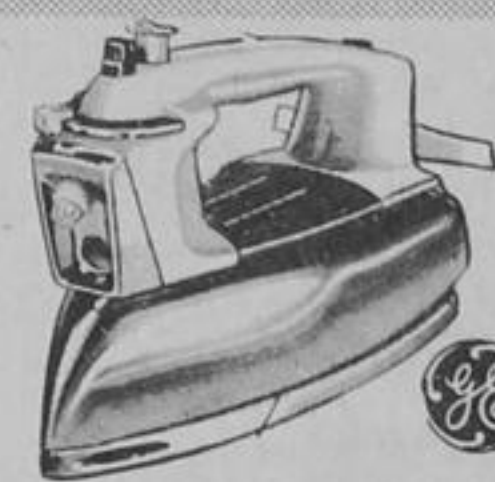

C.G.E. 'Self-Cleaning' Iron

Spray/steam/dry model makes light work of ironing chores! Just touch a button to clean vents, steam chamber and water tank. With holder. A top quality time-saver.

29.99