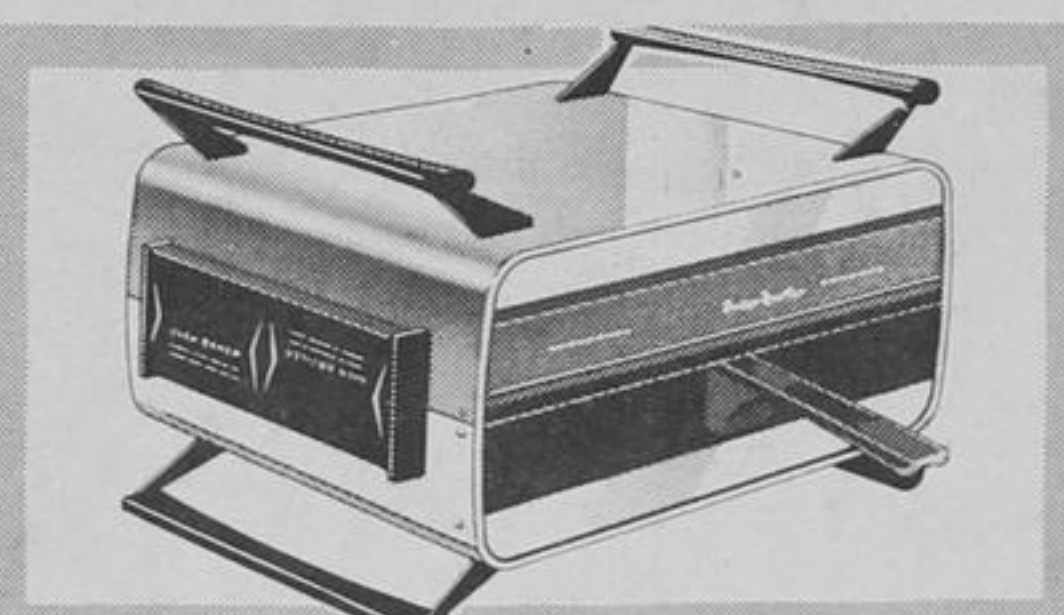

A GIFT FOR ALL SEASONS!

Premier Oven-Broiler

Canadian Tire's Gift Price **22.88**

Bakes, broils and roasts. Range-type element; variable heat to 500°. Pull-out broiler tray. Chrome and avocado enamel finish.