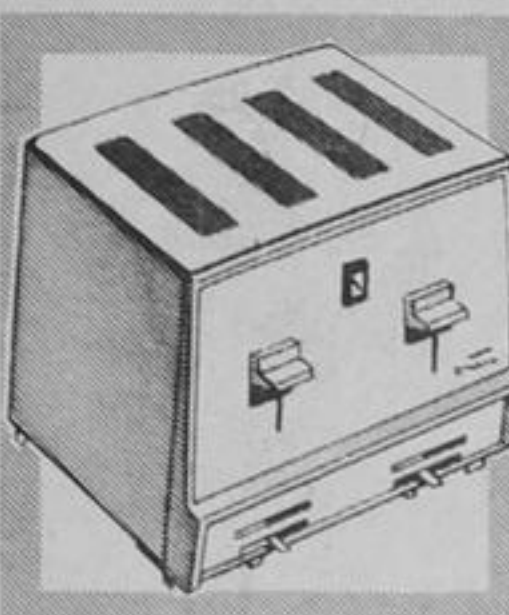

FOUR-SLICE

Toaster

37.99

Proctor-Silex with Select-Ronic light to dark toasting.