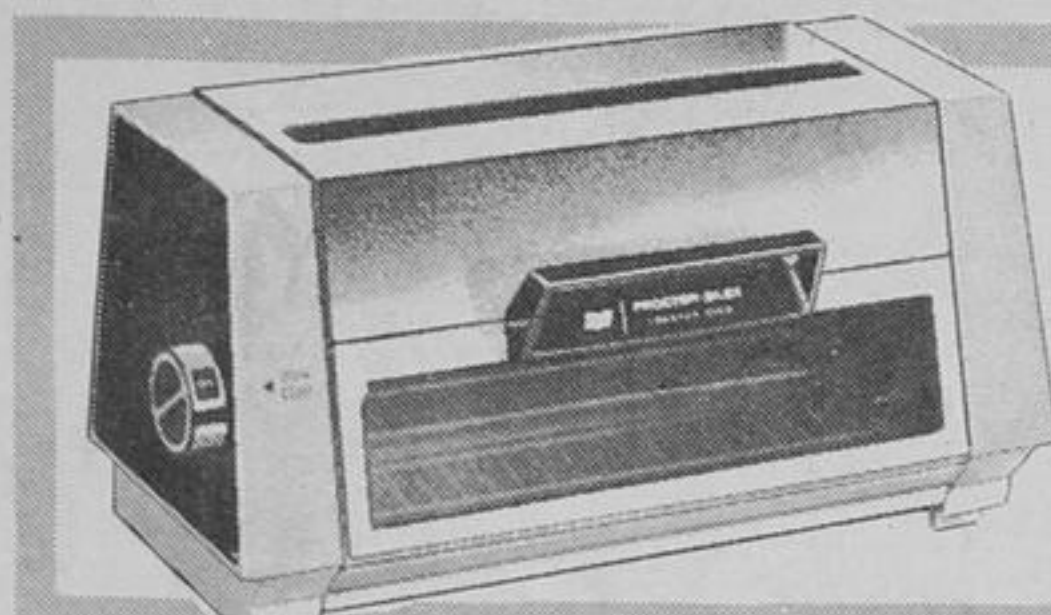

TWO APPLIANCES IN ONE!

Silex Toaster-Oven

Regular $29.99 **28.88**

Wide toaster wells for waffles and pastries. Heats up to 400°F. for pizzas, casseroles and baked potatoes. Chrome with Harvest Gold.