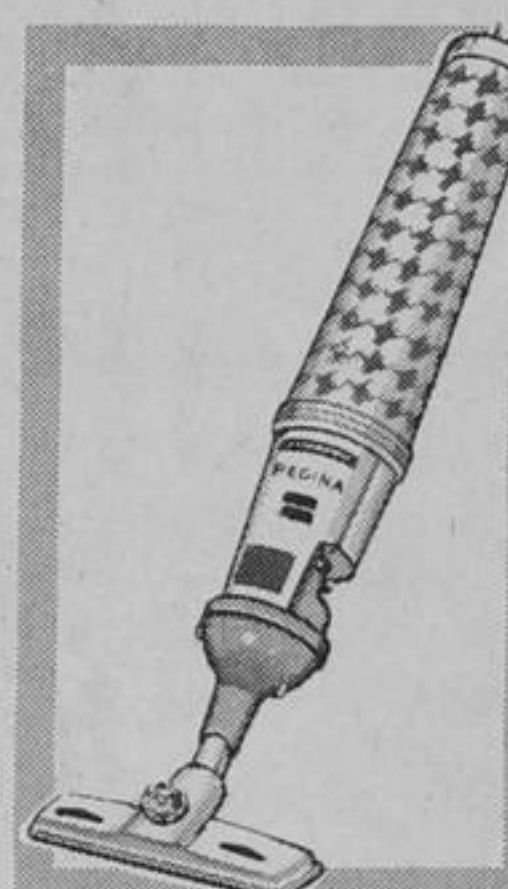

ELECTRIKBROOM

by Regina

39.99

Swivel nozzle reaches hard-to-get-at areas. Rug-pile dial.