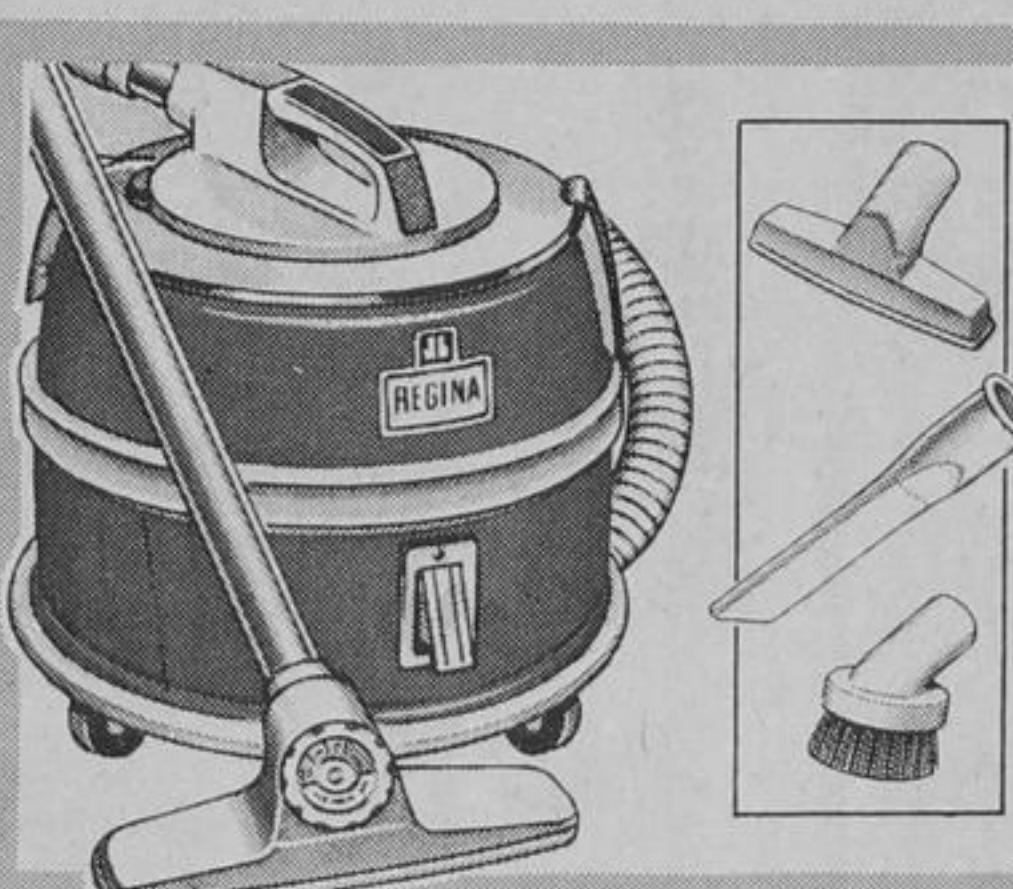

CANISTER-TYPE WITH SWIVEL-TOP

Regina Vacuum Cleaner

Canadian Tire's Gift Price **63.99**

Powerful 2-stage motor and 3-position dial on rug brush for thorough cleaning. 3 wands, dusting brush, upholstery and crevic tools.