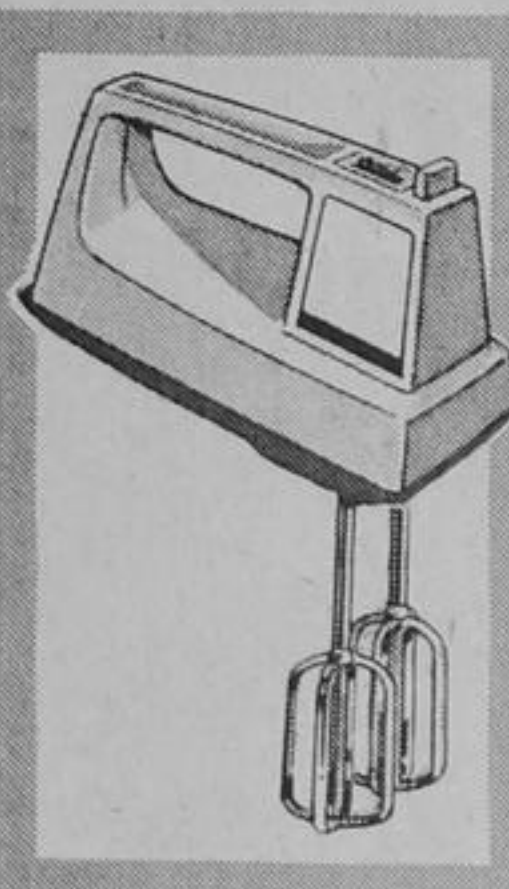

3-SPEED ELECTRIC

Mixer

19.99

Non-clogging, open-shaft beaters. Thumb tip speed control.