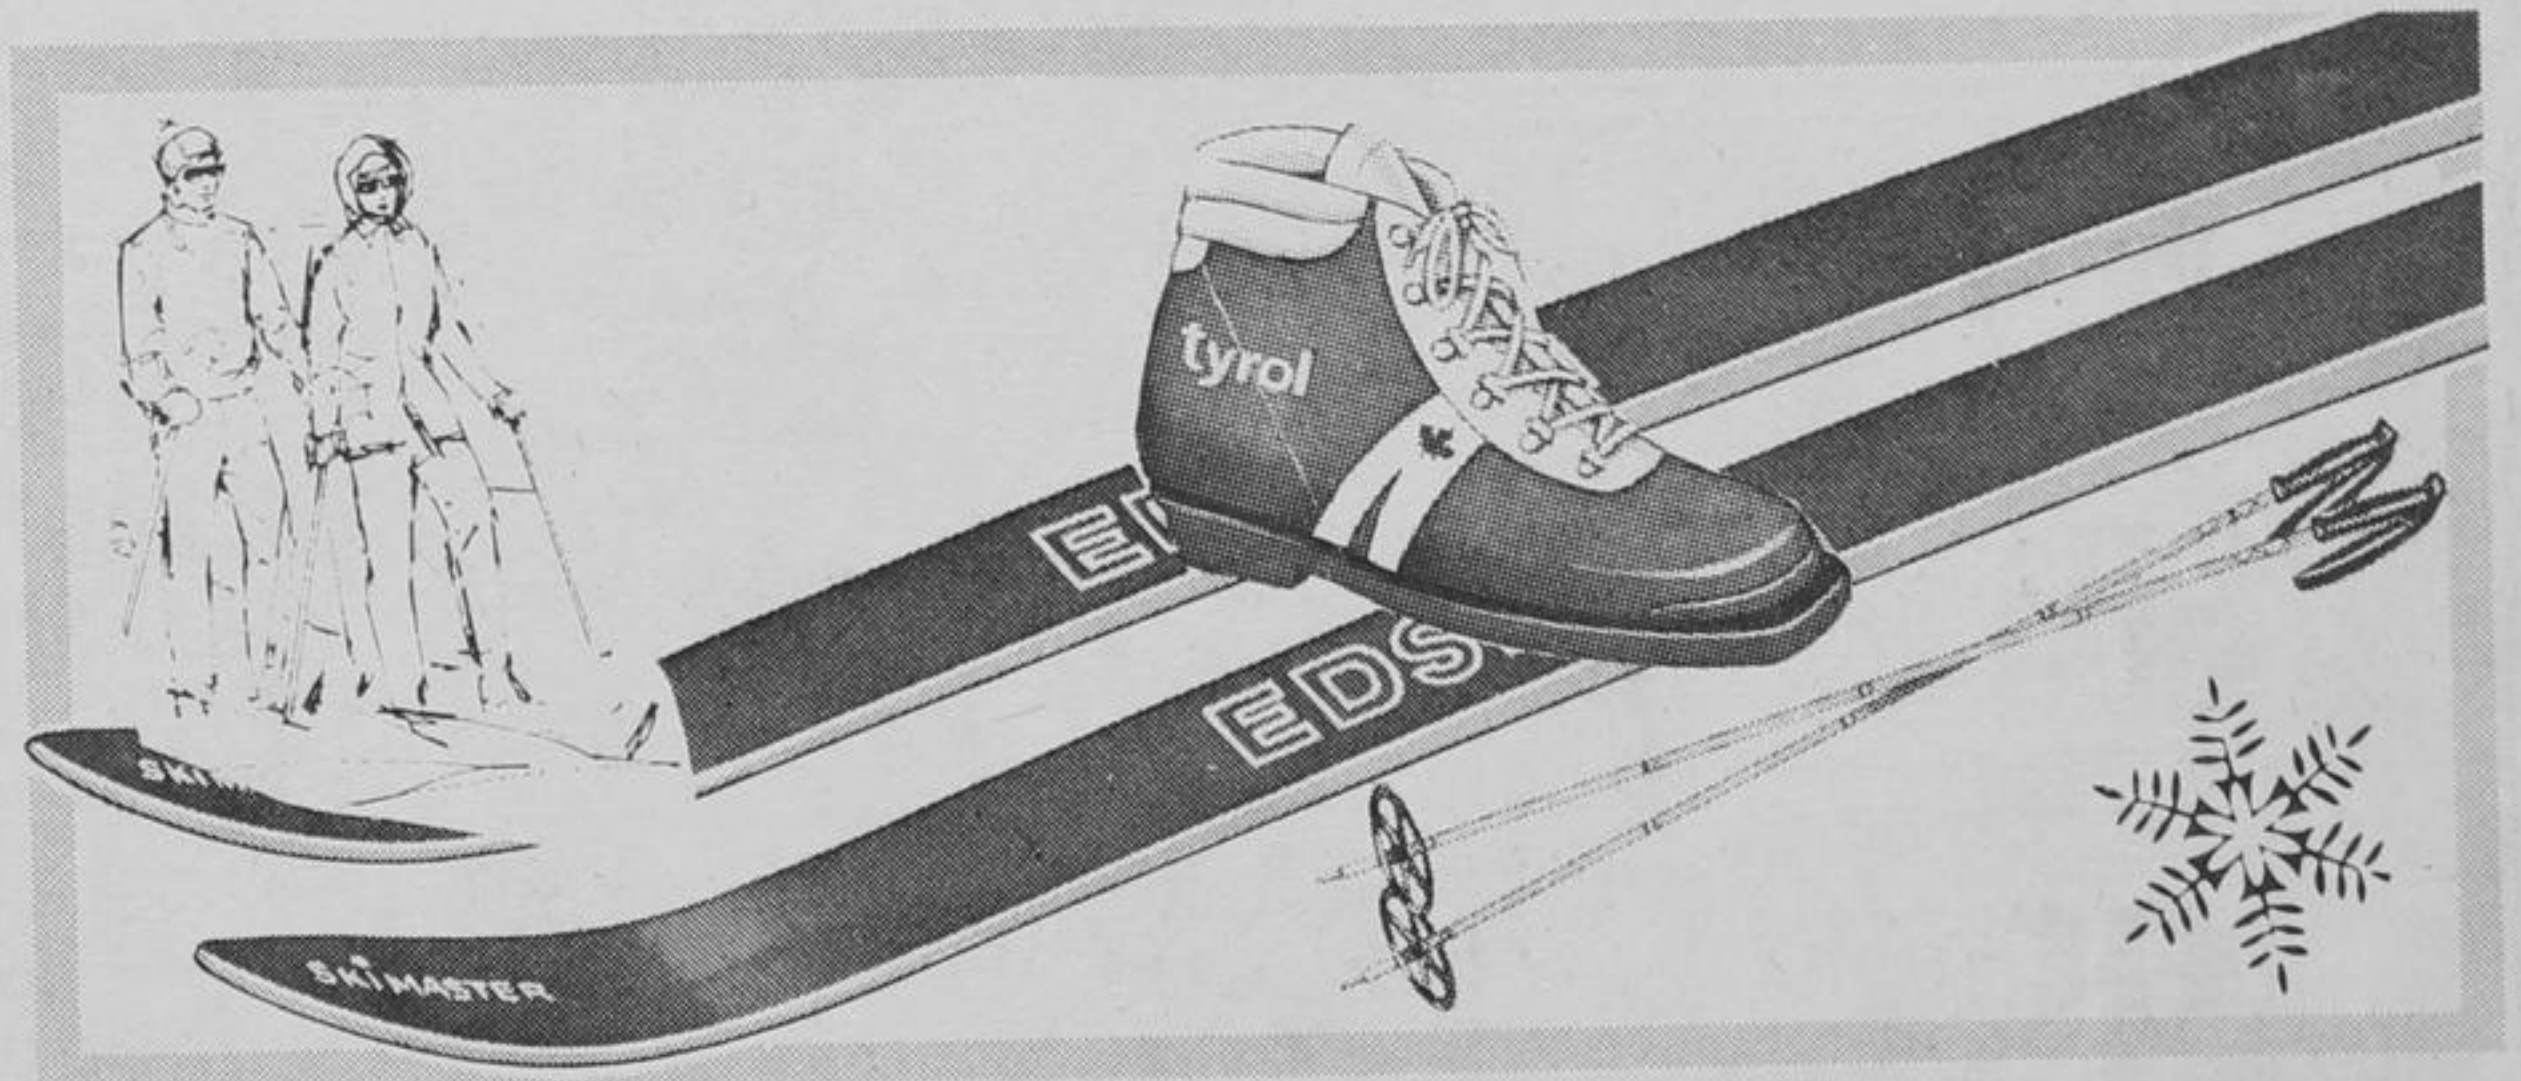

GIFT IDEAS FOR GOOD SPORTS

CROSS COUNTRY SKI PACKAGE

HERE'S WHAT YOU GET:

- EDSBYN SKIS complete with bindings. Swedish made featuring birch soles. 180-210 cm. Reg. 22.88
- TYROL BOOTS 28.95
- TONKIN POLES 6.79

TOTAL 58.62

COMPLETE SET SPECIAL

49⁸⁸

CROSS COUNTRY Wax Kit **4⁸⁹**

Toko kit includes everything the touring skier needs.

ALL TEMPERATURE Toko Wax **1²⁹**

For all temperatures and snow conditions. Skier's gift buy.

CROSS COUNTRY Boot Press **5³⁹**

Lightweight aluminum with easy carrying handle. Fits all.

LARGE NYLON Day Packer **8⁹⁵**

Adjustable shoulder and waist straps to keep bag secured.

SMART LOOKING Apres Boot **17⁹⁵** Pair

Nylon fleece lining Ladies' sizes 5-9. Men's 7-12. Pr. \$18.95

Rear Deck Ski Carrier

Steel construction with four suction cups and straps. For automobiles such as Vega, Pinto, Nova, Astre, etc. Buy now for top value.