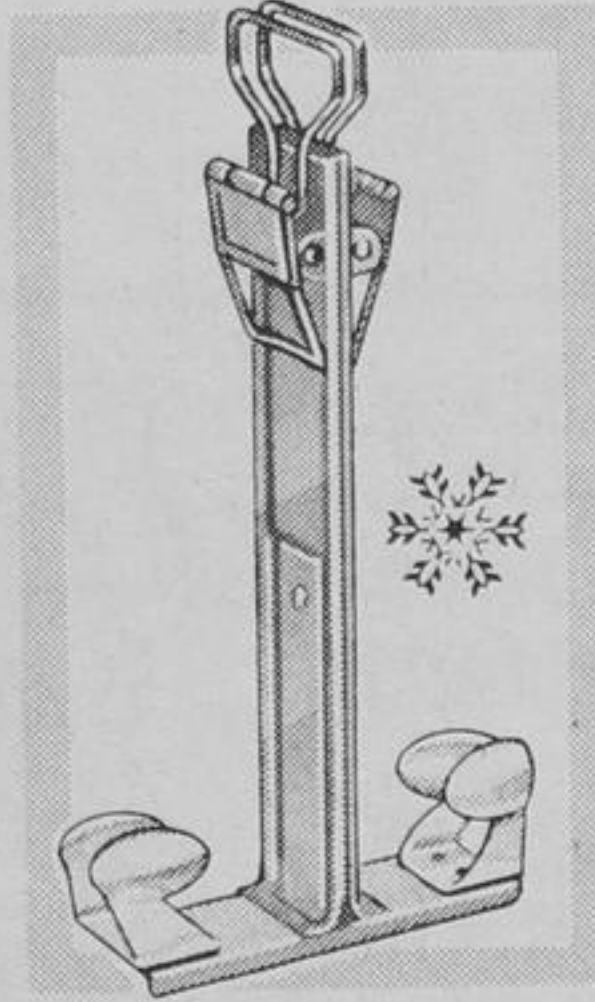

GIFT IDEAS FOR GOOD SPORTS

CROSS COUNTRY SKI PACKAGE

HERE'S WHAT YOU GET:

- EDSBYN SKIS complete with bindings. Swedish made featuring birch soles. 180-210 cm. Reg. 22.88
- TYROL BOOTS 28.95
- TONKIN POLES 6.79

TOTAL 58.62

COMPLETE SET SPECIAL

49⁸⁸

CROSS COUNTRY Wax Kit **4⁸⁹**

Toko kit includes everything the touring skier needs.

ALL TEMPERATURE Toko Wax **1²⁹**

For all temperatures and snow conditions. Skier's gift buy.

CROSS COUNTRY Boot Press **5³⁹**

Lightweight aluminum with easy carrying handle. Fits all.

LARGE NYLON Day Packer **8⁹⁵**

Adjustable shoulder and waist straps to keep bag secured.

SMART LOOKING Apres Boot **17⁹⁵** Pair