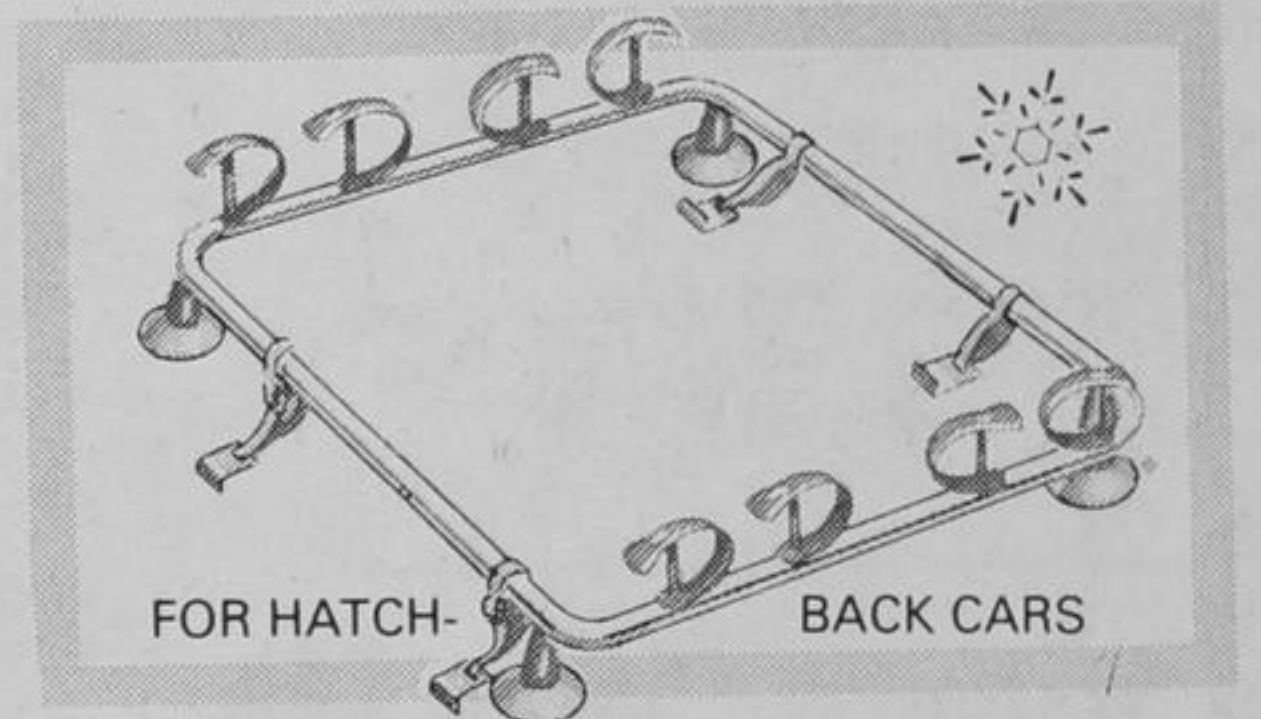

CROSS COUNTRY Boot Press **5³⁹**

Lightweight aluminum with easy carrying handle. Fits all.

LARGE NYLON Day Packer **8⁹⁵**

Adjustable shoulder and waist straps to keep bag secured.

SMART LOOKING Apres Boot **17⁹⁵** Pair

Nylon fleece lining Ladies' sizes 5-9. Men's 7-12. Pr. \$18.95

Rear Deck Ski Carrier

Steel construction with four suction cups and straps. For automobiles such as Vega, Pinto, Nova, Astre, etc. Buy now for top value.