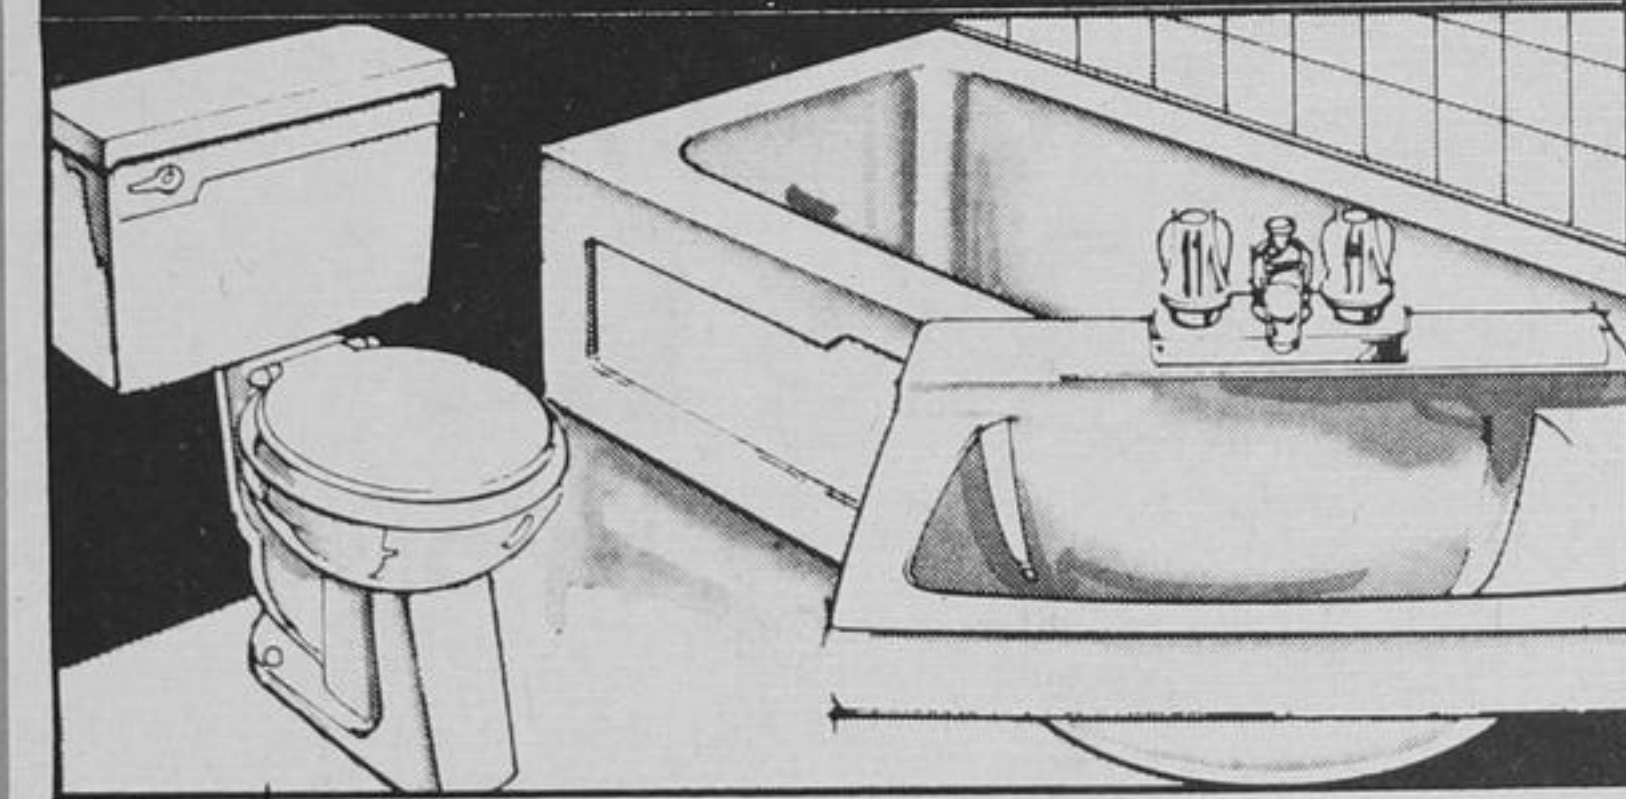

BATHROOMS

BATHROOM PACKAGE
Re-do your bathroom and save money with a beautiful bathroom package from Sawayay. Prices include a vitreous china reverse trap toilet, a porcelain on steel 15-1/2" high, 5' long bathtub and a vitreous china 17" x 19" lavatory basin.

129⁰⁰ (Package at this price is available in white only)

TILE BOARD
This top value tileboard is scored in a 4" square design. 4 colours in 4' x 8' sheets to choose from.

8.29 sheet

BATHROOM FAUCETS

BASIN 4" LAVATORY FAUCETS WITH CHROME HANDLES **12.70**
4" LAVATORY FAUCETS WITH LUCITE HANDLES **14.70**
QUALITY 2 VALVE TUB FILLER
CHROME HANDLES **13.54**
LUCITE HANDLES **18.34**
BATHTUB FAUCETS
BATHTUB FAUCETS LUCITE HANDLES, COMPLETE WITH SHOWER-HEAD AND ROUGH IN FAUCET **28.70**
WITH CHROME HANDLES **26.10**
2-VALVE SHOWER FITTING **21.90**

READY TO FINISH VANITY CABINETS

24" **55⁹⁵**
30" **57⁹⁵**
36" **59⁹⁵**

INCLUDES ARBORITE POSTFORMED TOP

WE WELCOME
CHARGEX
master charge
CREDIT CARDS

FLOORS

EASY CARE CARPET
THIS CARPET IS EASY TO INSTALL AND NEEDS NO UNDERPADDING. 12' WIDE ROLLS AVAILABLE IN GOLD, SEASPRAY, RED & MOSS GREEN

2.58 SQ. YD.

LEVEL LOOP CARPET
EASY TO INSTALL WITH NO UNDERPADDING REQUIRED. 12' WIDE ROLLS IN GOLD TONES, ORANGE TONES & GREY TONES

4.49 Sq. Yd.

SHAG CARPET
REQUIRES NO UNDERPADDING 12' WIDE ROLLS AVAILABLE IN RED, GREEN AND BROWN

5.25 Sq. Yd.

PRINTED CARPET
A GOOD SELECTION OF ROLL ENDS IN ASSORTED COLOURS AND PATTERNS. ALL ROLLS 12' WIDE AND A VARIETY OF LENGTHS.

4.89 Sq. Yd.

VINYL CARPET COVER
Protect your carpet with this vinyl carpet cover, available in clear, gold and green 27" wide.

Only **99c** per lin. ft.

PREFINISHED OAK PARQUET FLOORING
This No. 1 quality pre-finished oak parquet flooring is ideal for those heavy traffic areas. Package covers 10 sq. ft. Two styles to choose from.

9.25 PKG.

NO WAX Shiny Vinyl Congoleum Flooring
Easy to cut and fit without adhesives 7 colourful patterns to choose from in 12' widths.

3.79 Sq. Yd.

POPLAR UNDERLAY
White Poplar Plywood THAT IS GOOD ONE SIDE. IDEAL FOR USE AS UNDERLAY ON ALL YOUR FLOORING JOBS.

2.89 sheet