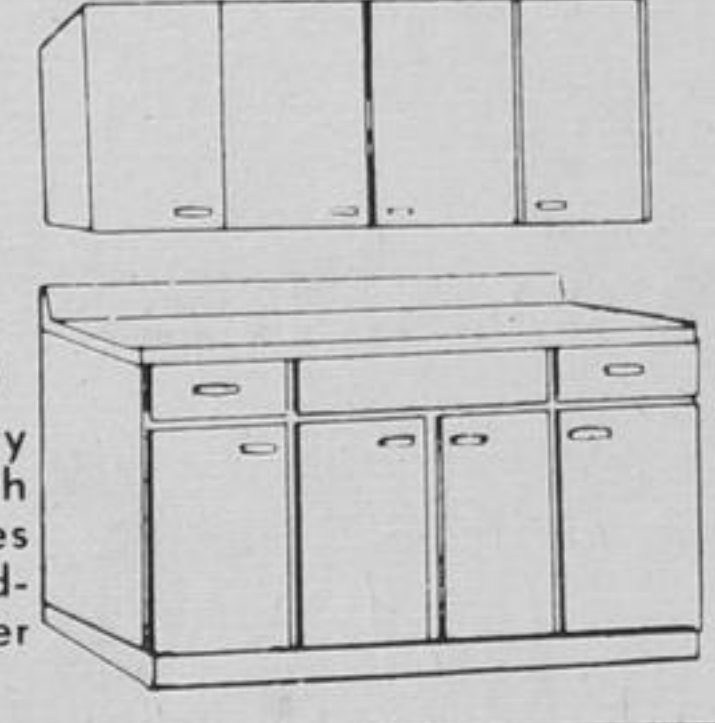

Sink Cabinet with Countertop	Wall Cabinet
42"	53⁵⁰	38²²
48"	75⁵⁰	45⁶⁹
60"	103⁰⁰	52⁷⁷
72"	111⁵⁰	58⁹⁵
96"	158⁰⁰	99⁹⁵

PREFINISHED PREASSEMBLED KITCHEN CABINETS
TWO STYLES TO CHOOSE FROM
HARMONY **PENTHOUSE**

785⁹⁷ CABINETS & COUNTER TOP AS ILLUSTRATED
COMPLETE WITH HARDWARE