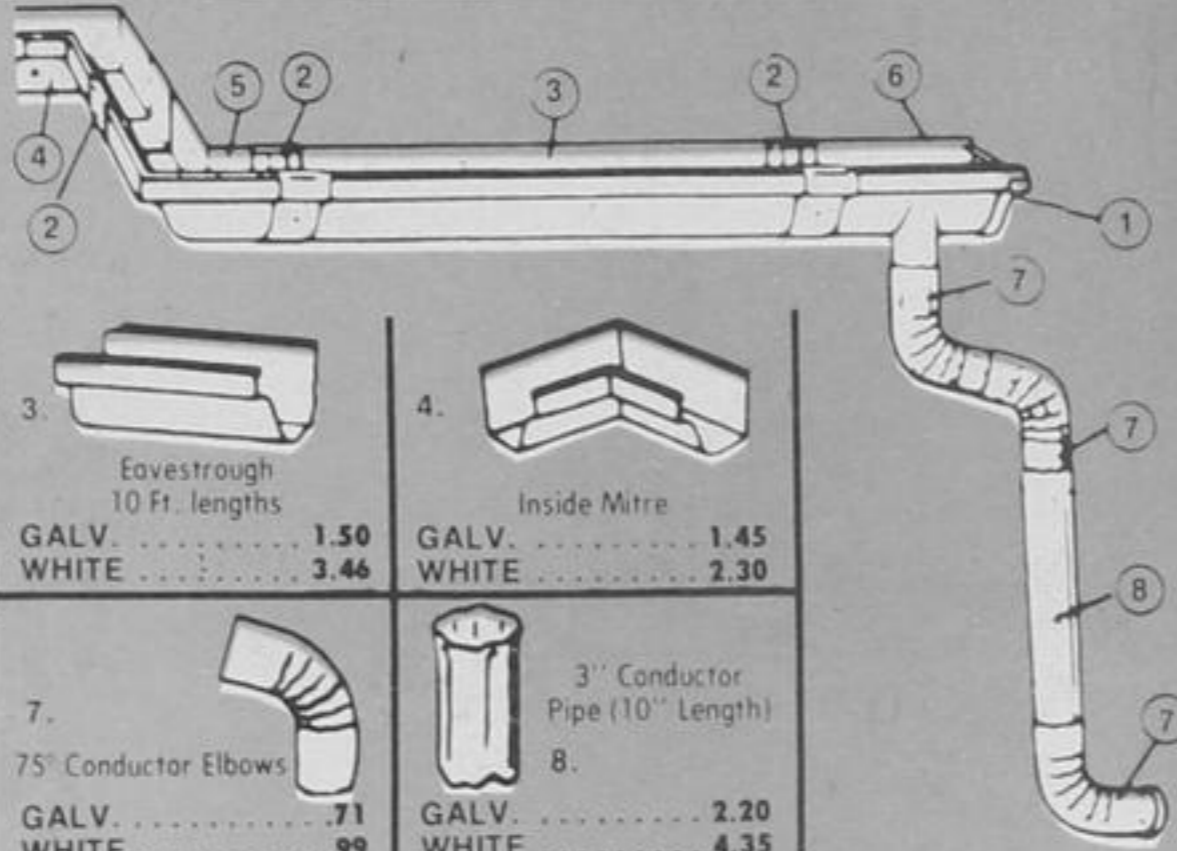

EAVESTROUGH

MAKE ANY INSTALLATION WITH THESE STANDARD FITTINGS.

1. Press On Cap (right or left) GALV. .39 WHITE .56	2. Joining Strip GALV. .35 WHITE .63	3. Eavestrough 10 Ft. lengths GALV. 1.30 WHITE 3.46	4. Inside Mitre GALV. 1.45 WHITE 2.30
5. Outside Mitre GALV. 1.45 WHITE 2.30	6. Centre Drop End GALV. 1.25 WHITE 1.50	7. 75° Conductor Elbows GALV. .71 WHITE .99	8. 3" Conductor Pipe (10" Length) GALV. 2.20 WHITE 4.35

ASPHALT SHINGLES

Now **$15.70** SQ.

Square equals 100 sq. ft.

- 210 lb. per sq.
- No. 1 quality
- Brand name
- No seconds
- CMHC approved
- A good selection of colours

WE WELCOME

CREDIT CARDS