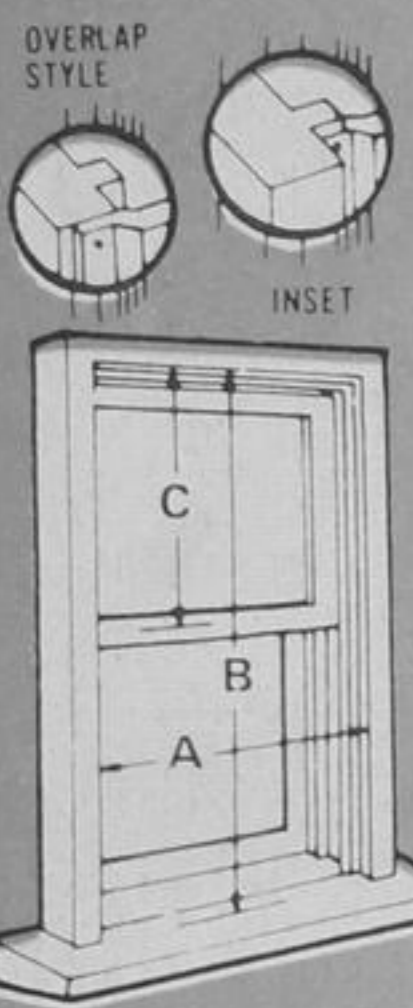

ULTRA-SEAL STORM WINDOWS

DOUBLE TRACK ALUMINUM WINDOWS

How to measure for double-hung storm and screen windows.

- (a) The width between side casings.
  (b) The height from sill to bottom edge of top casing.
  (c) The height from bottom edge of top casing to centre of meeting rail.

CANADA'S BEST VALUE - DIRECT FROM CANADA'S LARGEST MANUFACTURER CUSTOM BUILT FOR YOUR HOME PRE-DRILLED READY TO INSTALL

UNITED INCHES	STANDARD FINISH	DURACRON WHITE FINISH
0 - 38"	13.16	18.70
38-1/8" - 49"	13.96	20.05
49-1/8" - 59"	15.57	21.75
59 1/8" - 74"	17.63	23.99
74-1/8" - 87"	21.27	26.35
87-1/8" - 100"	24.75	28.60

*DURACRON WHITE BAKED ENAMEL FINISH IN A DAZZLING WHITE THAT WILL LAST A HOUSETIME.

ALLOW TIME FOR WINDOWS TO BE MANUFACTURED AND SHIPPED FROM FACTORY

PREFINISHED WHITE ALUMINUM SOFFIT and FASCIA

Fascia 10' Length 6" Size ONLY 4.25	Fascia 10' Length 8" Size ONLY 4.98	16"x12'6" Vented Soffit Panel ONLY 8.61	16"x12'6" Plain Soffit Panel ONLY 8.40