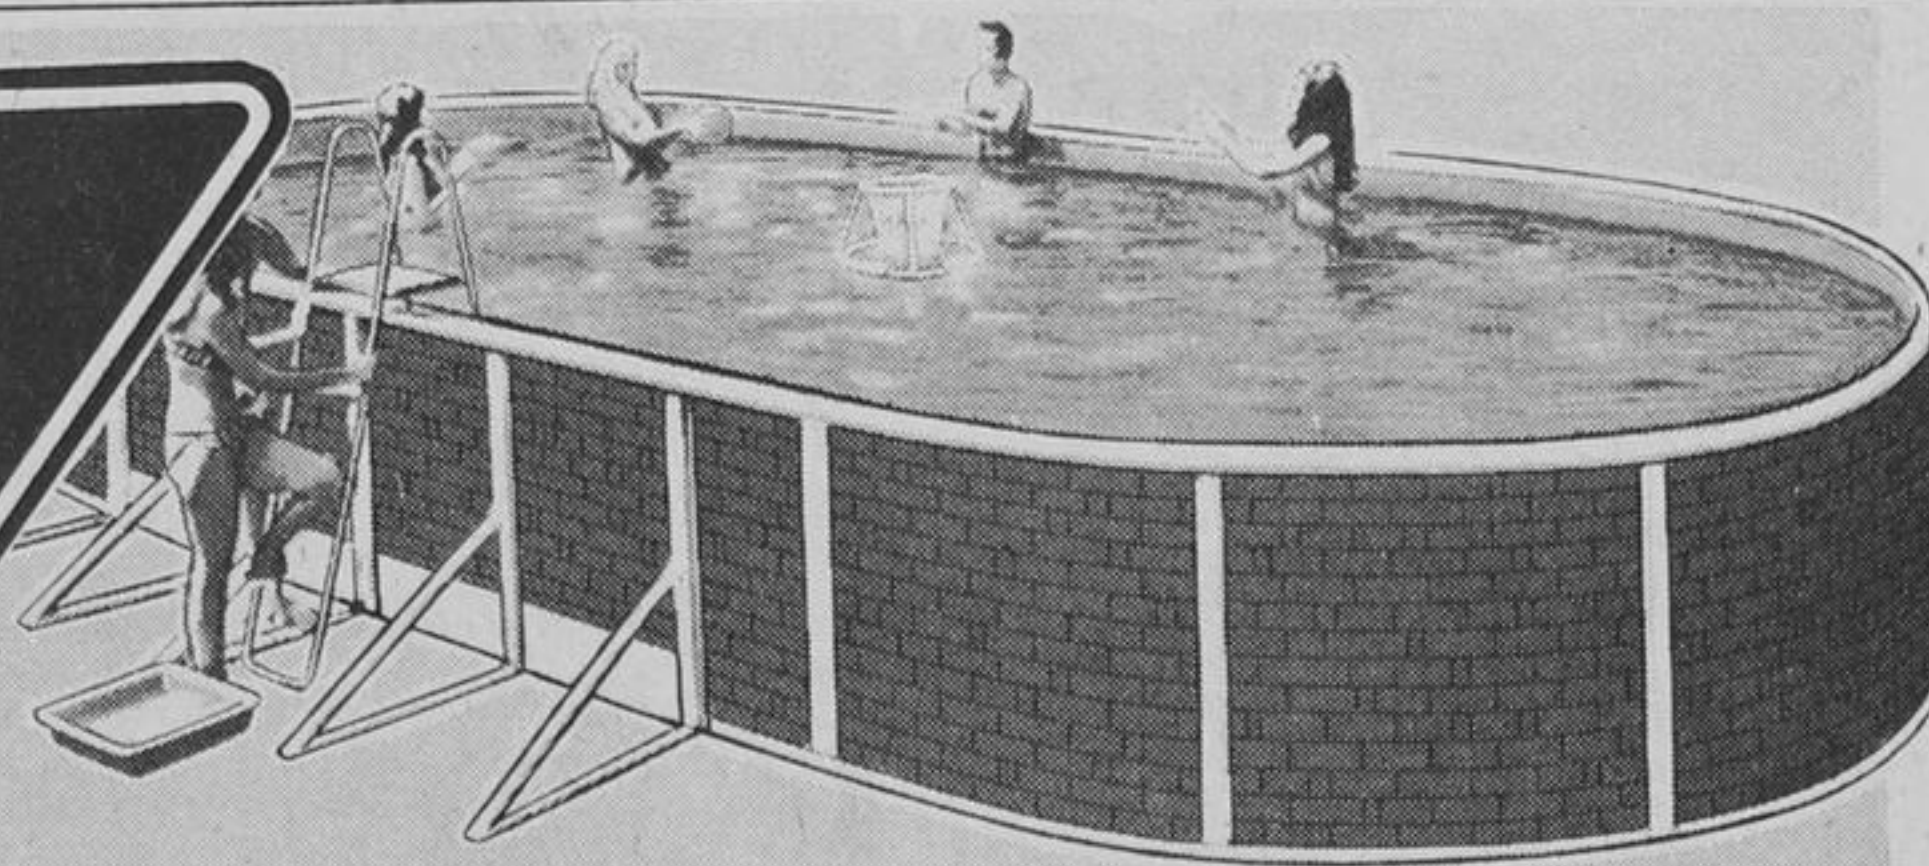

SUMMER'S END CLEARANCE

OF POOLS - BOATS - TRAILERS
- TENTS - SLEEPING BAGS

Royal Olympian Pool

Model 81-3323
Includes ladder, skimmer, pool vac, water test kit and hand leaf skimmer. 1/2 h.p. filter; 1500 g.p.h. 16-gauge vinyl liner.* (1 only)

Oval 25 x 12 x 4 Reg. 999.00

SAVE 100.00 Now Only **899.00**