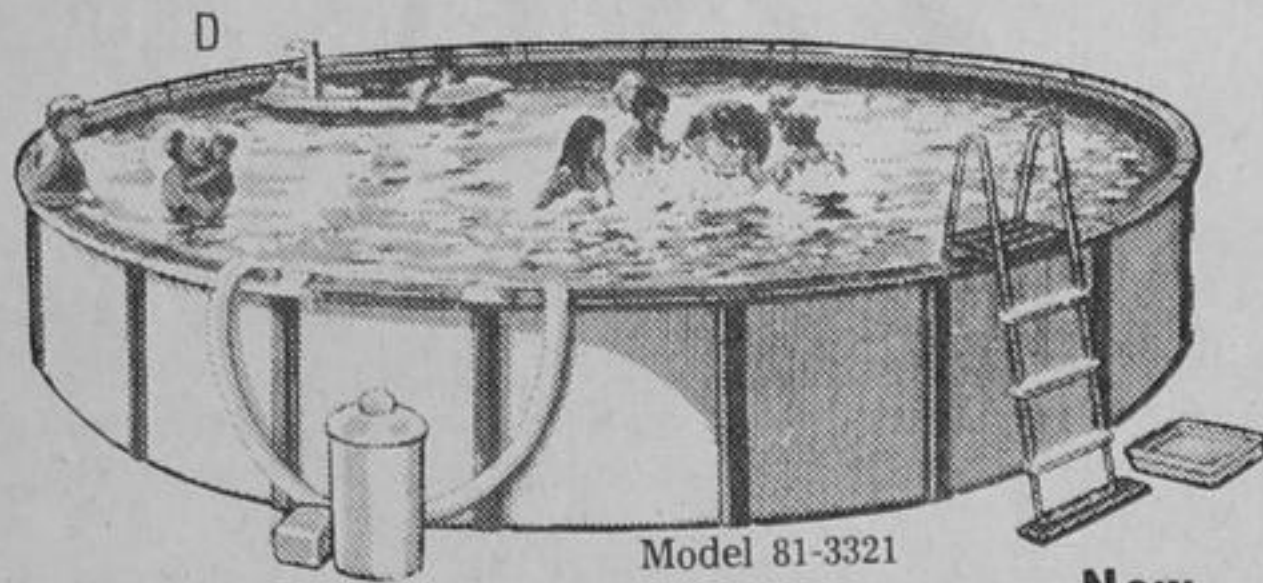

18' Royal Regency POOL

18-ft. ROUND, 4-ft. DEEP
D. Big 'n tough: 16 gauge liner has 10 year warranty*.

Reg. 699.00

(2 only) SAVE 75.00 Now Only **624.00**

Royal Olympian POOL

(1 Only) Model 81-3324

Round 24x4-ft model red brick pattern walls

Reg. 899.00 SAVE 100.00

NOW ONLY **799.00**

Royal Regency OVAL POOL

(1 Only) Model 81-3322

Oval - 20x15x4' deep

Reg. 799.00 SAVE 100.00

NOW ONLY **699.00**