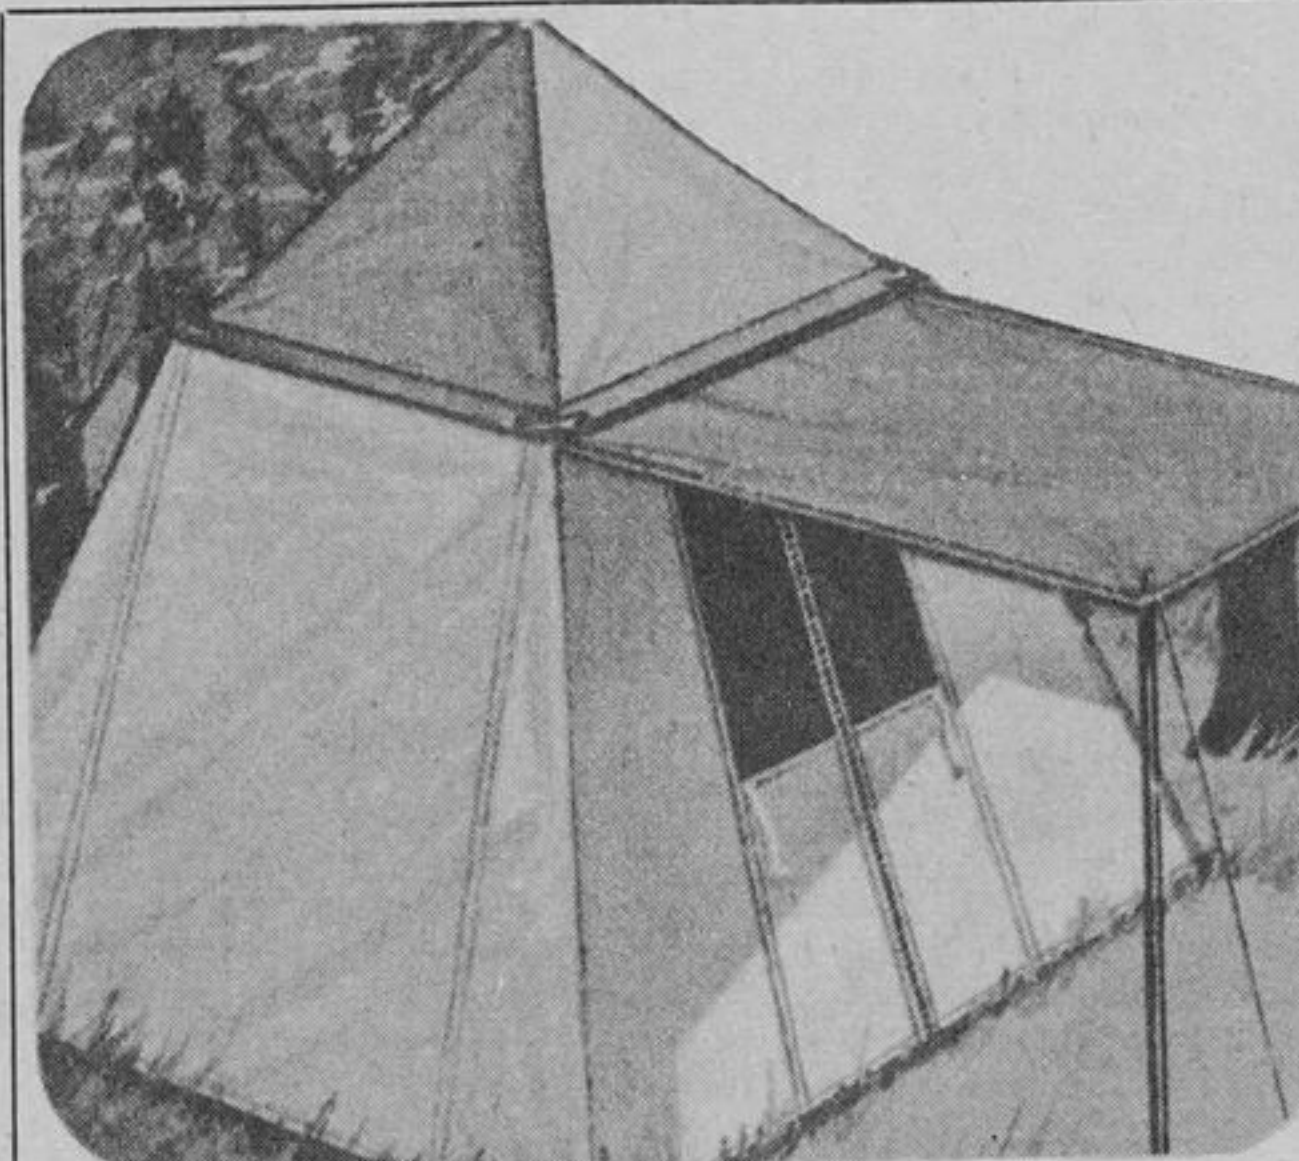

Standard Tourist Tent

9 x 9 x 7 6 1/2 ft. high

(3 Only)

Model 76-5026

Sleeps 3 easily Popular size — and price! Zippered Dutch door; outside storm flap; sewn-in floor. Full-width canopy.

Reg. 44.88

39.99

SAVE UP TO 20% ON ALL TENTS IN STOCK

DINING SHELTER

Model 76-5042

(1 Only)

9 x 9 x 7

Inside frame No flaps

Reg. 69.95

SAVE 20.00

49.95