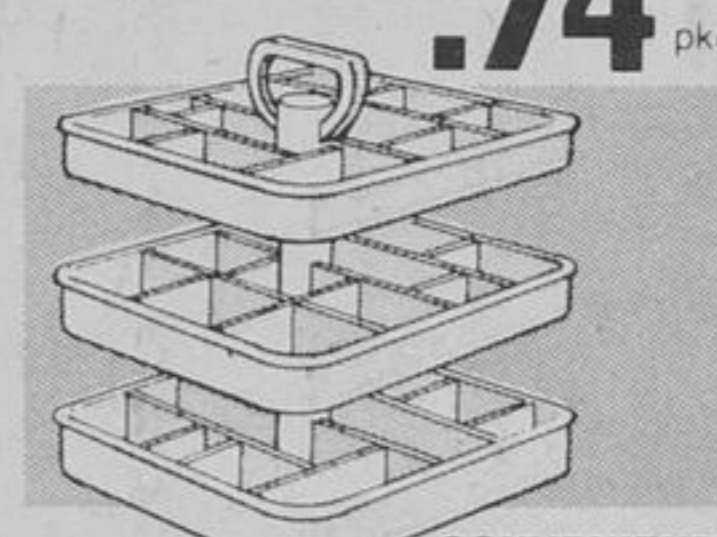

CONVENIENT 3 TRAY PARTS CARRIER

K mart Price **2.44**