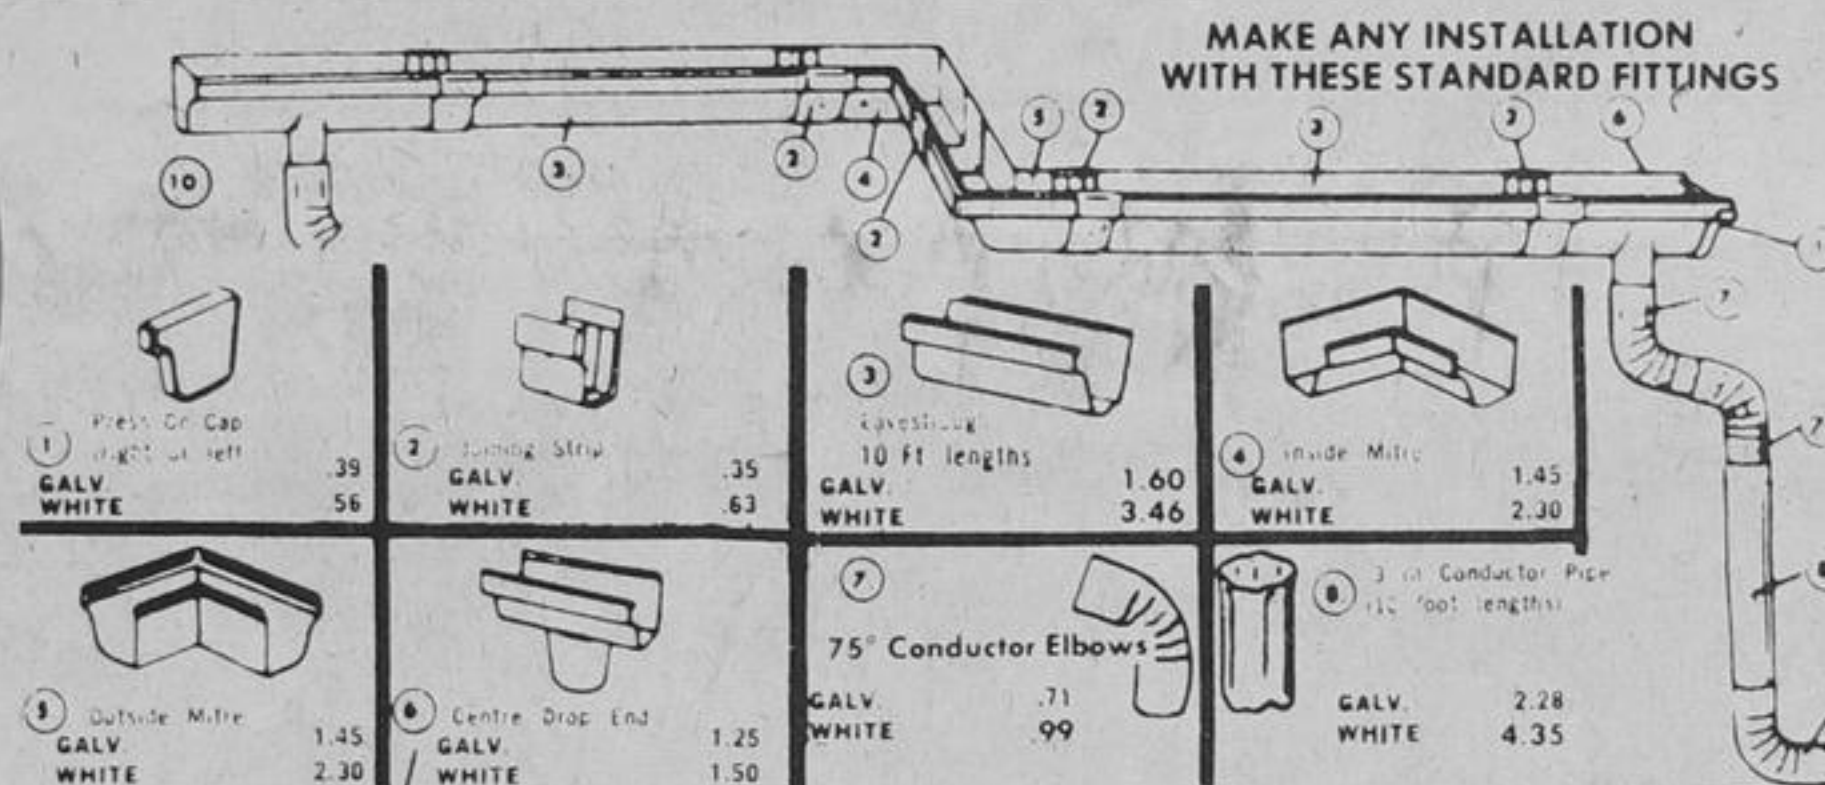

SAVEWAY LUMBER & BUILDING SUPPLIES

HWY. NO. 7 and COSTA ROAD

BETWEEN HWY. 400 - KEELE ST.

VINYL FLOORING
1.99 6' WIDTH ONLY
sq. yd.

CORRUGATED PVC VINYL PANELS
26 x 96
WHITE OR YELLOW
IDEAL FOR PATIO ROOFS
AND FENCING
1.90
SHEET

TOMATO STAKES
48" Long
30 PIECE BUNDLE
1.99
BUNDLE

patio and carport
roofs and fences
FIBREGLASS PANELS
26" x 96" **5.95**
26" x 120" **7.45**
26" x 144" **8.95**

COLOURS
AS
AVAILABLE
CONCORD
STORE
ONLY

PATIO STONES

18" x 18" x 2" PATIO
STONES Grey or Red
18" x 2" ROUND Grey
or Red.

1.43
each

CEDAR PICNIC TABLE

This 70" Cedar Table has 2" thick
top and seats. Easily seats 6
people. It is pre-cut and ready for
easy assembly in the
backyard or at the
cottage.

Only **29.50** ea.
CONCORD STORE
ONLY

WROUGHT IRON RAILINGS

FOR BOTH INDOOR
AND OUTDOOR
DECORATING
Accessories are Extra

4' SECTION **9.59**
6' SECTION **14.99**

PREFINISHED WHITE ALUMINUM SOFFIT and FASCIA

The modern way to install attractive, functional economical soffit and fascia. Fits all types of eave systems. Easily installed on both old or new buildings. No more painting...as panels are prefinished in durable white enamel.

Fascia 10' Length 6" size ONLY	Fascia 10' Length 8" size ONLY	16' x 12'6" Vented Soffit Panel ONLY
4.25	4.98	8.61

8" PINE Bevel Siding
19¢ Lin. Ft.

STORAGE SHEDS

Perfect for storing power lawn mower, Garden tools, bicycles, etc.

G87 Approx. 8' x 7' **139.59**
A107 Approx. 10' x 7' **178.00**

EAVESTROUGHING