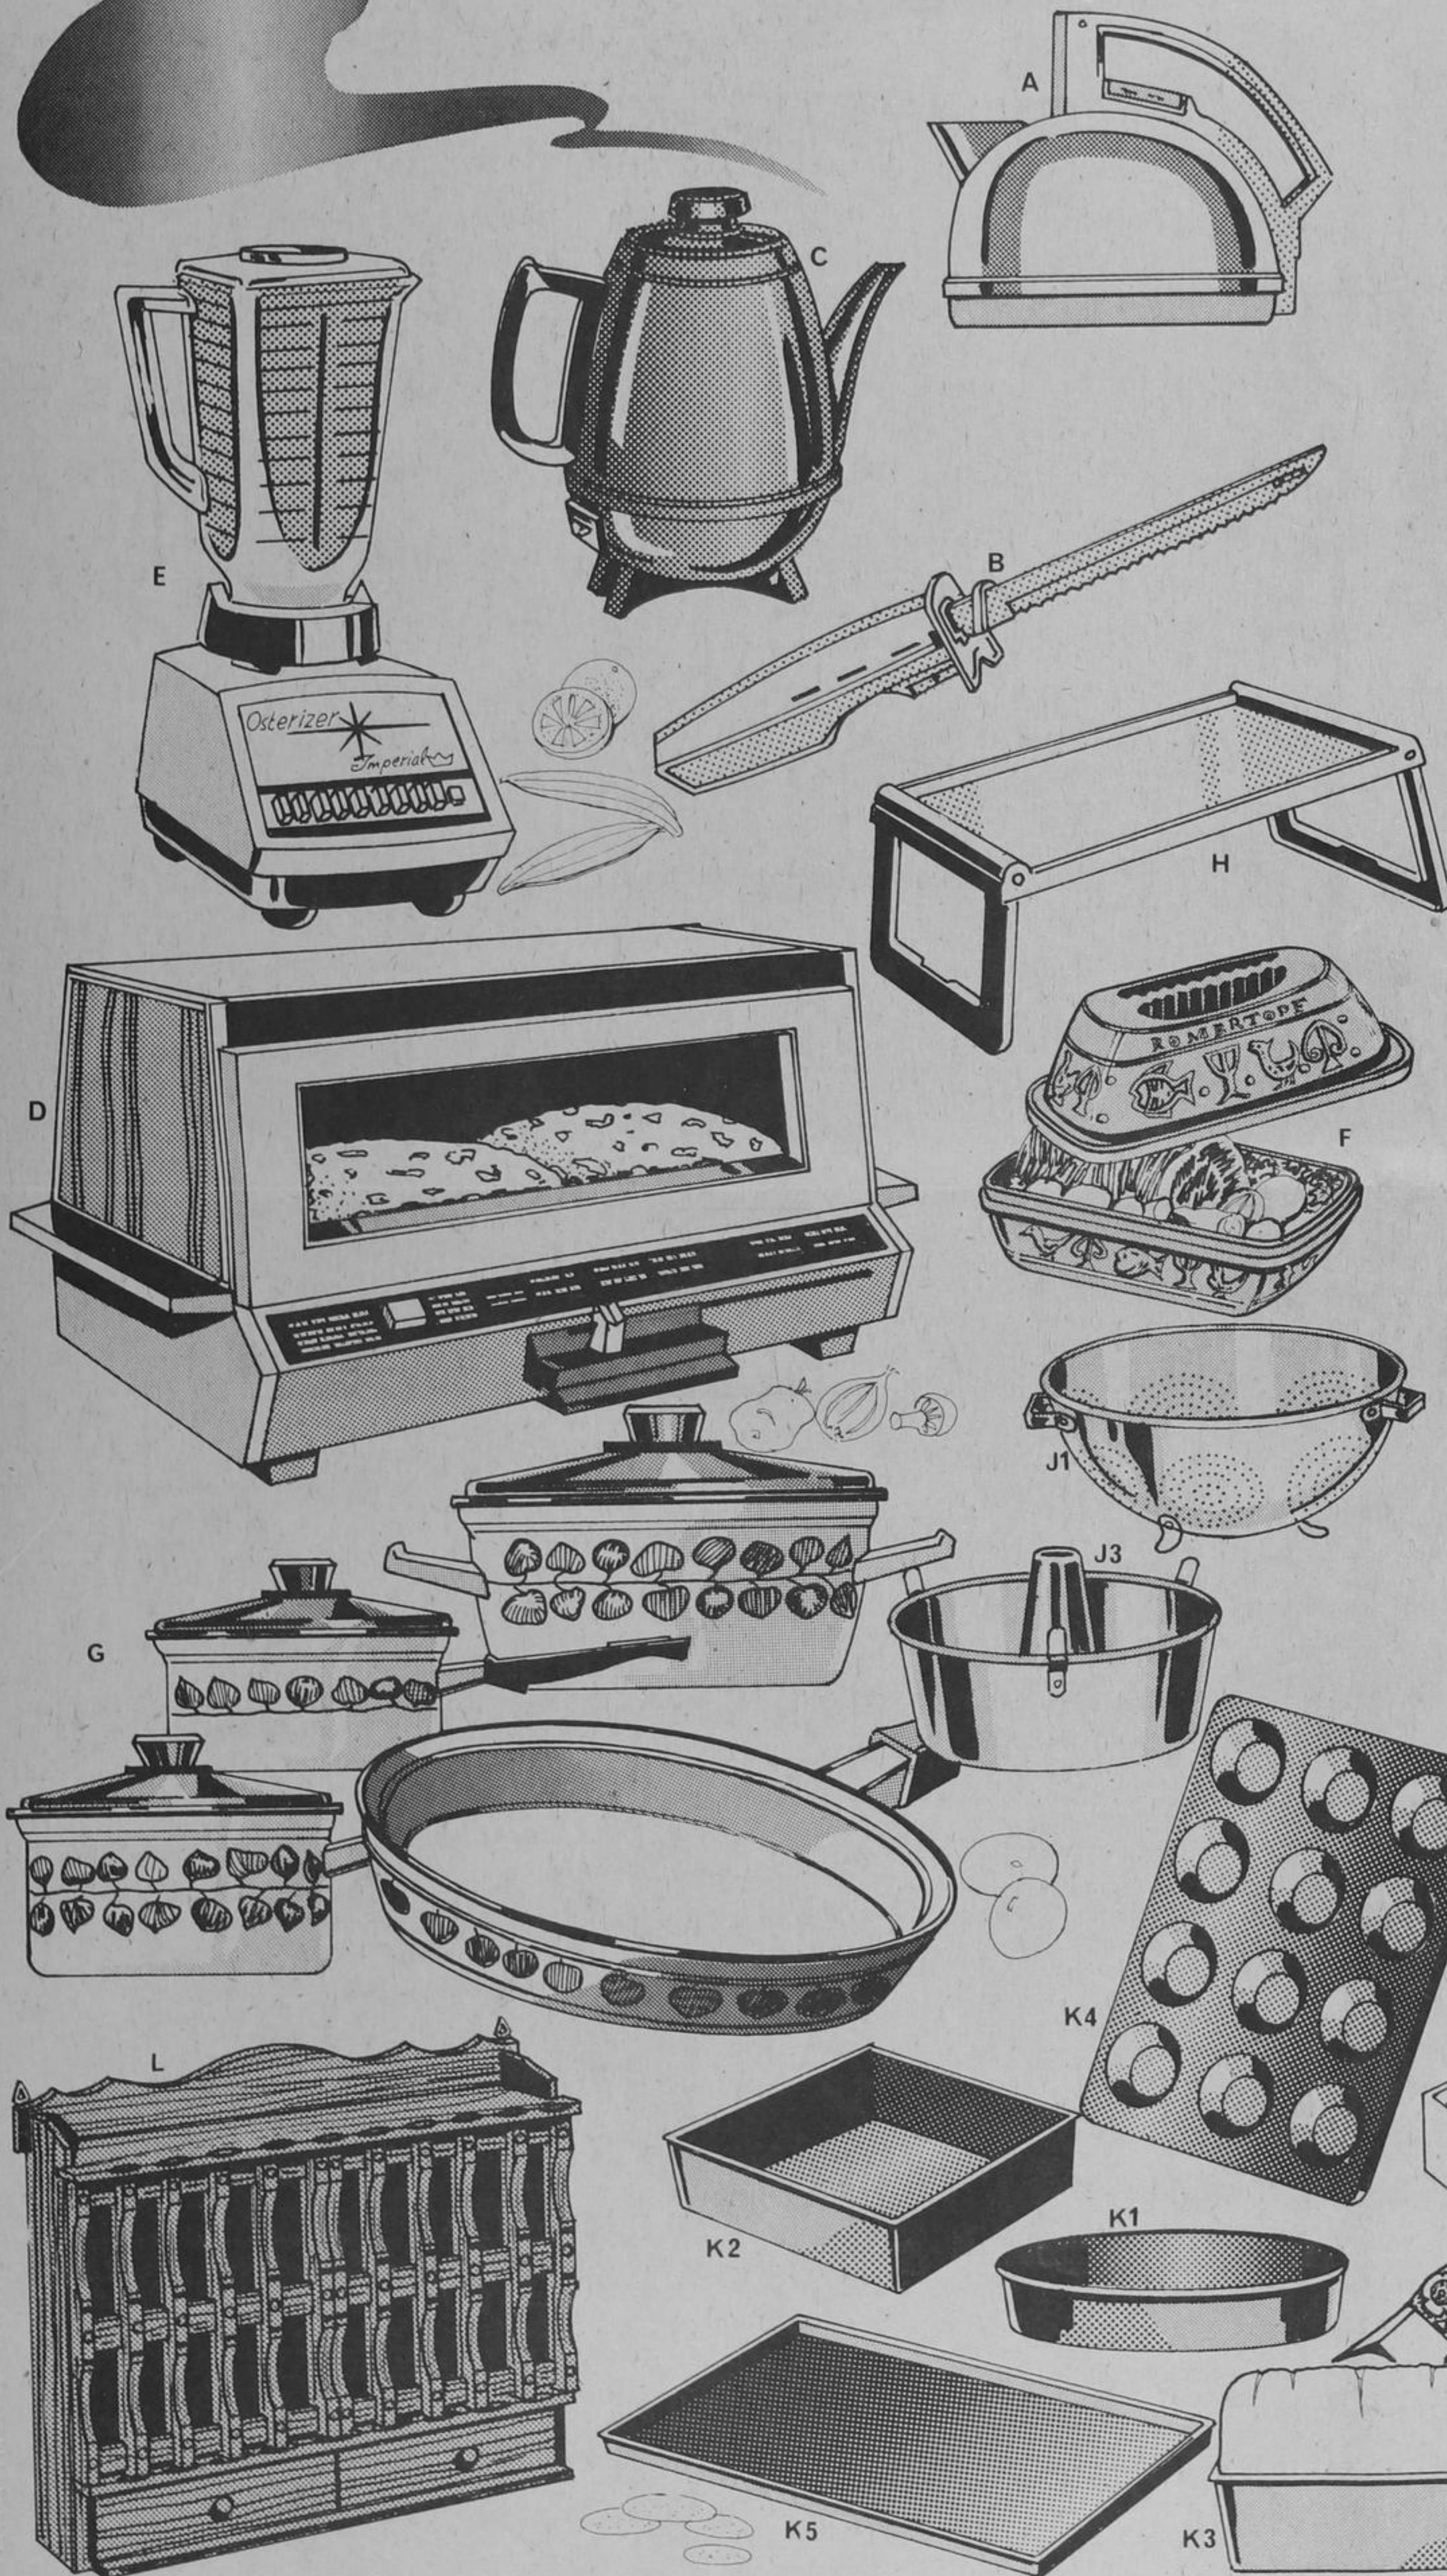

what's cooking!

at Simpsons

a spicy collection of convenience items for your choosing

High Performance 'C.G.E.' Kettle

A. Modern, 1500-watt element for fast heating. Shuts off automatically when dry; resets when refilled. Easy-clean chromed steel; white handle. Two-quart capacity.

Simpsons Price, each 16.66

Slim-line 'C.G.E.' Electric Knife

B. Lightweight, with 9" serrated stainless steel, hollow-ground blades. Spring-action blade release and safety-back trigger. White handle. Attached cord.

46-piece service 24.99

8-piece 'Le Creuset' Cookware Set

O. Imported from France, cast-iron cookware coated with a vitreous enamel. Interior lined with a tough enamel which prevents food sticking and makes cleaning easy. Bright, colorful, attractive as serving dishes. Flame red, brown, yellow or blue. Set consists of: 1 1/4-quart covered round oven, 2/3 quart covered saucepan, 4-quart covered round oven, 8" open skillet, 9 1/4" open skillet.