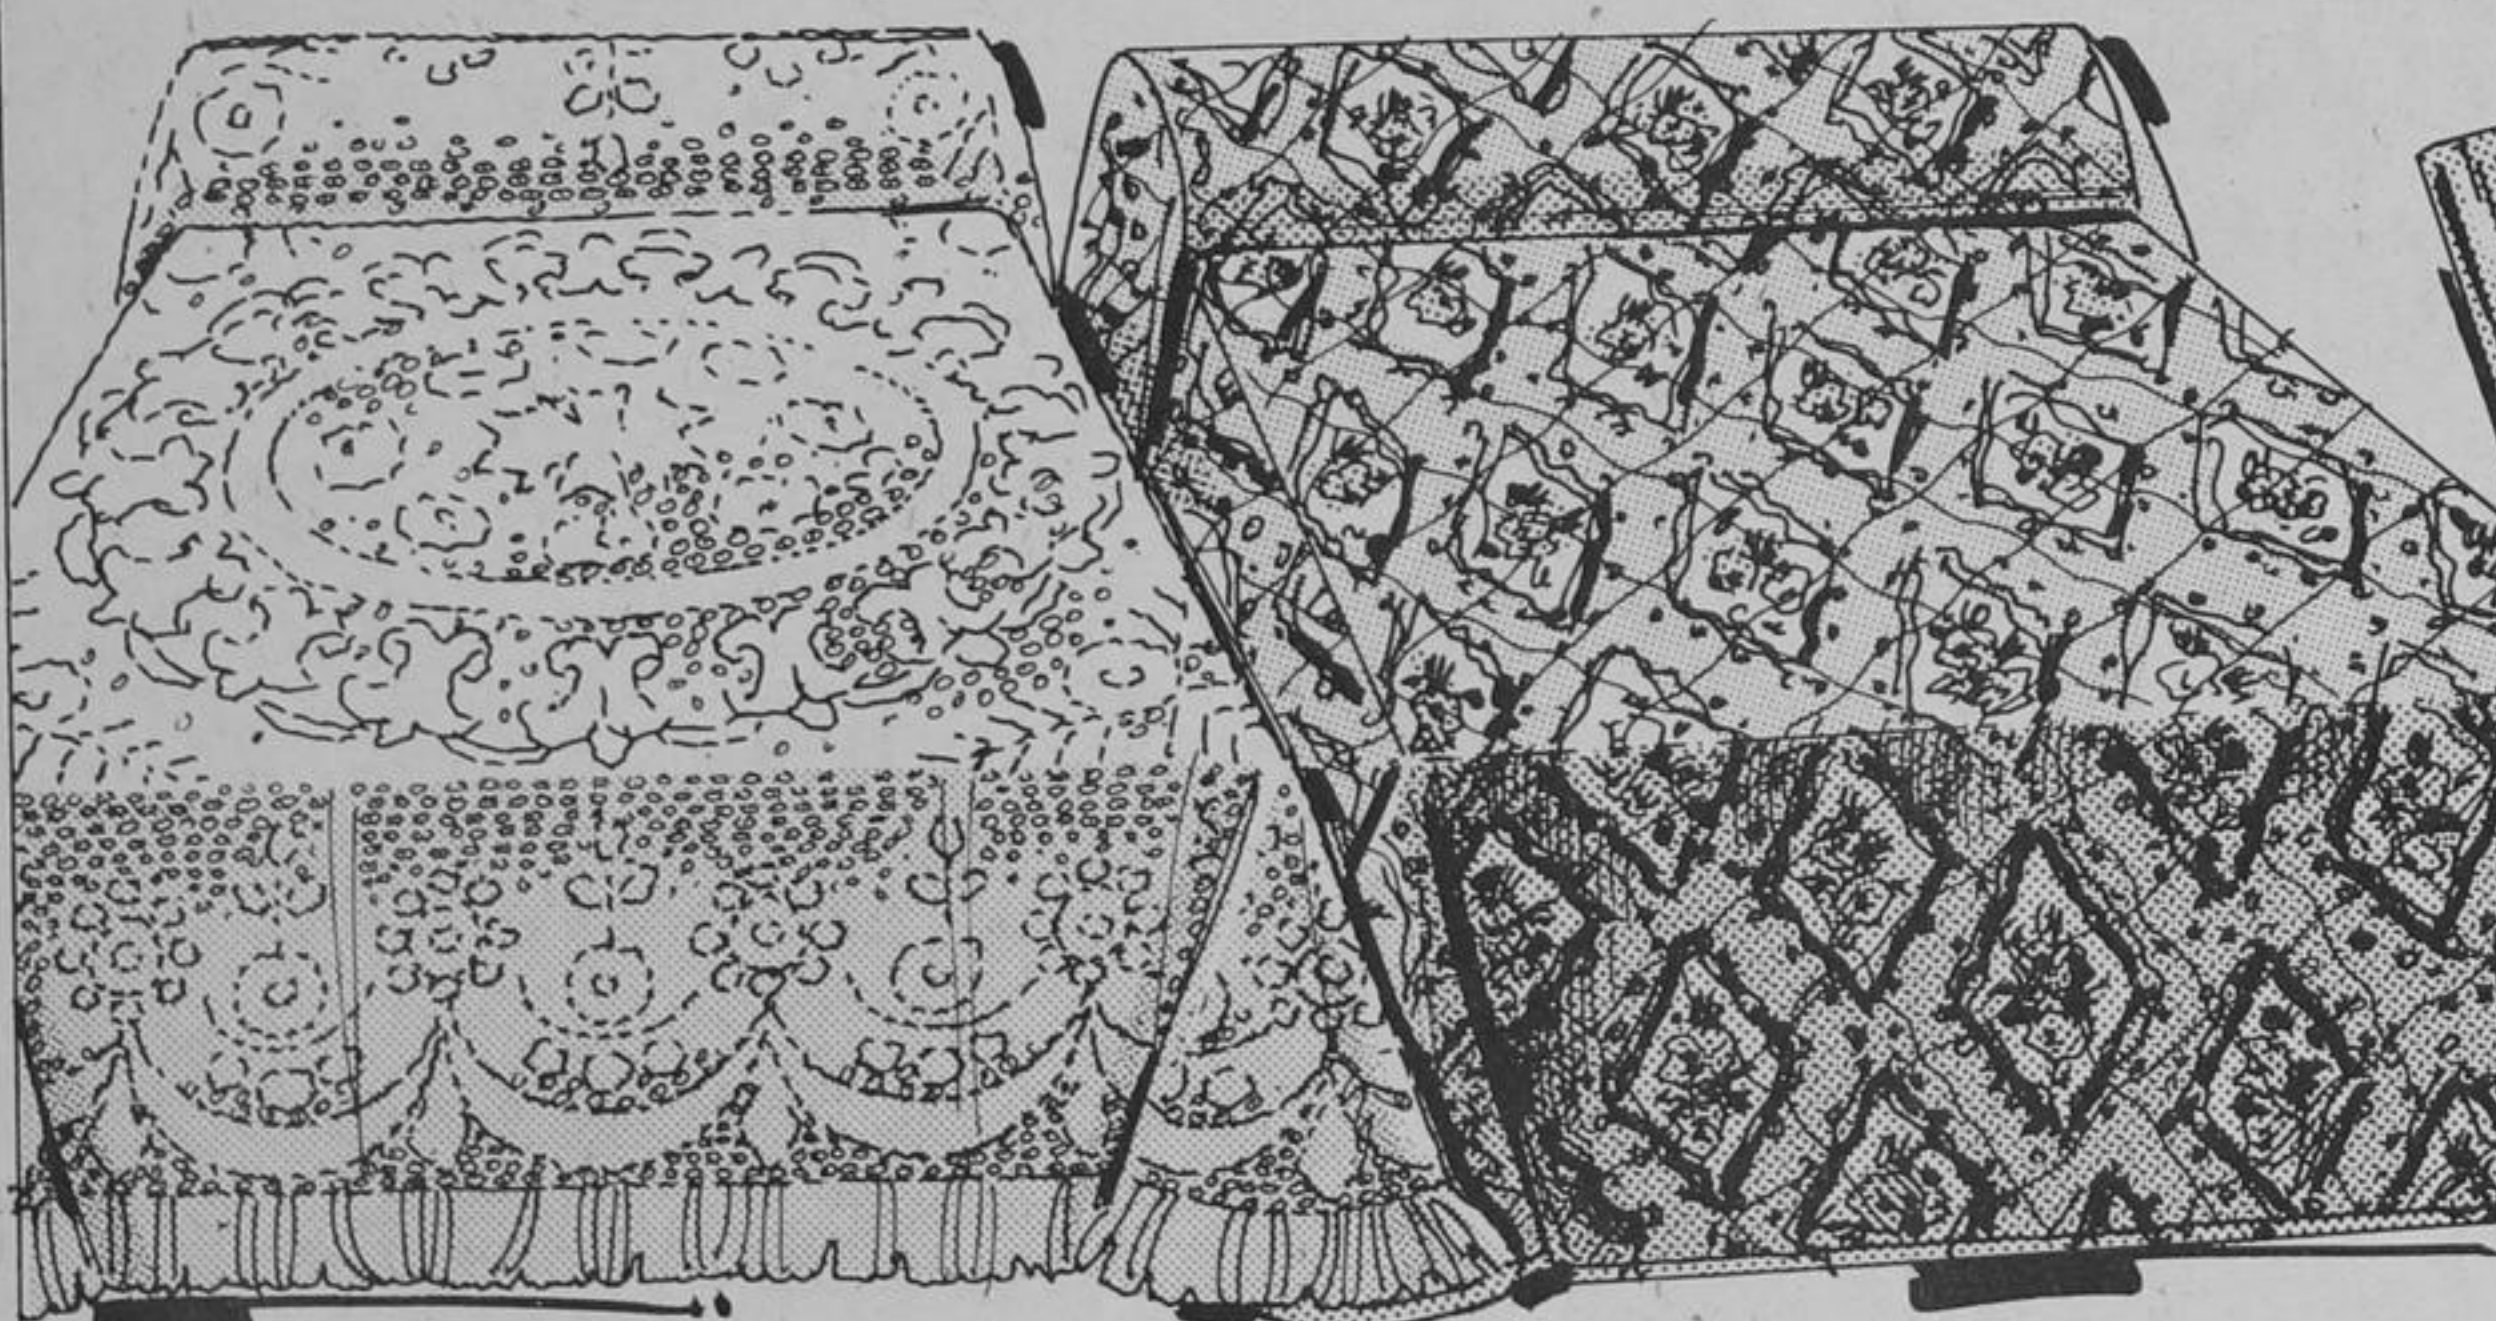

Heirloom Bedspreads
Special Purchase
Twin or Double

19⁹⁹ Ea.

Now is the time to eliminate that drab Winter look in your bedroom! Make the difference with a washable Cotton bedspread! White or eggshell. Substandards.

Beautiful Bedspreads
Twin or Double Special Purchase

19⁹⁹ Ea.

Washable quilted throws with Polyester fill. Assorted floral patterns and solid shades in assorted colours.

Contour Mattress Pads

39 x 76"	Reg. 10.98	Ea. 8.99
54 x 76"	Reg. 12.98	Ea. 10.99
60 x 80"	Reg. 16.98	Ea. 13.99

Quilted, contour mattress pads with Cotton shell, Polyester fill. Washable.