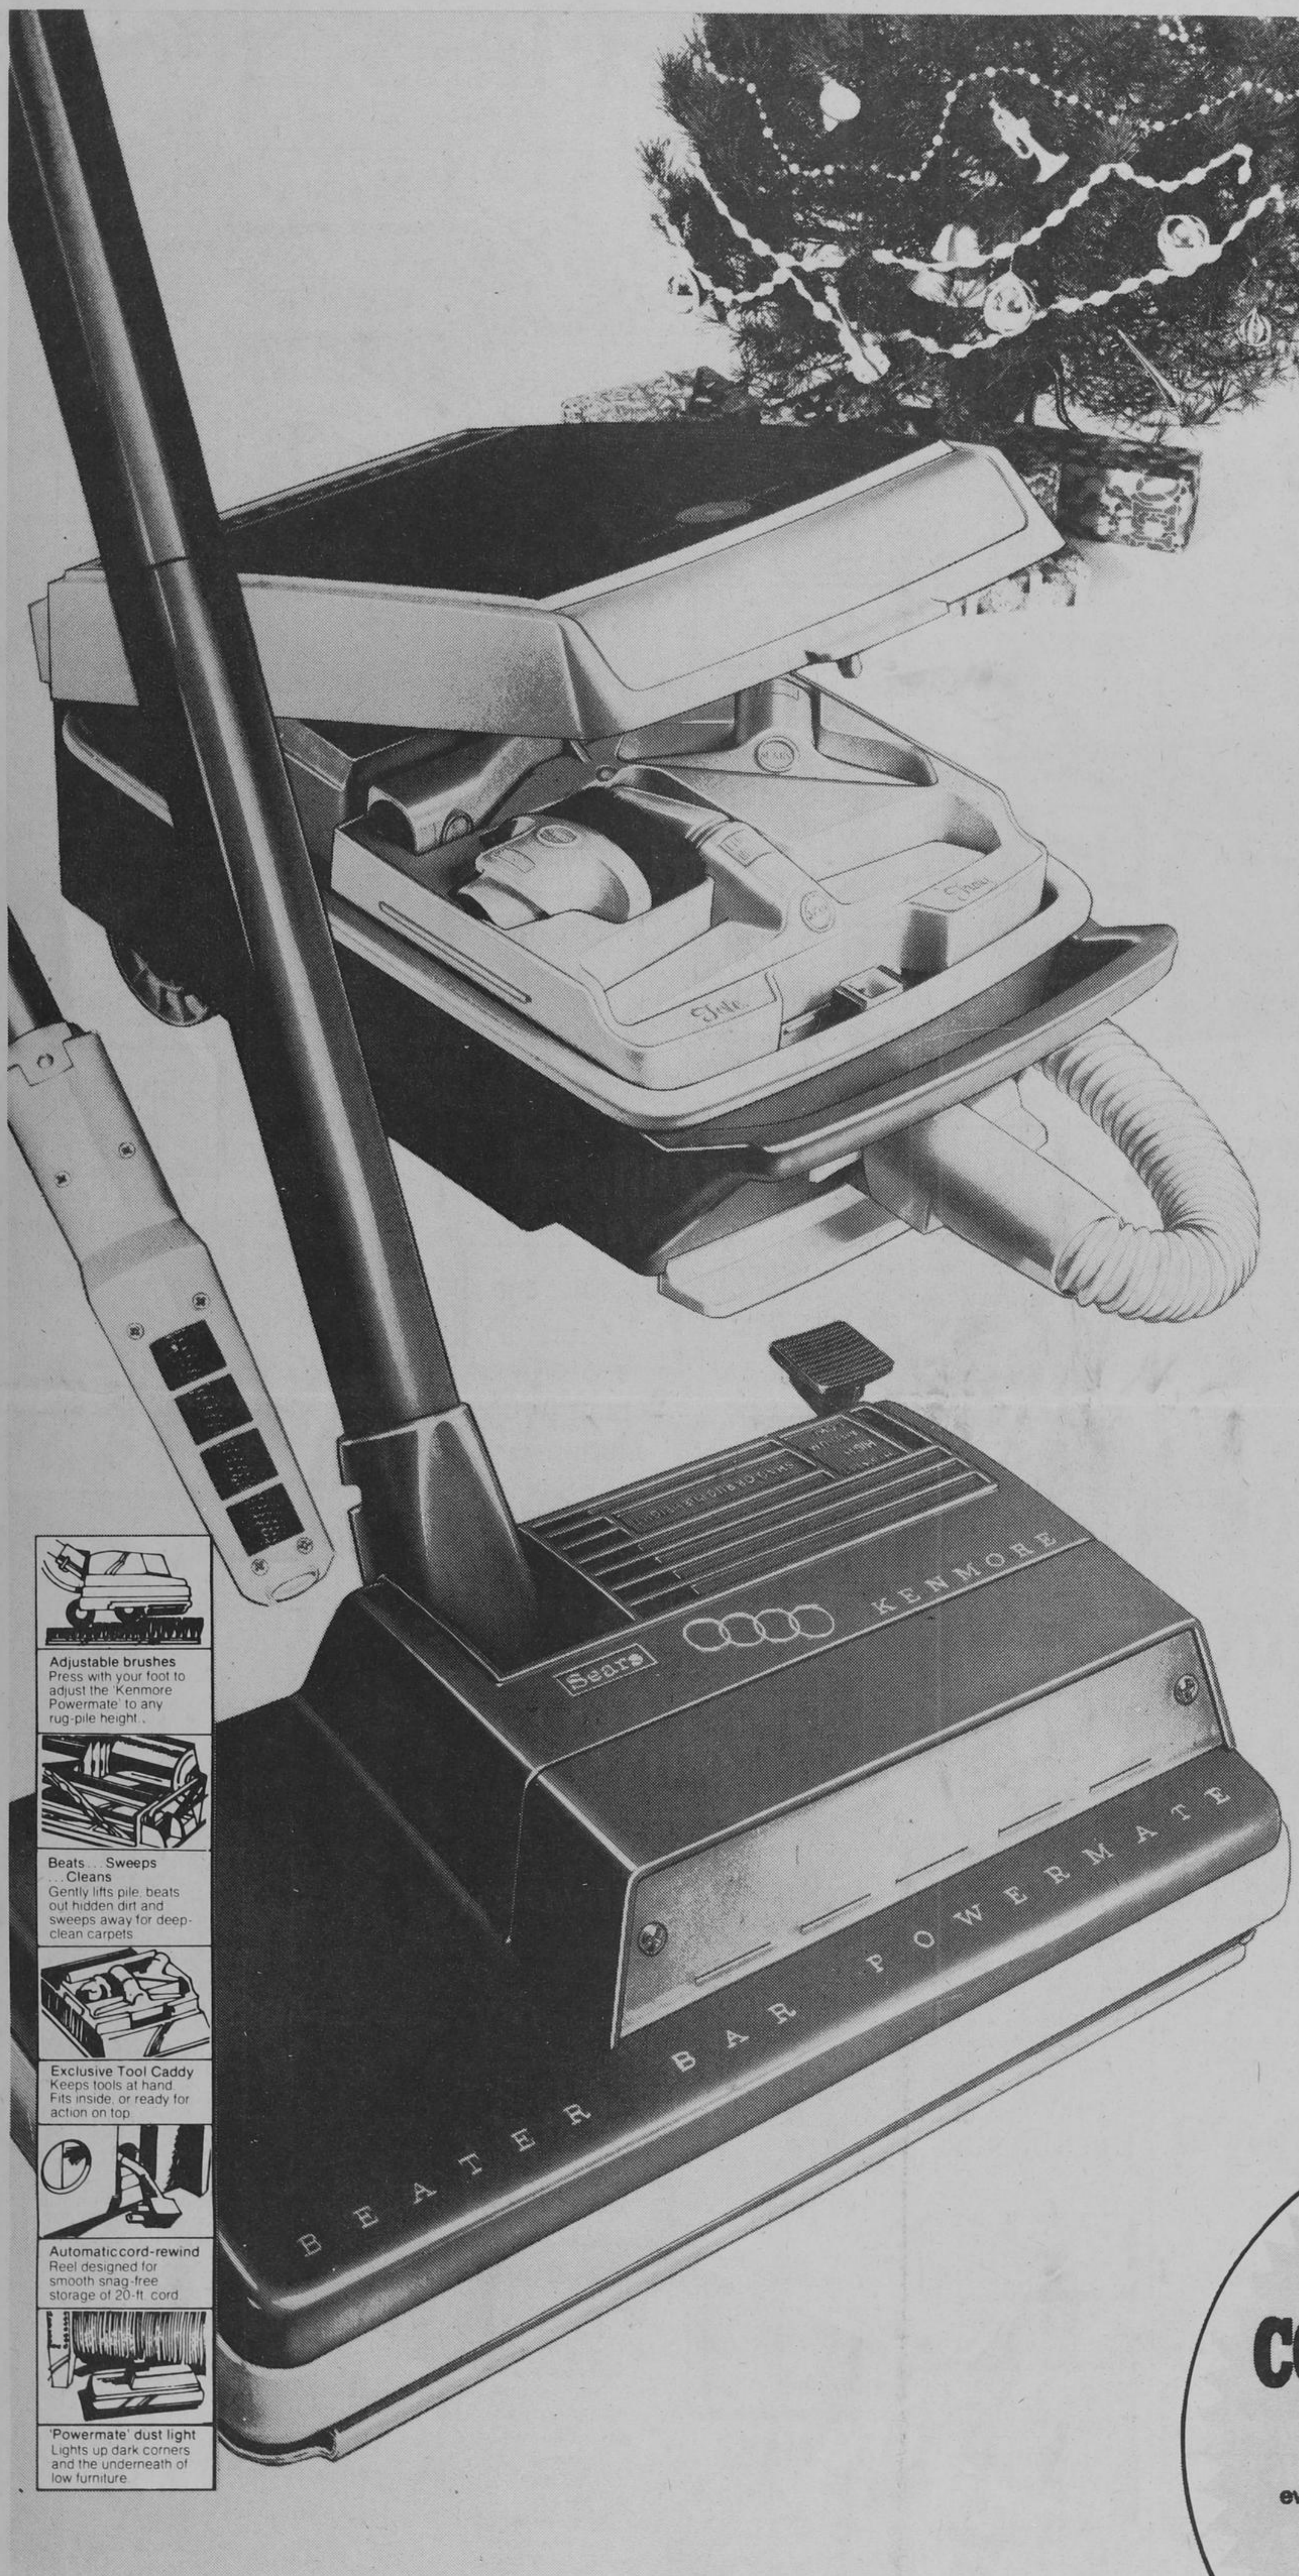

Simpsons

**the 'Kenmore
Powermate'**
vacuum cleaner
canister plus
motor-driven
beater-bar/brush

Model #2299 Simpsons Company-Wide Special, each

19998

What a timely gift-idea! The 'Kenmore Powermate' will pick up everything from dust to clinging animal hair to give your home a thorough cleaning with a minimum of effort. The 'Kenmore Powermate' combines the separate-motor-driven beater-bar and brush with the tremendous suction power of a canister. It is a really effective tool for cleaning and maintaining your carpets, be they shag, plush, twist or indoor-outdoor! It gives you a Hi-Medium-Lo suction control plus 2 speeds for 6 different whisper-to-whirlwind actions. Does an equally good job in bare-floor and above-floor cleaning. If this isn't enough read about the additional features below, and you'll be convinced that this is a Simpsons Company-Wide Special to buy now!

- Convenient, full-width step-on switch
- Performance Indicator—glowing amber warning light lets you know when bag or hose is clogged
- Oversized 'Dynaflex' hose helps prevent clogging
- Wrap-around bumper protects furniture
- Glass-fibre-reinforced plastic base with woodgrain finish top
- High-impact 'Cyclac' hood and tool caddy
- Turned-down sound
- Complete with tools: bare floor wall brush; upholstery brush; dusting brush; clothes brush; crevice tool, 2 locking wands; 2 lamb's wool dusting mitts
- Green/cream color combination with white tools
- 4 dust bags included. Extra bags available. 9 bags 3.15