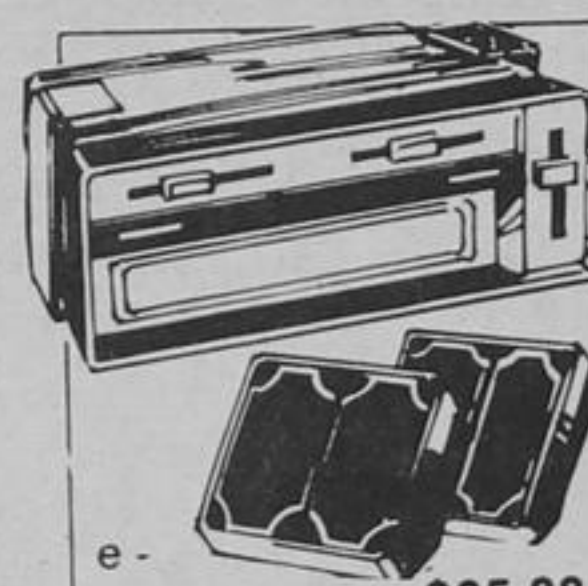

Tells annual meeting

Should return horticulture to classroom

for INFORMATION on CUSTOM-MADE
• DRAPES
• SHEERS

Call...

John Pless's
Hot Line
884-5931

Twelve years in The Hill and Newmarket. The finest place to buy your quality fabrics and drapes.

BENNETT'S
Home Textiles Ltd.
Richmond Heights Centre and Newmarket Plaza

Snowmobility

We guarantee them . . .

Sears 3-way tire guarantee

1. Guaranteed against all tire failure for the life of the tread.
  2. Nail punctures fixed at no charge.
  3. Monthly-rated tread wearout guarantee.
2. Details at Sears Auto Centre.

Great value.
Deep traction tread.
Get both in our 4-ply nylon rugged snows

23⁹⁹

F78-14, each Blackwall, installed

a-Wide, flat, modern tread design for deep digging traction, gets you going in mud and snow. Rugged 4-ply DuPont nylon construction gives you strength and safety. 30-month wearout guarantee.

Fibre glass-belted nylon

b-Designed to give you superior traction and long mileage, with 2 fibre glass belts under the tread and 2 nylon body plies, plus wide, flat, modern tread design. 36-month wearout guarantee.

25⁹⁹

F 78-14 Blackwall, installed

Sears

Tire and Auto Centre