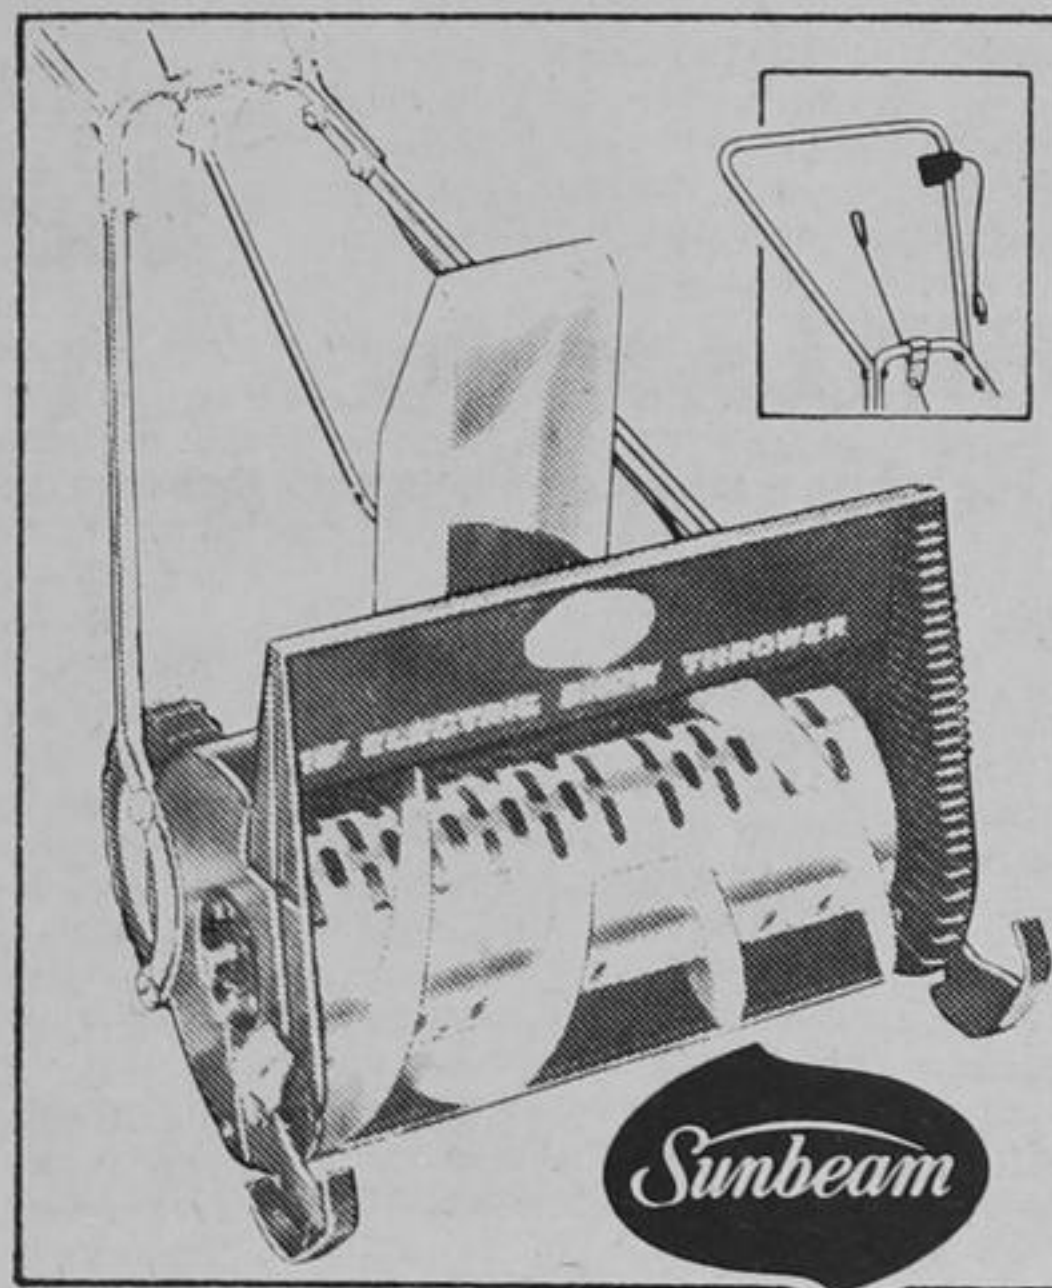

18" Sunbeam Blower

C.S.A. Approved Electric model with a 2050-r.p.m. motor, sealed against moisture. Sled-type runners; steel scraper; adjustable chute. Less cord, just

134.95

DELUXE SUNBEAM SNOW CHAMP
Similar to 18", with wheels; 22" overall width. Less cord.

169.95

C.S.A. Approved...

11.98