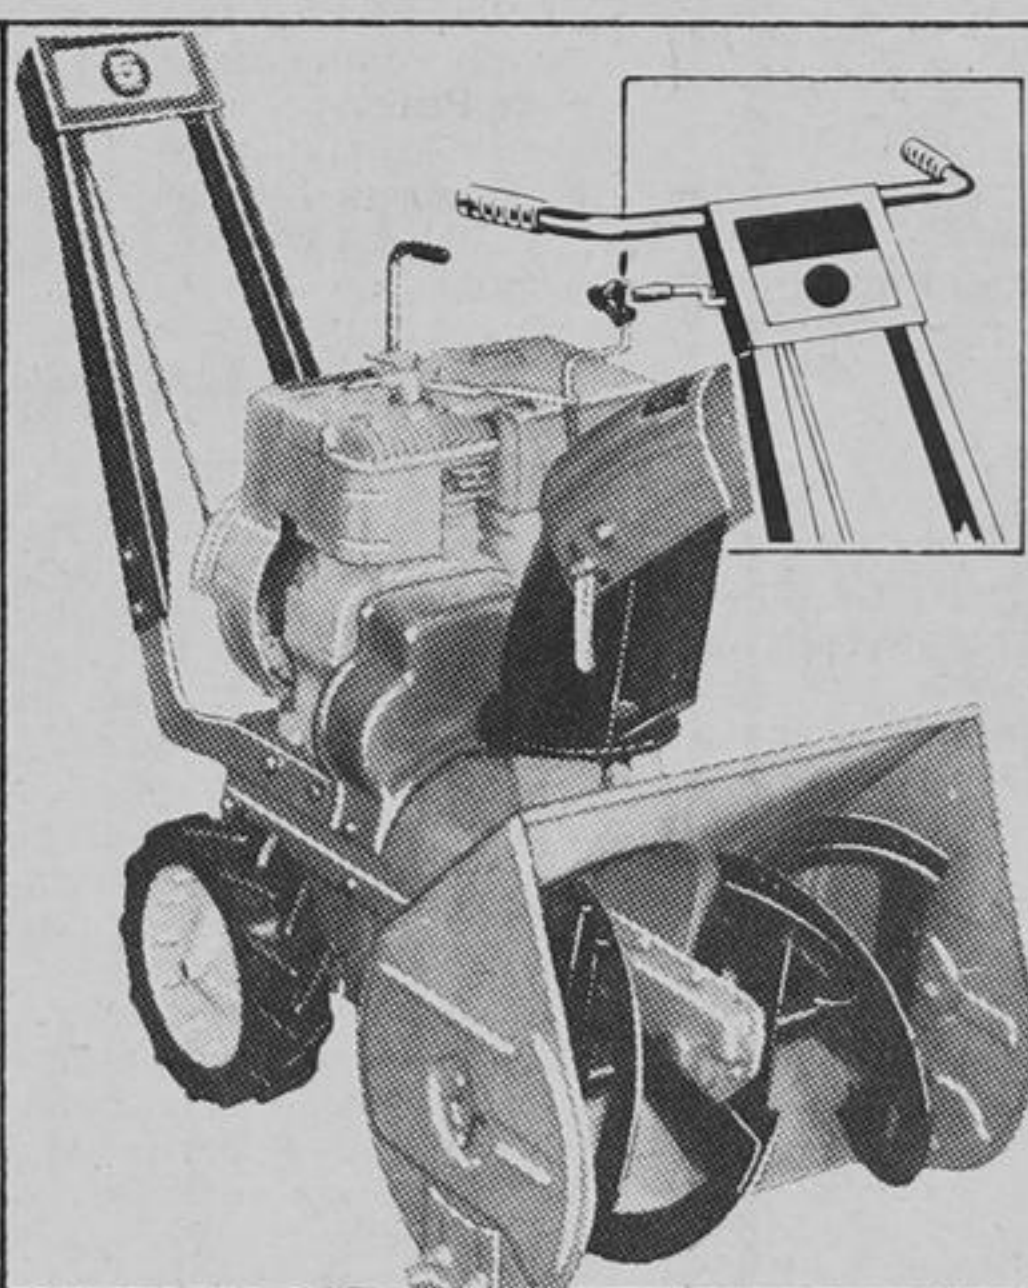

B. 26" MASTERCRAFT BLOWER

Heavy duty 2 stage model with gear type, single-speed F-N-R transmission, shift control and auger clutch. Gear drive to wheels and auger. With 12" x 3.50 tread-grip tires.

Only **399.95**