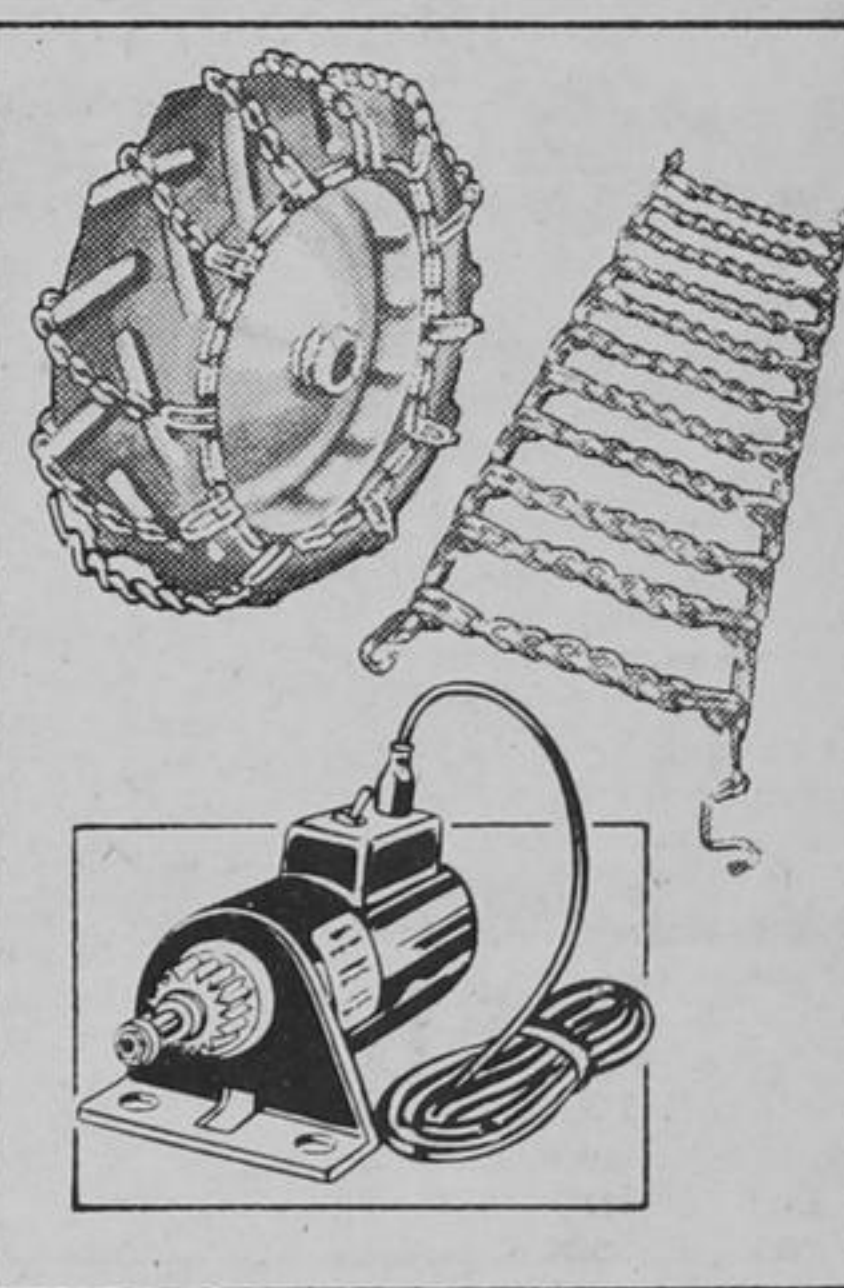

Snow-Blower Accessories

For 'B'-26" MASTERCRAFT Chains for above machine. Pair..... **11.95**

Electric Starting Kit for 'B'..... **59.95**

For 'C'-28" MASTERCRAFT Chains for above machine. Pair..... **11.95**

Electric Starting Kit for 'C'..... **89.95**

CANADIAN TIRE
ASSOCIATE STORE
10288 YONGE ST. RICHMOND HILL PHONE 884-1196

EXTRA SAVINGS!
Cash Bonus COUPONS