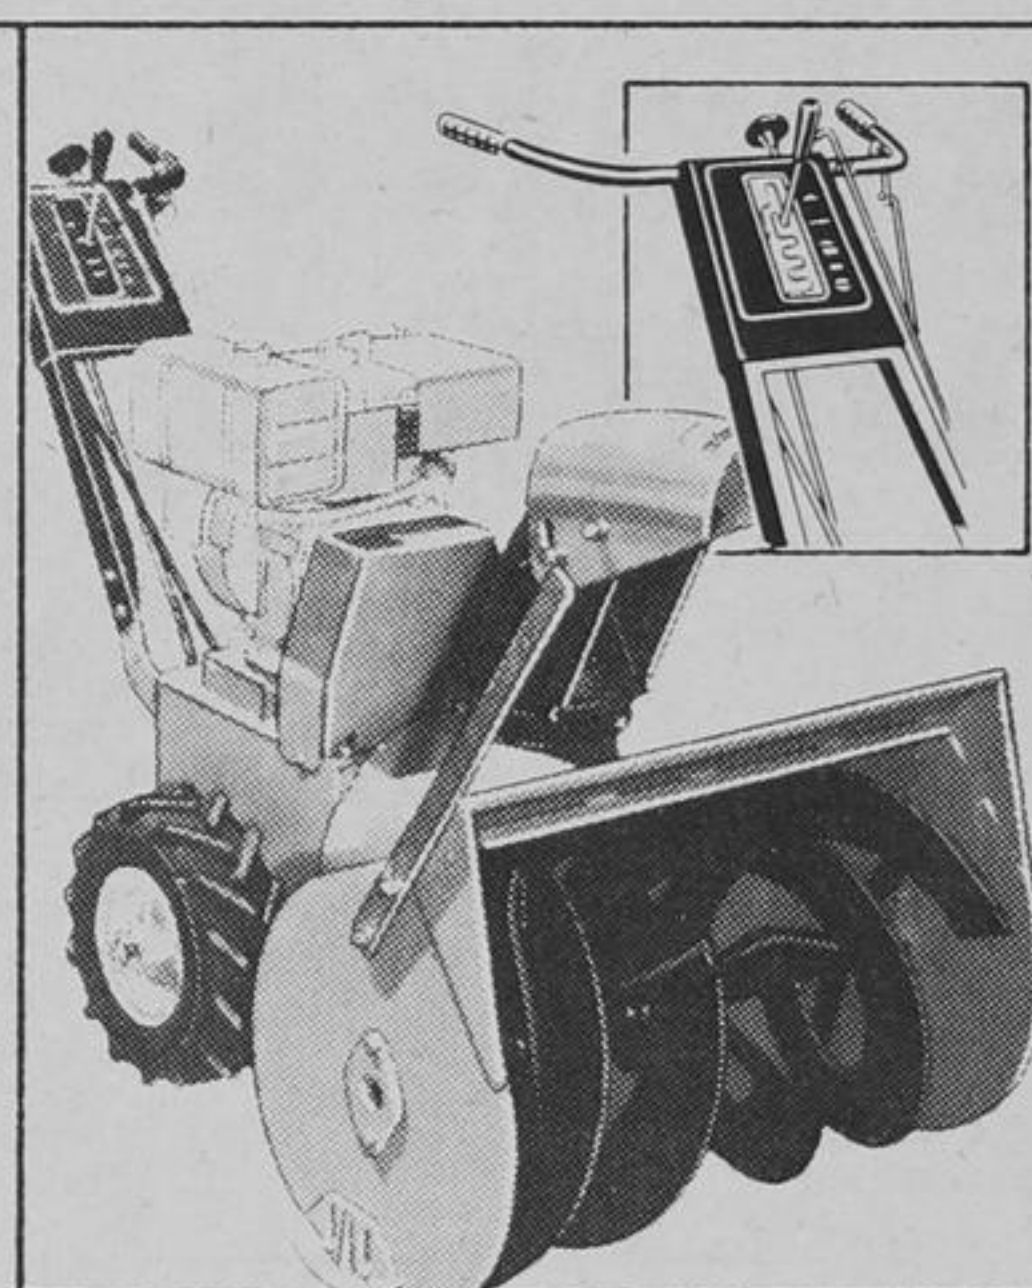

C. 28" for Big Jobs

Mastercraft 8-h.p. dual stage ploughs through drifts with a 28" cut. 16" auger feeds into 4-blade impeller. Crank-operated 180 chute. Adjustable deflector. Briggs & Stratton engine. Three forward speeds.

499.95