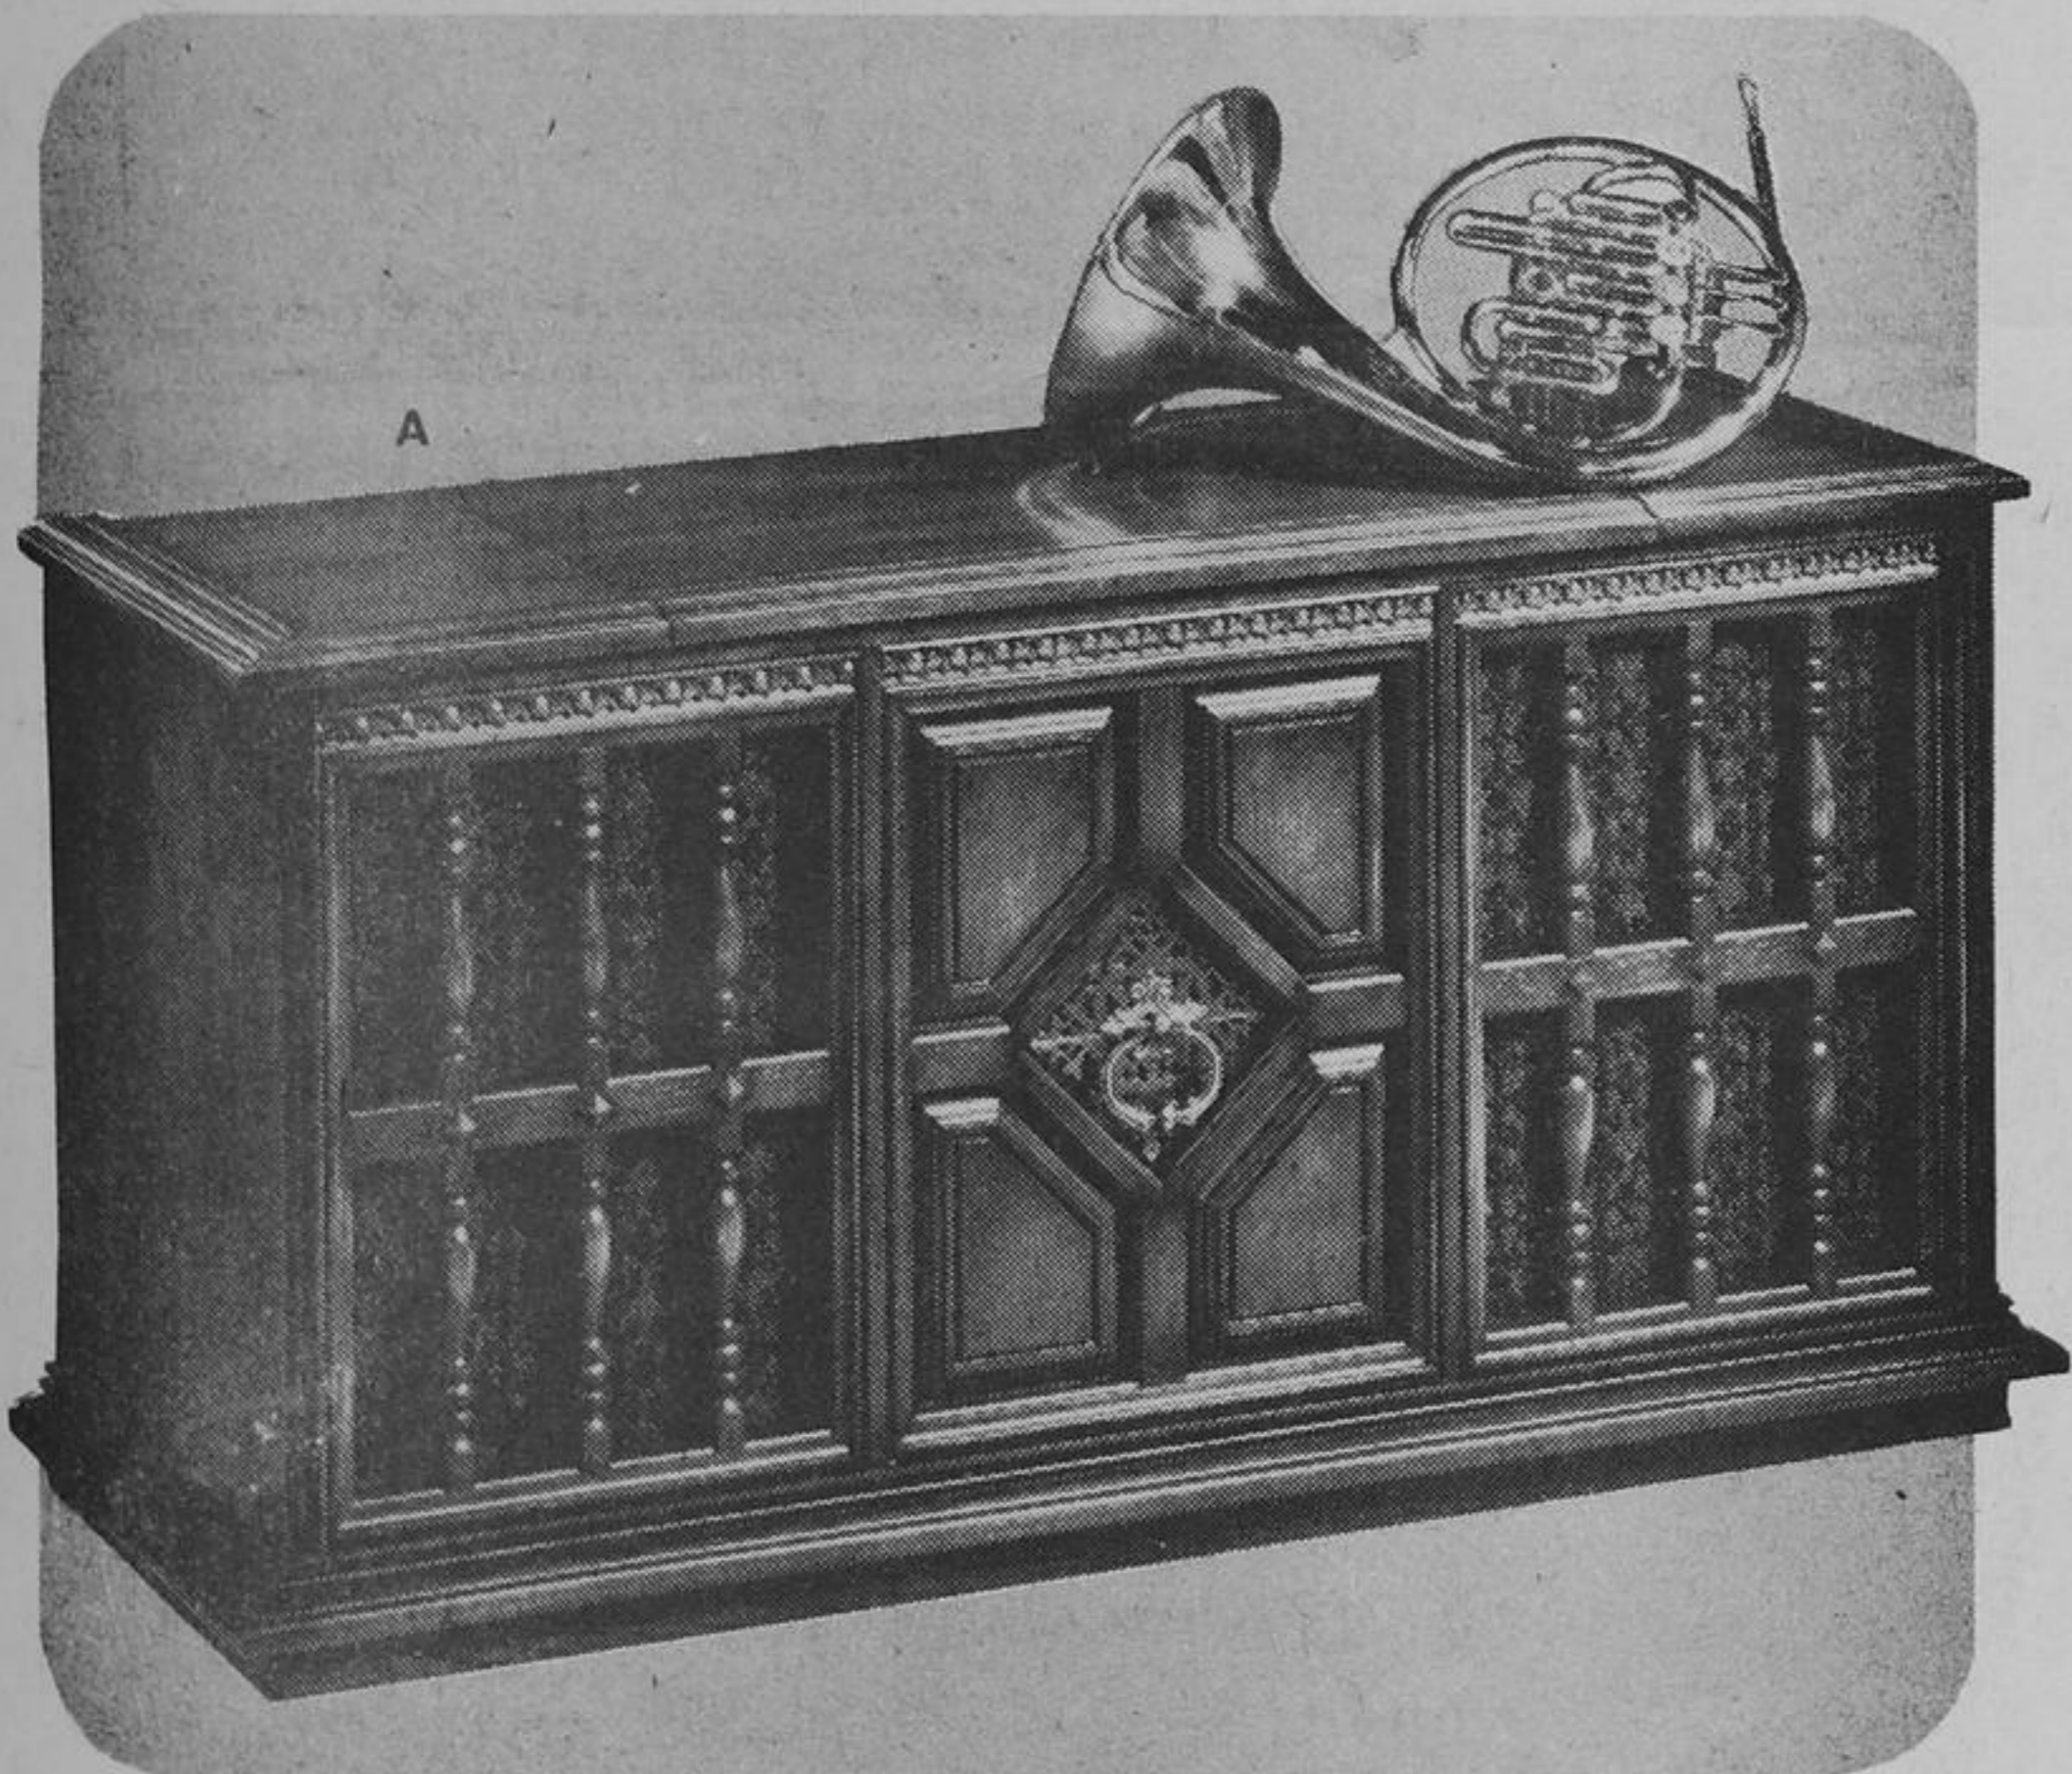

The 'Milano' stereo hi-fi console by 'Telefunken'

'Lloyd's' AM/FM/FM stereo digital clock radio

Simpsons Hillcrest Mall in Richmond Hill, Yonge St. at Carrville Rd., open 9:30 a.m. to 9:30 p.m. Mon. to Fri. (Sat. to 6 p.m.)