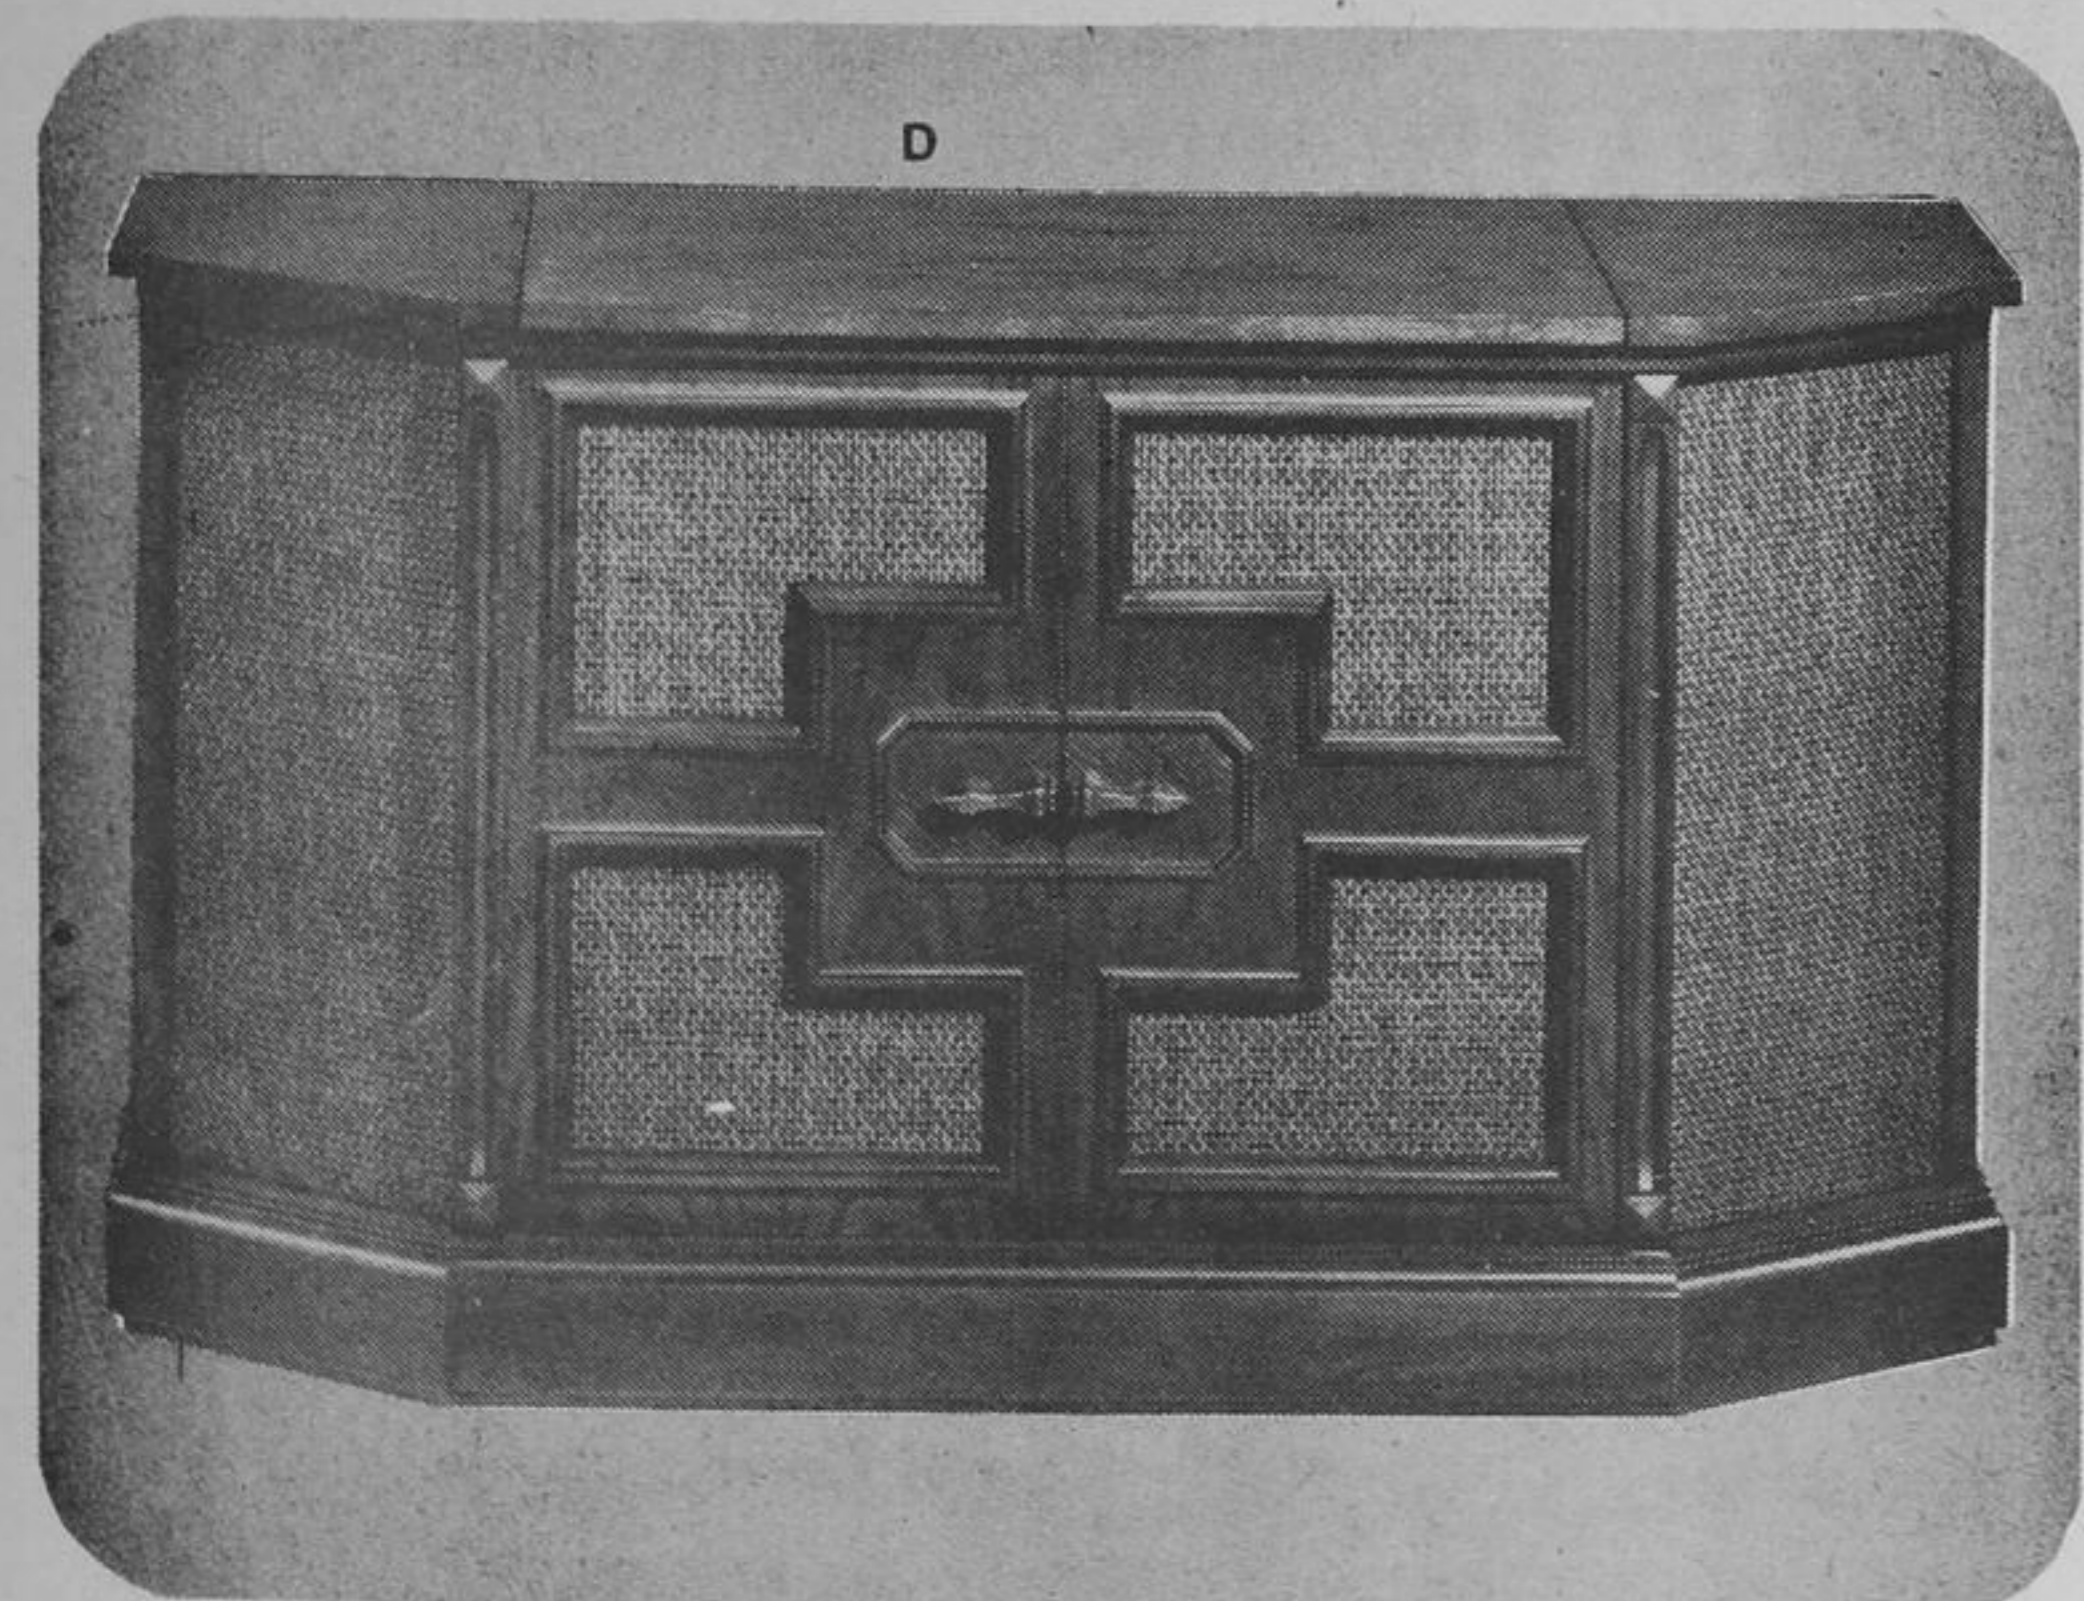

The 'Milano' stereo hi-fi console by 'Telefunken'

'Lloyd's' AM/FM/FM stereo digital clock radio

Simpsons Hillcrest Mall in Richmond Hill, Yonge St. at Carrville Rd., open 9:30 a.m. to 9:30 p.m. Mon. to Fri. (Sat. to 6 p.m.)