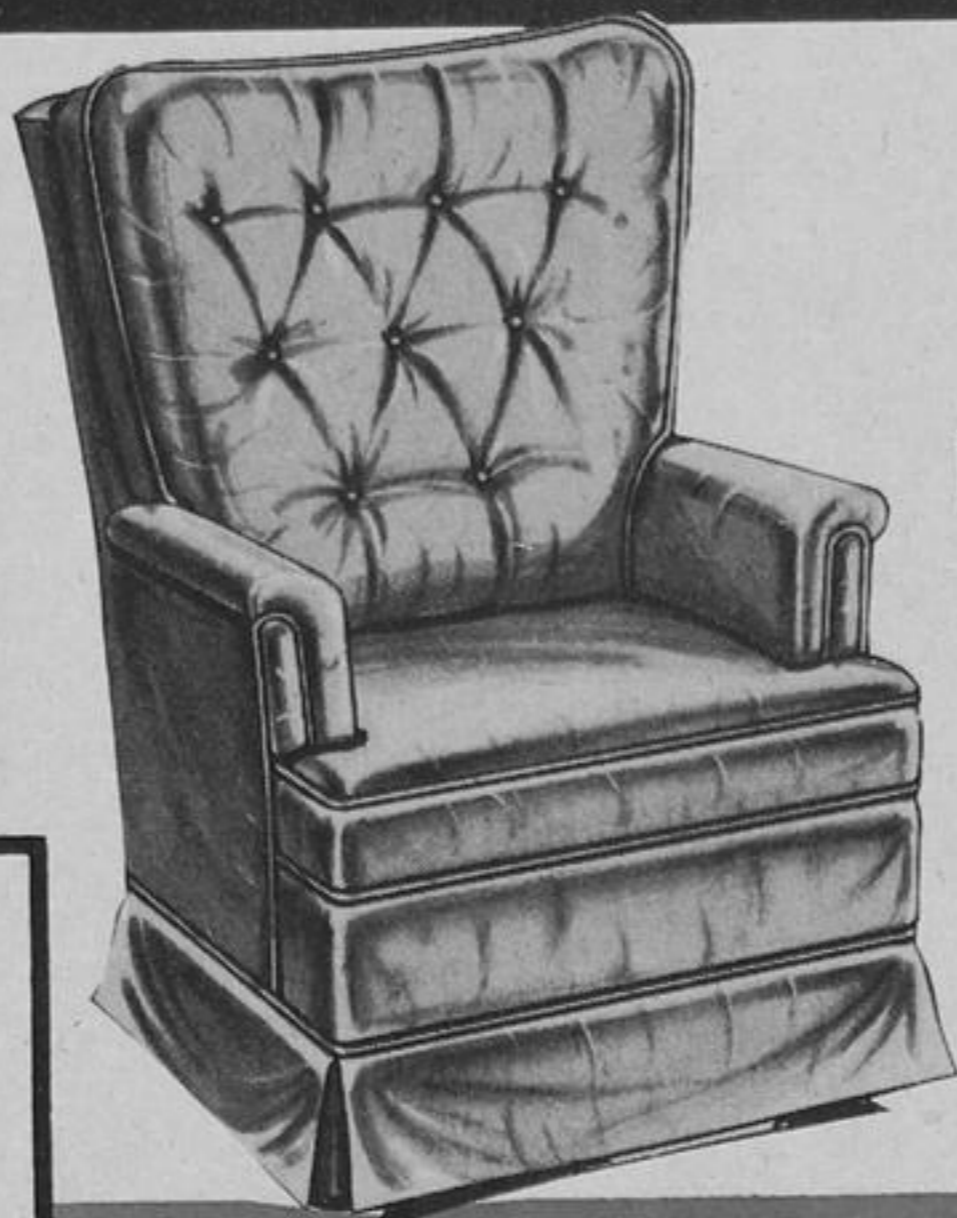

SKLAR
SWIVEL
ROCKER
Deep pile crushed velvet in an-
tique green or 100 percent nylon
gold-green floral print. Deep foam
filled back reversible cushions.
Reg. 229.95
opening special
129.95
8 ONLY!

REDUCED $21.07!

Philco
Portable
12" T.V.

13,500 volt picture tube solid state
VHF-UHF Instant on. Built-in
handle.
Reg. 109.95
opening special