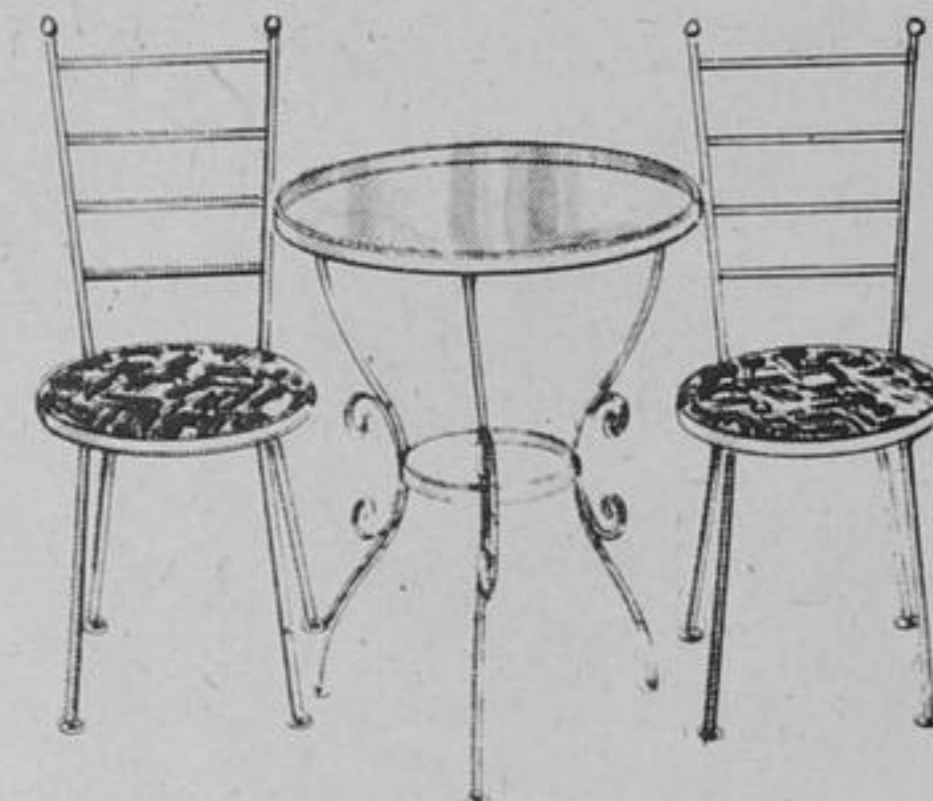

Reg. 89.95

opening
special

$49.
17 ONLY!

REDUCED $302.95!

TRADITIONAL
CHESTERFIELD
AND CHAIR

REG. 699.95

Opening
specials **$397.**
3 ONLY!

REDUCED $270.
DEILCRAFT
"COUNTRY FRENCH"
5 PIECE
BEDROOM SUITE

Reg. $1099

Opening
Special **$829.**
2 ONLY!

REDUCED 41.07
DETSON
AM/FM
STEREO SYSTEM

8 track player tuner-
amplifier and stand.

Reg. 149.95

108.88
14 ONLY!

REDUCED 101.07
100%
Solid State
PHILCO 20"
Color Portable
Television

REG. 549.95

448.88
4 ONLY

DANFORTH
RADIO
Furniture-Appliances-Television-Stereo

AVAILABLE AT DANFORTH