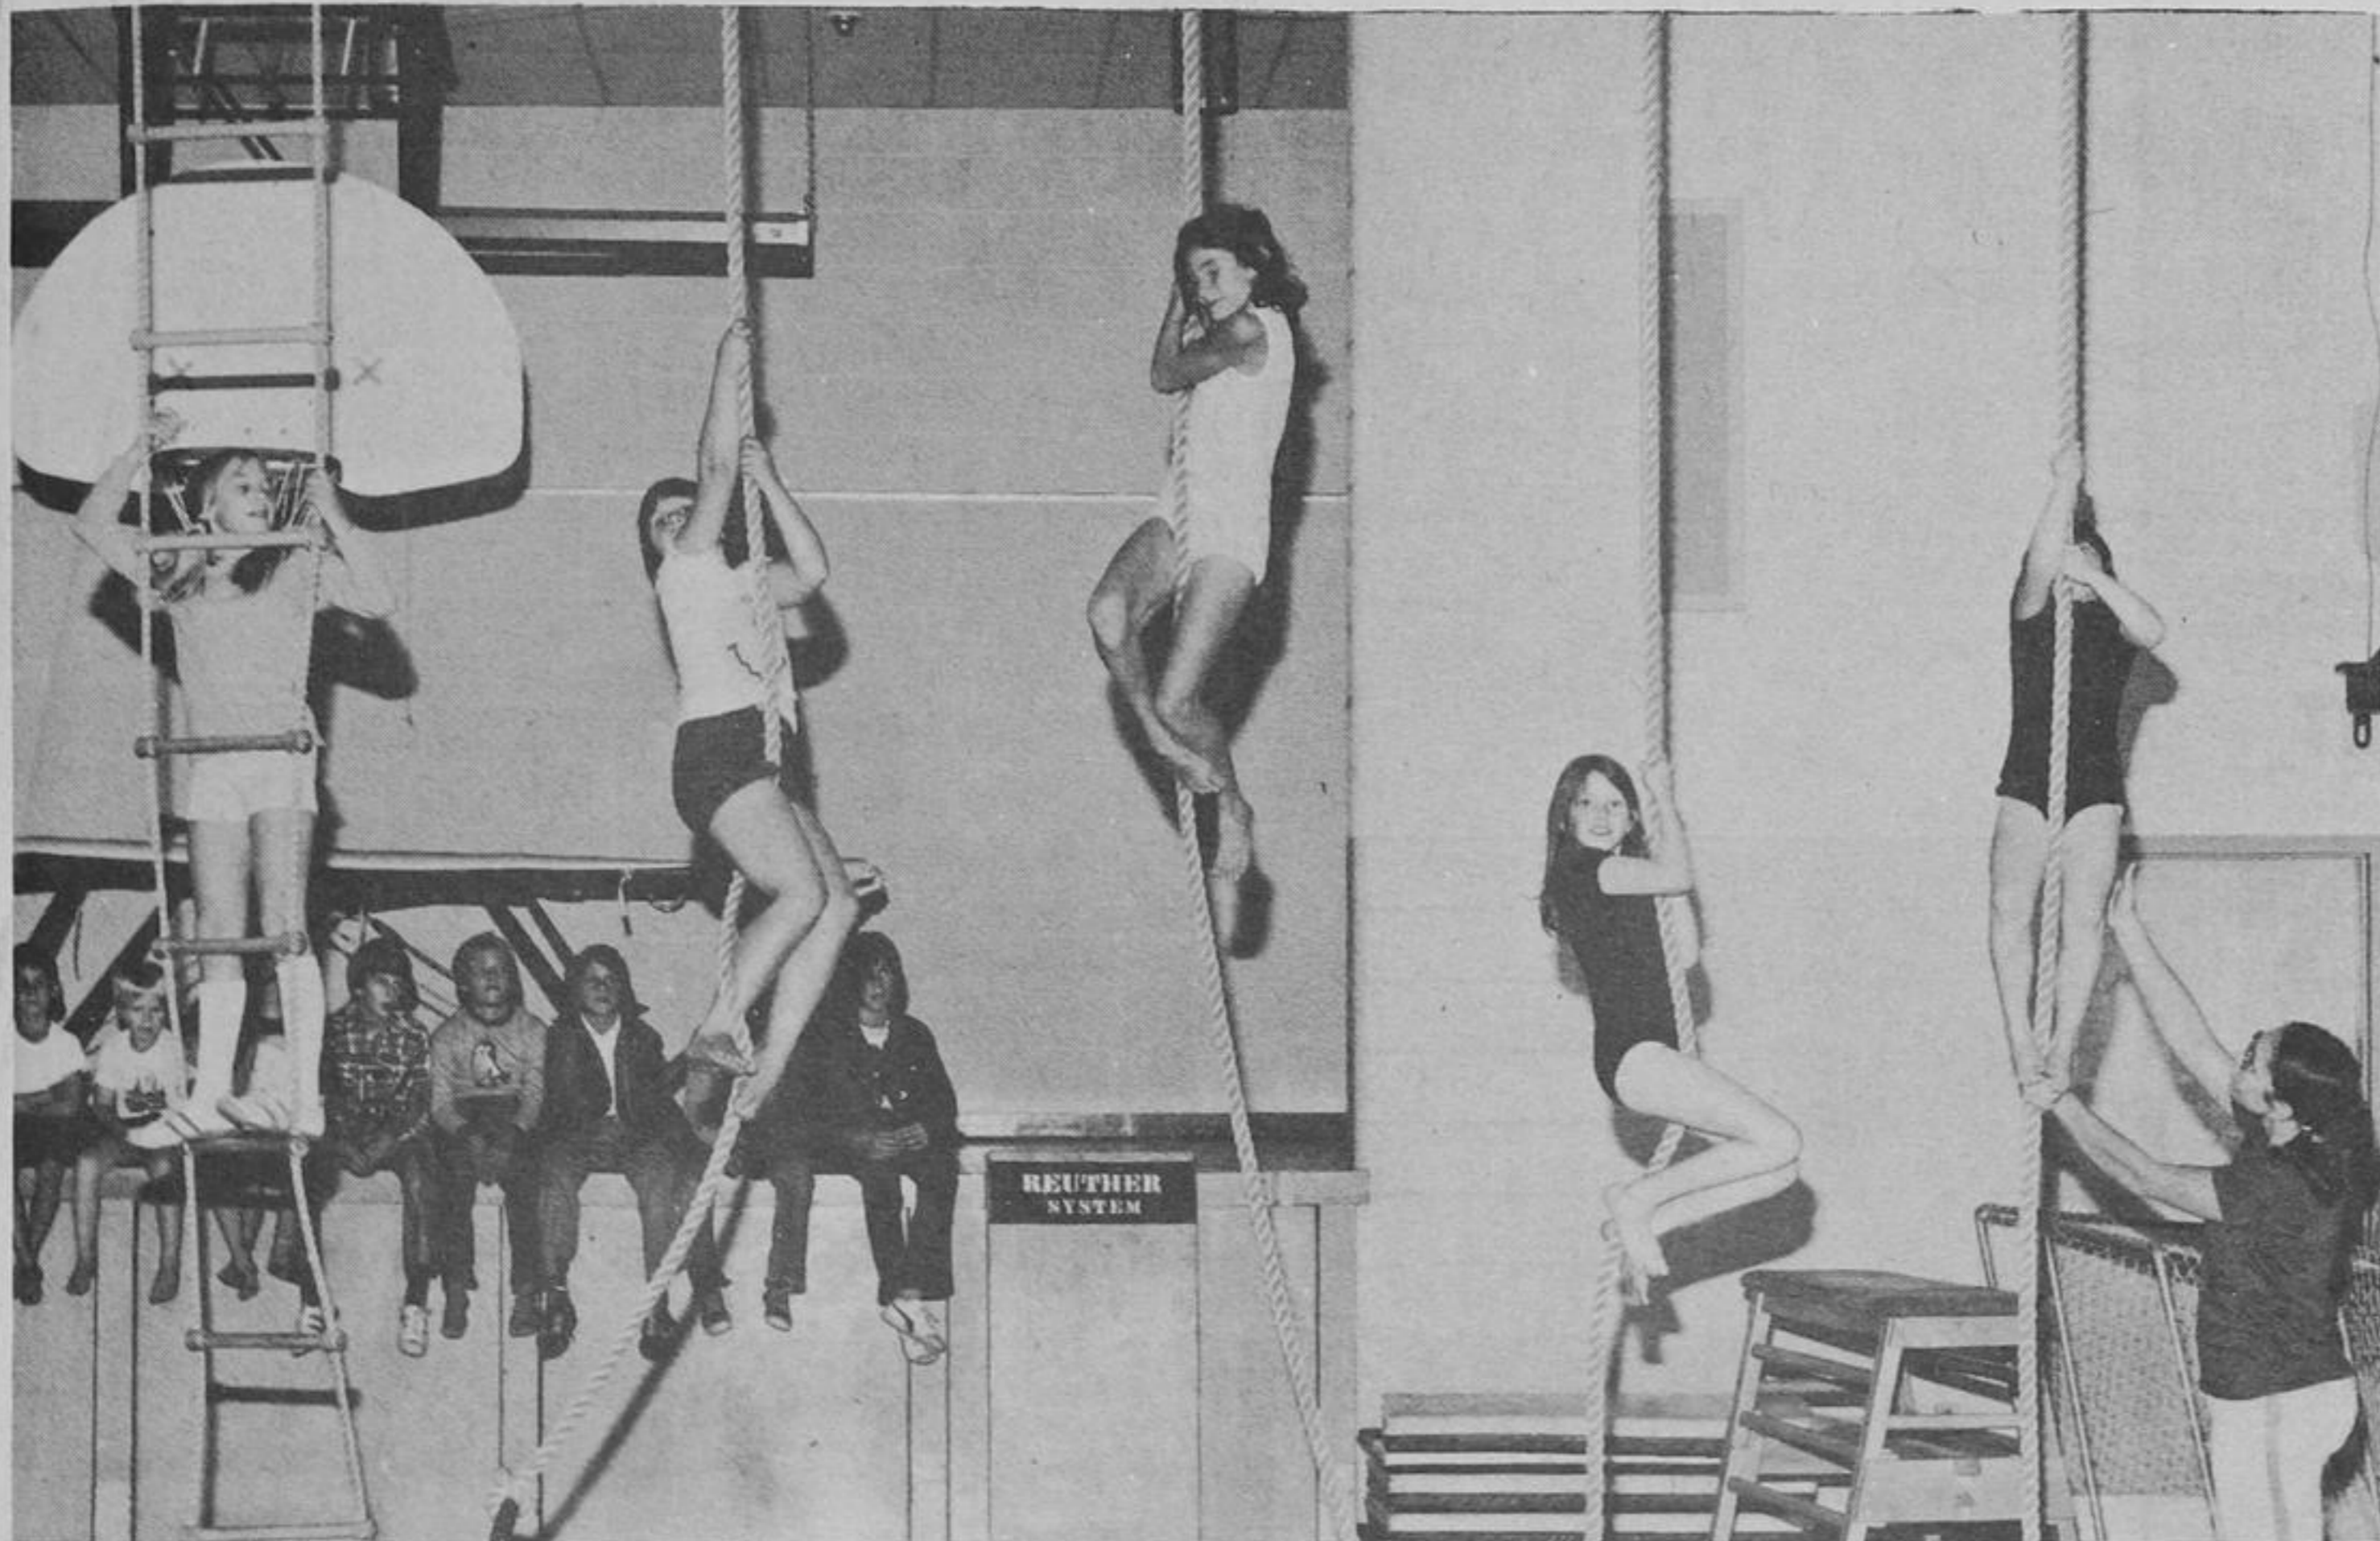

(Photos by The Studio That Comes To Your Home)

New MARC Gymnasium Program At Maple

A new activity sponsored this year by the Maple Area Recreation Committee of Vaughan Town is the children's gymnasium program each Tuesday from 4 to 6 pm at Joseph Gibson Public School. The instructor is Diane Gallagher, a graduate of Seneca College and teacher at the Bayview Gymnastics Club. She also conducts these classes at

King City and Unionville. Here being shown by Miss Gallagher how to do head stands on the mats are (left to right) Carol Steele, Cathy Pickles, Kim Miller, Sharon Key, Patricia Miller, Cindy Cook, Susan Price, Lori West, Kerry Wilson, Joanne Longhurst, and Michelle Fortin.

Obviously enjoying themselves on the trampoline during the MARC program at Joseph Gibson Public are (left to right) Michael Schanck, John Flynn, Mark Fortin and Brad Schanck.

Climbing ropes is fun and exercise, as these youngsters show, during the MARC gym program. Being shown how its done by Head Coach Gallagher are (left to right) Pamela Bromfield, Laura DeVuono, Dianne Elkins, Lorna Jones and Lynne Jones.

Kmart
Gives Satisfaction Always!

ON SALE OCT. 2nd TO 5th — WHILE QUANTITIES LAST

20% OFF

OUR COMPLETE STOCK OF QUALITY BICYCLES PRICED FROM 45.88 TO 129.95! FIRST COME... FIRST SERVE SO HURRY TO K mart AND SAVE BIG!