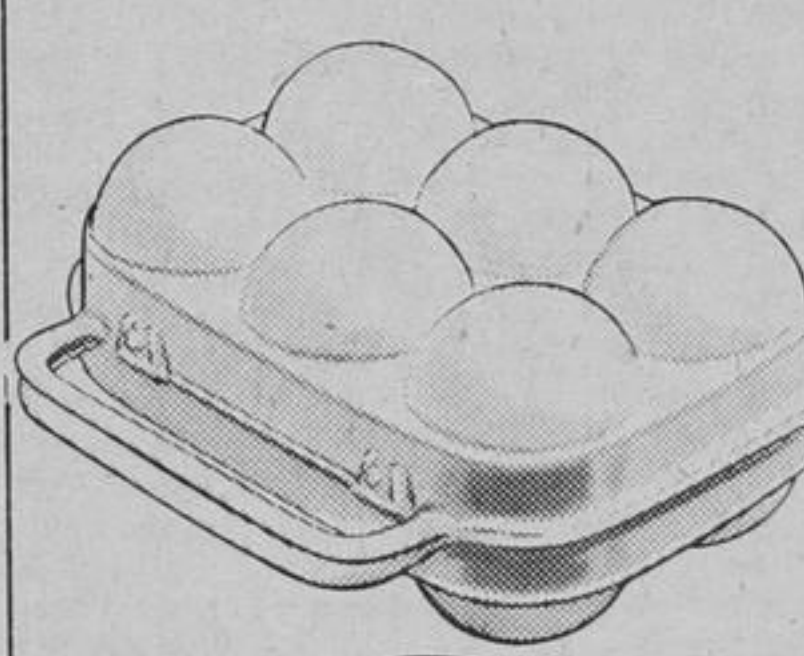

## CAMPING

PKG. OF 2  
**.57**

**Toothbrush Holders**

Pkg. of 2 reg. 69¢. For sanitary brushes. Plastic.

**.49**

**Camper's Soap Holder**

Reg. 59¢. Cover to seal in wet soap. Plastic.

**2.88**

**2-qt. Metal Water Bottle**

Reg. \$4.19! Felt covered. Strap, chain, stopper.

**.57**

**Hiker's Plastic Egg Carrier**

Reg. 69¢. 6-egg size. Cushions eggs separately.