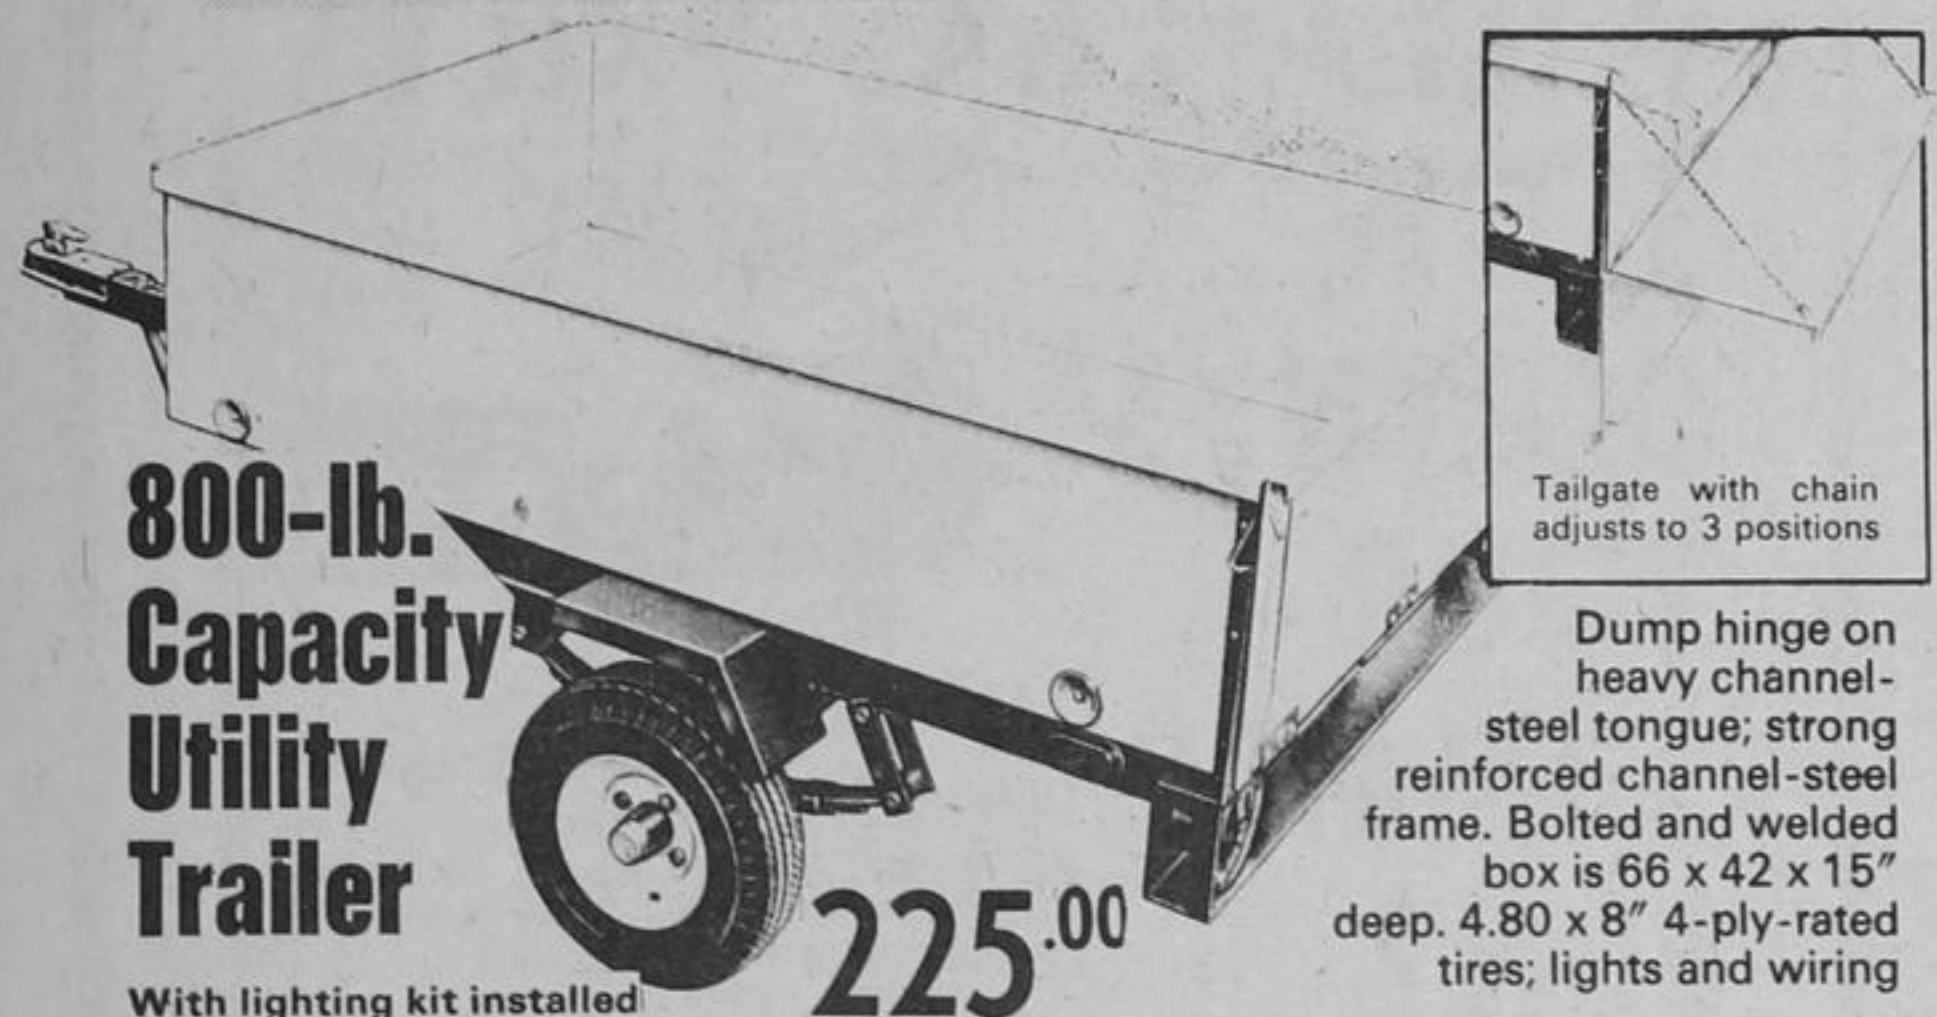

800-lb. Capacity Utility Trailer

225.00

With lighting kit installed

Tailgate with chain adjusts to 3 positions
Dump hinge on heavy channel-steel tongue; strong reinforced channel-steel frame. Bolted and welded box is 66 x 42 x 15" deep. 4.80 x 8" 4-ply-rated tires; lights and wiring

Now Available! 1974 CUSTOM TRAILER HITCHES

COMPLETE STOCK — to fit most vehicles including the imports such as: Datsun, Toyota, Volvo, Volkswagen, etc. These regular duty Custom Hitches with a 150 lb. maximum tongue weight, 2000 lb. capacity are suitable for all campers, boat and utility trailers, etc.

9.98
TO 18.98

EXPERT CUSTOM INSTALLATION — Most Canadian-Built Cars: Special only $9.00

EXTRA SAVINGS! CASH BONUS COUPONS