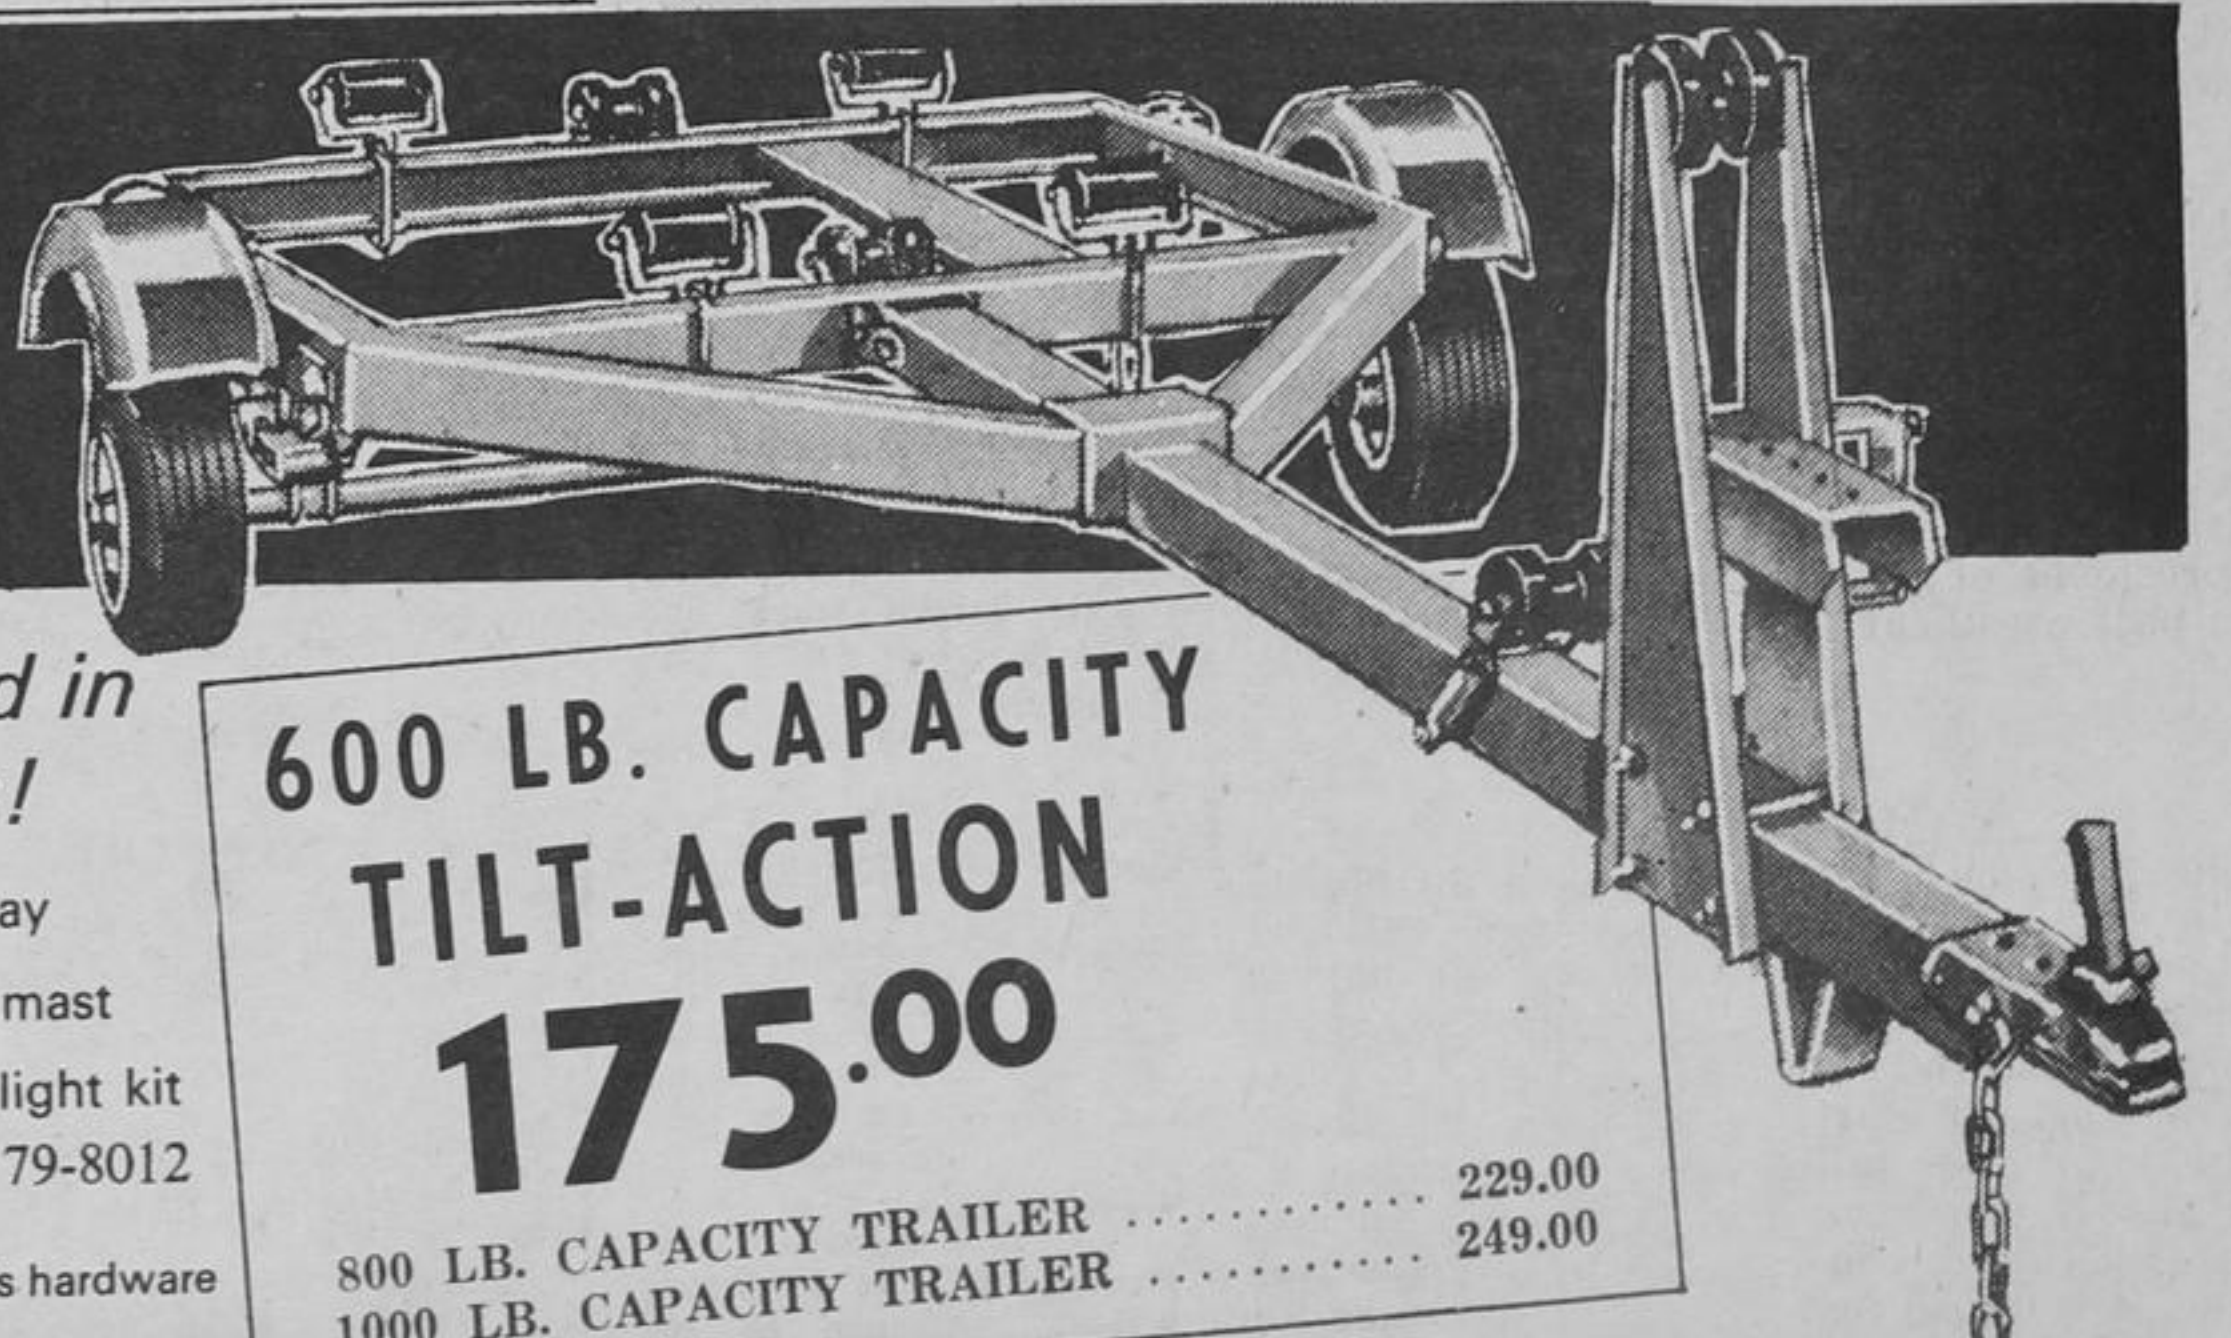

BOAT TRAILER

Has features you find in higher priced models!

- Transom supports (with rollers) and keel rollers
- Leaf-spring suspension
- Channel steel A-Frame for up to 14-ft. boats
- Walkway
- Winch mast
- Safety light kit 79-8012

See your Canadian Tire dealer for your boat's hardware

600 LB. CAPACITY TILT-ACTION
175.00

800 LB. CAPACITY TRAILER 229.00
1000 LB. CAPACITY TRAILER 249.00