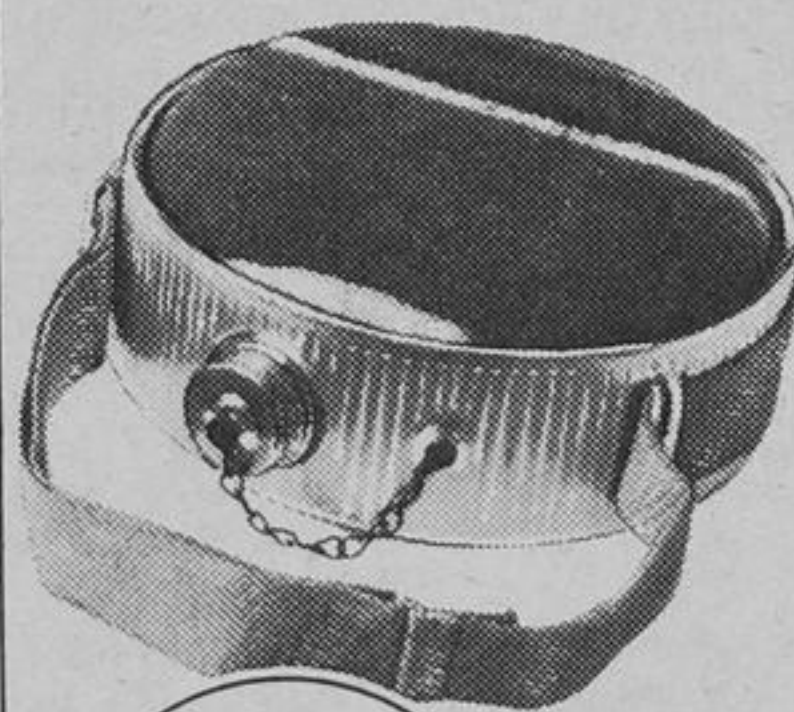

## CAMPING

PKG. OF 2  
**.57**

**Toothbrush Holders**

Pkg. of 2 reg. 69¢. For sanitary brushes. Plastic.

**.49**

**Camper's Soap Holder**

Reg. 59¢. Cover to seal in wet soap. Plastic.

**2.88**

**4.49**  
COMPLETE

**Special!**  
**JUNIOR-SIZE Spincast Fishing Outfit**

- 36" Fiberglass Rod
- Push-Button Control Reel
- Float, Lure, Line, Hooks

Great way to start your son fishing. Outfit has 2-piece rod, reel with star drag, 'Castaway' float, Red Devil-type lure.