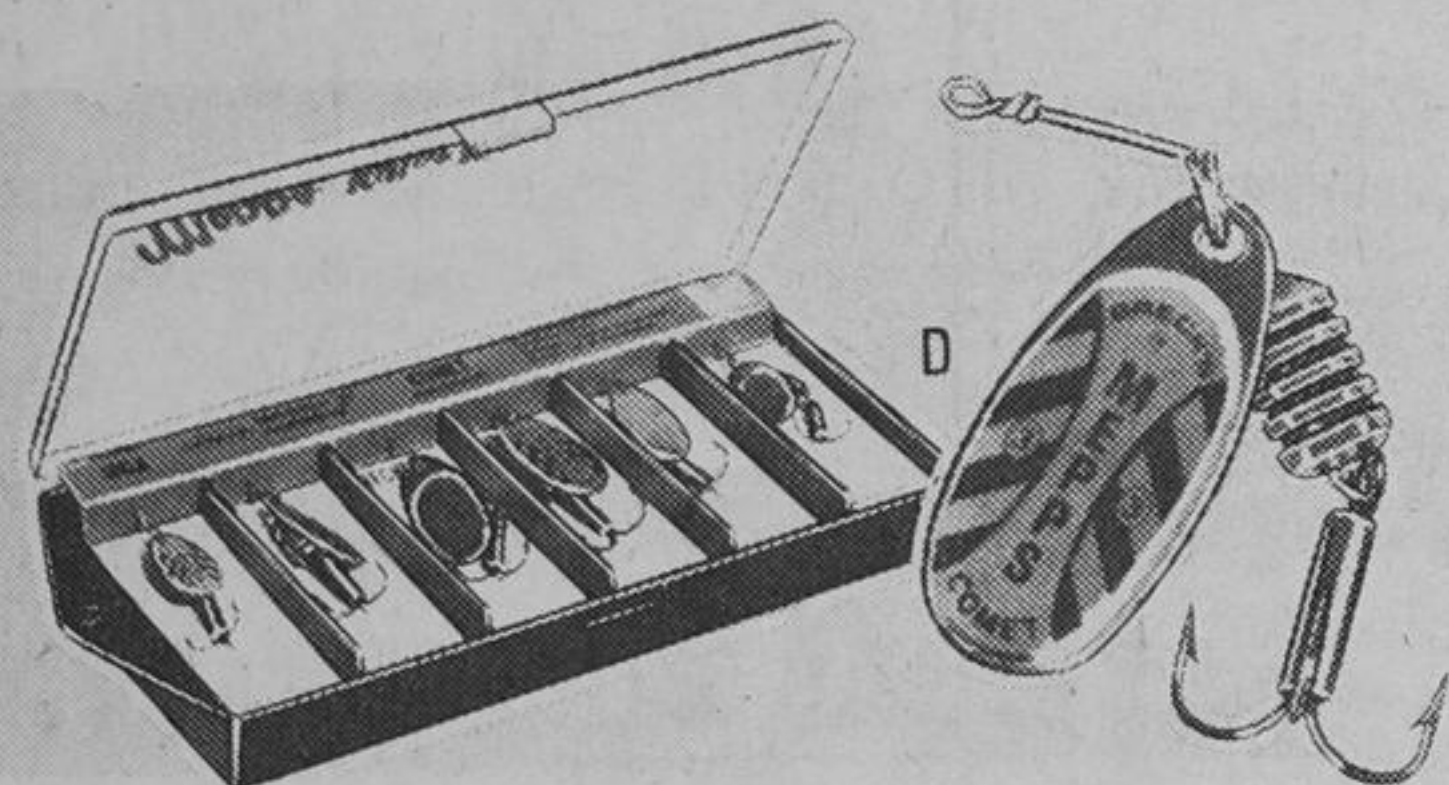

## Special Purchase! 5-Band Portable RADIO

**22.88**  
ONLY

You get PB, WB, Air, FM and AM bands! Has easy-to-read log scale dial, side-mounted controls, 6-section telescopic antenna, cord. Wood-like finish, black face with silvery trim. With batteries.

**4.49**  
COMPLETE

**Special!**  
**JUNIOR-SIZE Spincast Fishing Outfit**

- 36" Fiberglass Rod
- Push-Button Control Reel
- Float, Lure, Line, Hooks

Great way to start your son fishing. Outfit has 2-piece rod, reel with star drag, 'Castaway' float, Red Devil-type lure.