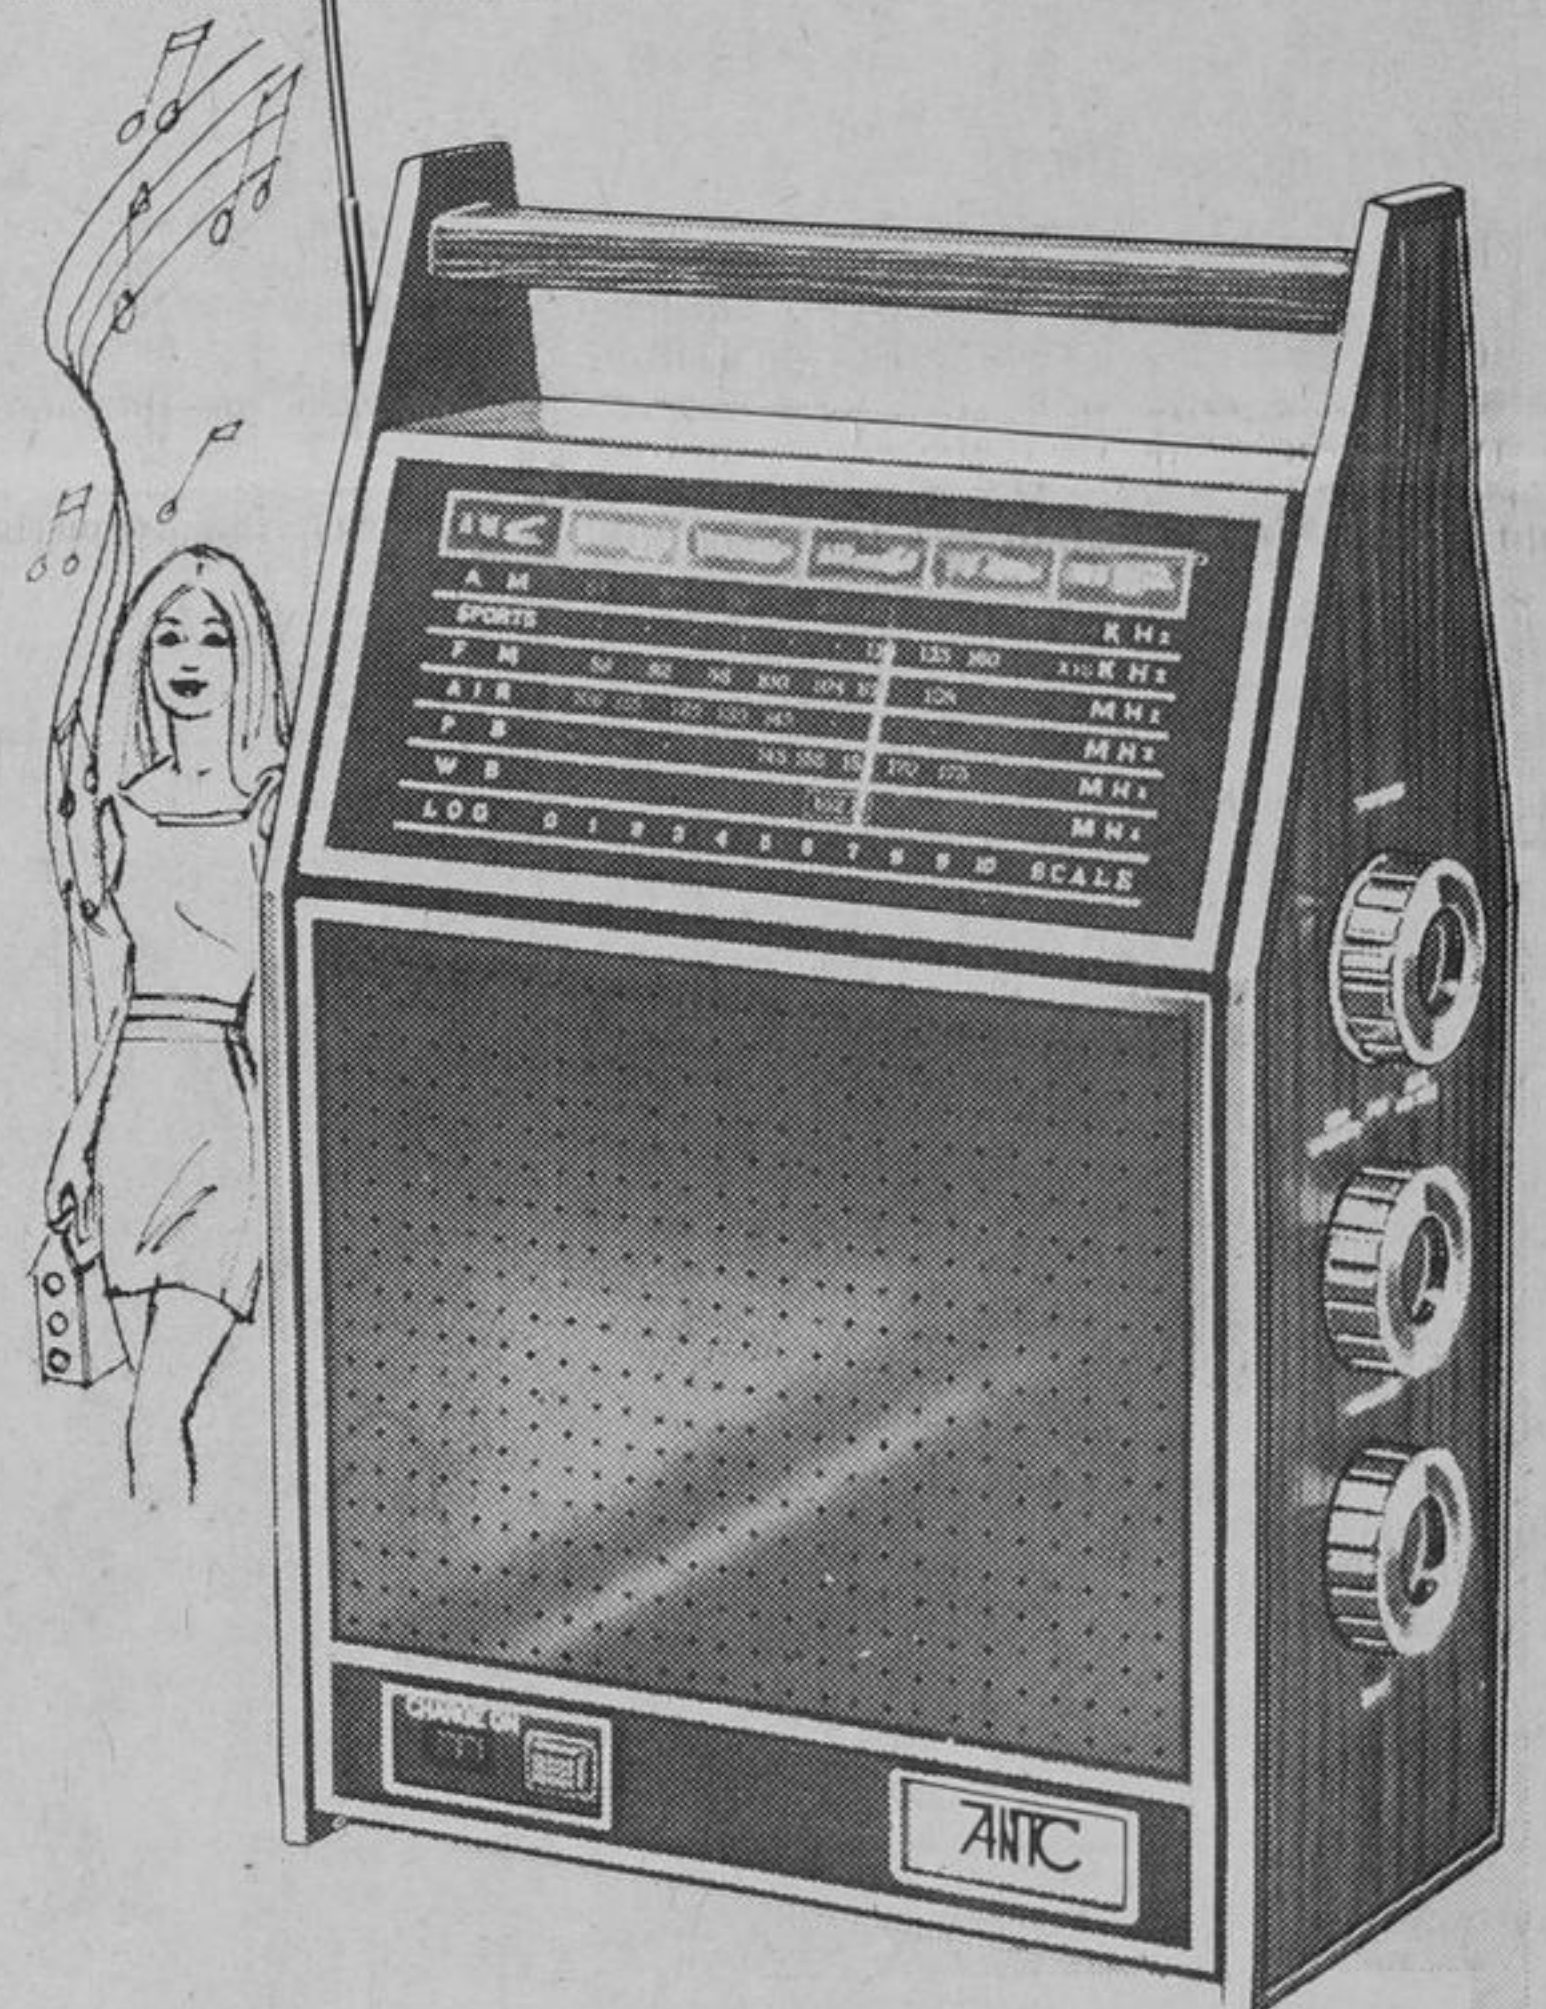

## Special Purchase! 5-Band Portable RADIO

**22.88**  
ONLY

You get PB, WB, Air, FM and AM bands! Has easy-to-read log scale dial, side-mounted controls, 6-section telescopic antenna, cord. Wood-like finish, black face with silvery trim. With batteries.

**4.49**  
COMPLETE

**Special!**  
**JUNIOR-SIZE Spincast Fishing Outfit**

- 36" Fiberglass Rod
- Push-Button Control Reel
- Float, Lure, Line, Hooks

Great way to start your son fishing. Outfit has 2-piece rod, reel with star drag, 'Castaway' float, Red Devil-type lure.