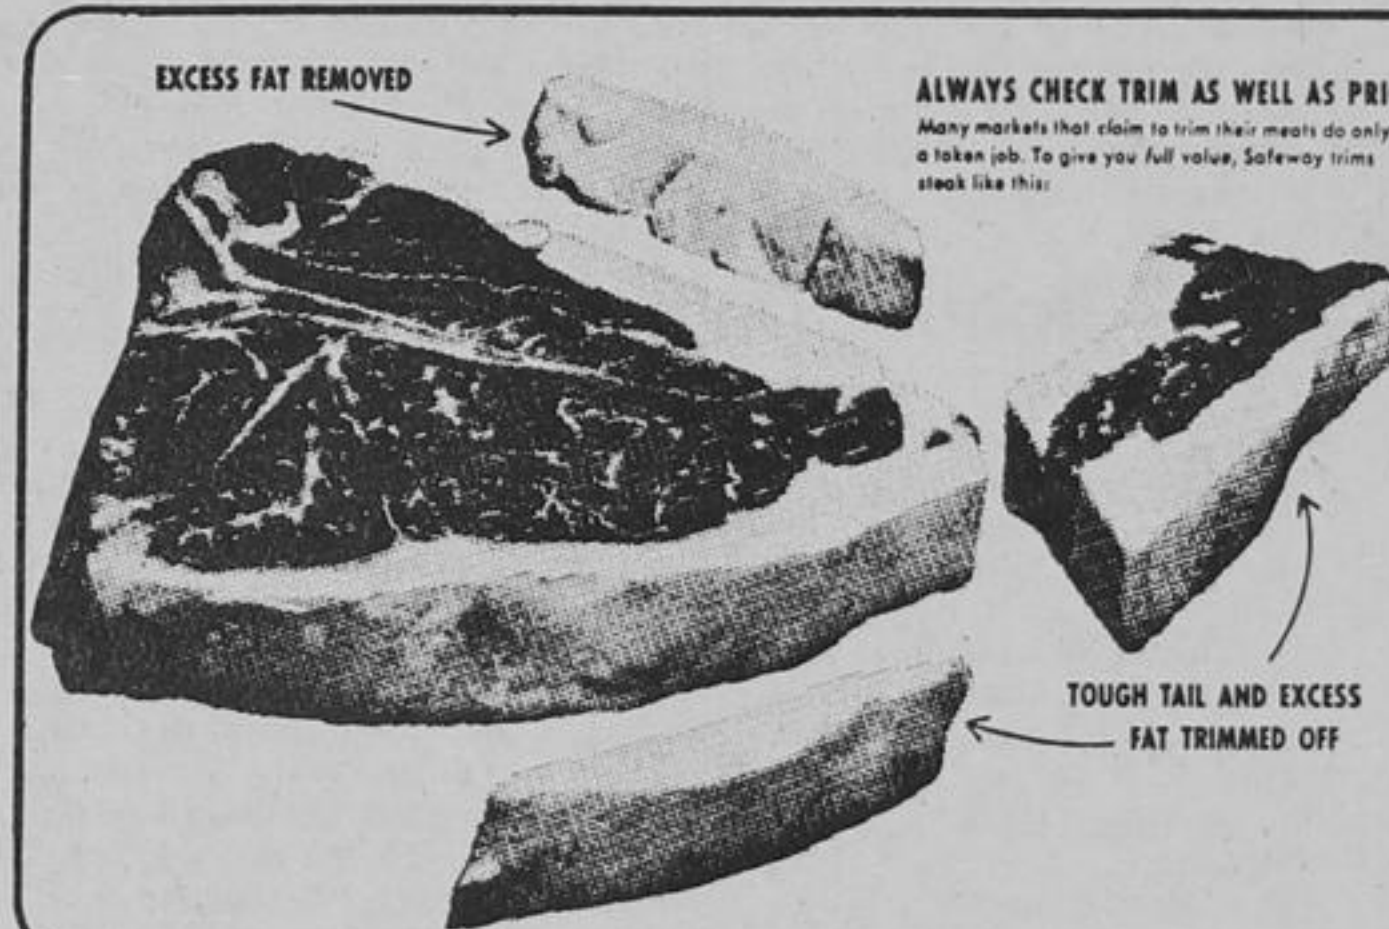

Enjoy Fine Beef
—all you need to remember is SAFEWAY.

Now's the time to put more beef on your table. We have some excellent buys on favorite cuts of steak and roast. Remember, this is the famous Safeway guaranteed meat. From the top government grades, carefully trimmed, and sold with a money-back guarantee of satisfaction.

SAFEWAY PRODUCE FEATURES