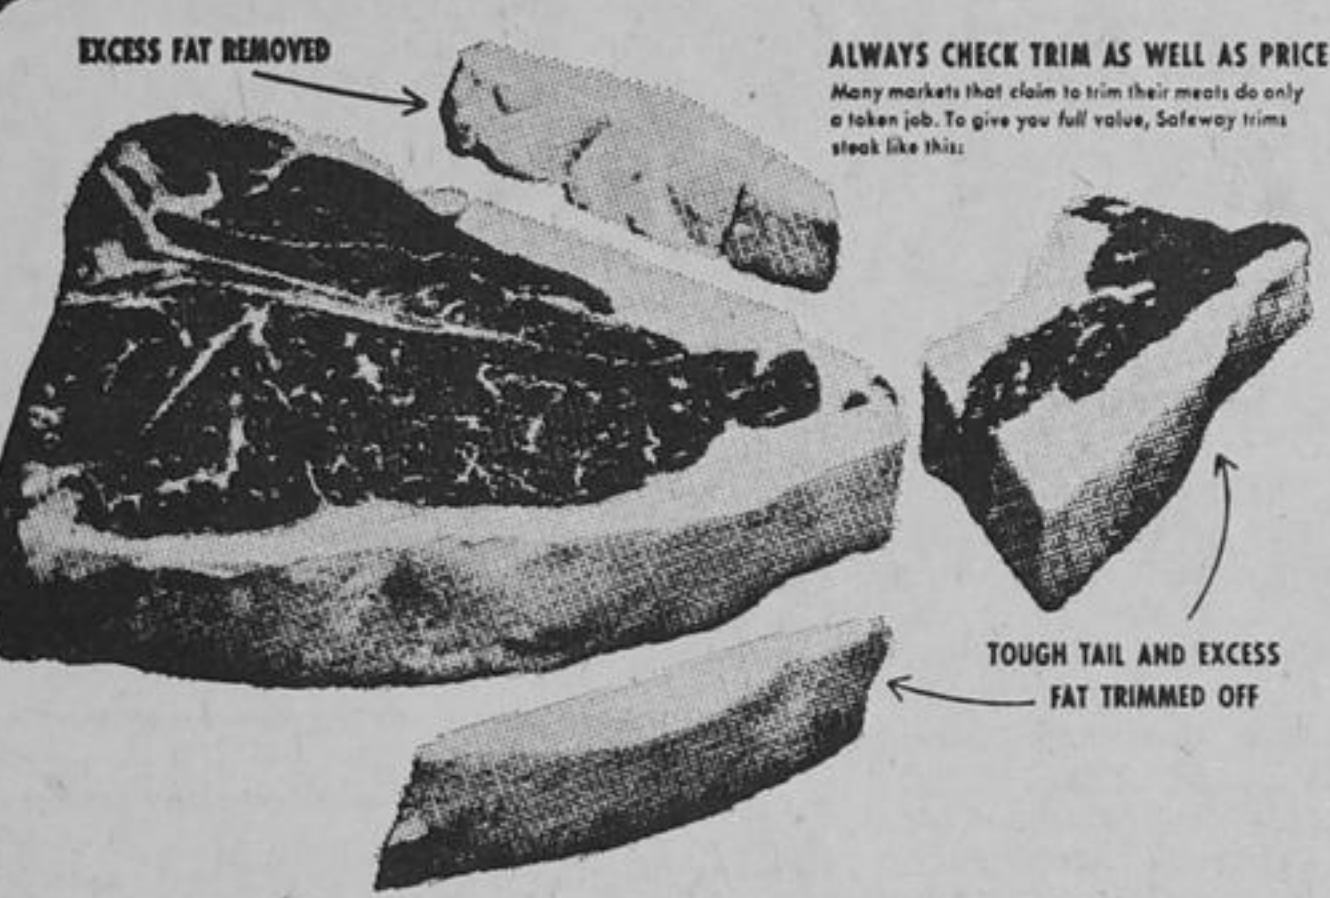

Enjoy Fine Beef

— all you need to remember is SAFEWAY.

Now's the time to put more beef on your table. We have some excellent buys on favorite cuts of steak and roast. Remember, this is the famous Safeway guaranteed meat. From the top government grades, carefully trimmed, and sold with a money-back guarantee of satisfaction.