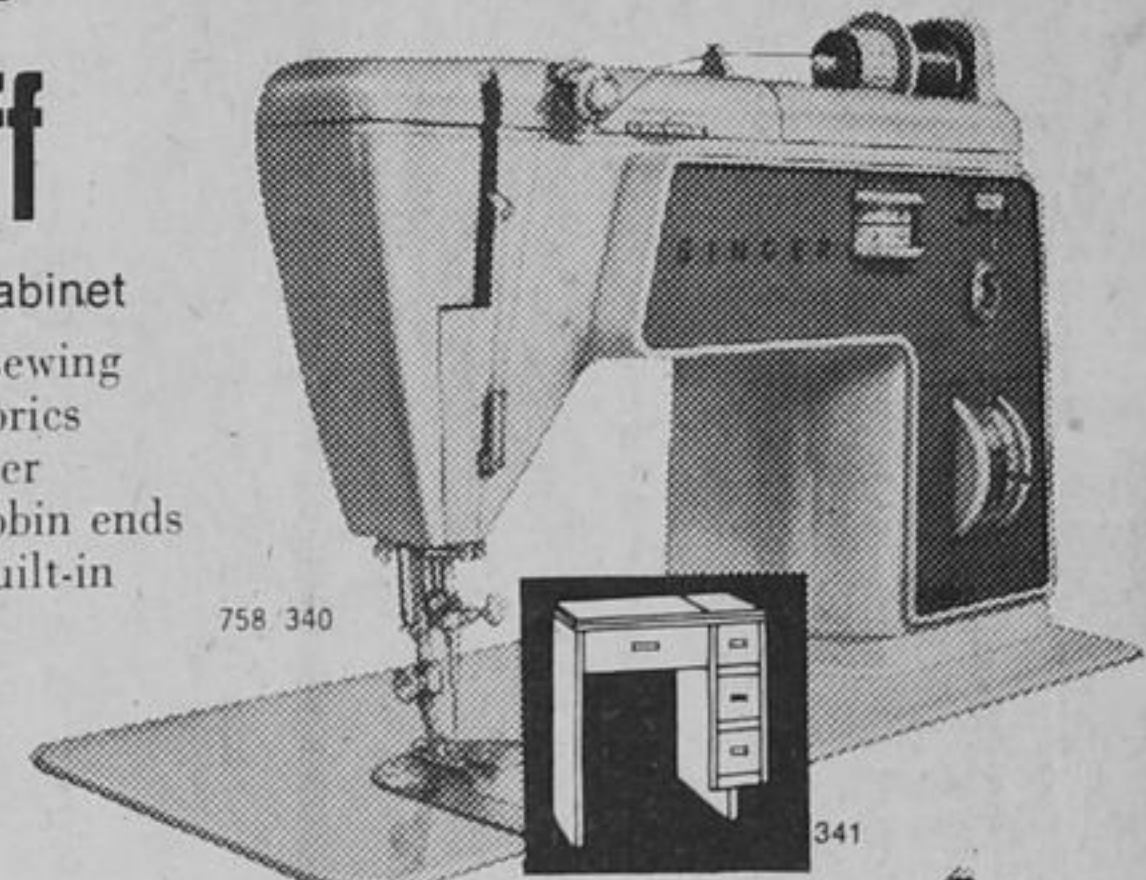

"Your family shopping centre"

Richmond Heights Centre

YONGE AND LEVENDALE, RICHMOND HILL, ONTARIO.

MARCH OF VALUES

THIS WEEKEND! MARCH 14-15-16

ELECTROHOME SPECIAL!

(while they last)

MODEL 831
79.95

59.95

MODEL 826
59.95

39.95

CLUB 45

richmond hill MUSIC CENTRE

RICHMOND HEIGHTS CENTRE
TEL: 884-7362

Special this weekend only!

15% OFF

SWISS HERBAL

VITAMIN C 300 Milligrams

1. WE STOCK
2. Natural Foods & Supplements
   - Herbal Remedies • Cosmetics
   - Books • Juicers • Distillers

NATURAL FOODS
IN "THE NORTH MALL"
— Phone 884-2111 —

Radio Shack

SAVE $69⁵⁰

Reg. 159.95
NOW ONLY 119⁹⁵

31-2048
STA-18 RECEIVER

40-1980
MC-1000 Acoustic Speaker System

NOW 2 FOR 69⁵⁰

Reg. 69.50 Each

AT RADIO SHACK WE CARE ABOUT WHAT YOU HEAR!

SALE ITEMS AVAILABLE ONLY AT ...

Radio Shack - Richmond Heights Centre
March 14, 15, 16, 1974
Phone 884-4551

SPECIAL -- THIS WEEKEND ONLY!

20% OFF ALL POLYESTER DOUBLEKNITS

Highest quality, Spring selection of co-ordinated fabrics. All 60" wide

BENNETT'S TEXTILES LTD.

FISH FOR LENT

ARCTIC CHAR $1.89 LB.

- ★ Largest Variety Of Fresh Sea Foods
- ★ Full Line Of Newfoundland Products
- ★ Fish is Our Business, Not A Sideline

North, East, South, West!
We have the very best ...

OLDE ENGLISH FISH & CHIPS

Best of luck to the 7th Annual Midget International Tournament!

sea food CORNER
"IN THE NORTH MALL"
- 884-7733 -

WOW!

SINGER SALE-A-THON

The fabulous TOUCH & SEW* with FLEXI-STITCH* System for S-T-R-E-T-C-H sewing

$100 off

Complete with handsome cabinet

- Singer Flexi-Stitch makes sewing the new knits and stretch fabrics smoother ... easier ... better
- Exclusive Push-Button Bobbin ends bobbin fumbling forever
- Built-in buttonholer—no attachment needed
- PLUS ... choice of two elegant, versatile cabinets.

Don't wait — ACT NOW!!