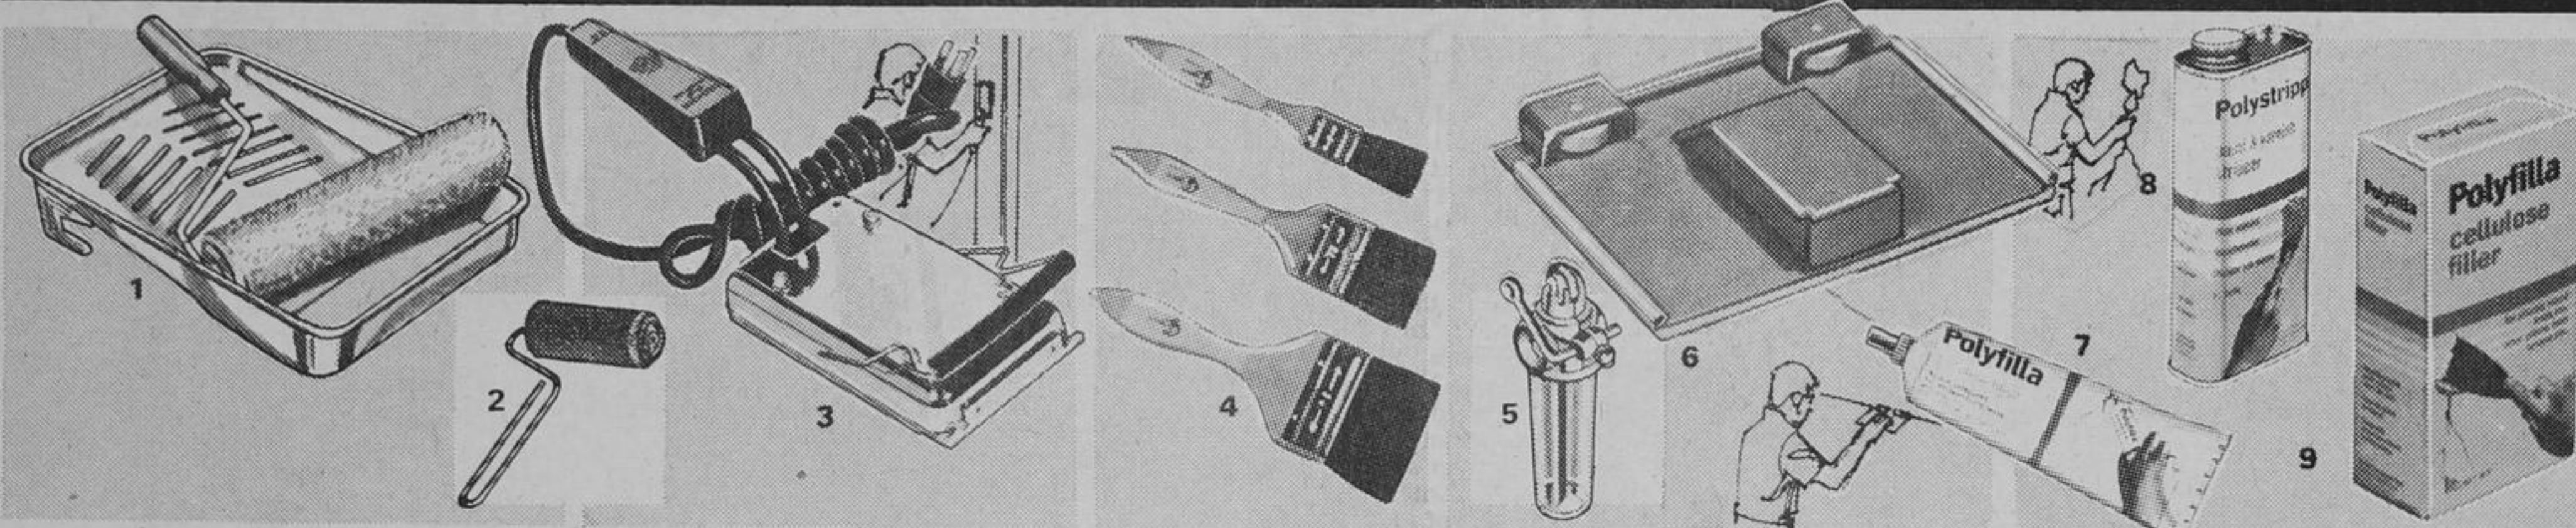

PAINT 'PROPS' THAT GIVE YOU MORE FOR YOUR MONEY

1. 7½" ROLLER/TRAY SET

All-purpose paint roller of Dylon, a heavy nylon blend with look and feel of lambswool; metal tray.

2.98

3. ELECTRIC PAINT REMOVER

Use indoors or out; paint removed without burning. 6¾ x 3½" metal head; wood handle, 5'4" cord.