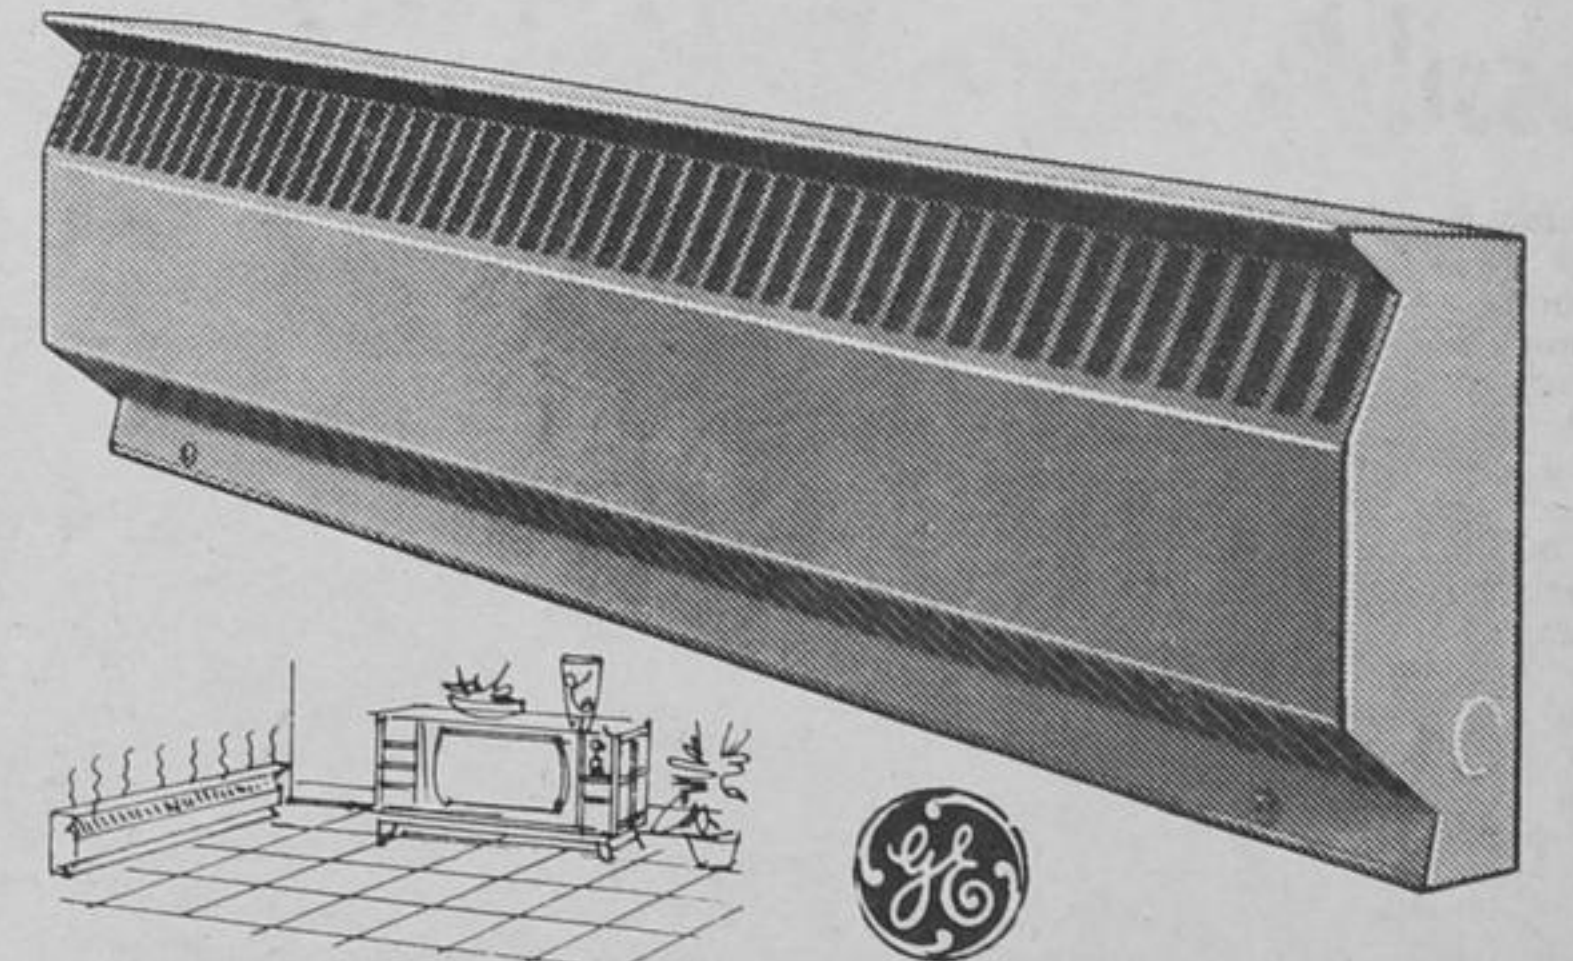

Help the home to health with proper moisture-levels!

C.G.E. Humidifier

Wide-dispersion design in traditional furniture-styled cabinet. Moisture output of up to 9.6 gallons per day. Automatic shut-off. Walnut woodgrain-effect vinyl on steel. Only... **69.88**

Thrifty Model Output to 7.2 gals a day. **49.99** Custom Model Output to 12 gals a day. **79.99**

69.88

Permanent-Mount C.G.E. Baseboard Heaters

PRE-WIRED FOR YOU **18.88** and up

Long-life quick-heat calrod element; safety grilles; finned heat exchanger. 500 to 2500-watt units—CSA approved for use with 2/12 NMD-7 wire up to 240 V, Beige enamel finish.

Wall Thermostat: For remote mounting... **8.88**
Thermostat Kit: Integral mounting for units **9.88**

Home Comfort can be economical!

1. NEAT TORCAN FAN-HEATER
Lightweight portable; fast-heat 1500 watt element. Avocado enamelled metal; about 12 1/4 x 12 x 6". Cord... **12.44**

2. MARKEL ALL-STEEL HEATER Dual-heat: 3000/4800-w; 10" fan; heavy duty thermostat. Life time sealed motor; abt. 19 1/2 x 18 x 10" 240V. **89.95**

3. TORCAN RADIANT-TYPE HEAT Fan-forced; 1500-w. element; copper-tone reflector. Thermostatic control; tapered cabinet, 12 1/2 x 6 1/2 x 20". **26.66**

4. C.G.E. RADIANT-TYPE PORTABLE Easy-carry, top-handle model. Safety cut-off, grille. 1000 watts. Thermostat... **16.88**
Fan-forced Dual-Heat Model... $27.88

5. COMPACT FAN-HEATER Thermostatic control; flip-switch for fan/heater. Rotary dial heat-control. 1500-w. 11 x 19 x 7"..... **19.88**

6. SOLARAY 1 1/2-GAL HUMIDIFIER Provides steam 12 to 14 hrs. Vapor-control; nite-lite. CSA approved..... **7.95**
1-Gal. Model: 8-10 hrs. on 1 filling... $4.49

Easy-Priced Humidifiers