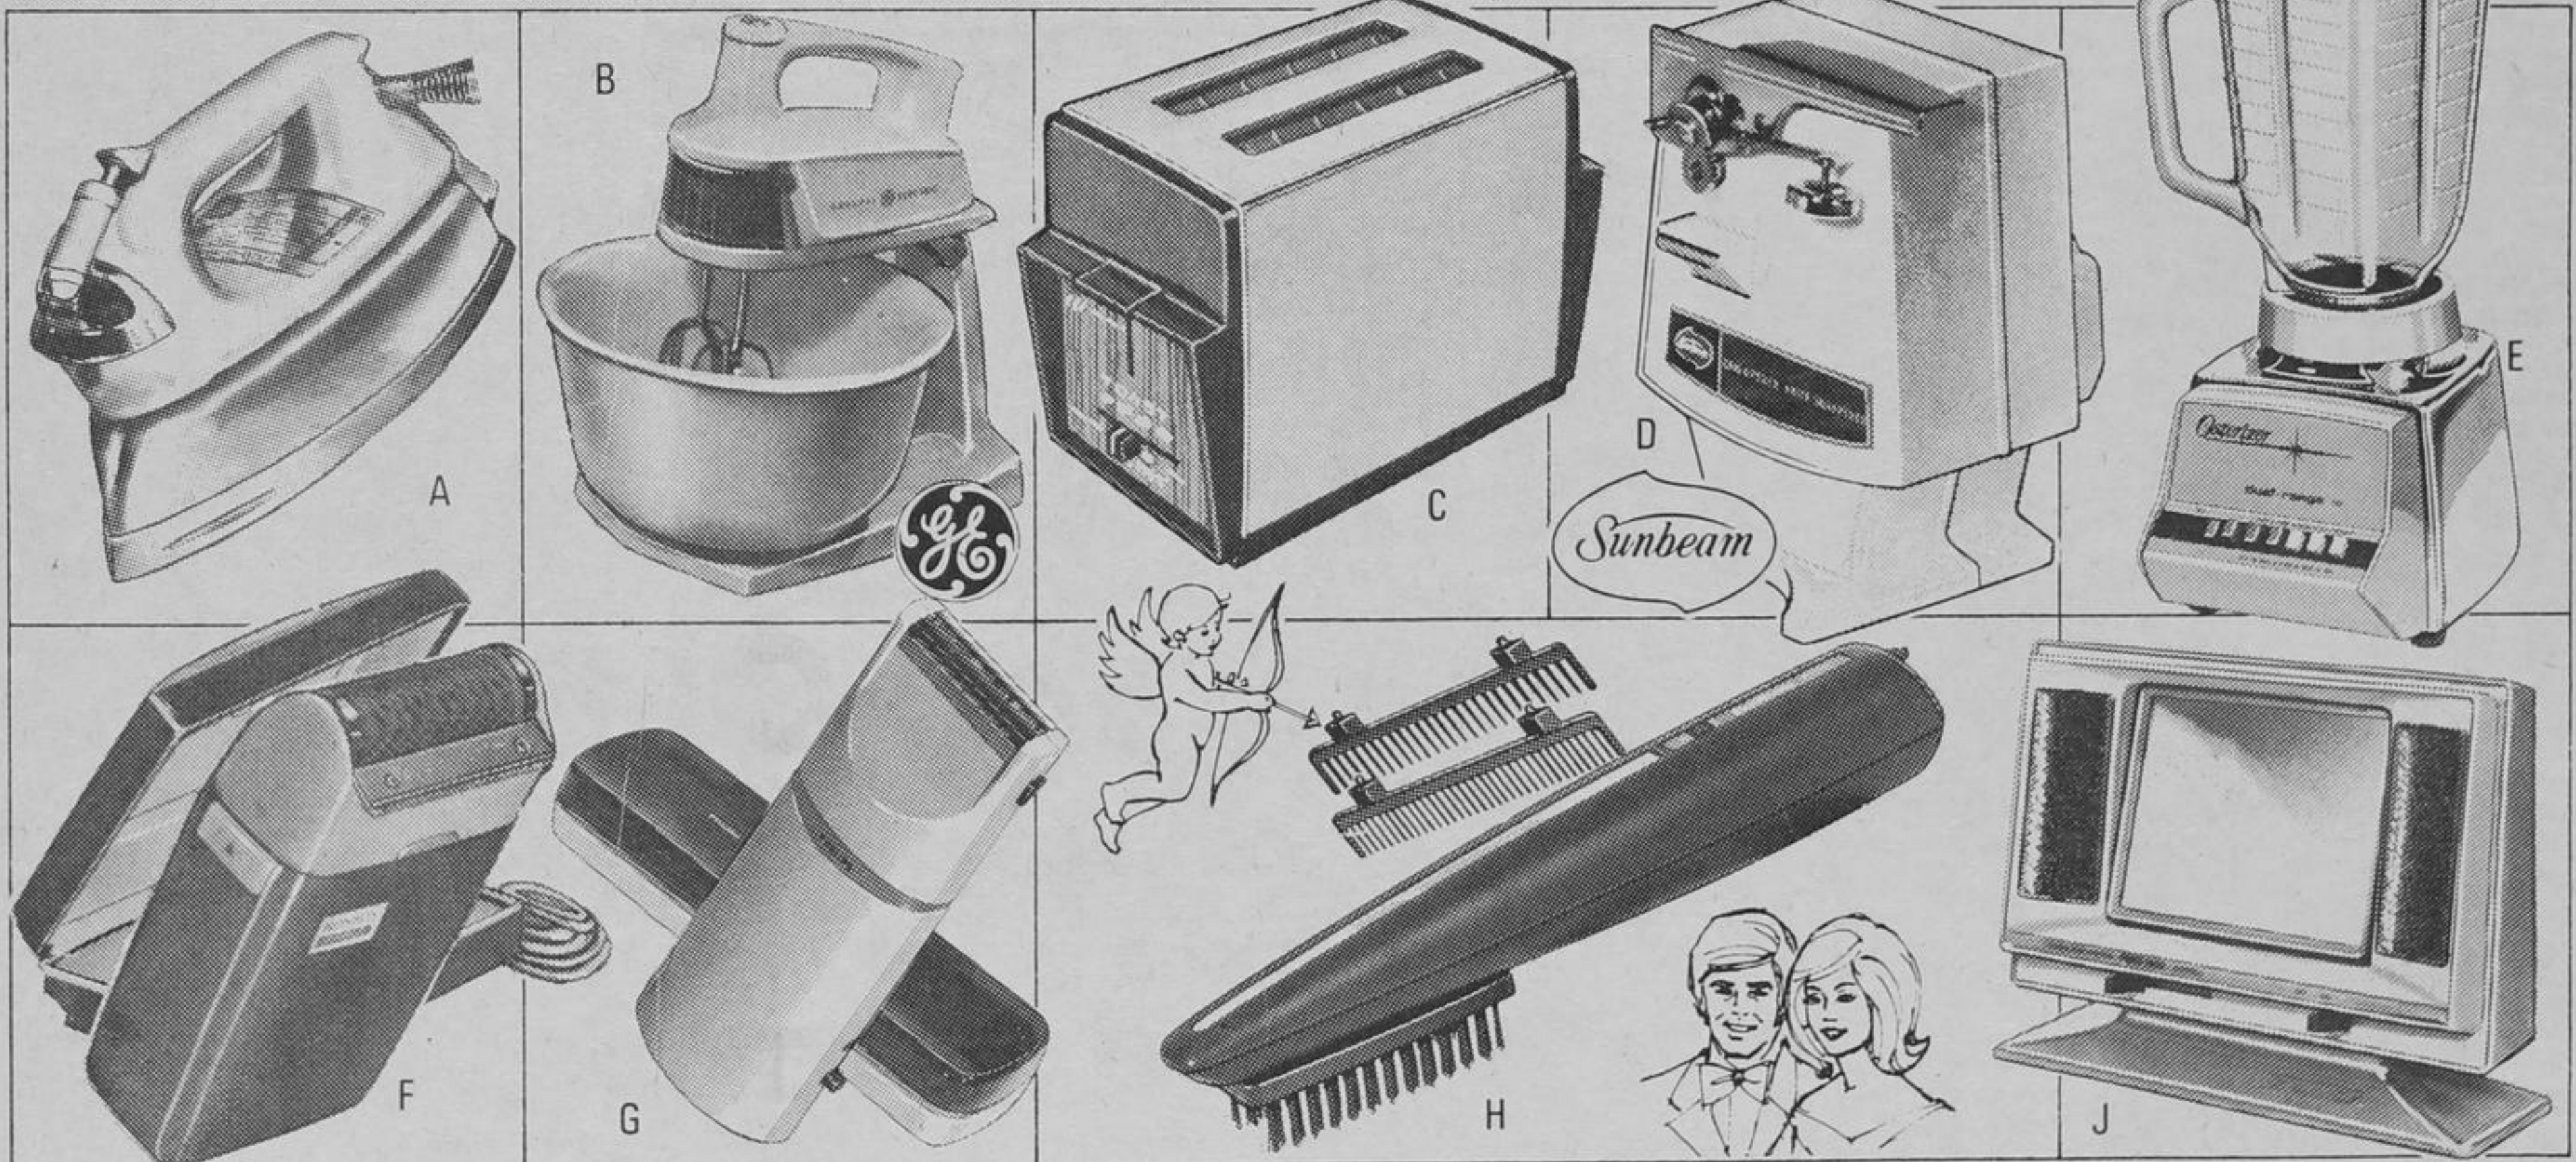

Valentine Gift Sale — let's you say a lot, save a lot!

A. PROCTOR-SILEX SPRAY-STEAM-DRY IRON
By 'Mary Proctor'. Streamlined; push-button spray with 'Temp-O-Guide'. Full heat range. 17 vents. Mirror-finish base. Reg. $15.98. **14.44**

B. CGE TABLE OR HAND 12-SPEED MIXER
Reg. $32.95. Powerful mixer with 12 speeds for all mixing chores. 2-way speed control. Chrome-plated beaters. Has 2 glass bowls. **29.95**

C. PROCTOR-SILEX 2-SLICE POP-UP TOASTER
Convenient shade selector to give you perfect toast everytime. Quality-built. Hinged crumb tray. Chrome plated finish. Reg. $15.24. **13.44**

D. SUNBEAM CAN OPENER AND SHARPENER
Has steel cutting wheel and 'flip-top' magnet. Leaves no ragged edges. Carborundum wheel for knives. Bottle opener. Reg. $11.44. **9.99**

E. OSTERIZER DELUXE 10-SPEED BLENDER
Reg. $38.88. Save $4.00 now. Makes baby food, snacks, drinks. Removable cutting assembly with stainless steel blades. 5-cup jar. **34.88**

F. RONSON MEN'S ELECTRIC SHAVER
Foil head and 32 stainless steel cutting blades make short work of beards, side-burns and moustaches. With case. Gift priced at only **14.88**

G. SAVE $5.00! PHILIPS 'LADYSHAVE'
Two shaving heads for underarms and legs. Flip top for easy cleaning. With case, cleaning brush. Reg. $19.49. Valentine priced. **14.49**

H. GROOMATE 'BLOWER-STYLE' HOT COMB
Reg. $9.99. Styles, combs and dries hair. With brush and 2 comb attachments. High-impact plastic casing. Gift the whole family. **7.99**

J. SOLARAY DELUXE 4-WAY MAKE-UP MIRROR
Matches the light she'll be seen in—office, evening, natural, day. Regular and magnified mirrors for close-up work. Reg. $19.44. **17.44**

EXTRA!
Cash and Carry
BONUS COUPONS

CANADIAN TIRE
ASSOCIATE STORE
70 Yonge Street North, Richmond Hill
Phone 884-1196