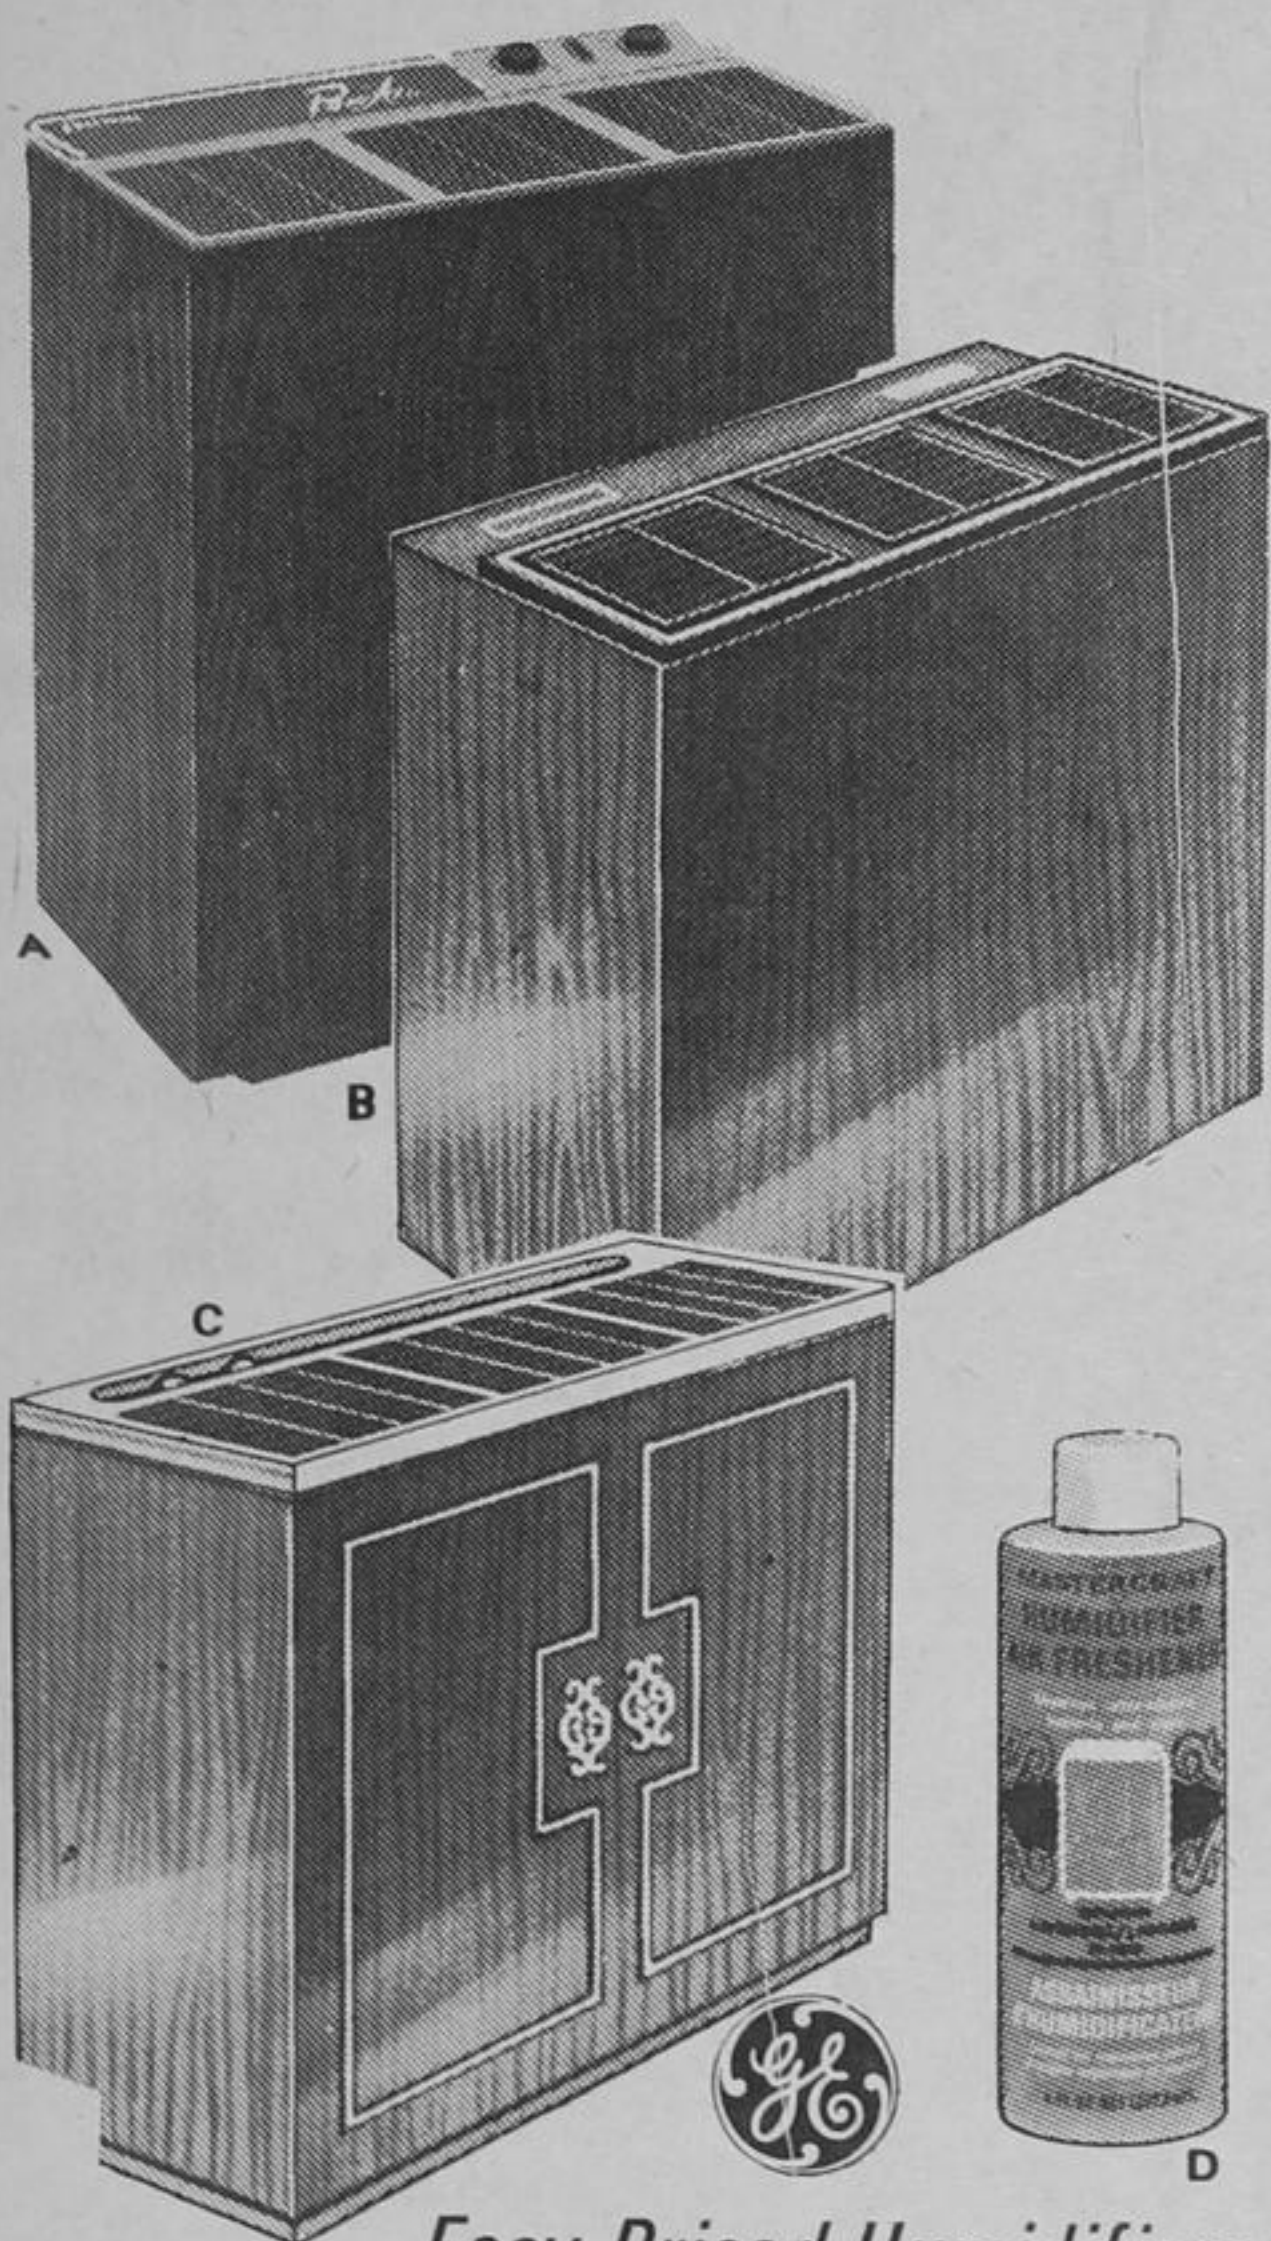

Easy-Priced Humidifiers

A. SUPERIOR DRUM-TYPE — 2-Speed model with built-in humidistat. Water-level indicator light; 7-gal capacity for 5 to 7-room house. Woodgrain-style steel **63.95**

B. MASTERCRAFT WICK-TYPE—Two-speed motor. Output of 6.5 gallons per day. Complete with automatic humidistat. A buy at... **57.88**

C. C.G.E. SELF-CLEANING TYPE — Dual air-filtering action; dial-your-own comfort level. Output to 12 gals. a day. Decorator style... **89.99**

D. MASTERCRAFT HUMIDIFIER FRESHENER—Keep the air sweet as well as moist! Your choice of Pine, or Lavender scent. Or non-scented freshness. 8-oz. bottle... **.66**