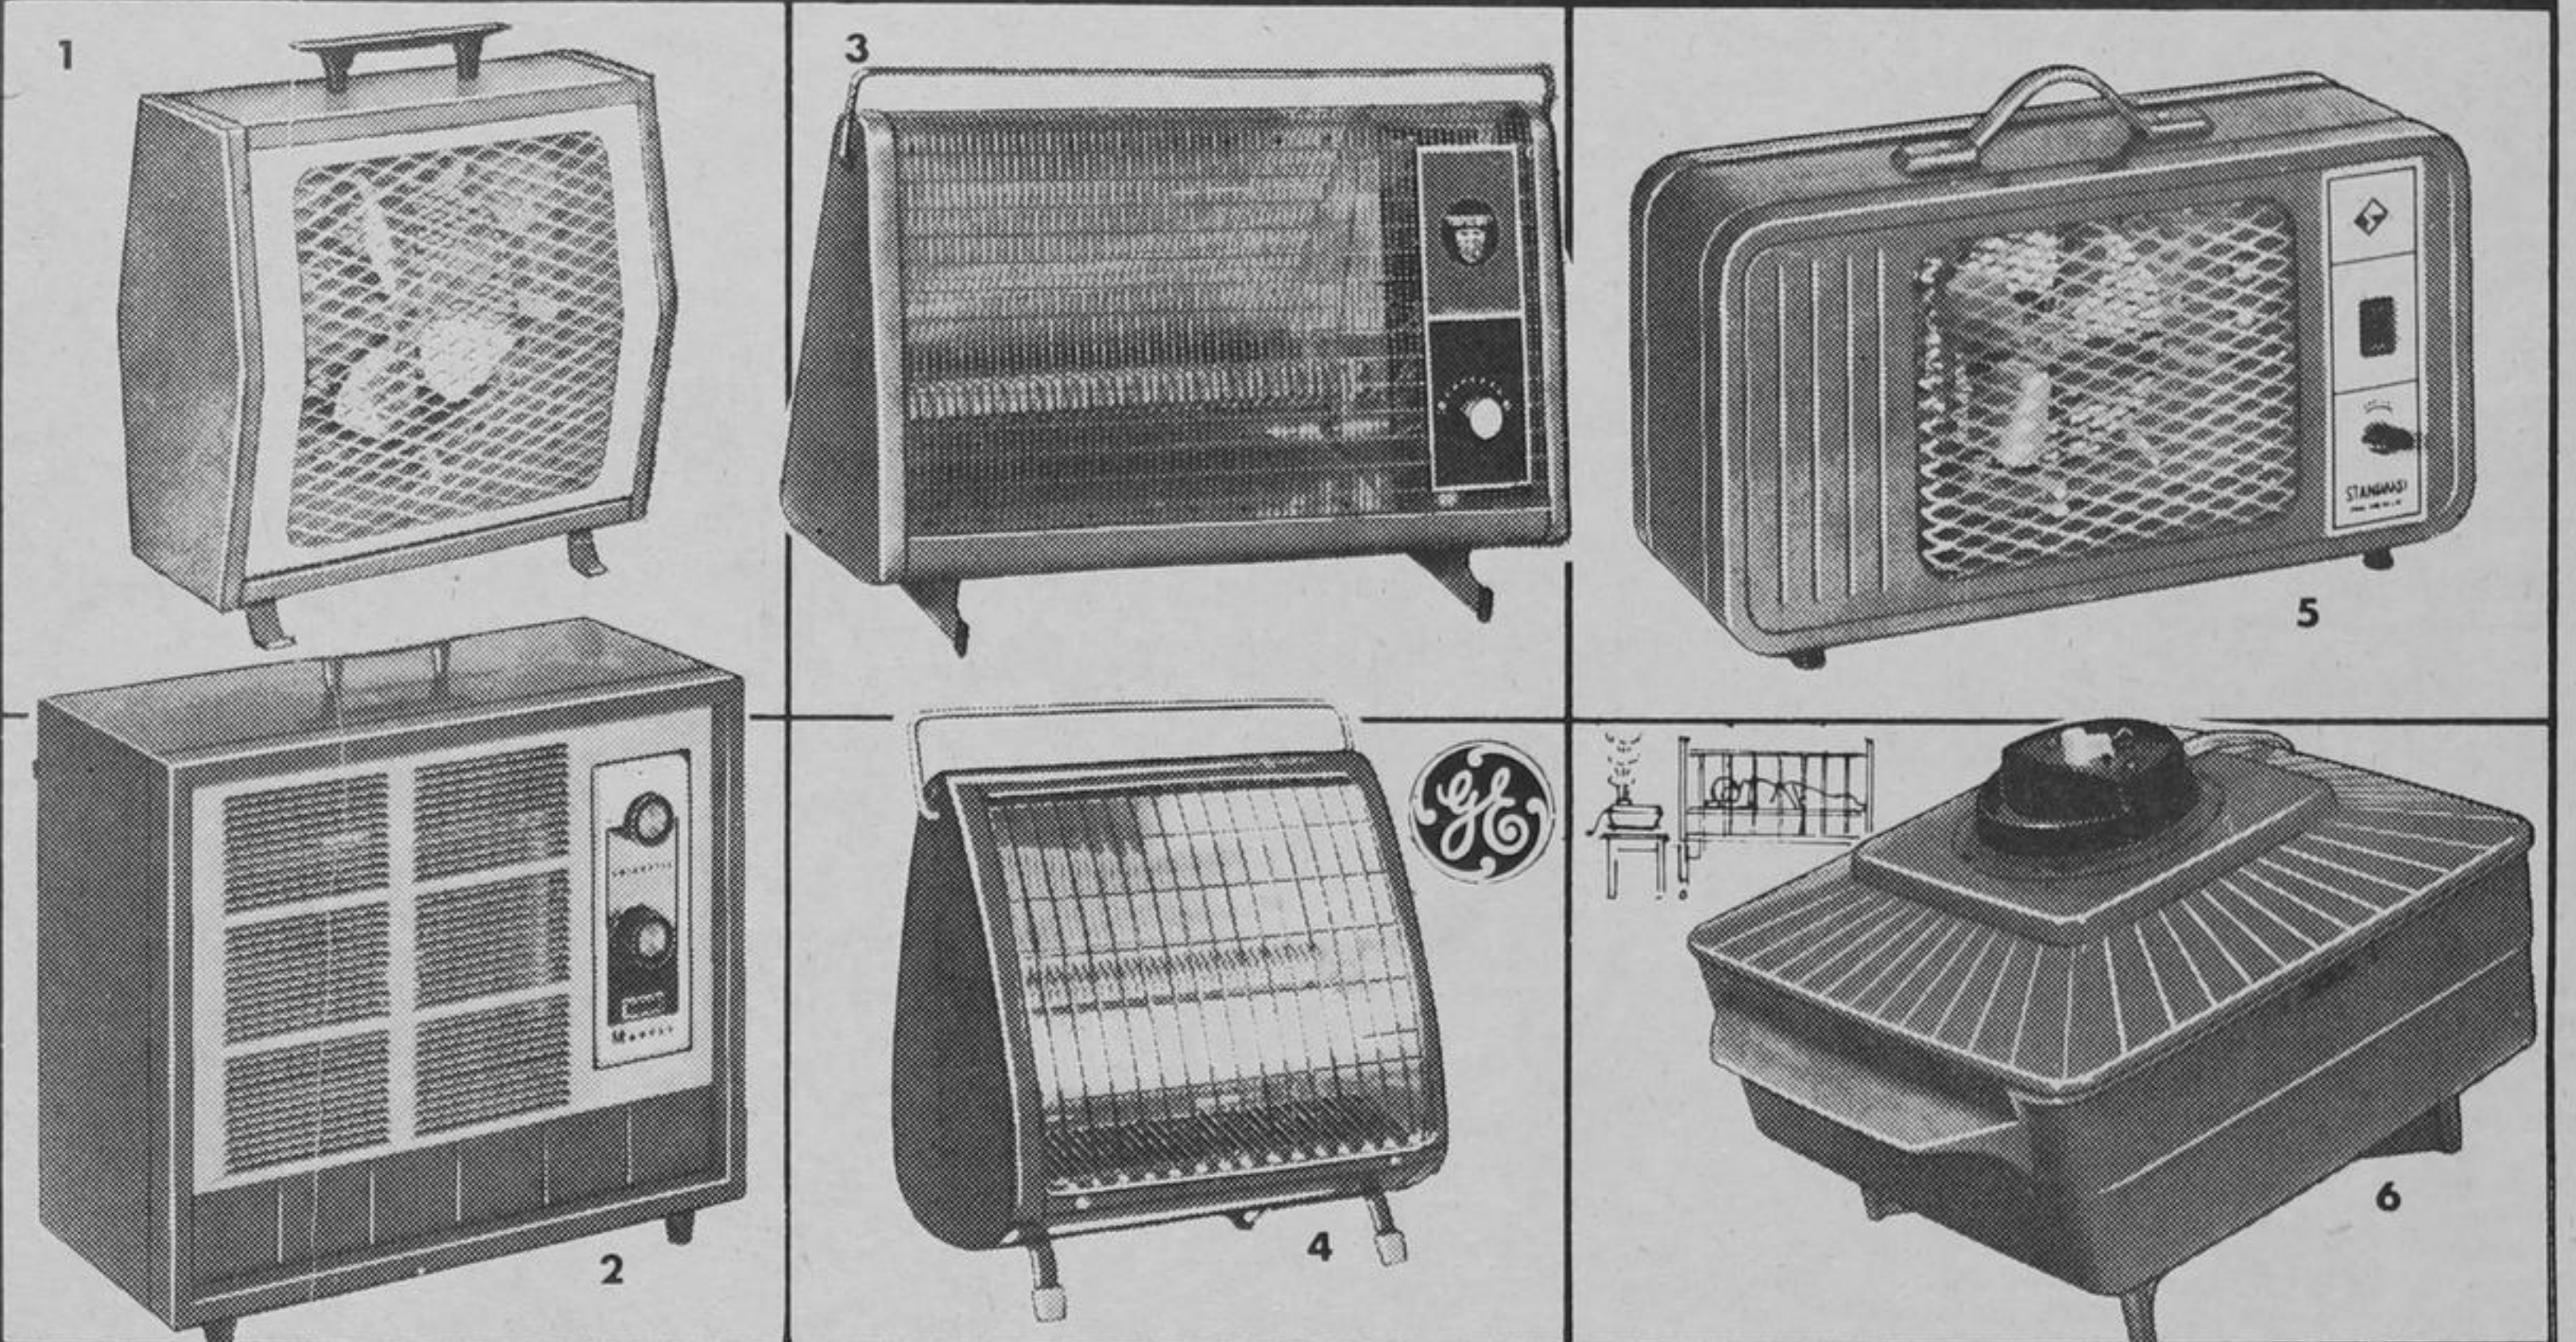

Home Comfort can be economical!

1. NEAT TORCAN FAN-HEATER
Lightweight portable; fast-heat 1500 watt element. Avocado enamelled metal; about 12 1/4 x 12 x 6". Cord... **12.44**

2. MARKEL ALL-STEEL HEATER Dual-heat: 3000/4800-w; 10" fan; heavy duty thermostat. Life time sealed motor; abt. 19 1/2 x 18 x 10" 240V. **89.95**

3. TORCAN RADIANT-TYPE HEAT Fan-forced; 1500-w. element; copper-tone reflector. Thermostatic control; tapered cabinet, 12 1/2 x 6 1/2 x 20". **26.66**

4. C.G.E. RADIANT-TYPE PORTABLE Easy-carry, top-handle model. Safety cut-off, grille. 1000 watts. Thermostat... **16.88**
Fan-forced Dual-Heat Model... $27.88

5. COMPACT FAN-HEATER Thermostatic control; flip-switch for fan/heater. Rotary dial heat-control. 1500-w. 11 x 19 x 7"..... **19.88**

6. SOLARAY 1 1/2-GAL HUMIDIFIER Provides steam 12 to 14 hrs. Vapor-control; nite-lite. CSA approved..... **7.95**
1-Gal. Model: 8-10 hrs. on 1 filling... $4.49