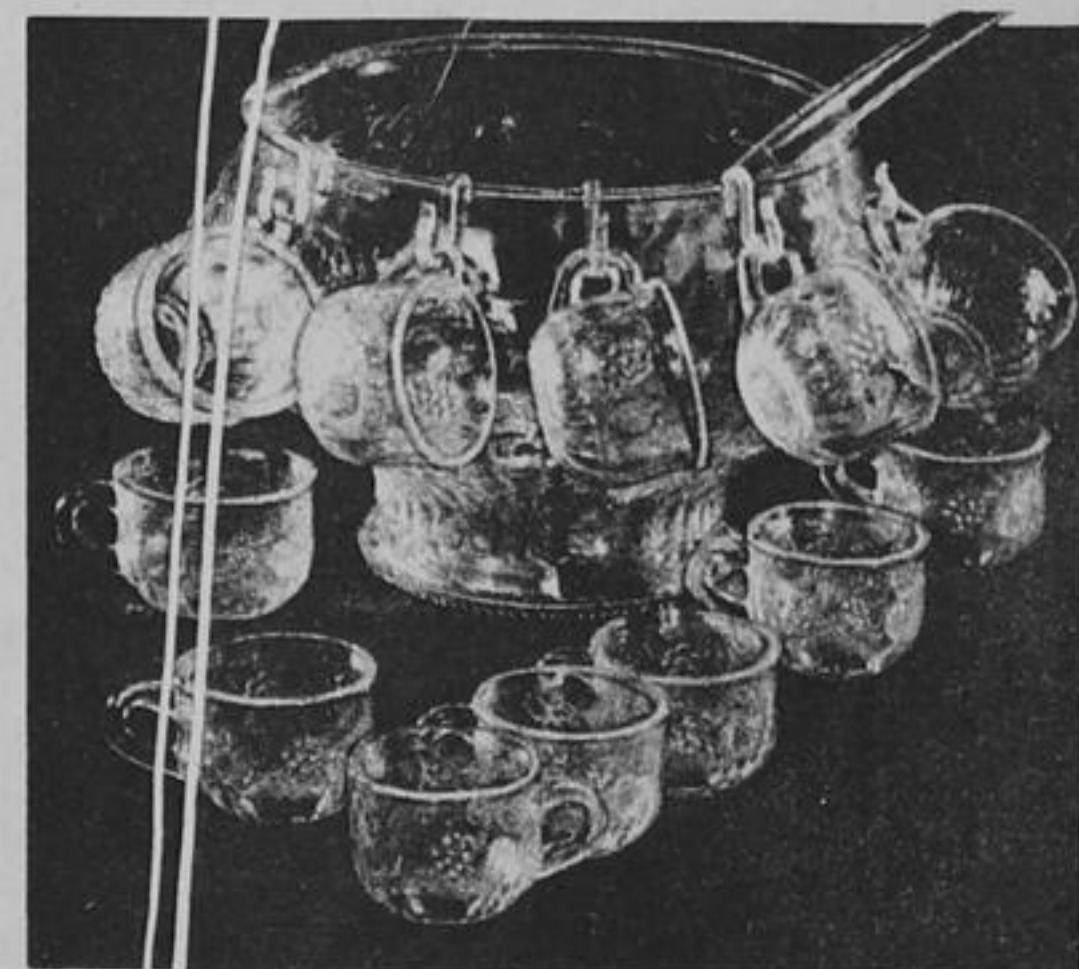

Patterned-glass Punch Bowl Set 3.88

Sure to be the centre of attraction anytime good friends gather round. Large glass punch bowl. Plastic rim hooks hold 12 glass cups. Plastic serving ladle. 26 pieces.

99-0767