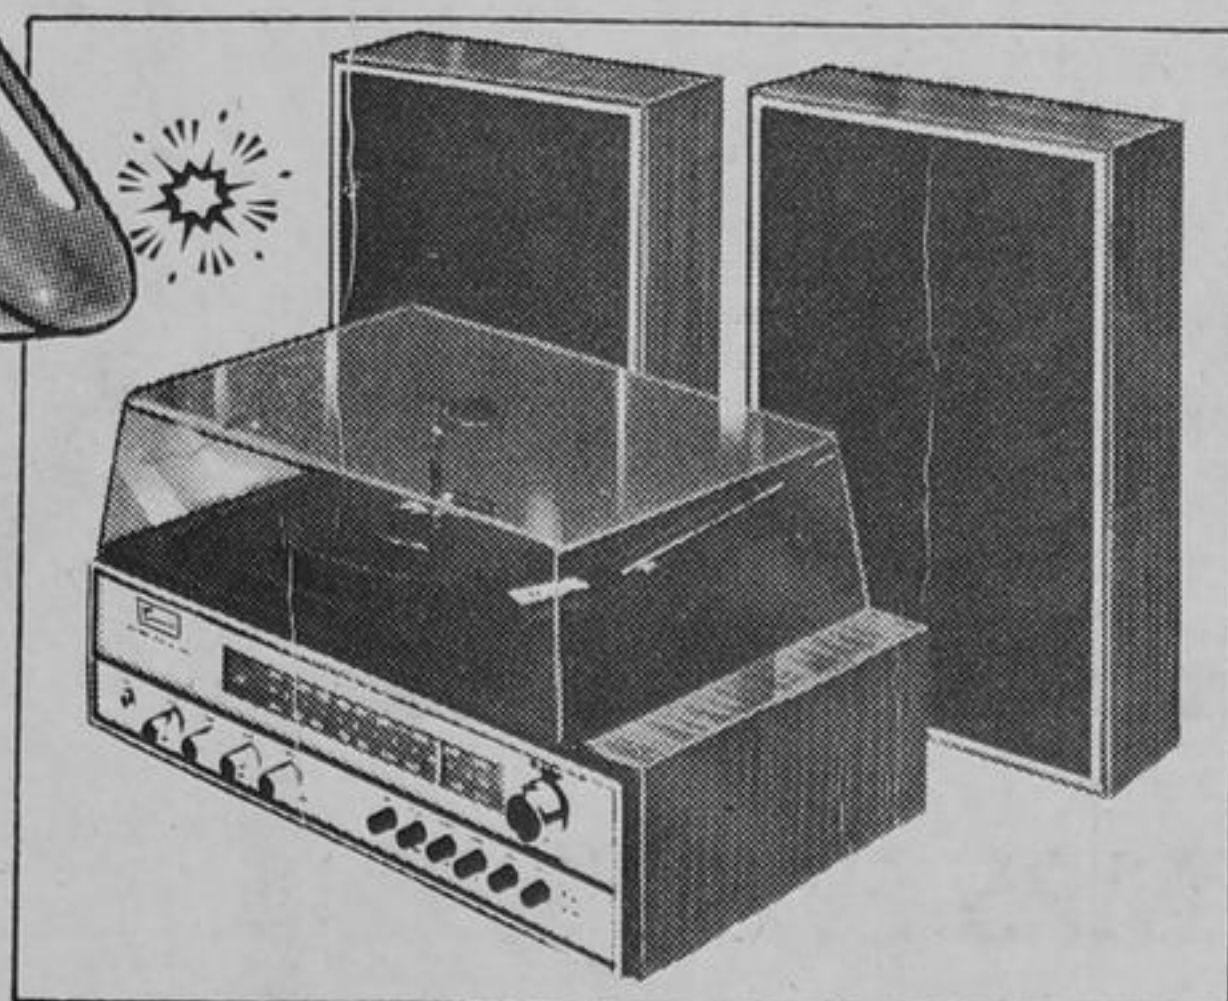

IT'S A GIFT! CONCERTO 3-PIECE
AM/FM Stereo Set

Smooth listening—on radio or records! AM/FM Stereo Receiver, BSR 4-speed turntable, twin speakers. Smart wood-grain styling. Neat smoked dust cover for receiver.

88.88