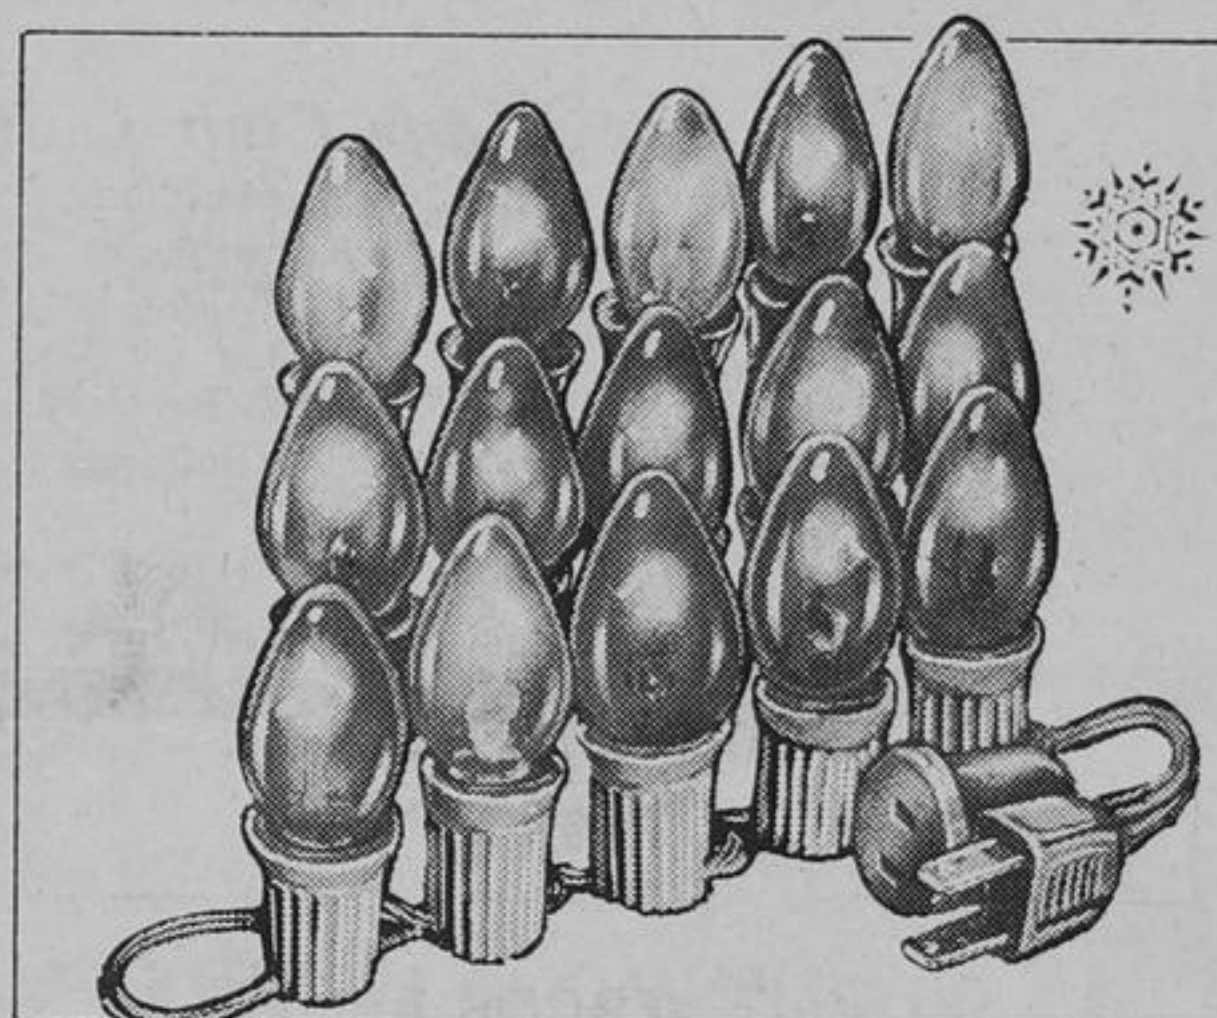

SPECIAL! ONLY $2.49
16-Light Sparkle Set

7-LIGHT SET
Assorted colors

1.44

Extra bulbs, ea. 12c; Pkg. of 4, 44c

12-LIGHT SET
Assorted colors

2.39