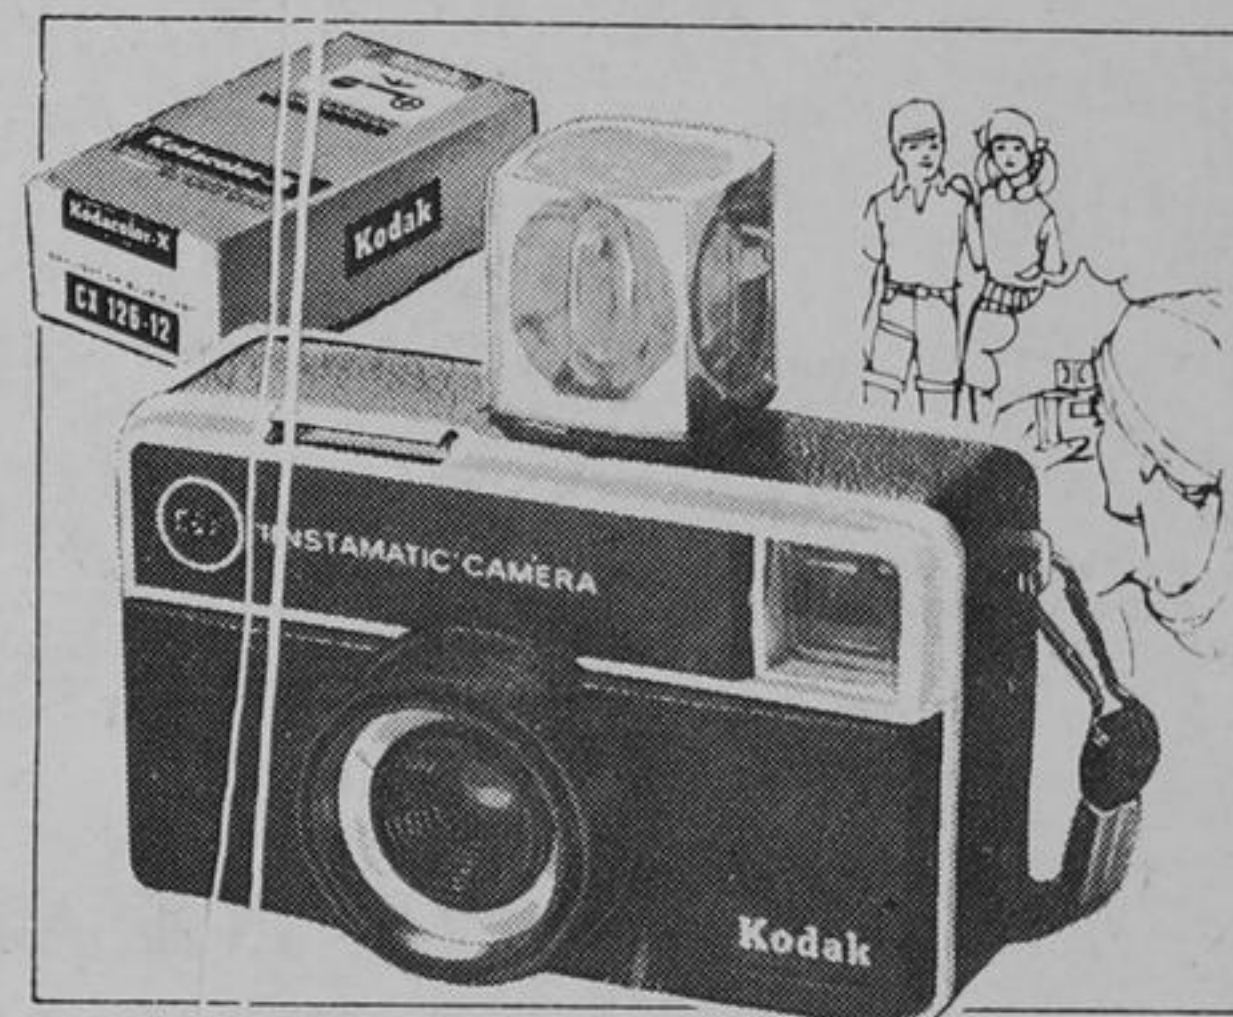

A GIFT THAT WILL CLICK!
Kodak Instamatic Kit

Record those happy Christmas activities to enjoy when it's 80! This Kodak Instamatic camera kit includes 12-exposure film and flashcube. Quantities limited. SPECIAL

15.88

Apply for a Canadian Tire CREDIT CARD

SAVE 20%

ON ALL 1972 STOCK OF