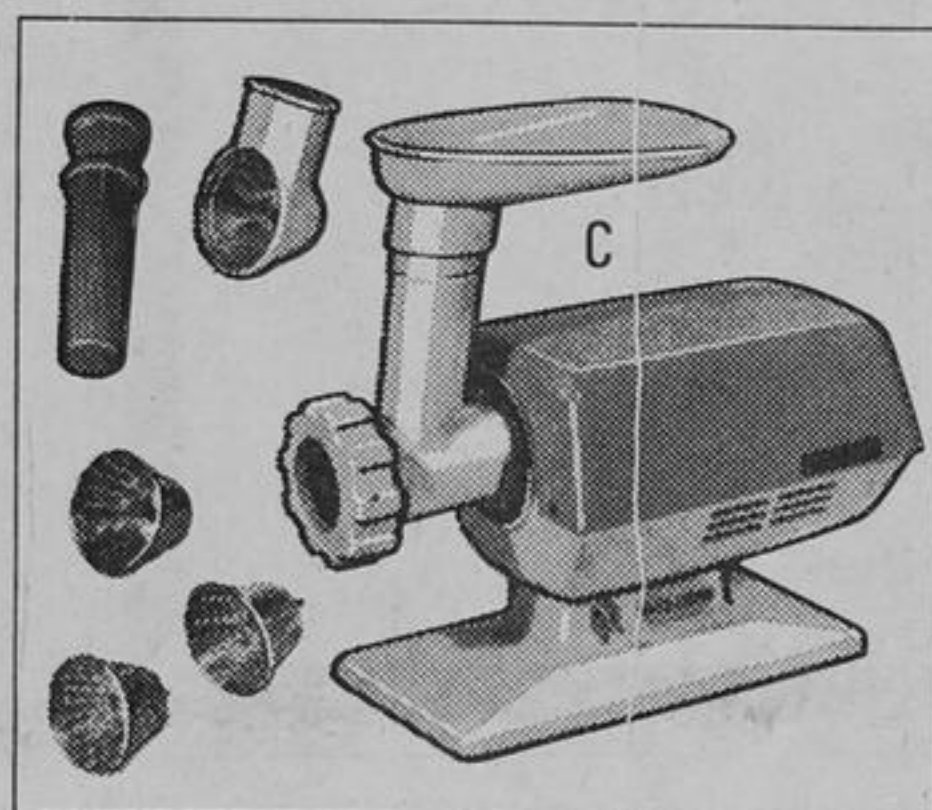

MOULINEX GRINDER

Chops vegetables for salads; grinds meats. Has 2 tempered steel cutting blades, 4 interchangeable drums; vacuum clamp base.

24.77