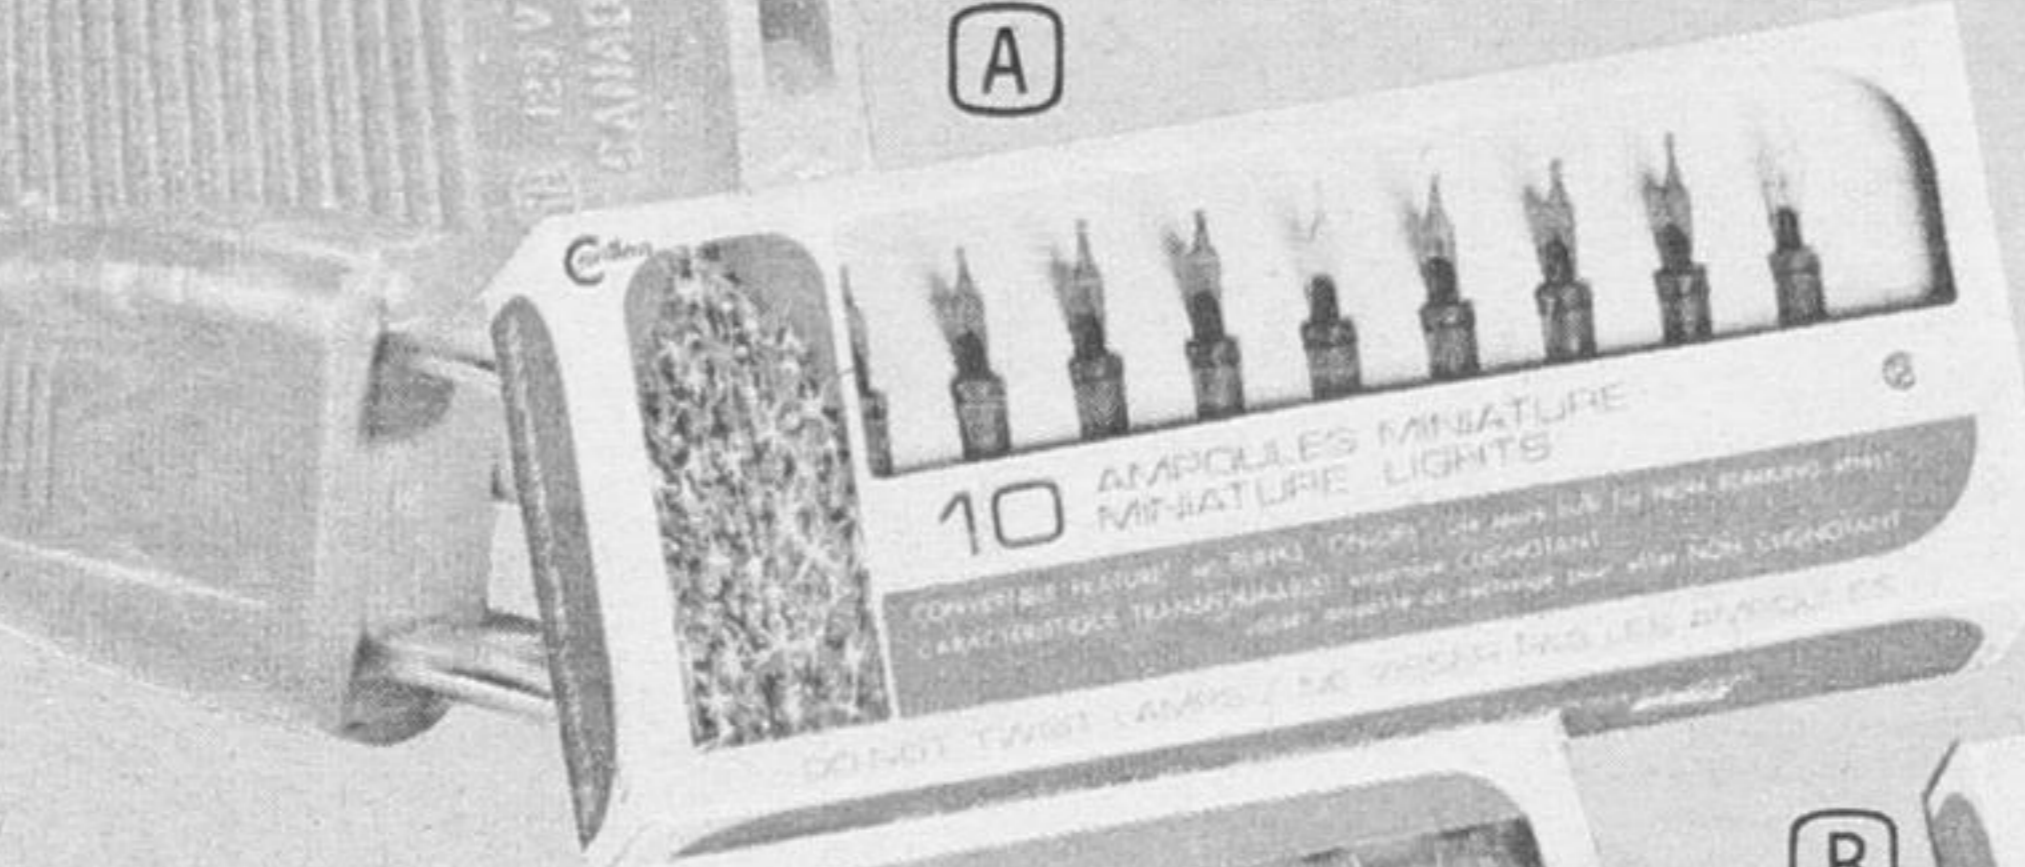

25-LIGHT SET
5.98
51-2526

15 and 25-Light Sets available in Solid Colors Also.
Extra Replacement Bulbs available too.

A

B

C

Indoor Mini-Light Sets

A. **10-LIGHT SET**
(Assort.)
1.29
51-2311

B. **20-LIGHT SET**
(Assorted Colors)
1.59
51-2321