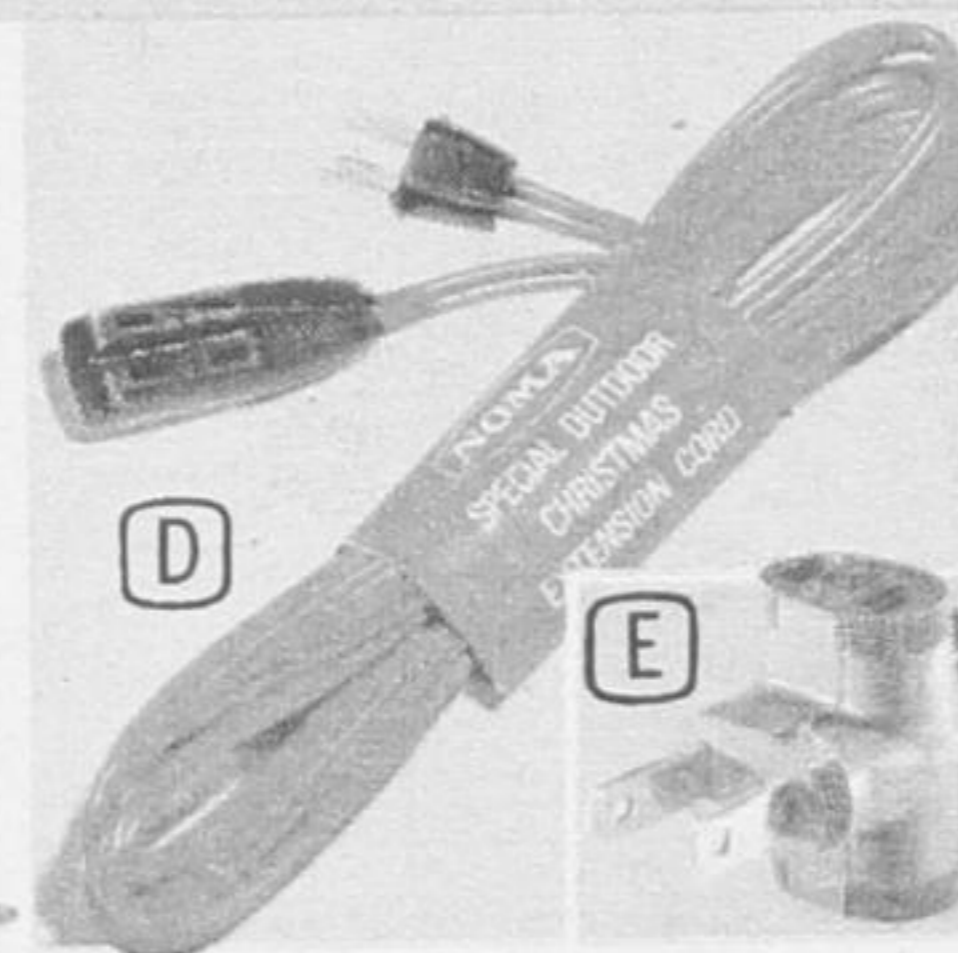

D

D. **15' Outdoor Extension**
Reg. $1.59. Heavy-duty. 52-2443x **1.19**
25' Cord. 52-2453. Reg. 2.39, $1.88
15' Indoor Cord 52-2415, 99¢

E

E. **3-Way Cube Tap**
Brown rubber. 52-1570x **.39**
Ivory Cube Tap ..... 49¢