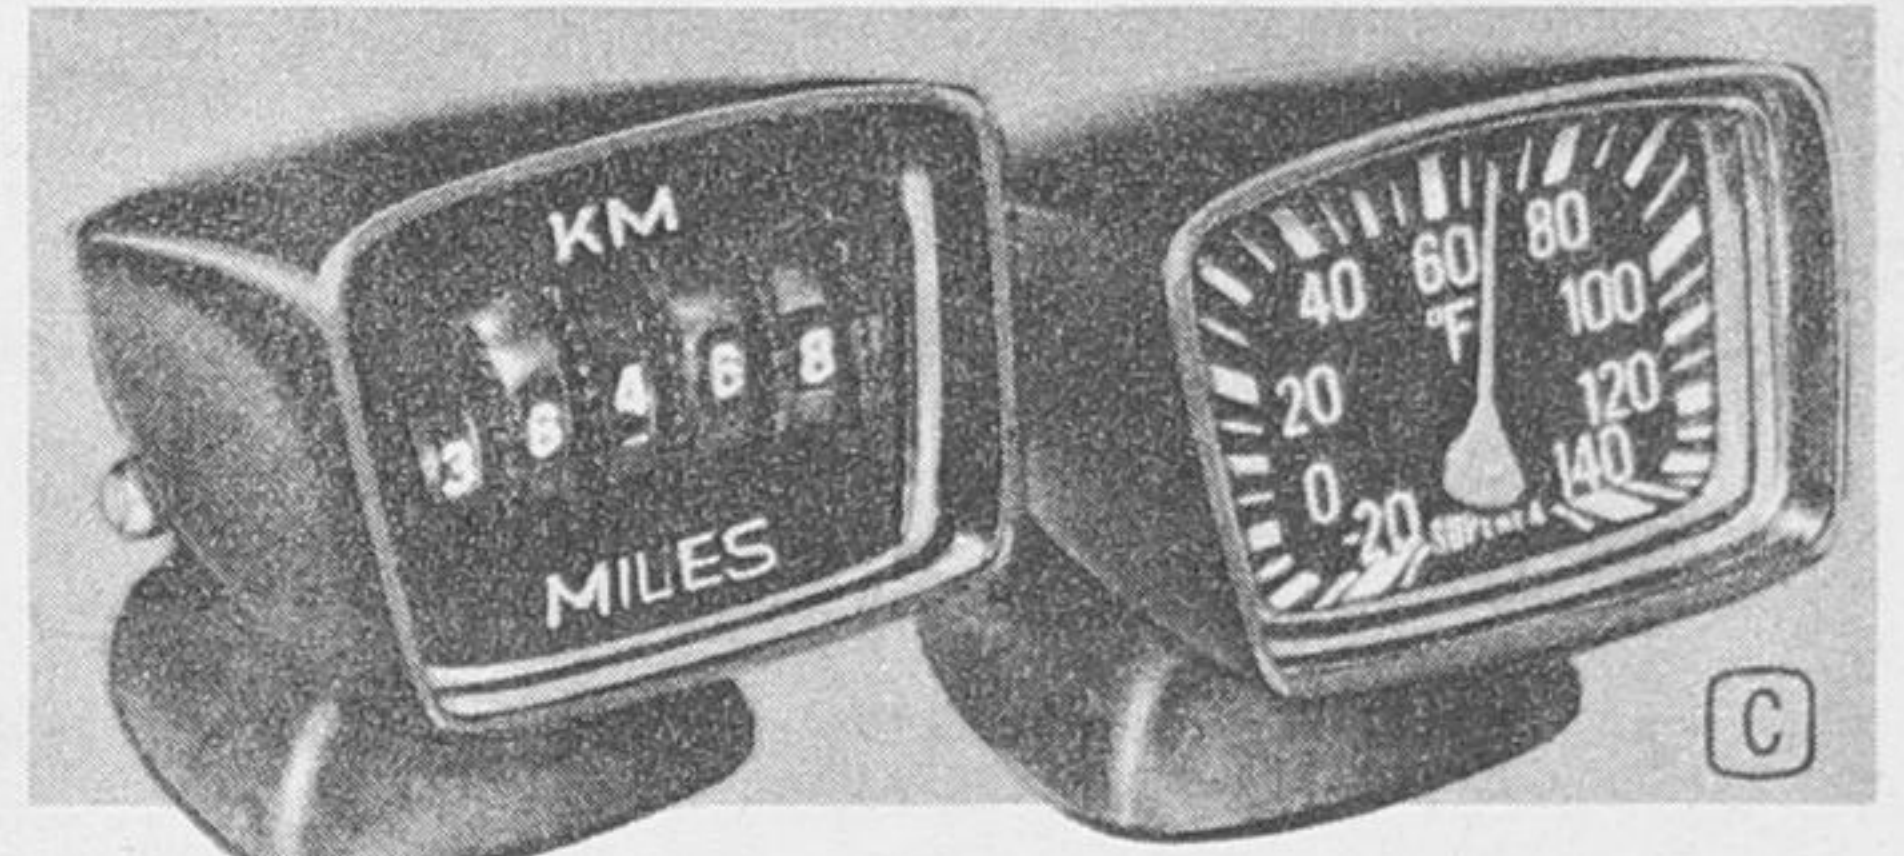

C. Mileage-Minder and Thermometer

Get BOTH for ONLY **1.77**

Handsome RALLYE gift set of twin dash accessories. Black plastic housings with pressure mount. 99-0795

Airguide Sebring

Lighted Compass

7.69

Accurate, fine quality aircraft type for car or boat. No wiring — has its own battery. Reg. 8.79. 37-1110