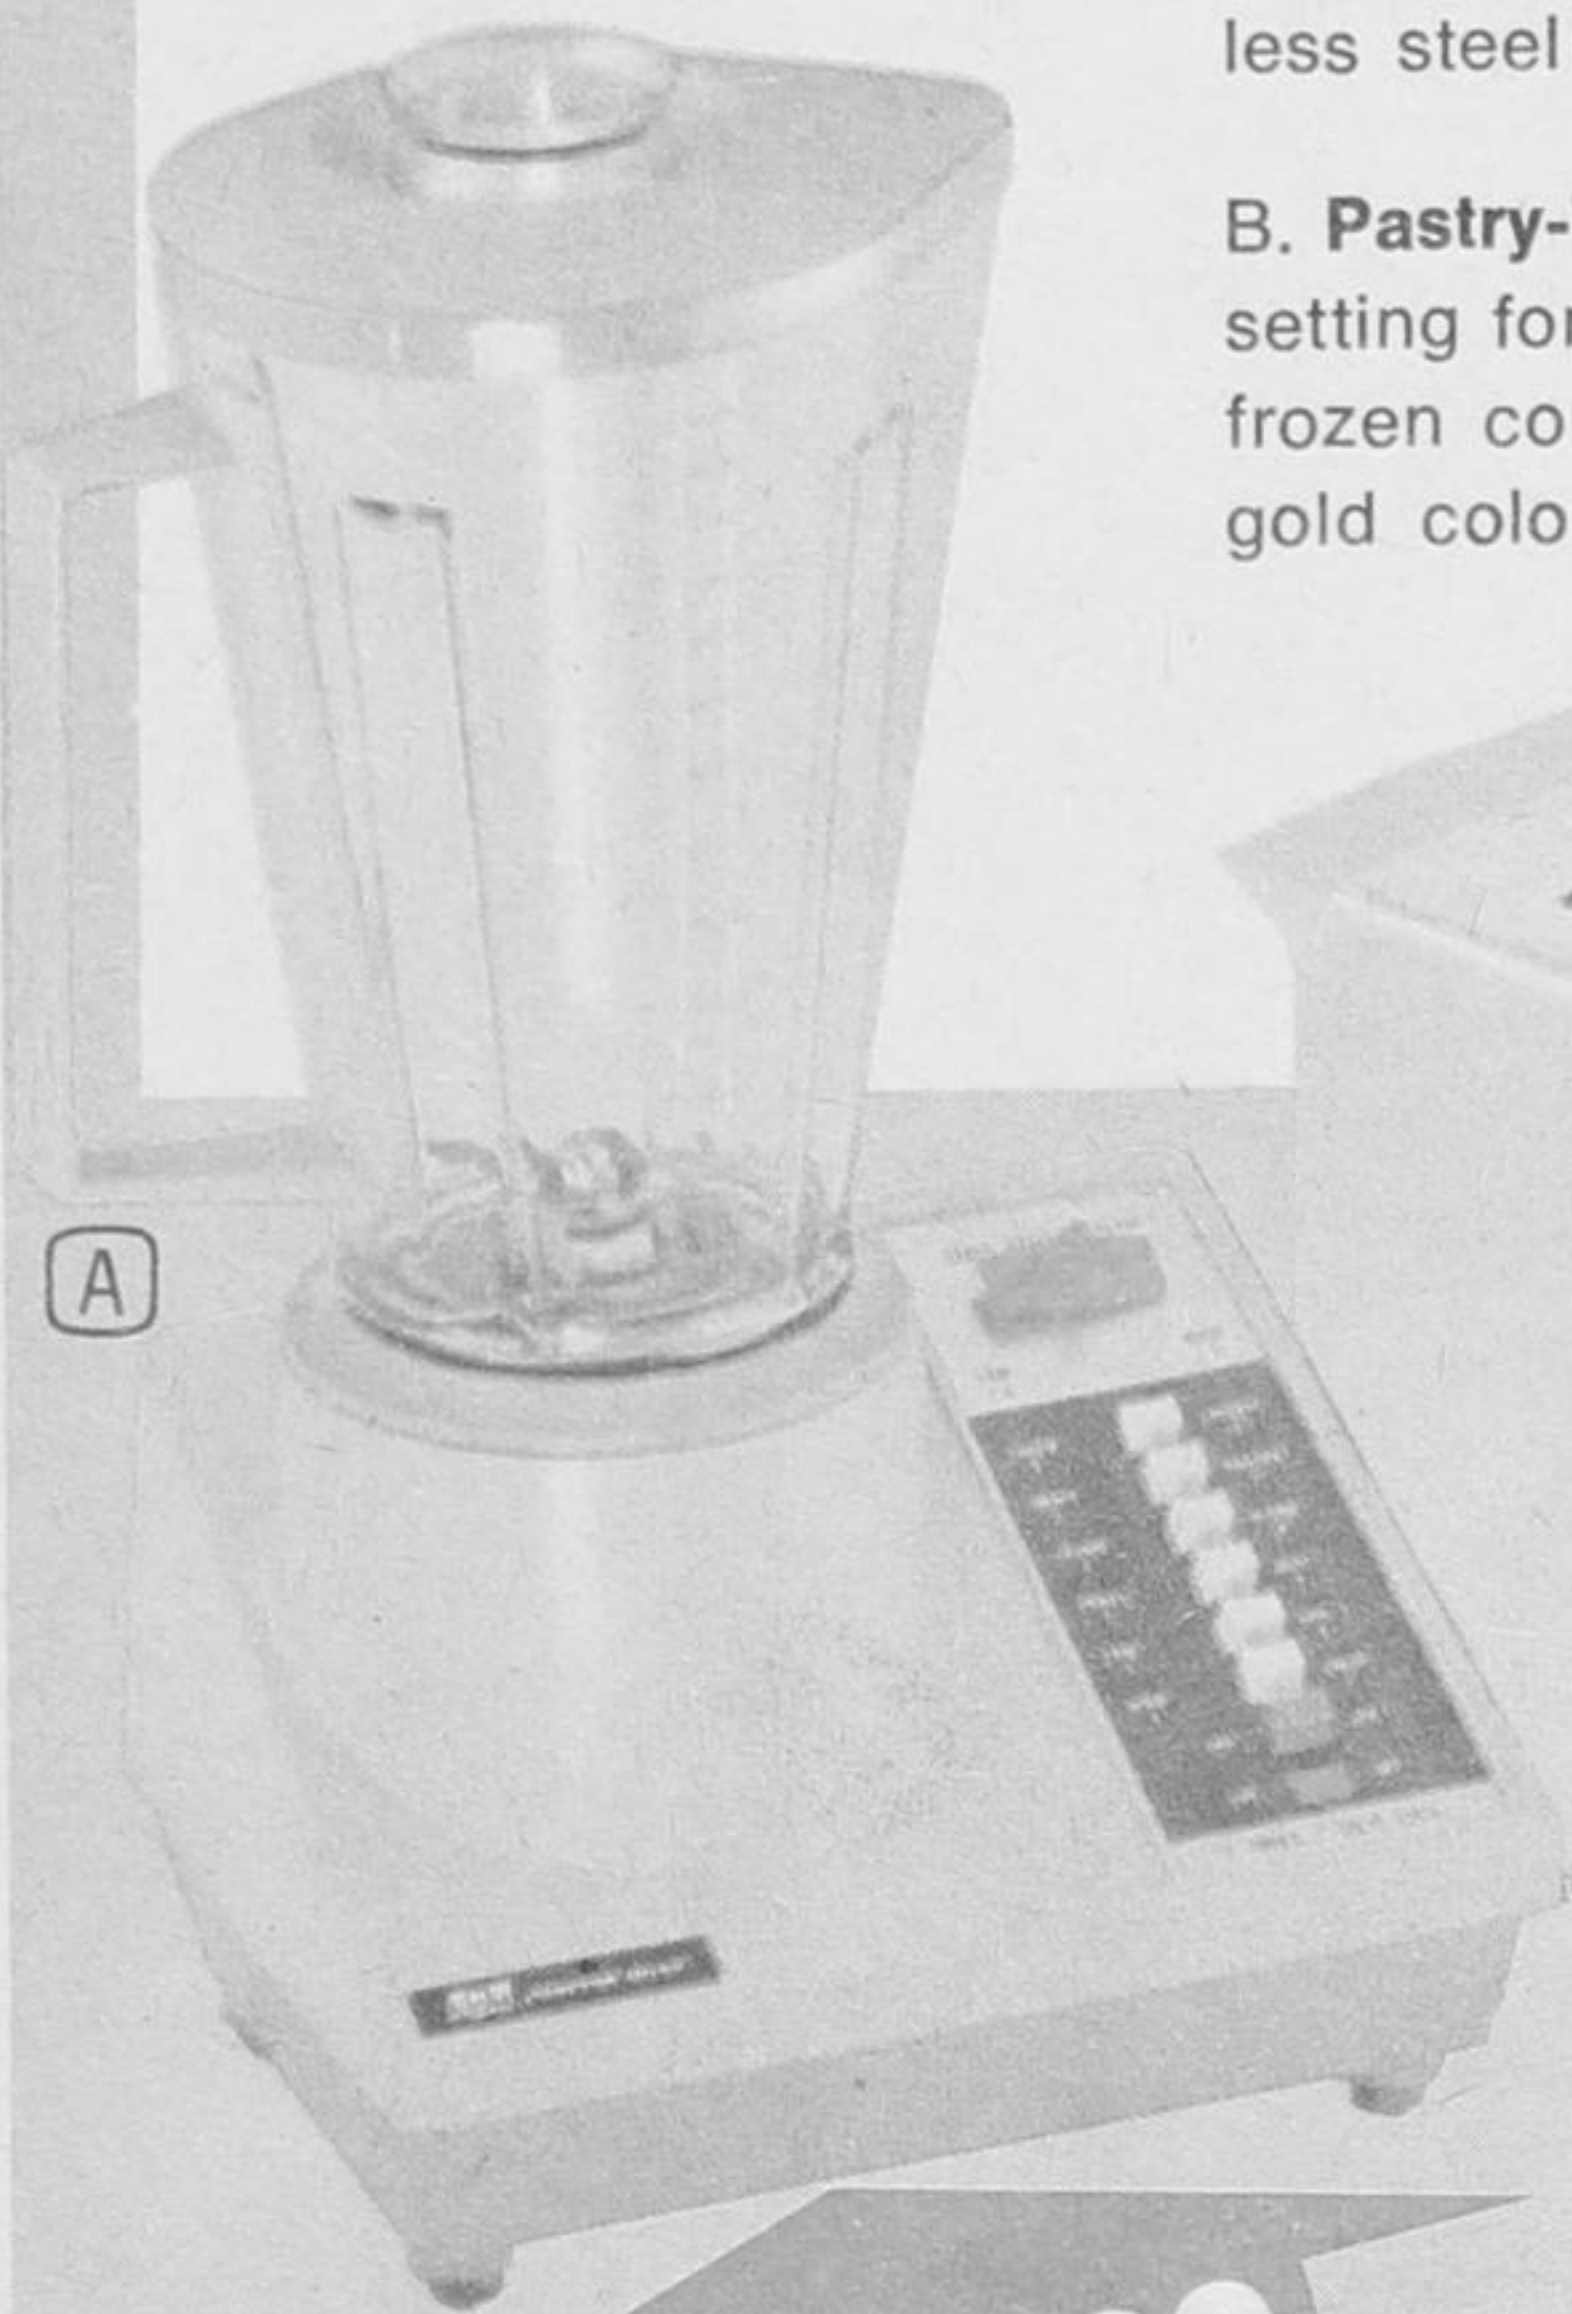

PROCTOR SILEX Combination Offer!

A. New 12-Speed Blender — Solid state. Big 48-oz. glass jar has removable stainless steel blades. Gold color. 43-1919

B. Pastry-Toast Pop-Up Toaster — Pastry setting for perfect heating of 'pop-tarts', frozen convenience foods. Chrome and gold color. 43-0817

C. New Toaster-Oven — The answer to every toasting need. Oven heats up to 500°. Front slide controls. Chrome with gold color panels. 43-1157

D. Glass Coffee Percolator — No oily, metallic taste. Has taste selector for desired strength. Removable 11-cup bowl has gold colored motif. 43-0410