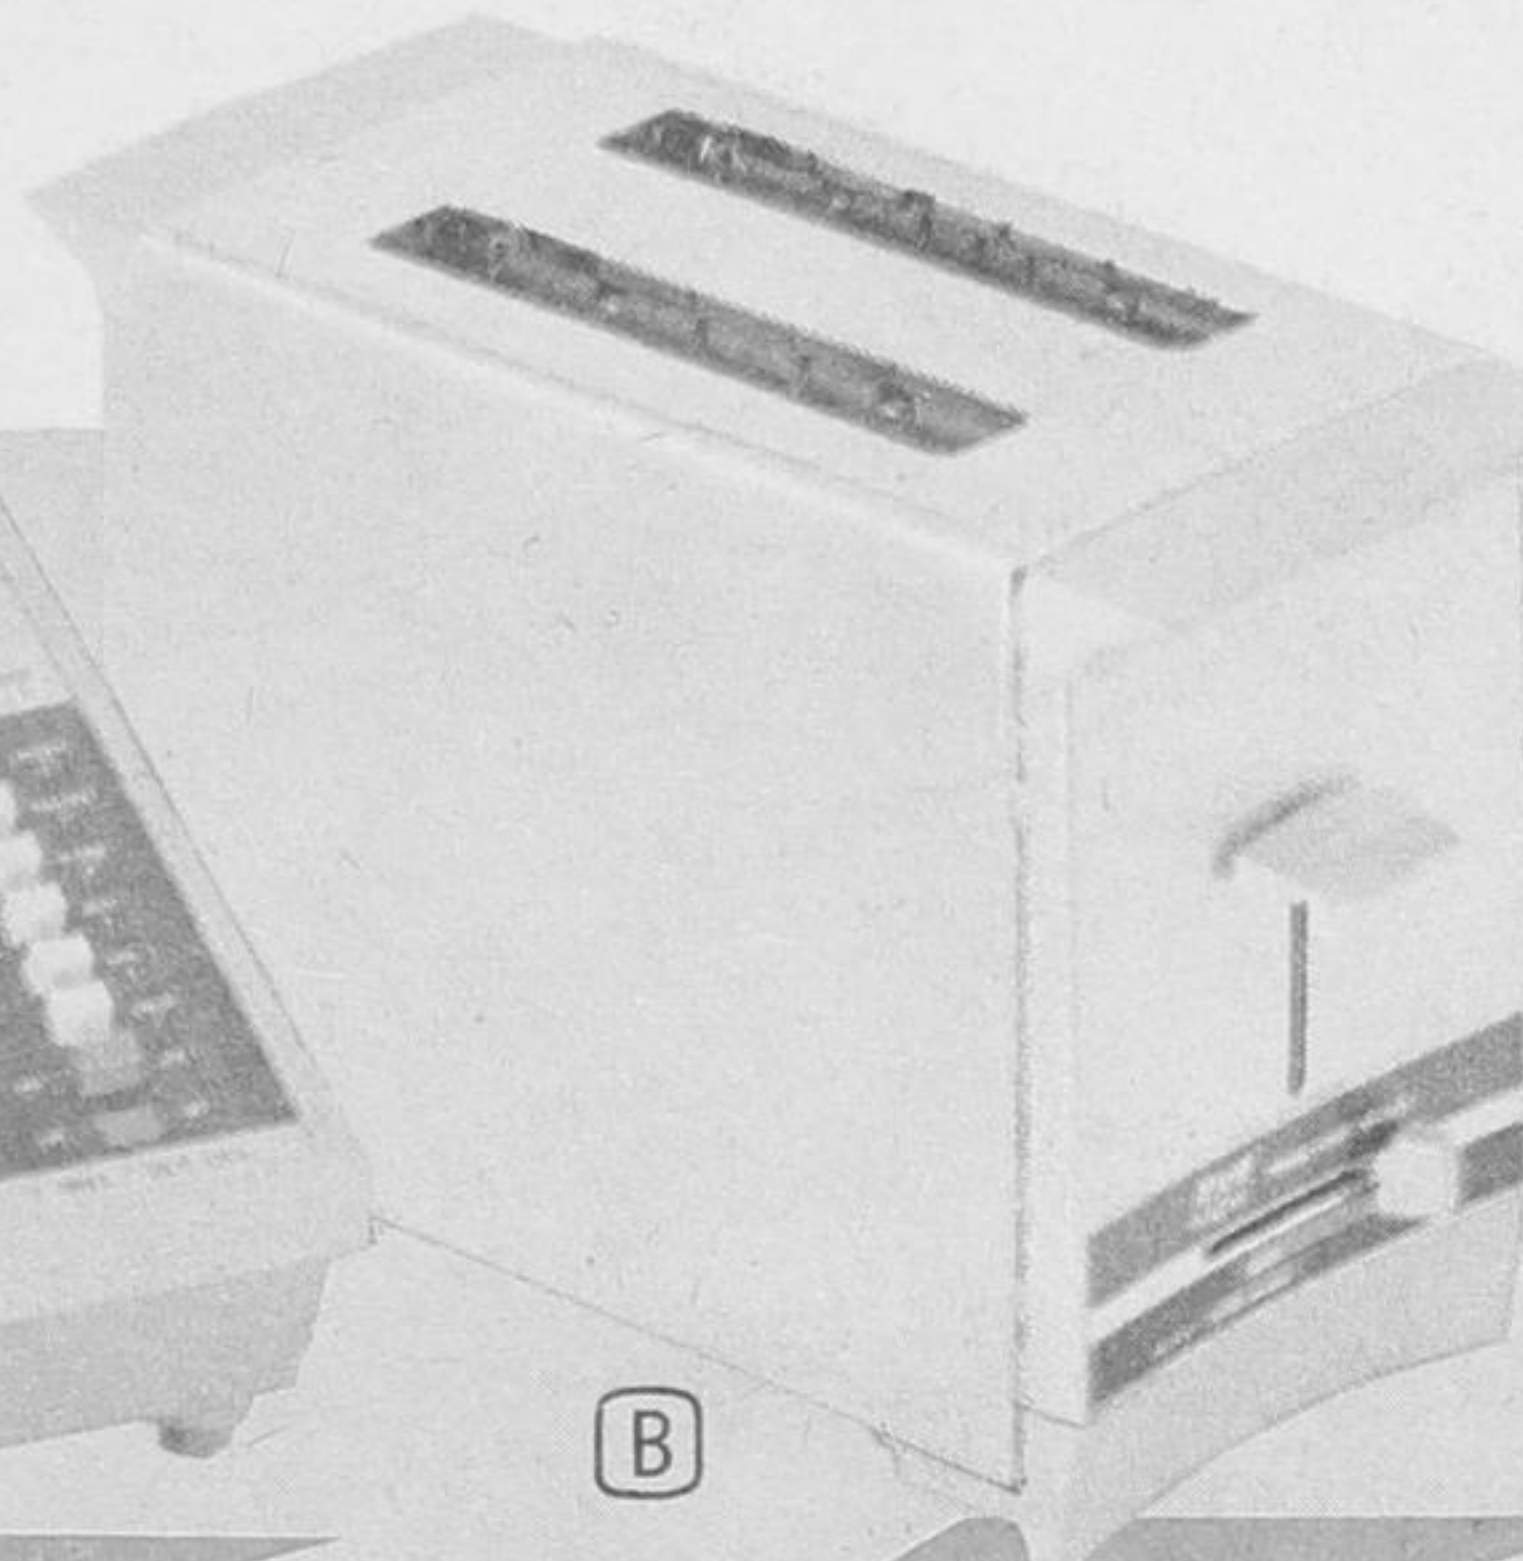

PROCTOR SILEX Combination Offer!

A. New 12-Speed Blender — Solid state. Big 48-oz. glass jar has removable stainless steel blades. Gold color. 43-1919

B. Pastry-Toast Pop-Up Toaster — Pastry setting for perfect heating of 'pop-tarts', frozen convenience foods. Chrome and gold color. 43-0817

C. New Toaster-Oven — The answer to every toasting need. Oven heats up to 500°. Front slide controls. Chrome with gold color panels. 43-1157

D. Glass Coffee Percolator — No oily, metallic taste. Has taste selector for desired strength. Removable 11-cup bowl has gold colored motif. 43-0410

26.99
Save $3.00

15.99
Save $2.00

28.88
Save $4.11

15.99
Save $2.00

Buy one of the above at a Sale Price

Deluxe Spray-Steam and Dry Iron — With easy-to-read 'Temp-O-Guide'. Full heat range for all fabrics. 17 vents give instant steam without spattering. In Harvest Gold color. 43-2528

... then you get this Proctor Silex iron for less than

1/2 PRICE

Reg. $15.99

7.88

SEE WHAT YOU SAVE . . .

Total Reg. $45.98
YOU SAVE $11.11

Total Reg. $33.98
YOU SAVE $10.11

Total Reg. $48.98
YOU SAVE $12.22

Total Reg. $33.98
YOU SAVE $10.11

GUARANTEE

30-day Canadian Tire over-the-counter replacement . . .

PLUS

1-year Proctor Silex Guarantee against defects in workmanship and materials