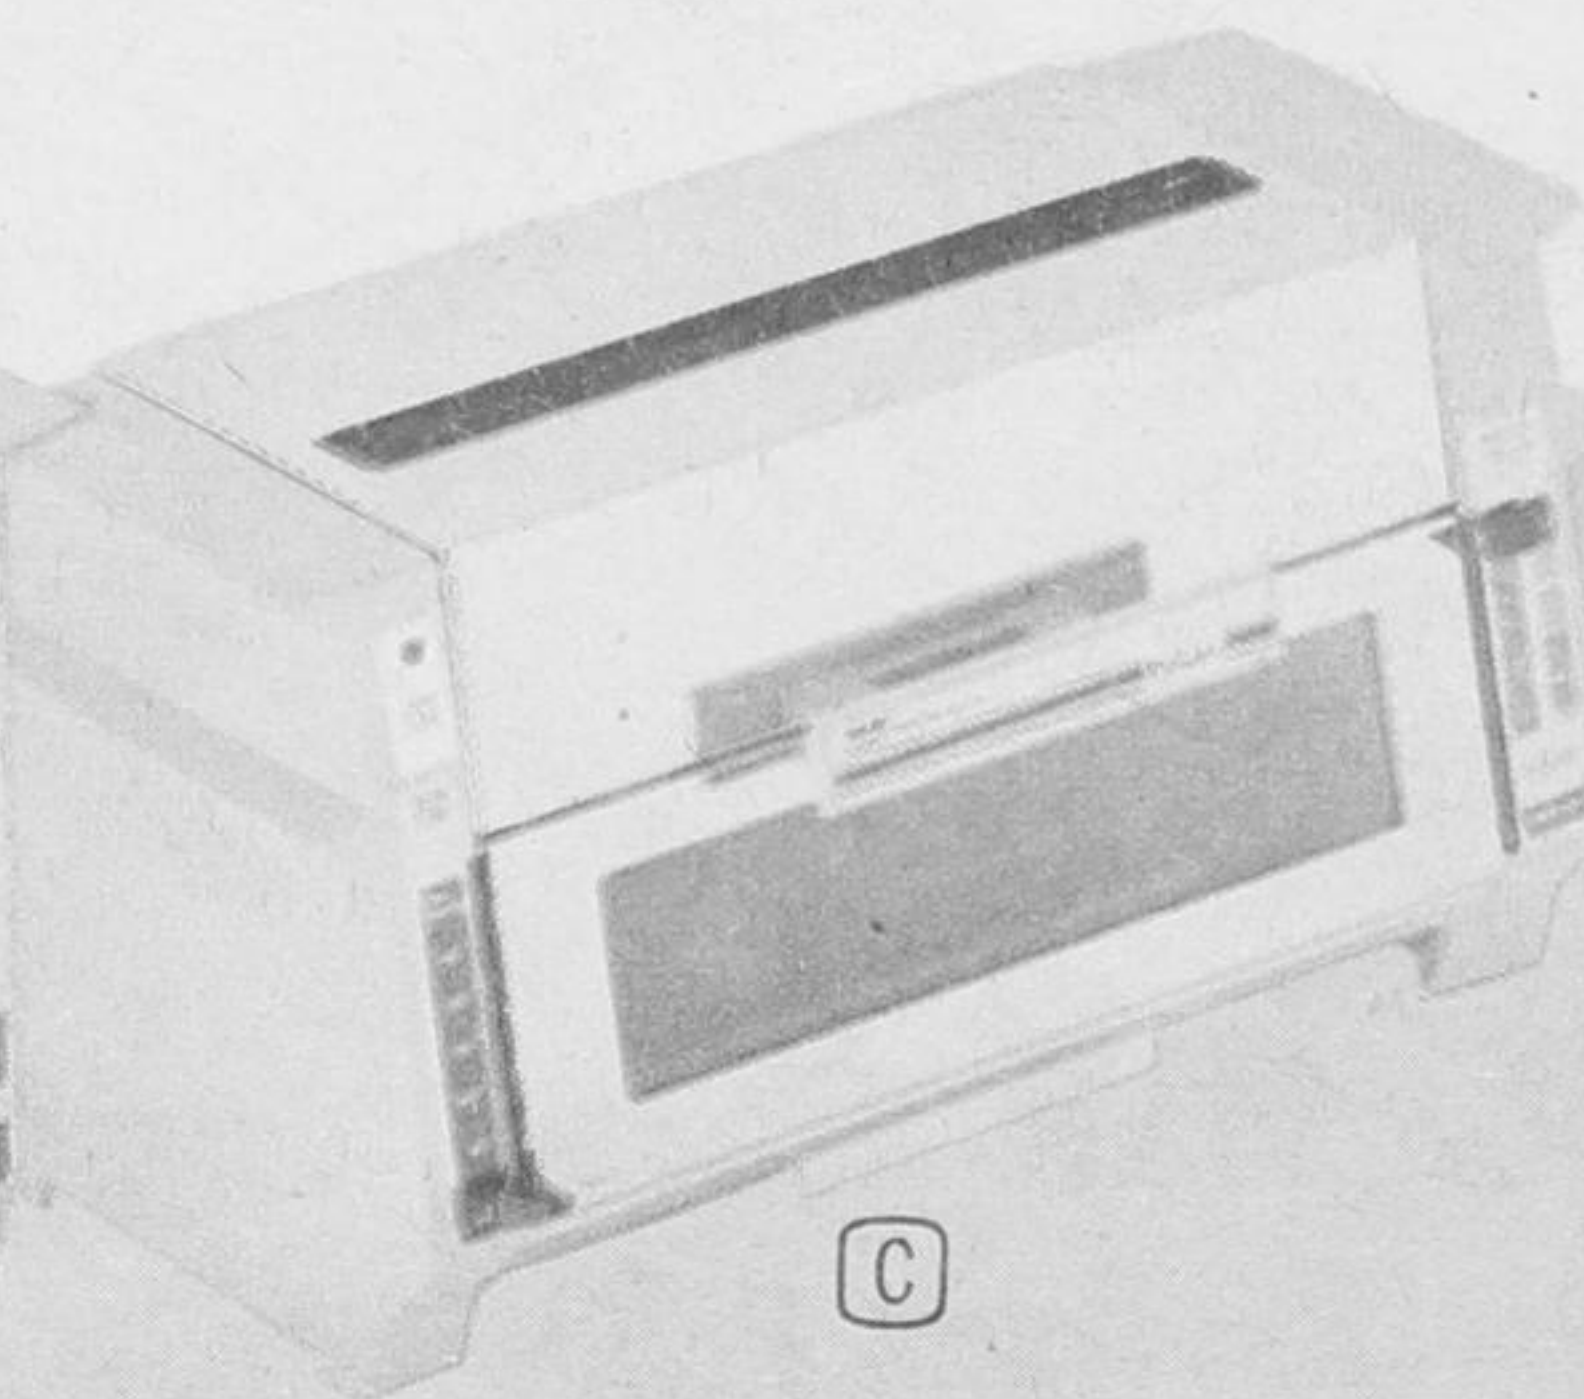

PROCTOR SILEX Combination Offer!

A. New 12-Speed Blender — Solid state. Big 48-oz. glass jar has removable stainless steel blades. Gold color. 43-1919

B. Pastry-Toast Pop-Up Toaster — Pastry setting for perfect heating of 'pop-tarts', frozen convenience foods. Chrome and gold color. 43-0817

C. New Toaster-Oven — The answer to every toasting need. Oven heats up to 500°. Front slide controls. Chrome with gold color panels. 43-1157

D. Glass Coffee Percolator — No oily, metallic taste. Has taste selector for desired strength. Removable 11-cup bowl has gold colored motif. 43-0410