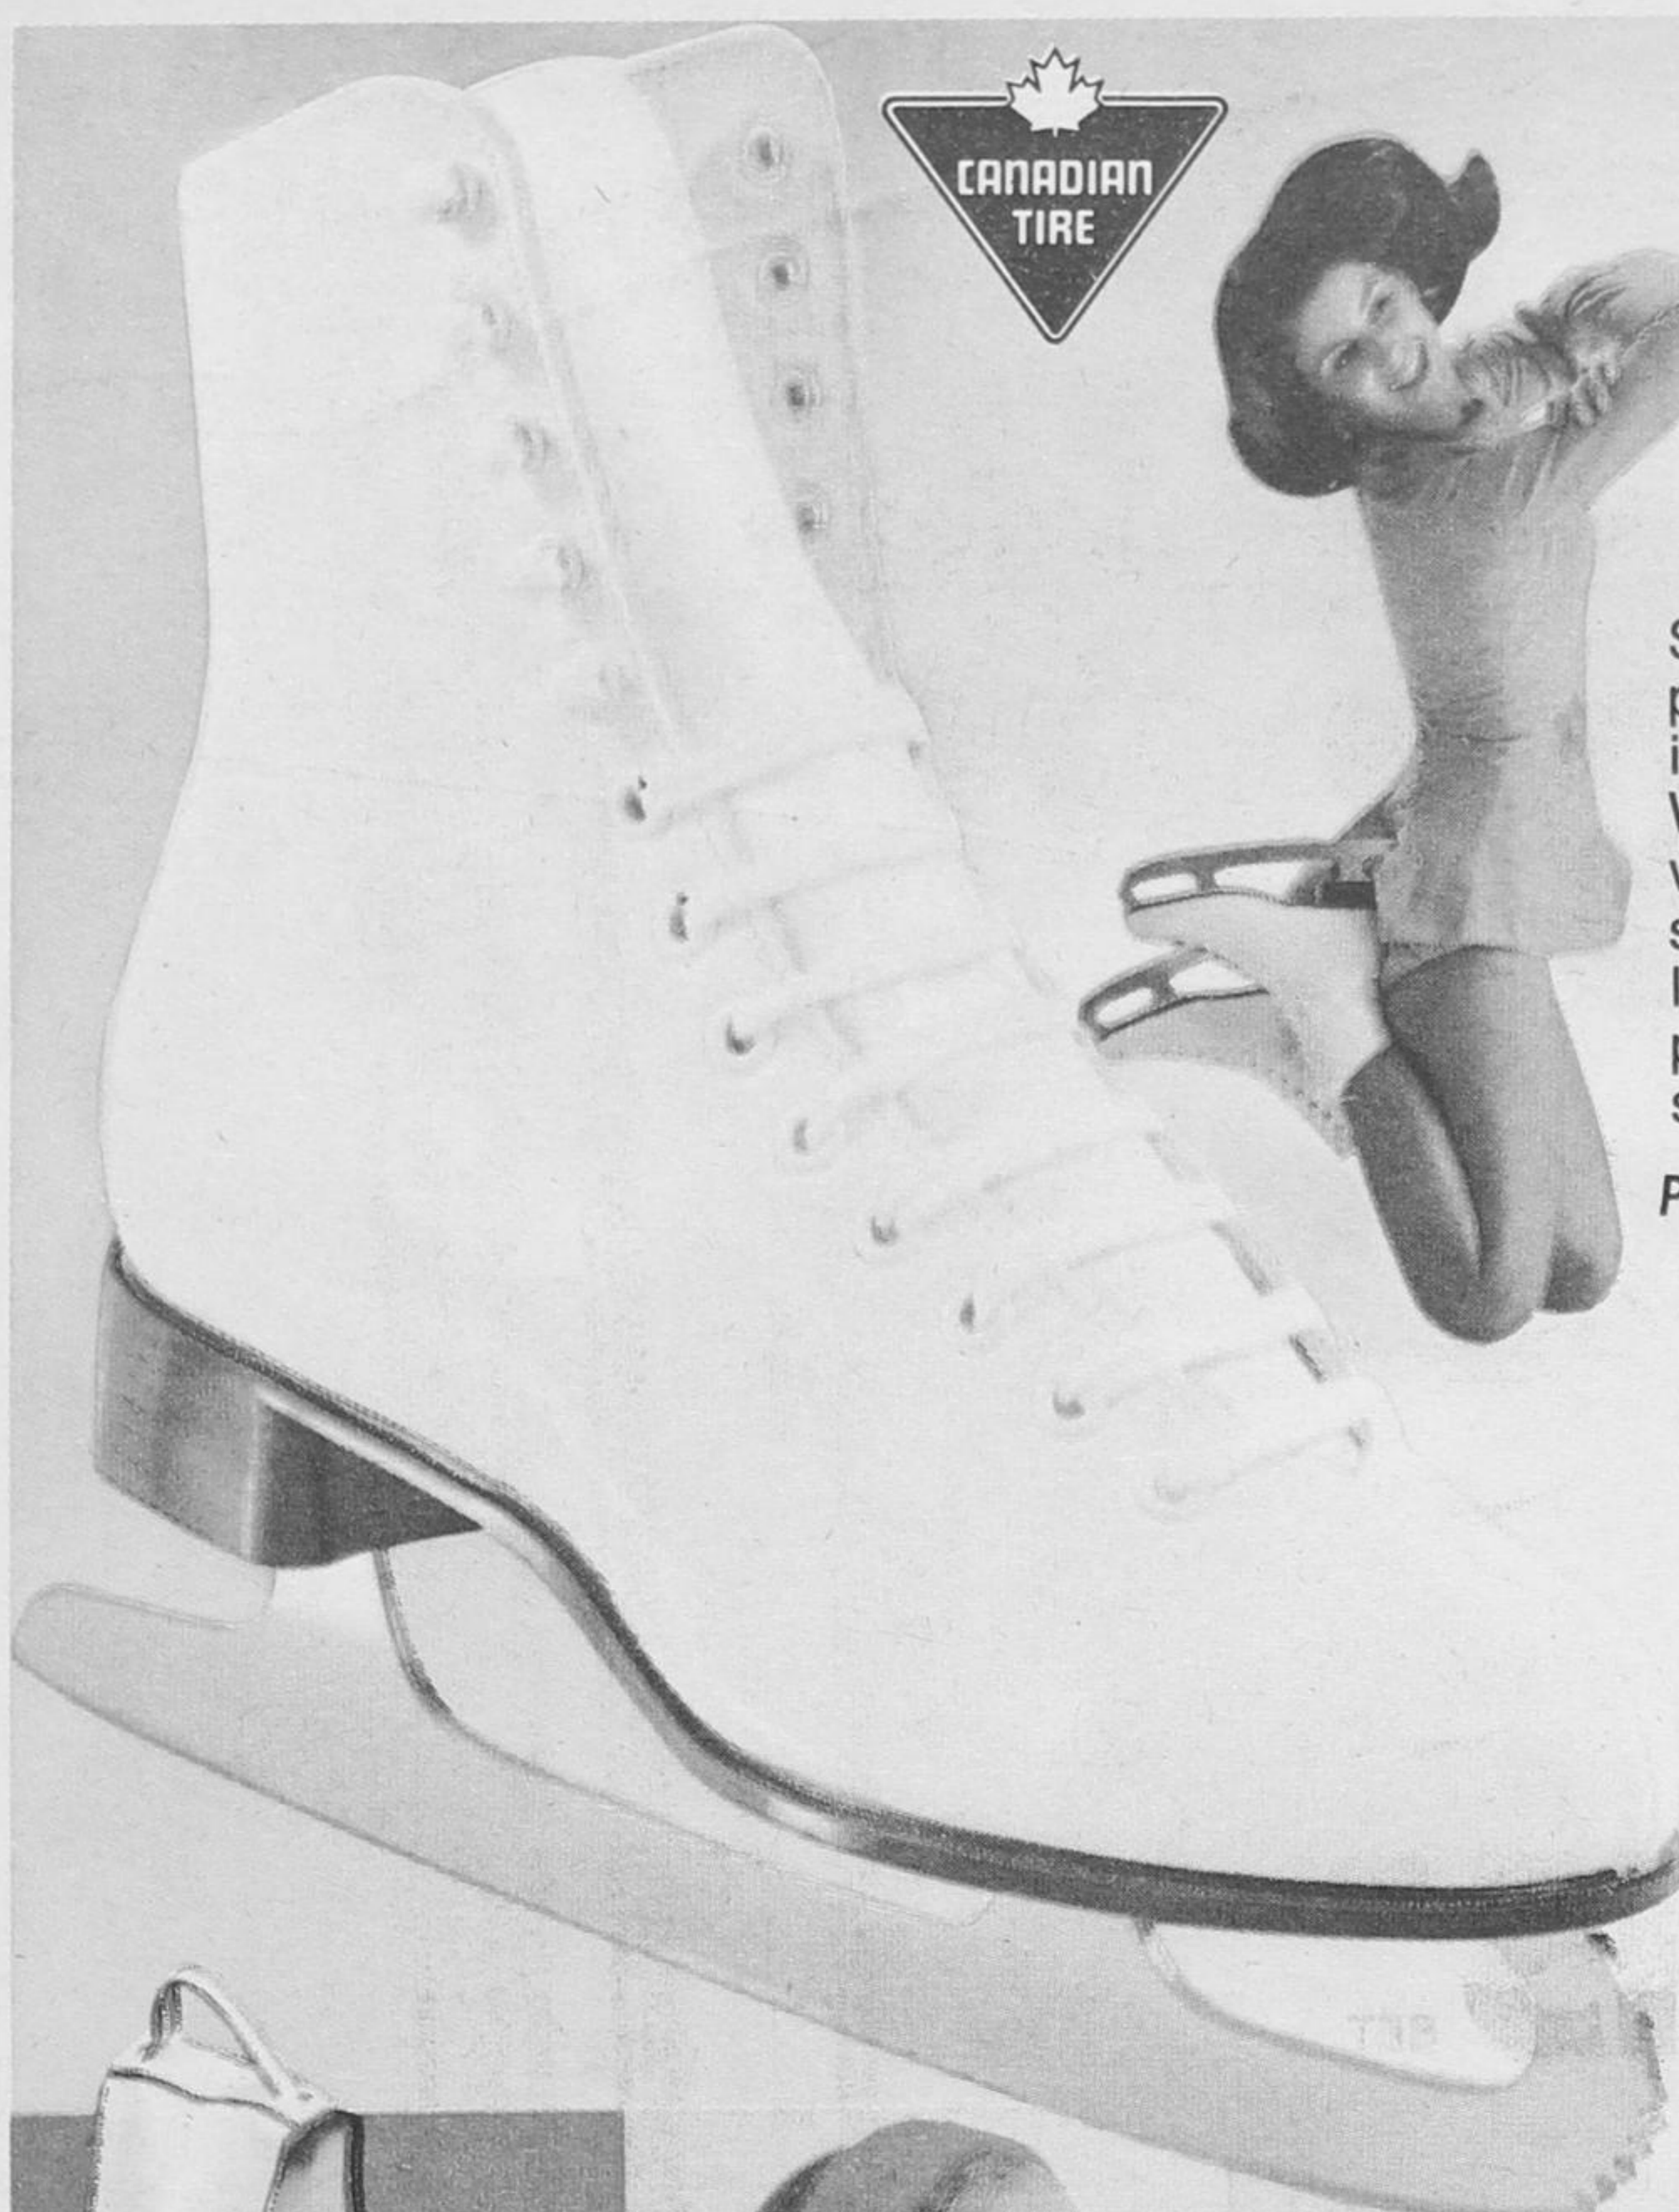

Otto and Maria Jelinek Figure Skating Outfit

$5.18 Reduction

Star in your own ice capades! 'Autographed' outfit is designed for comfort. White, top-grain leather boot with padded ankle; long strong counters. Split-leather lining from top to toe. One-piece sole, heel. Women's sizes 4 to 10. 83-3654x.

17.77

Pair
Reg. $22.95

Put a pair 'on ice' with a Canadian Tire CREDIT CARD