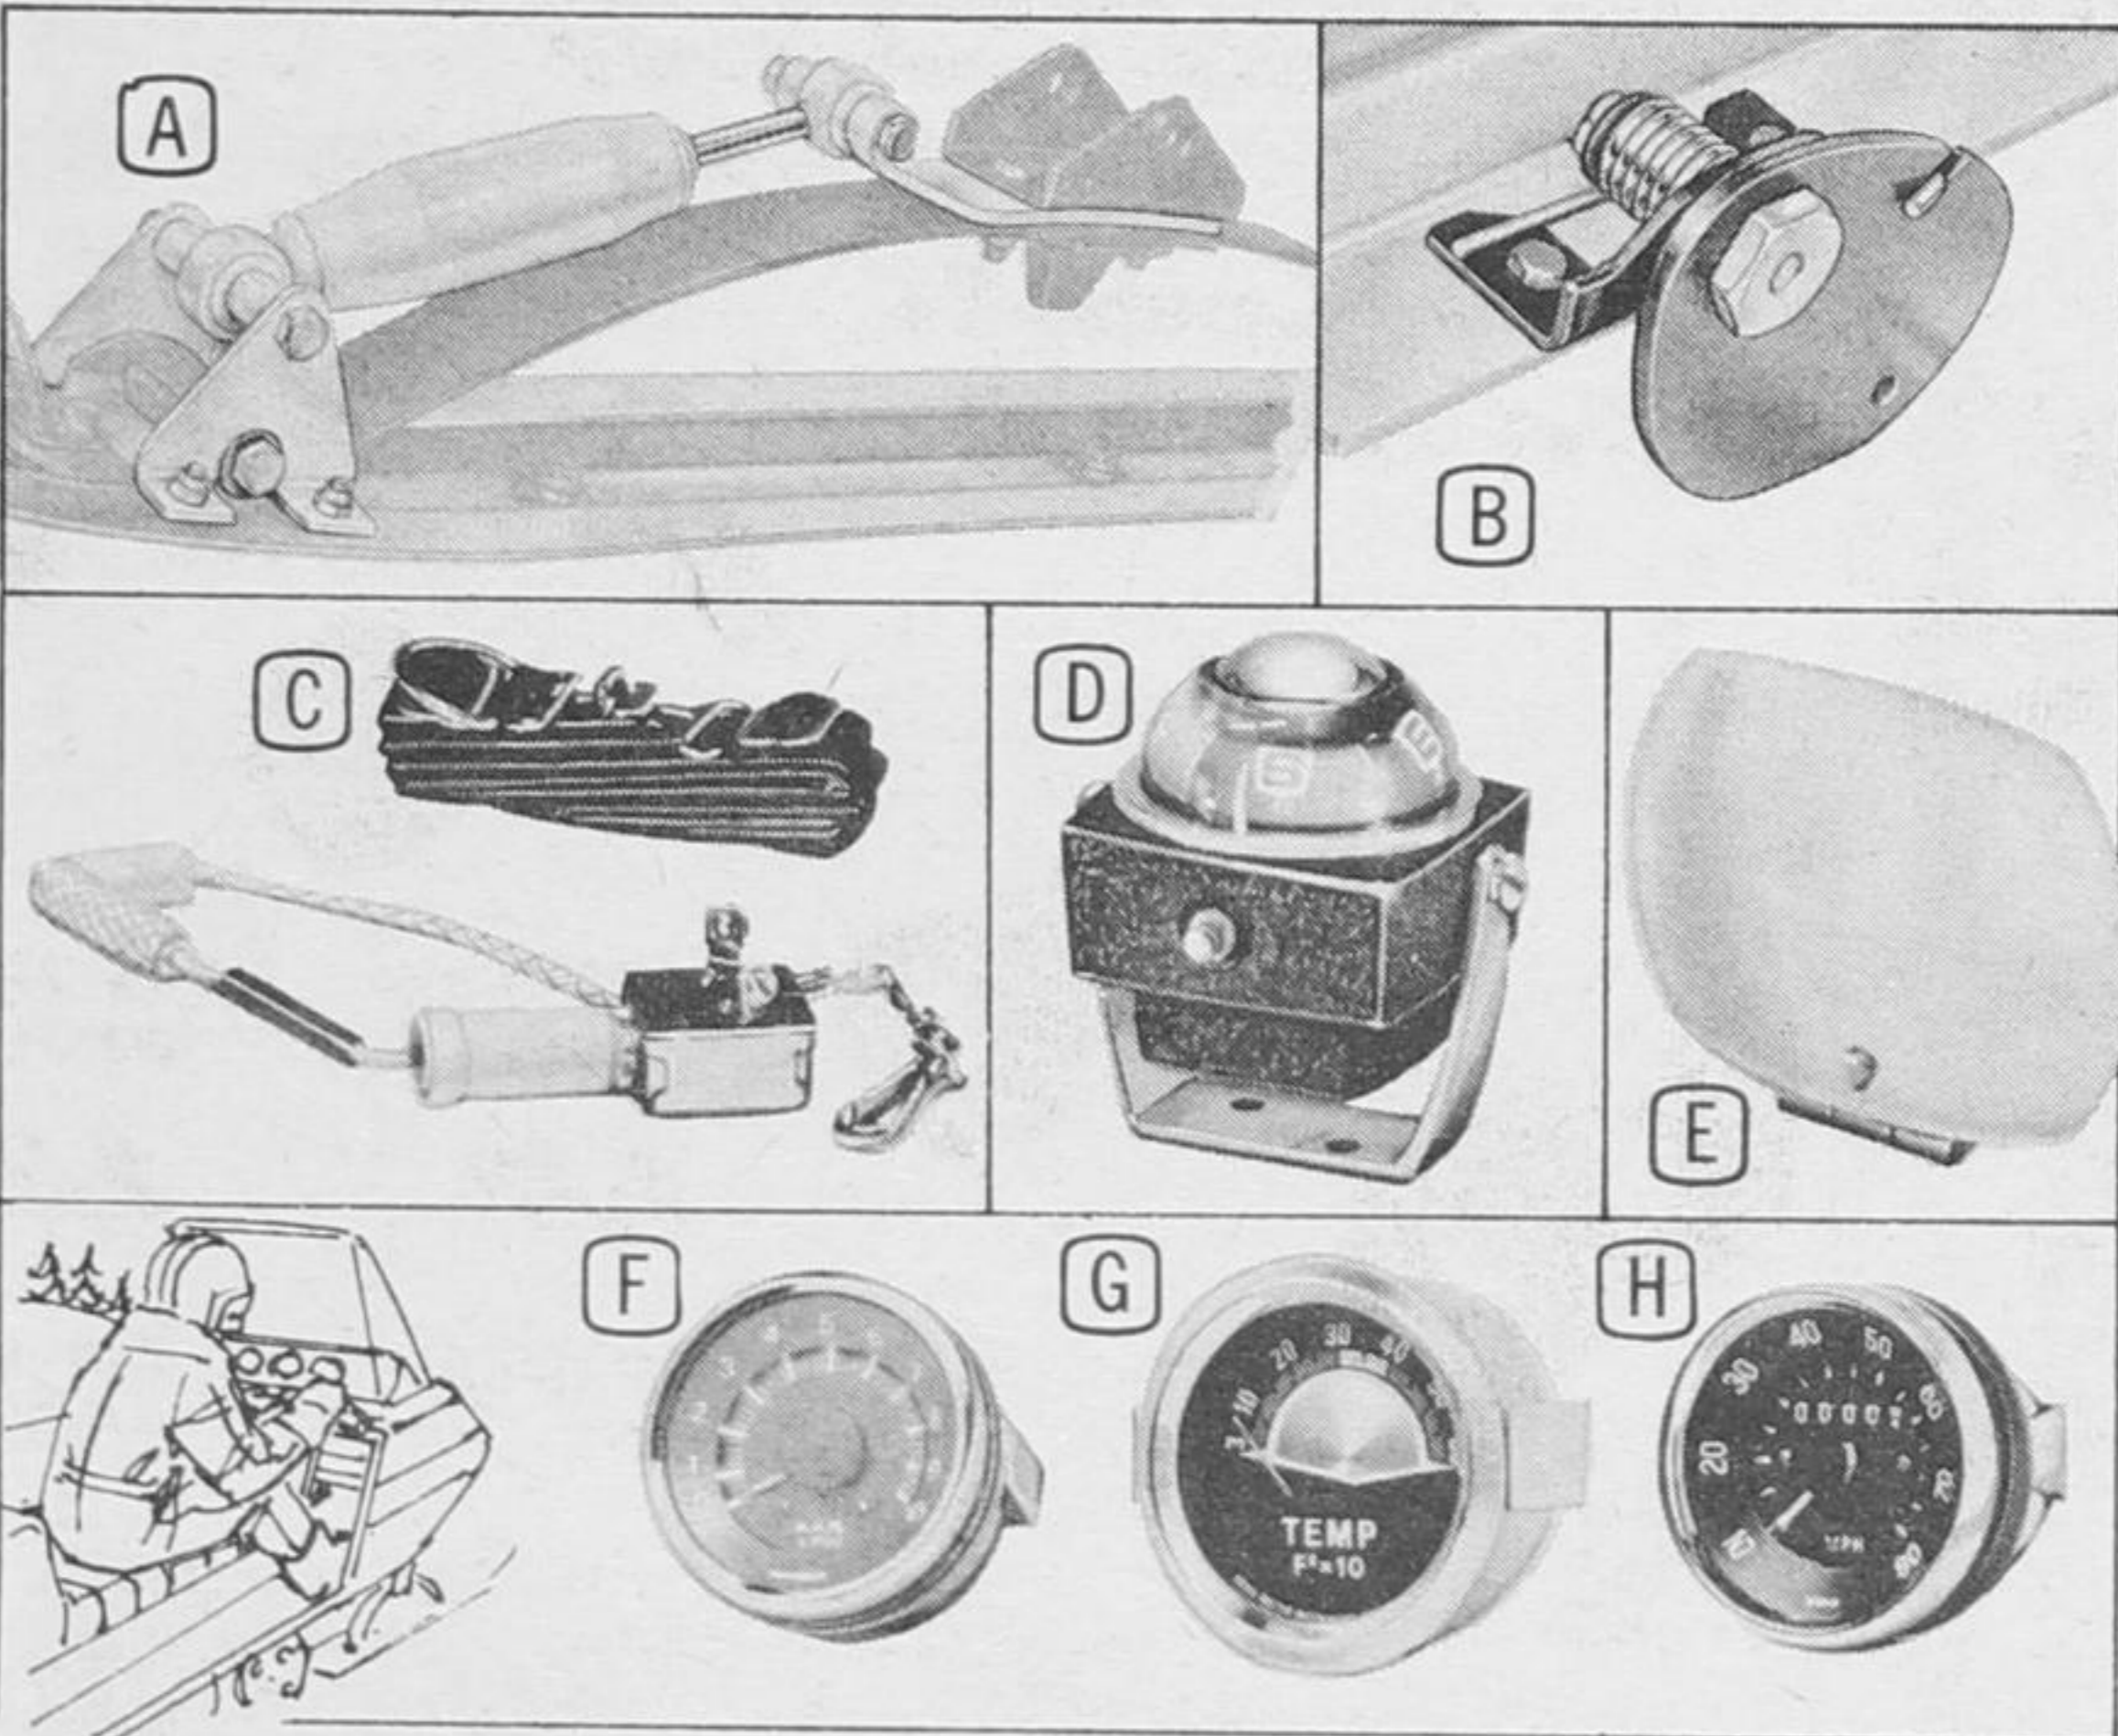

Snowmobile Accessories

A. HYDRAULIC SHOCK KIT
Over-ski mount. Exclusive to CTC. Reg. \$23.85.

21.39

B. STEERING STABILIZER
For control on ice. Reg. \$7.98. 26-4110

6.99

C. 'LIFELINE' KILL SWITCH
Cord, belt, switch incl. Reg. \$8.95. 26-3341