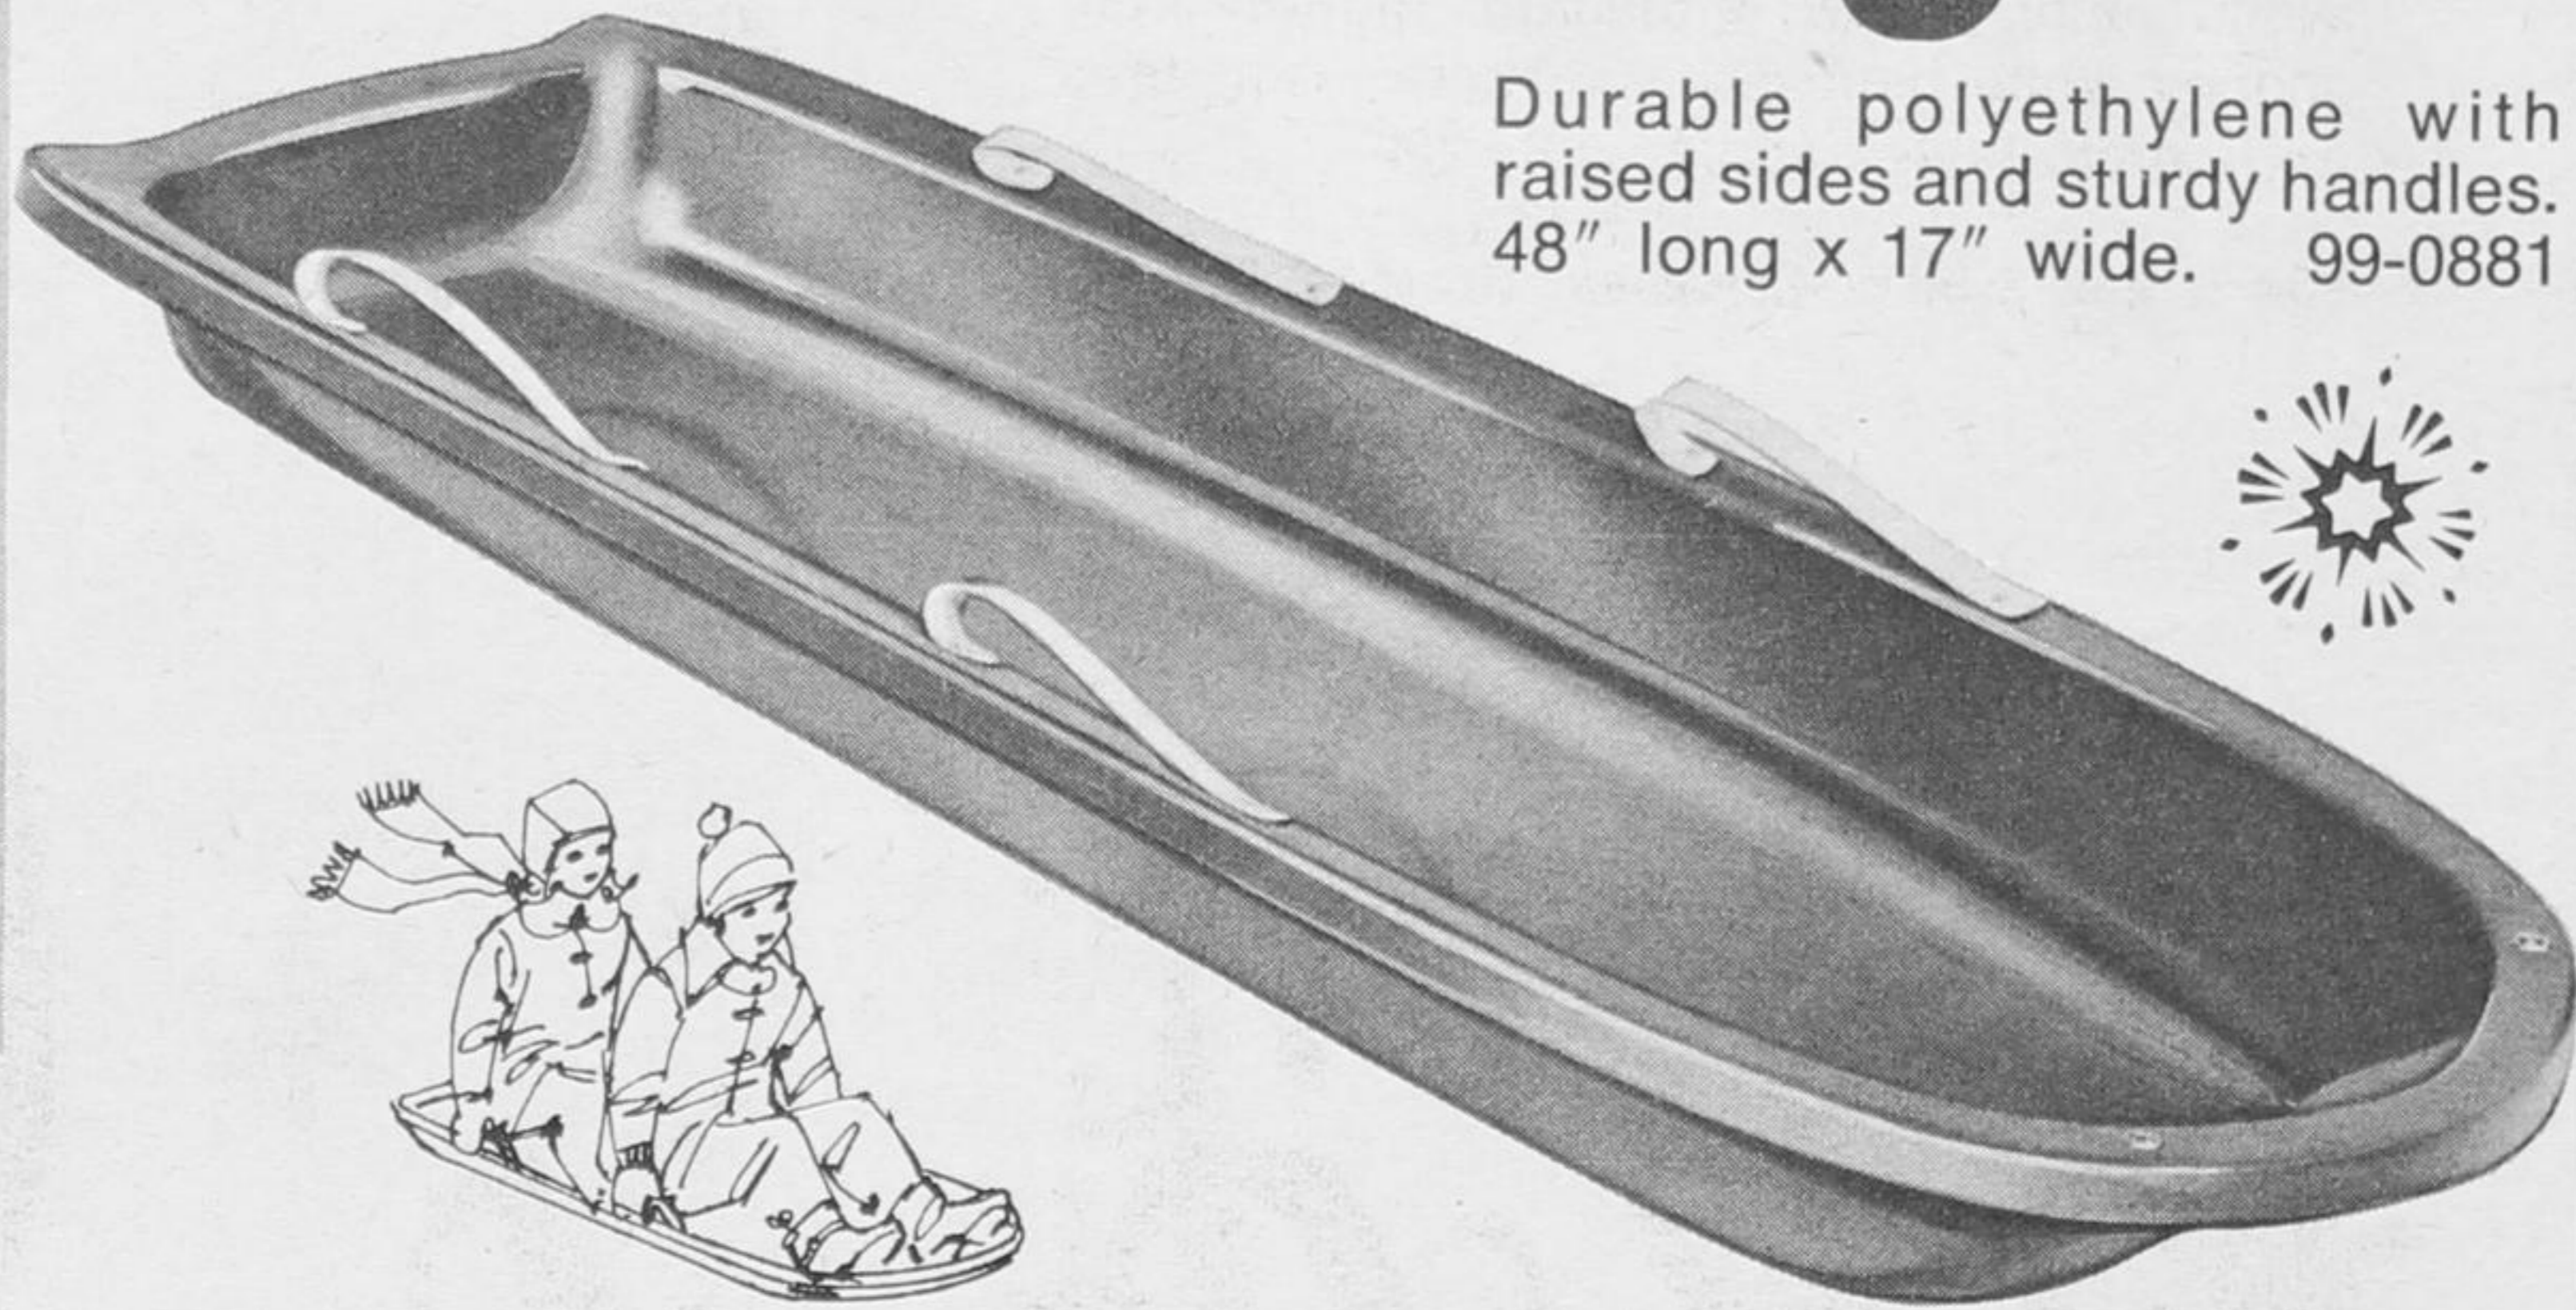

21.85

H. SPEEDOMETER — 10 to 80 mph
Reg. \$23.29. 26-0210

20.95

ADAPTER — for above
Reg. \$5.89. 26-0211X

5.30

It's fun all the way down on a
SNO-JET TOBOGGAN
Special! **3.39**

Durable polyethylene with raised sides and sturdy handles 48" long x 17" wide. 99-0881