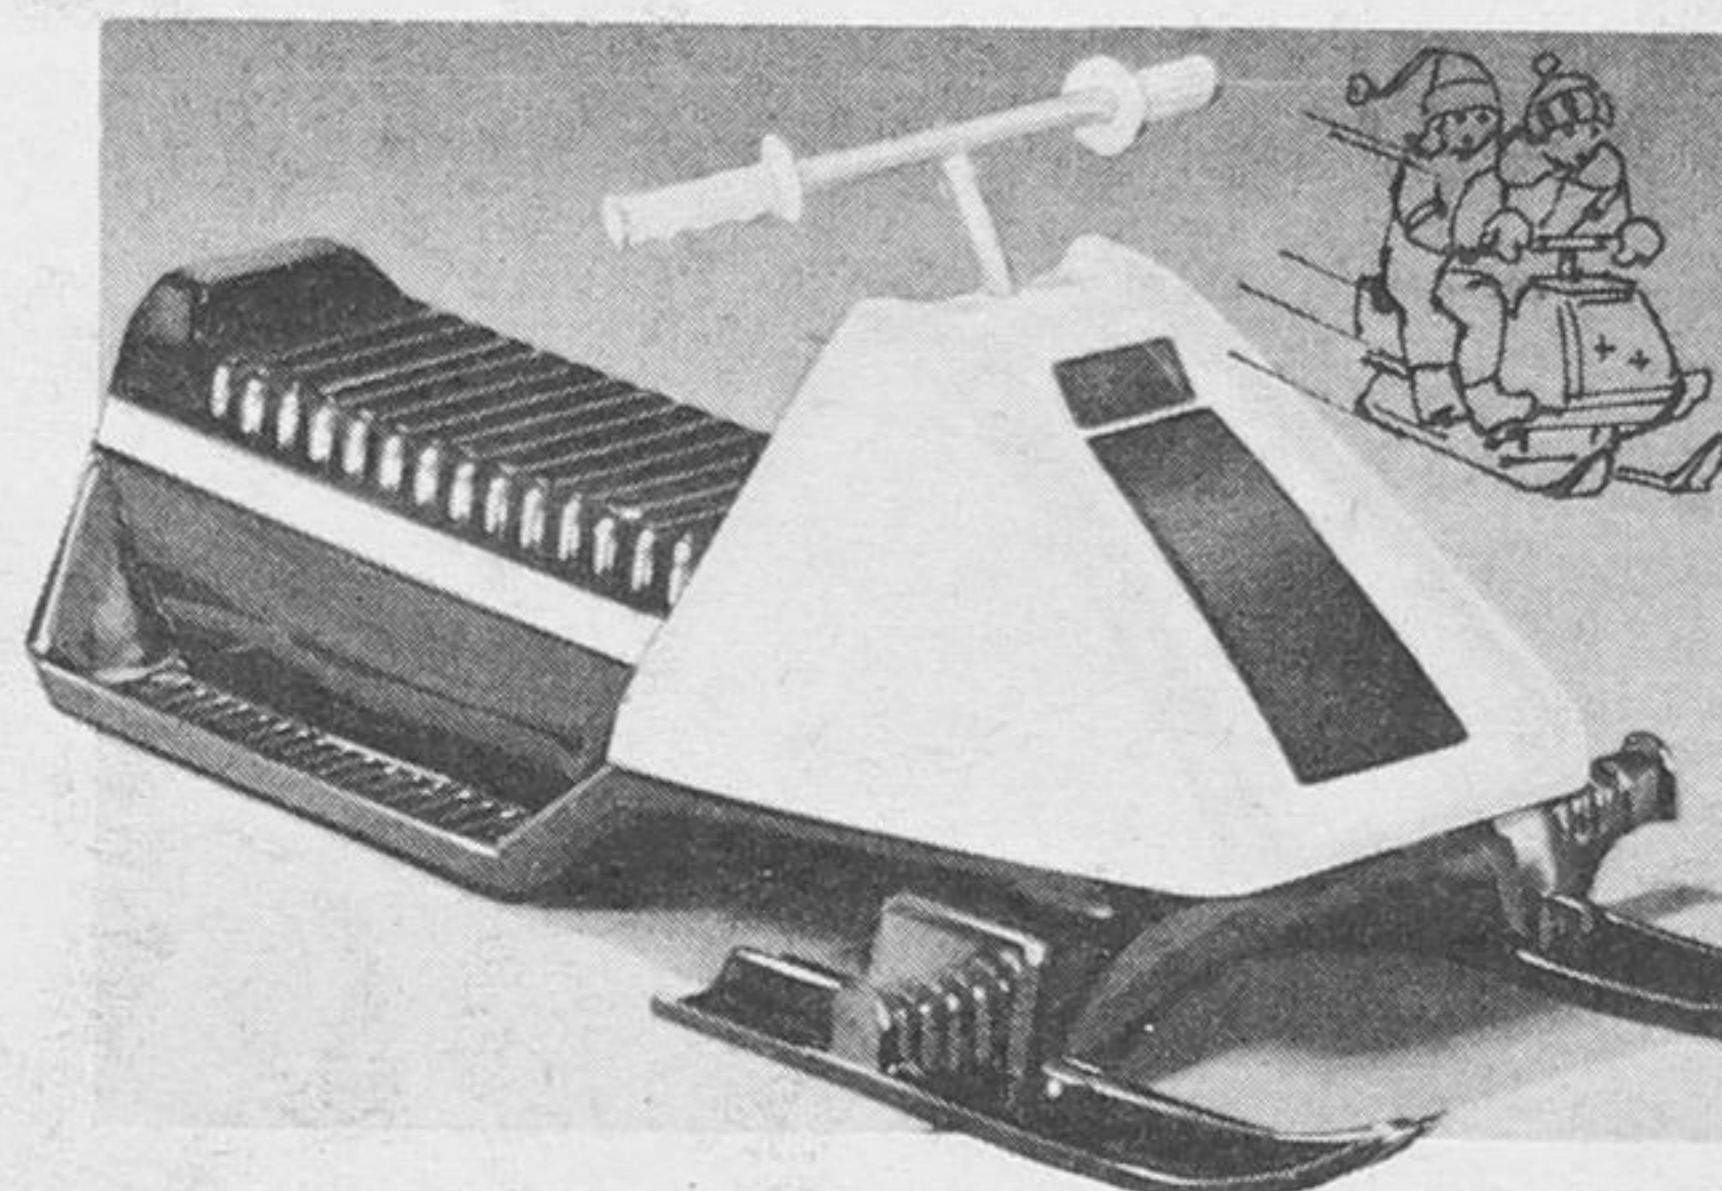

Sno-Jet Snowmobile
SPECIAL **6.99**

Realistic injection-molded model in black/yellow finish by Coleco. 14" high x 38" long. 99-1020