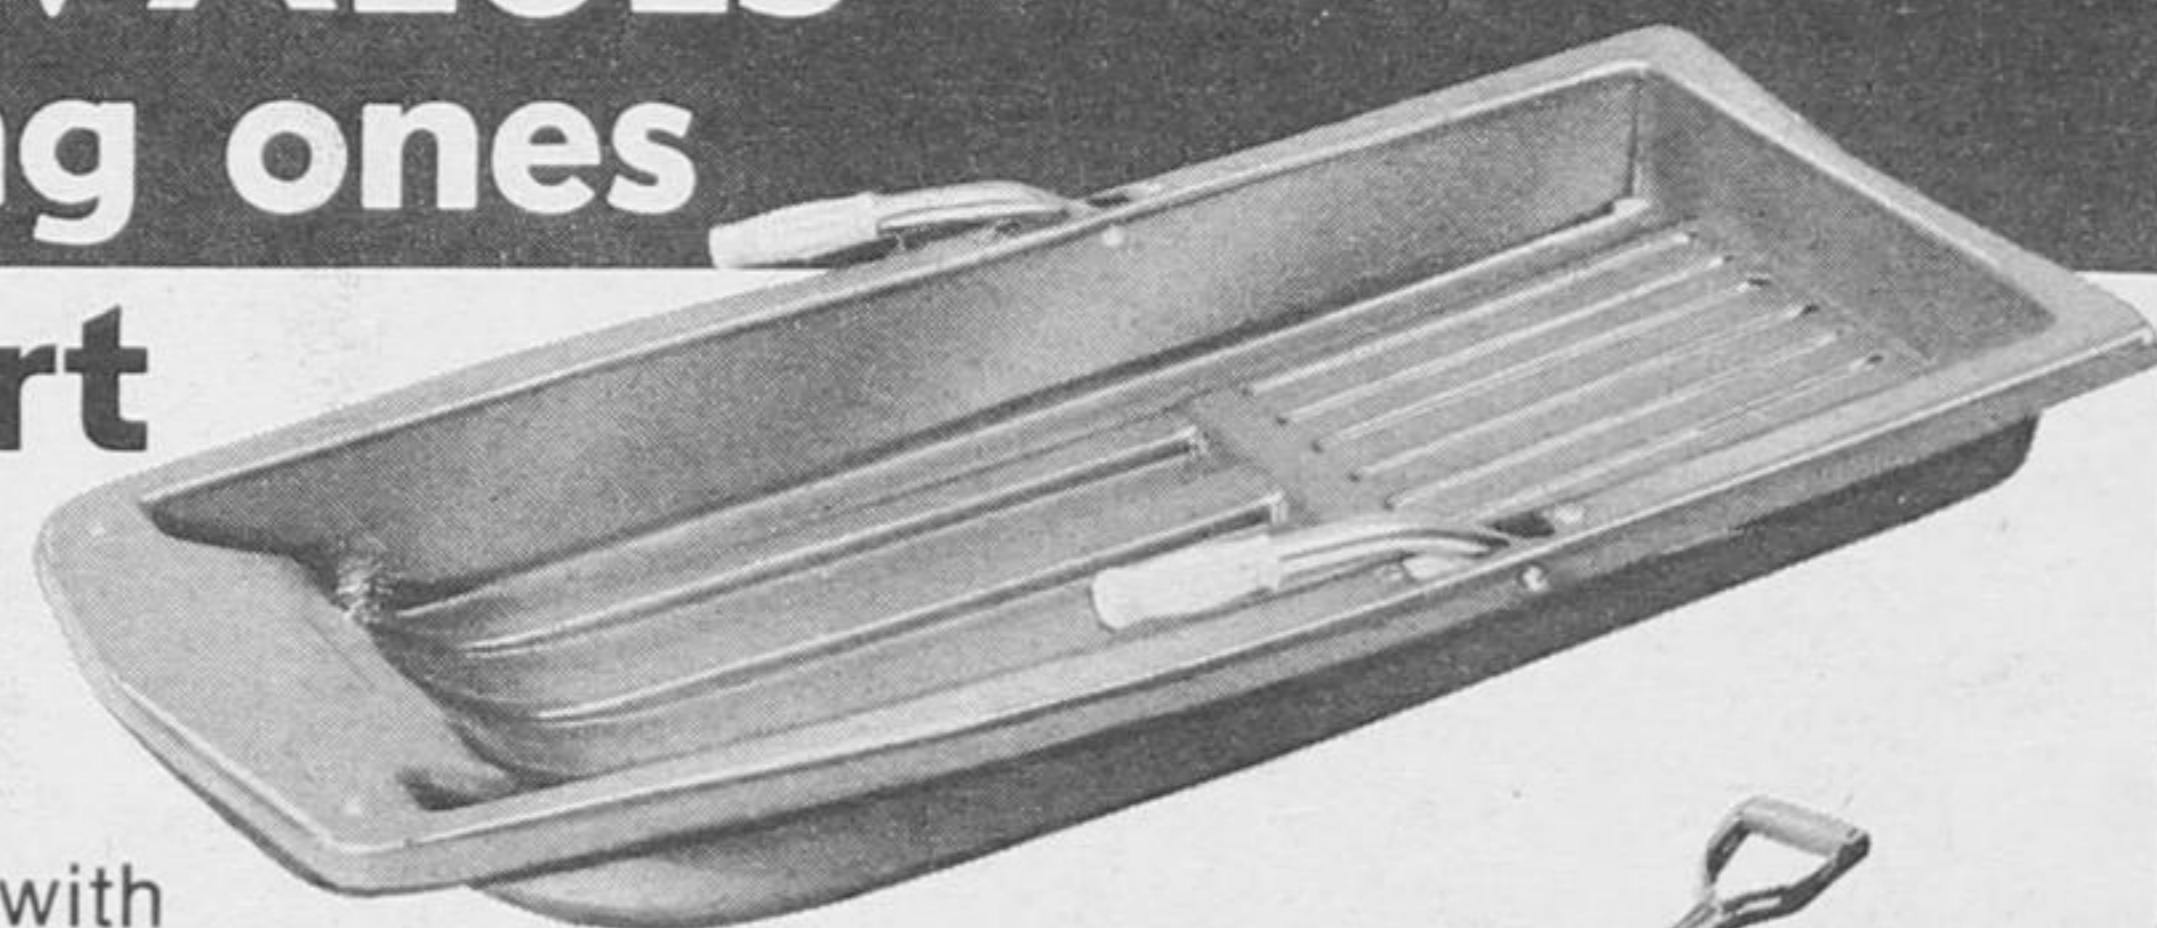

Winter VALUES
for young ones

Snow-Cart
6.29

Molded polyethylene with hand straps. Guide brakes for steering, stopping. 38" long. 82-6004