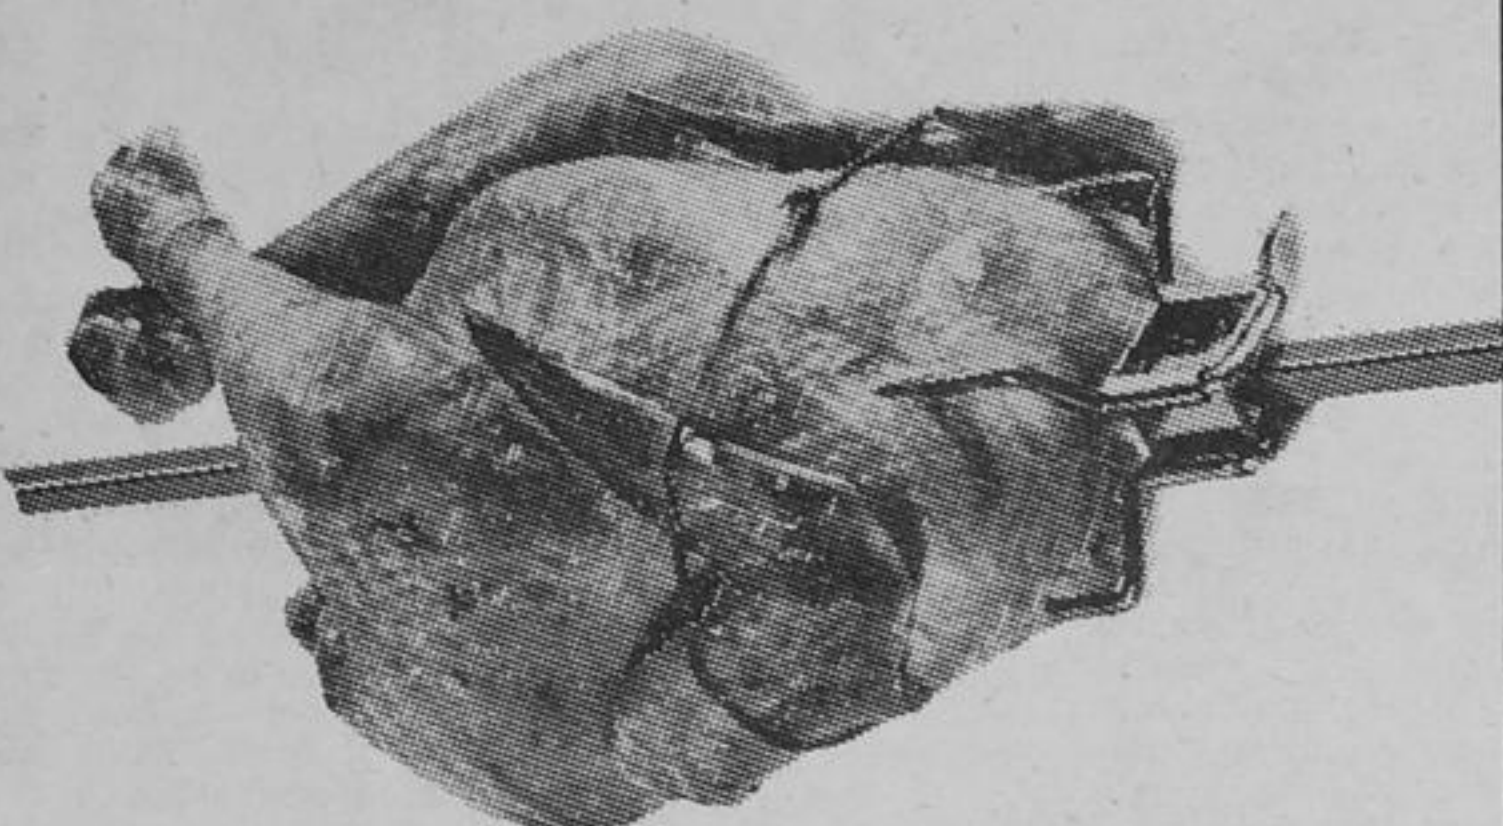

Whole Chickens

Canada Grade "A"
Fresh Whole

lb. **59^C**

Wieners

Olympic Brand 1-lb. pkg. **79^C**

Salami Chubs

Olympic Brand lb. **1.19**

Pure Pork Sausages

Olympic Brand Frozen 1-lb. pkg. **99^C**

Prices Effective November 21st to 24th - We Reserve the Right to Limit Quantities

SAFEWAY

CANADA SAFEWAY LIMITED
YONGE & TRAYBORN - RICHMOND HILL