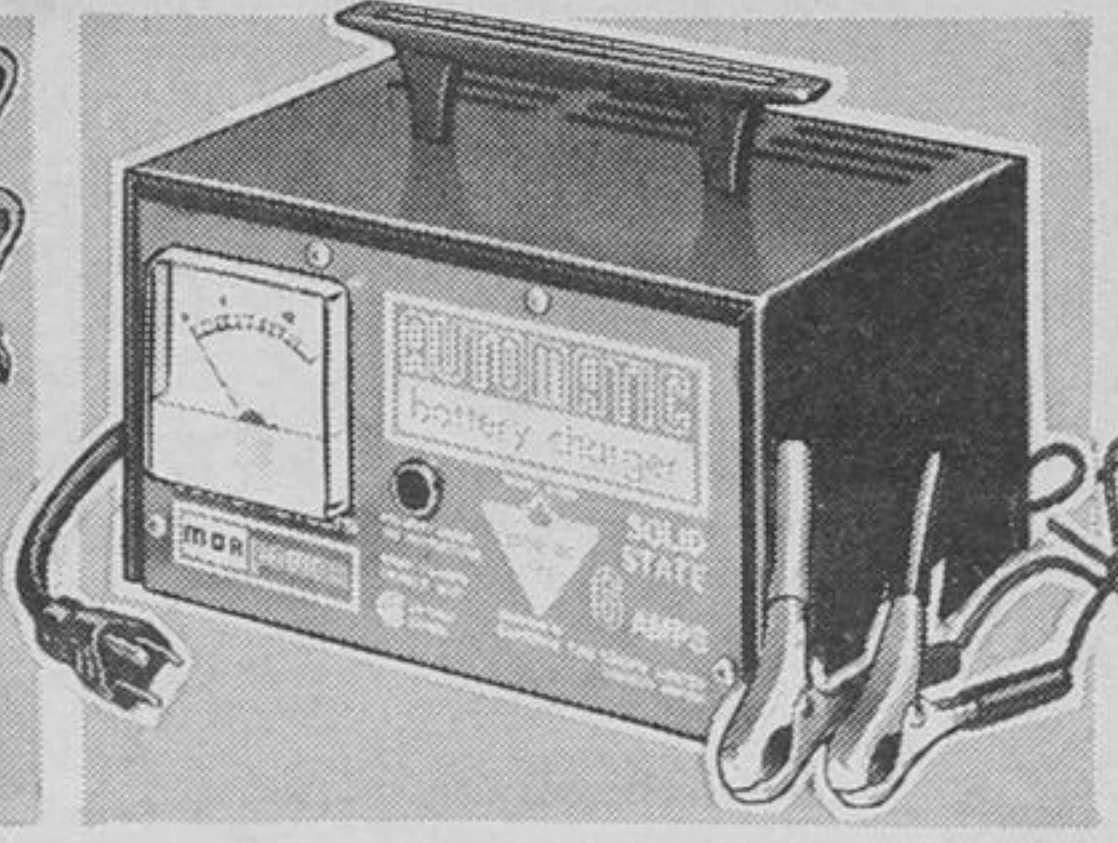

10-120 lb. Tire Gauge

1.39

Reg. $1.69. Pencil-style gauge with pocket clip and dust cap. 09-5510

MOR-POWER AUTOMATIC Battery Charger

22.88

Reg. $25.89. 12-volt, 6-amp charger with built-in circuit that cuts off power when battery charged. Great for snowmobiles! 11-1519