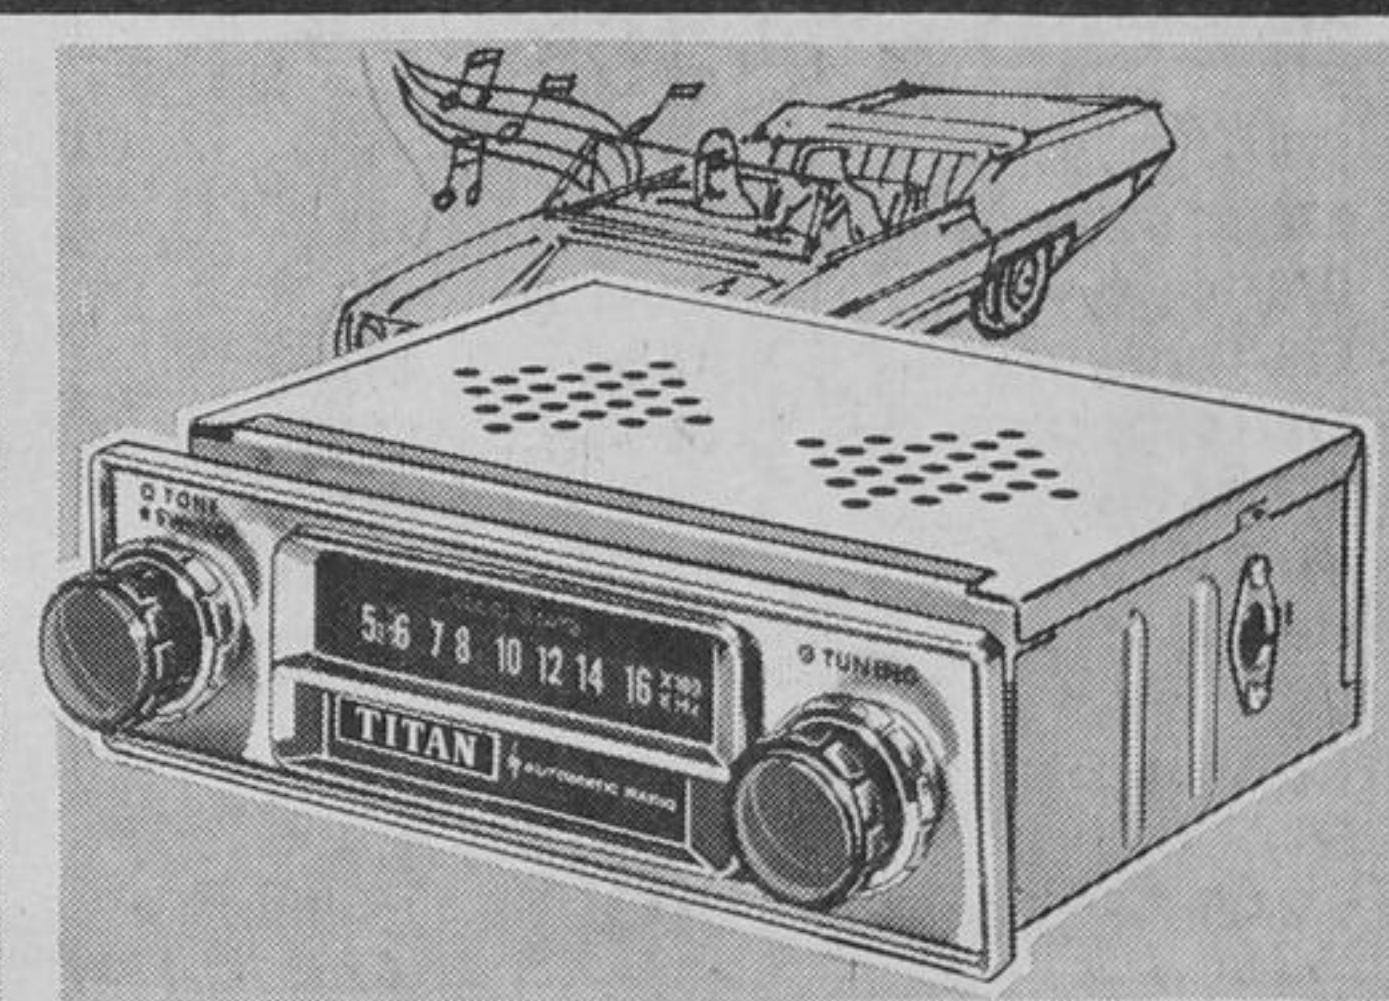

Solid-State TITAN Car Radio

Reg. \$18.88
16.95

AM radio with 6 transistors; tuned RF stage; 4" speaker. Illuminated slide-rule dial. Installs easily under dash. 12-volt. 35-0200

58" 'FLO-LINE' Ultra Rack Kit