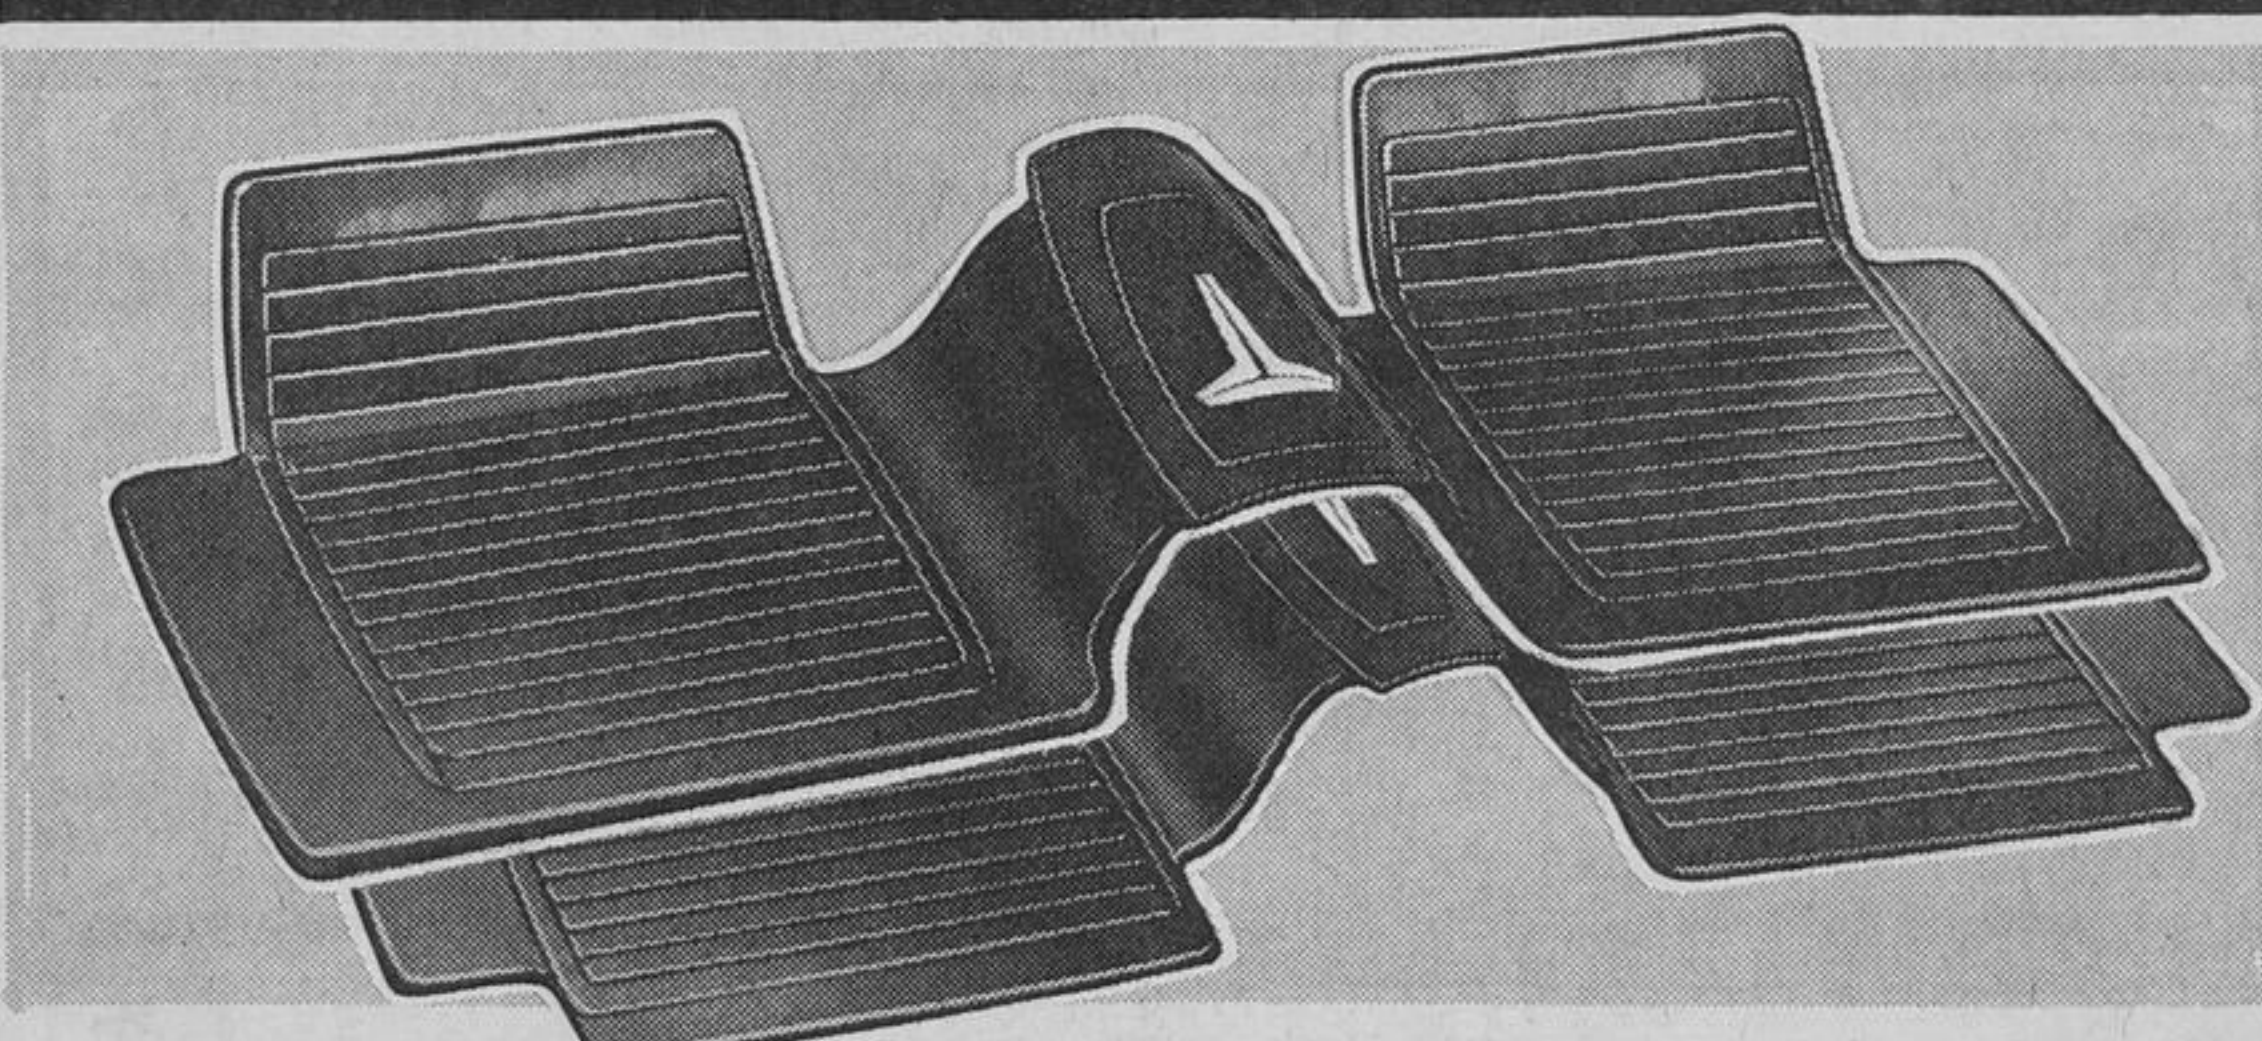

Good for Gifting - and Sale Priced!

Top grade Rubber, Front and Rear Car Mats

Reg. $7.19
5.99
FRONT

Reg. $6.09
4.99
REAR

• Black • Blue • Gold Color • Olive Green • Ox Blood

1-Piece, Universal Fit, Front Mat 65 x 25 3/4" Rear Mat 62 1/2 x 16 3/4" 31-3771X