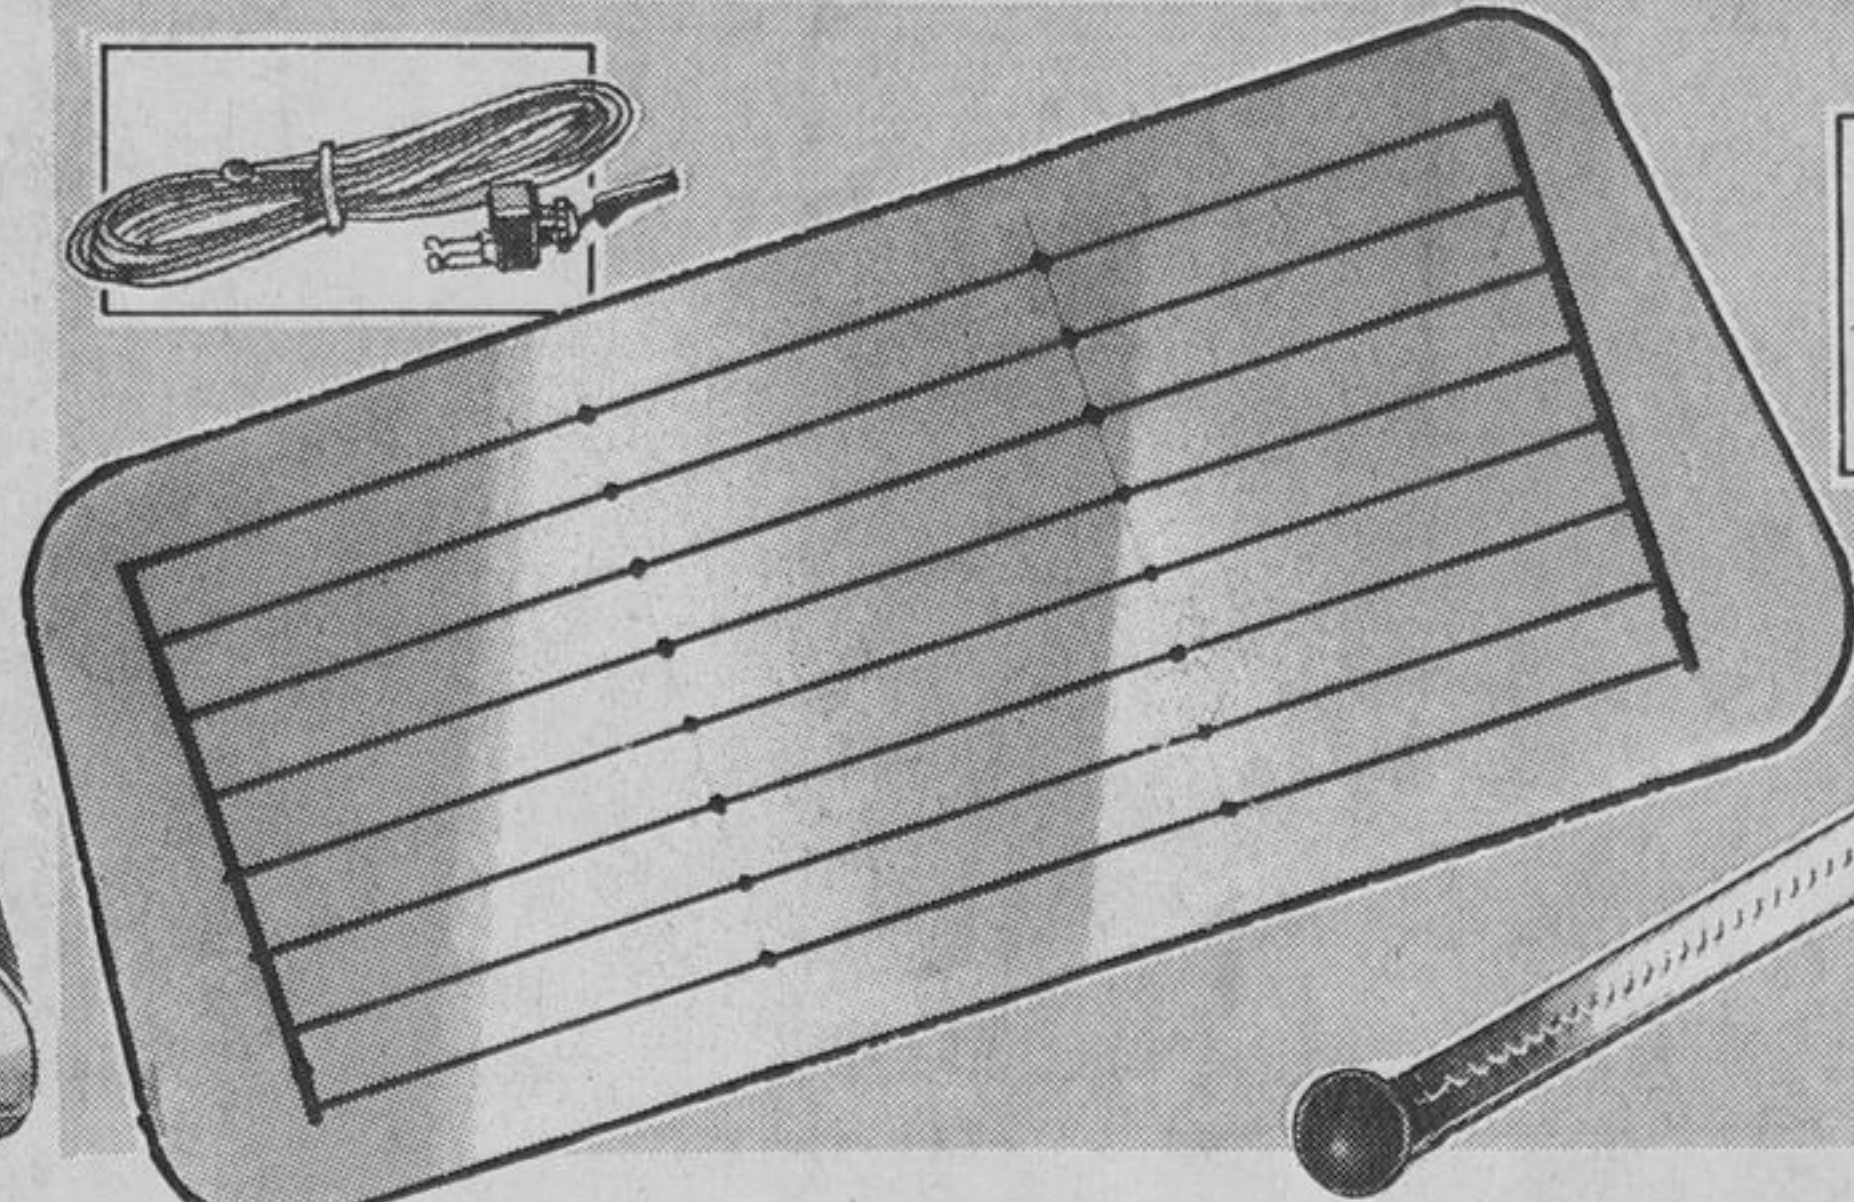

EARLY BIRD BLIZZARD BEATER VALUES

REDUCED! 12 VOLT ELECTRIC

Frost Shields

See your way to savings! Adhesive-edged, clear plastic shield with heat-conducting fine-wire grid. Melts ice; dries. 13 x 30". 30-2867 Ea.

5.69
Reg. $6.49

13 x 38" shield. 30-2868 Reg. $7.79 Ea. **6.79**

12-VOLT, COMBINATION Defroster/Dryer

Clears rear window; dries; melts ice and snow. Mounts with 2 suction cups. Stainless steel frame reflects heat. Complete with switch and 14-ft. cord. 30-2870

4.98
Reg. $5.89