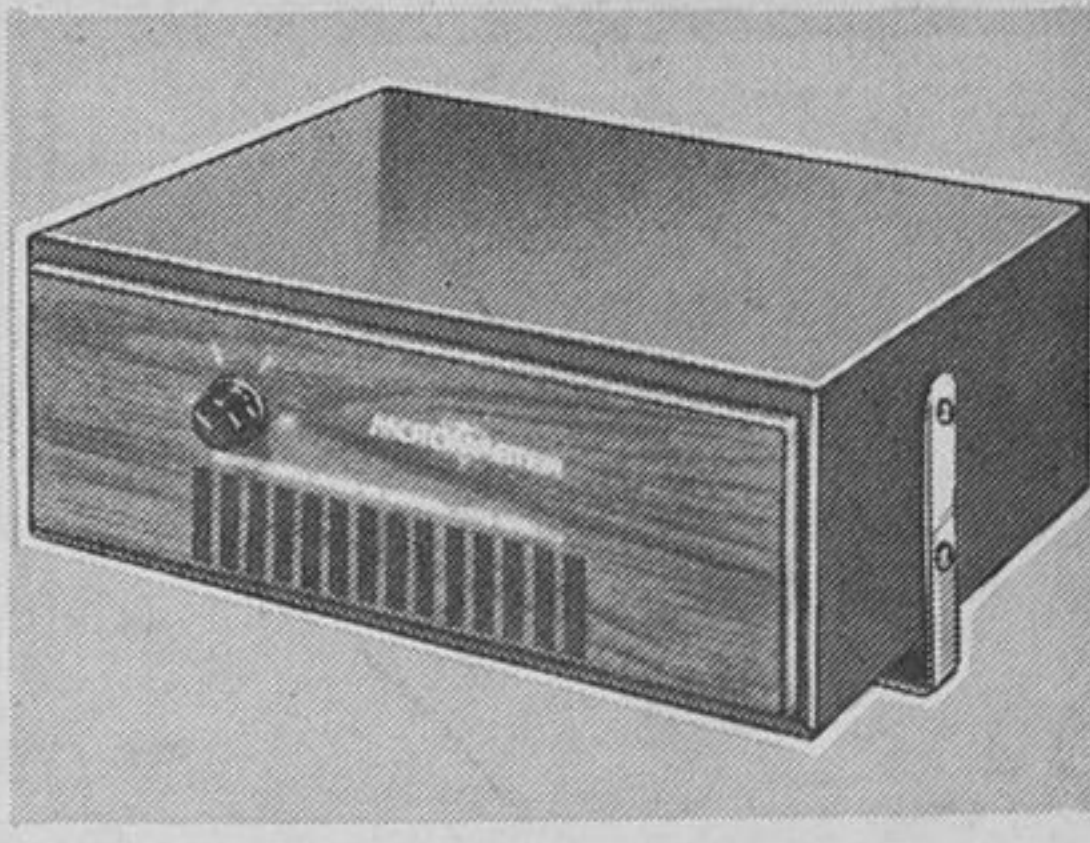

UNDER-DASH MOUNT Auto Pre-Heater

12.77

Reg. $14.29. 830-watt, 115-120 volt element gives heat from 'Lo' to 'Hi'. Louvred front. With 3-wire, 9-ft. cord. 30-3406.

EXTRA SAVINGS! Cash Bonus Coupons AT MOST CANADIAN TIRE STORES