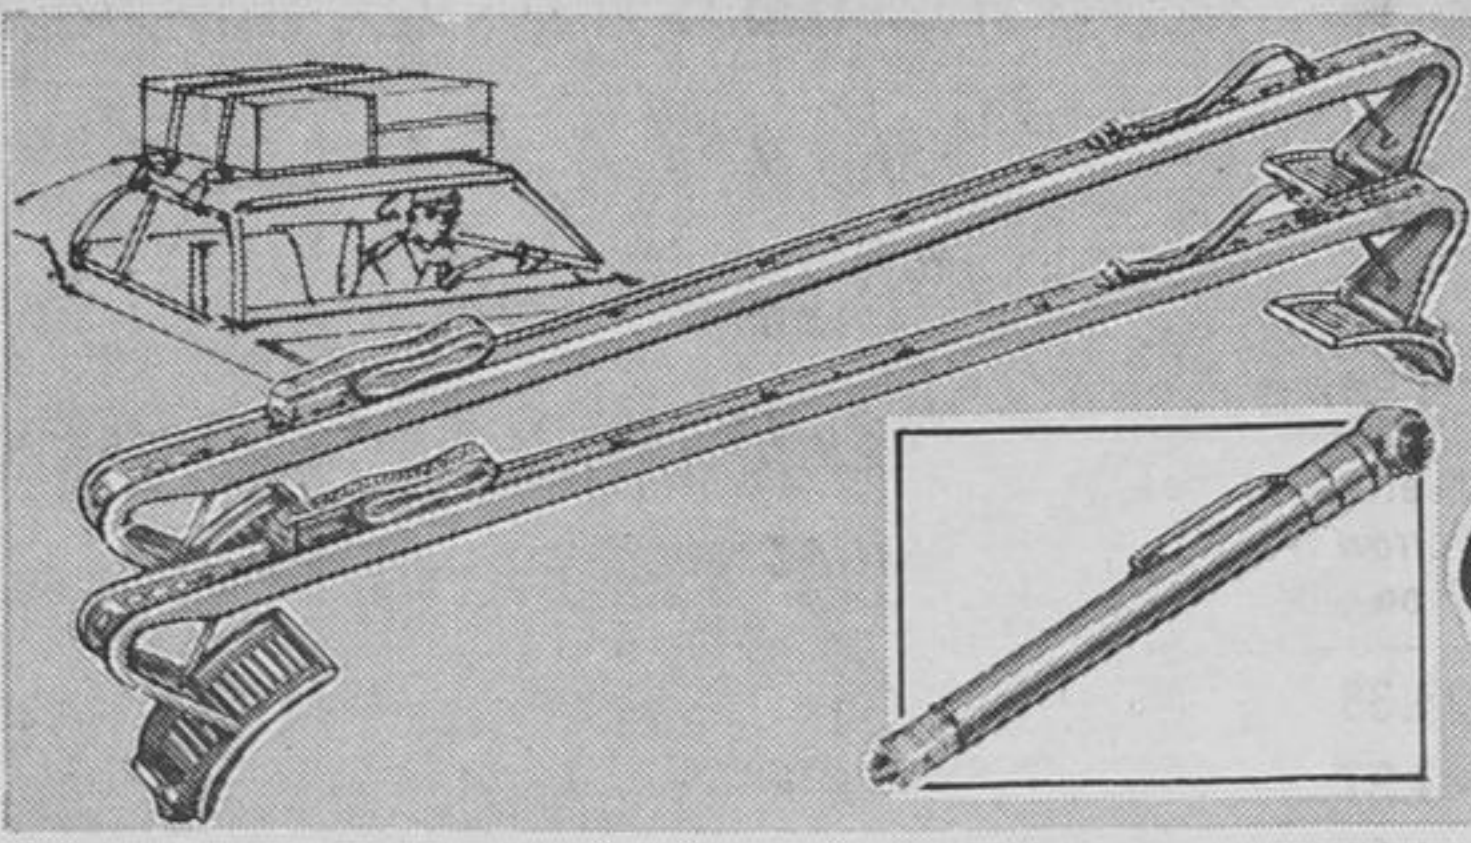

Solid-State TITAN Car Radio

Reg. \$18.88
16.95

AM radio with 6 transistors; tuned RF stage; 4" speaker. Illuminated slide-rule dial. Installs easily under dash. 12-volt. 35-0200

58" 'FLO-LINE' Ultra Rack Kit