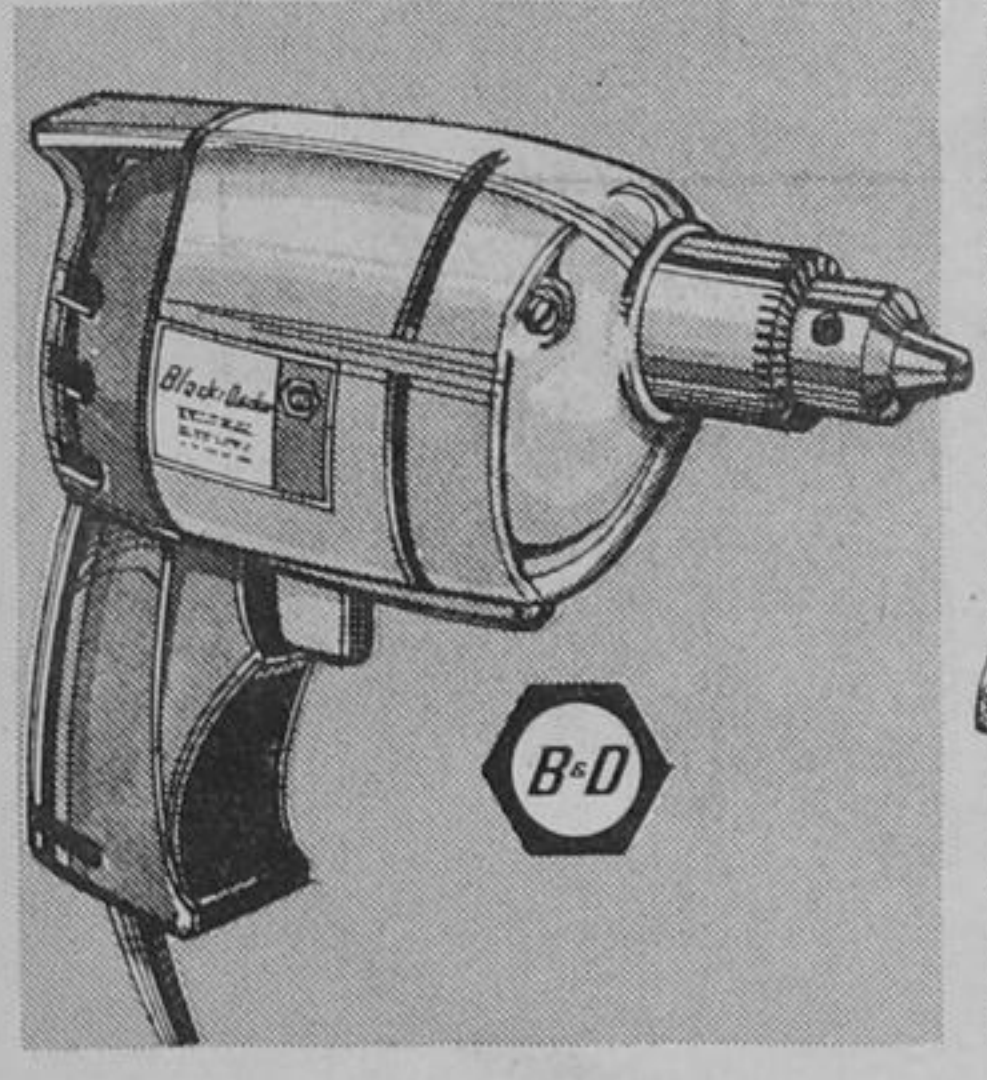

38.88
COMPLETE

Gift-shop today with your Canadian Tire CREDIT CARD

89.95
REG. \$107.95

Remington Chain Saw

Snappy cut in price on the great Mighty Mite Bantam — for Early Bird shoppers! Beautifully-balanced lightweight (about 8½ lbs.) with blade and 10" guide-bar. Tough 34 c.c. (2.1 cu. in.) motor; 13-oz. fuel and 3-oz. oil tanks. Trigger-control oil tank. 2-yr. warranty. 58-5609.

BLACK and DECKER #5731
2-Speed 3/8" Drill

REG. \$17.95
15.95

Hi-speed for wood/compositions; low for metals/plastics; 2.5 amp burnout-protected motor. 54-2833

BLACK and DECKER #7535
2-speed Jigsaw

SPECIAL PRICE
15.95