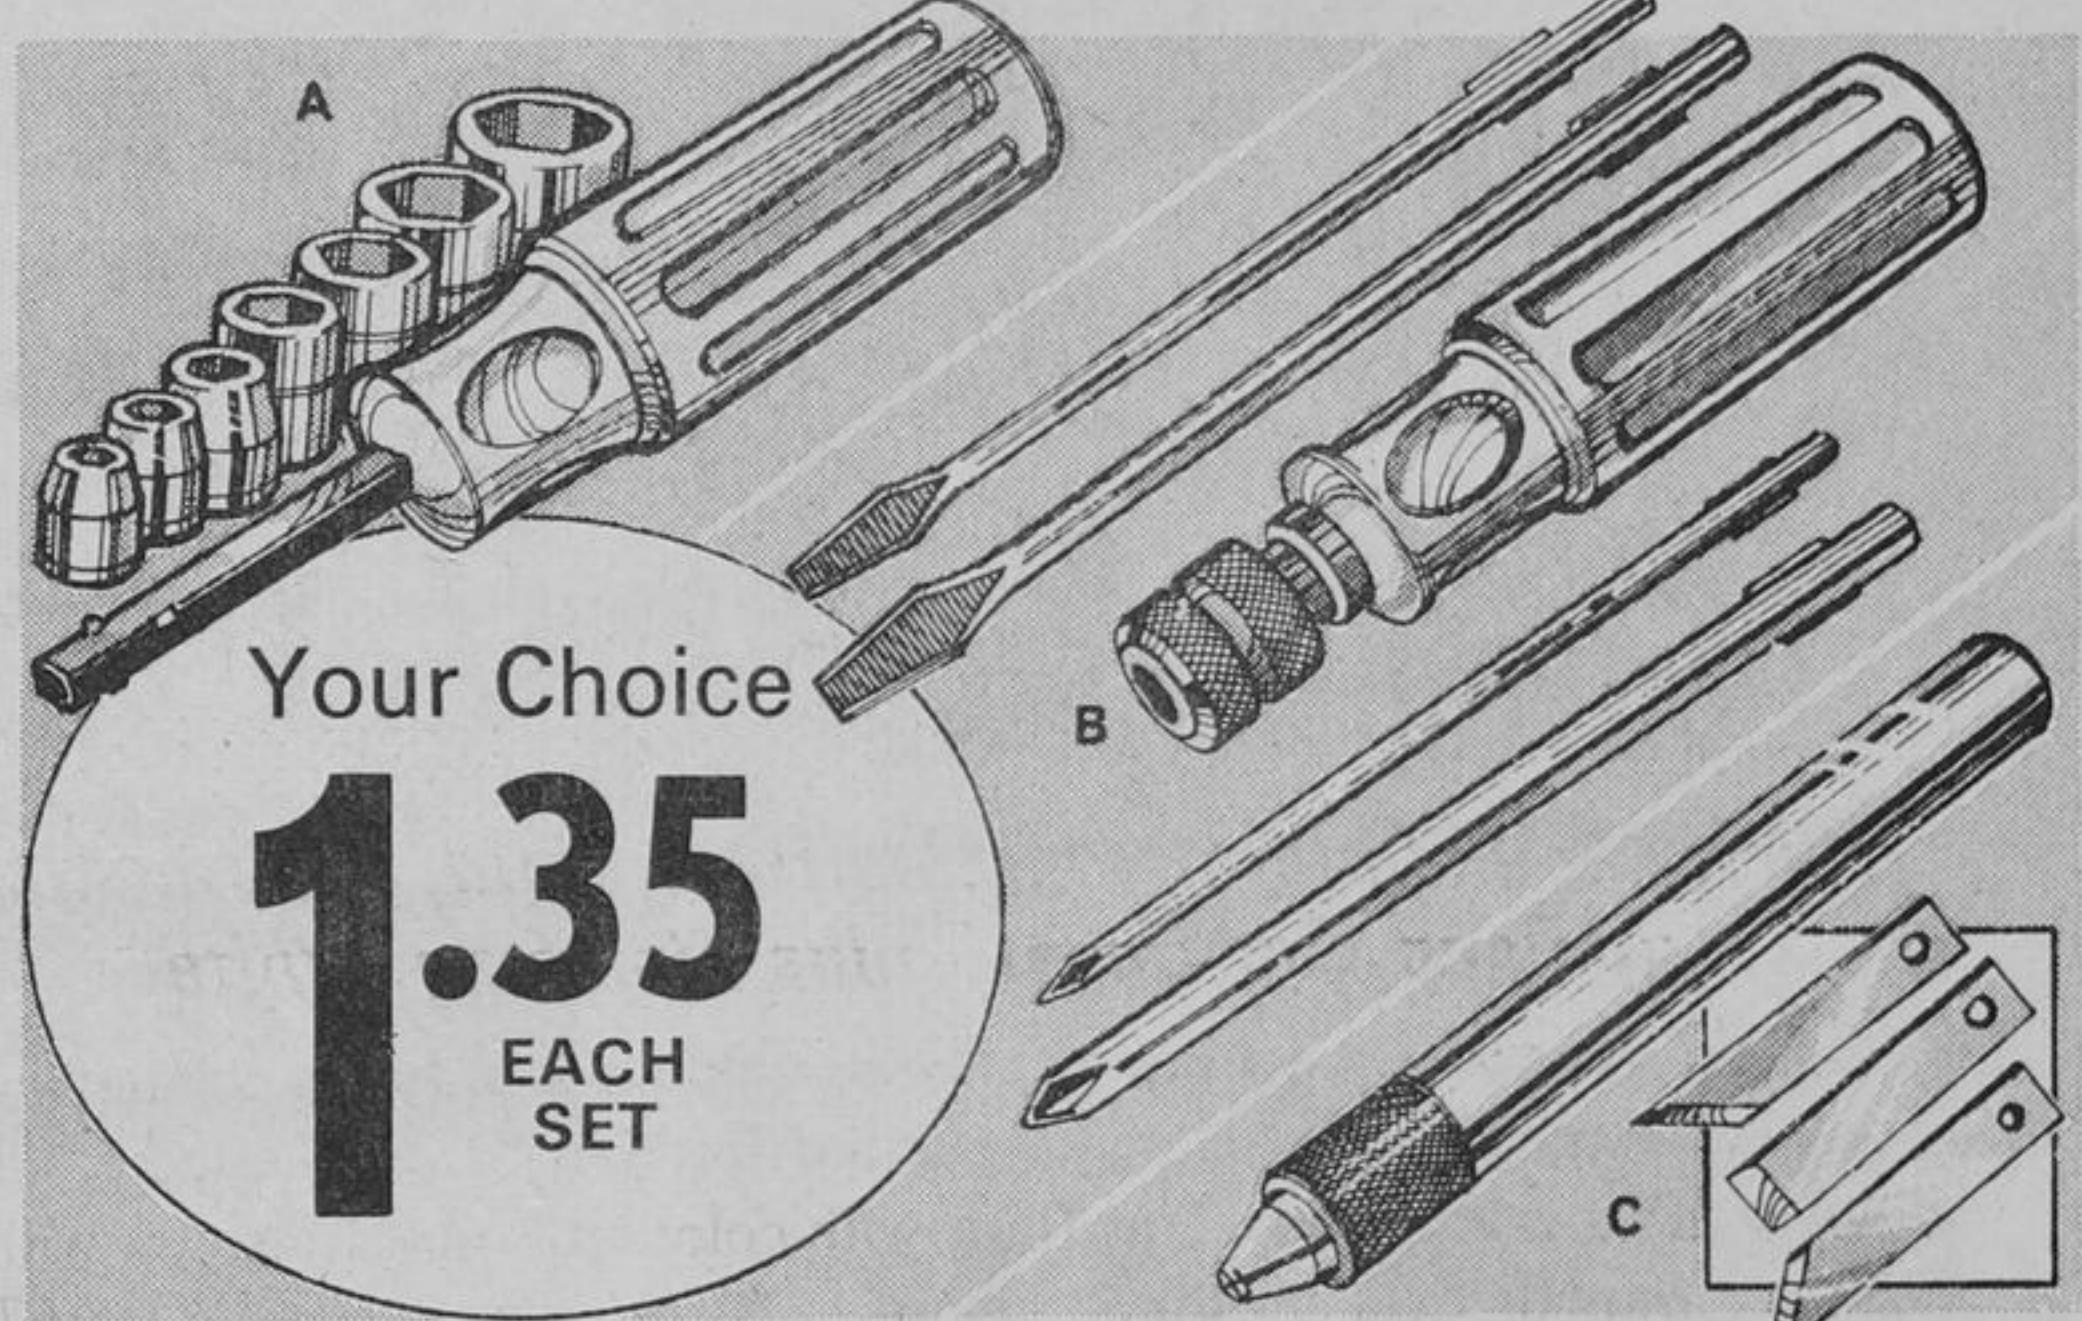

Early Bird Sale Special!

146 PIECE TOOL SET

CANADIAN TIRE

Save \$18.00
If you buy now!

Everything for your Mr. Fix-it...

Just the set to round out his workshop, or give him a head-start on the one he's planning. He'll always have the correct tool for the job, right at his fingertips. Wrenches, socket sets, punches, pliers, hacksaw and blades, drill bits, tap wrenches, hex keys, nut driver and screwdriver sets... 146 pieces altogether. Every piece packs neatly away in the all-steel tool box with tote tray. 99-0693.

38.88
COMPLETE

Gift-shop today with your Canadian Tire CREDIT CARD

89.95
REG. \$107.95

Remington Chain Saw

Snappy cut in price on the great Mighty Mite Bantam — for Early Bird shoppers! Beautifully-balanced lightweight (about 8½ lbs.) with blade and 10" guide-bar. Tough 34 c.c. (2.1 cu. in.) motor; 13-oz. fuel and 3-oz. oil tanks. Trigger-control oil tank. 2-yr. warranty. 58-5609.

Your Choice
1.35
EACH SET

Special! Assorted Tool Sets...

- A. 8-PC. SOCKET SET**
¼" drive; large handle. 3/16, 7/32, ¼, 5/16, 11/32, ¾, and 7/16" sizes. Set, \$1.35
- B. 5-PC. SCREWDRIVER SET**
Handle; interchangeable blades—Standard 3/16 x 3", ¼ x 4½"; Phillips type #1 and 2. Set, \$1.35
- C. 4-PC. HOBBY KNIFE SET**
Interchangeable blades to cut leather, paper, light weight wood, cloth and plastic. Set \$1.35