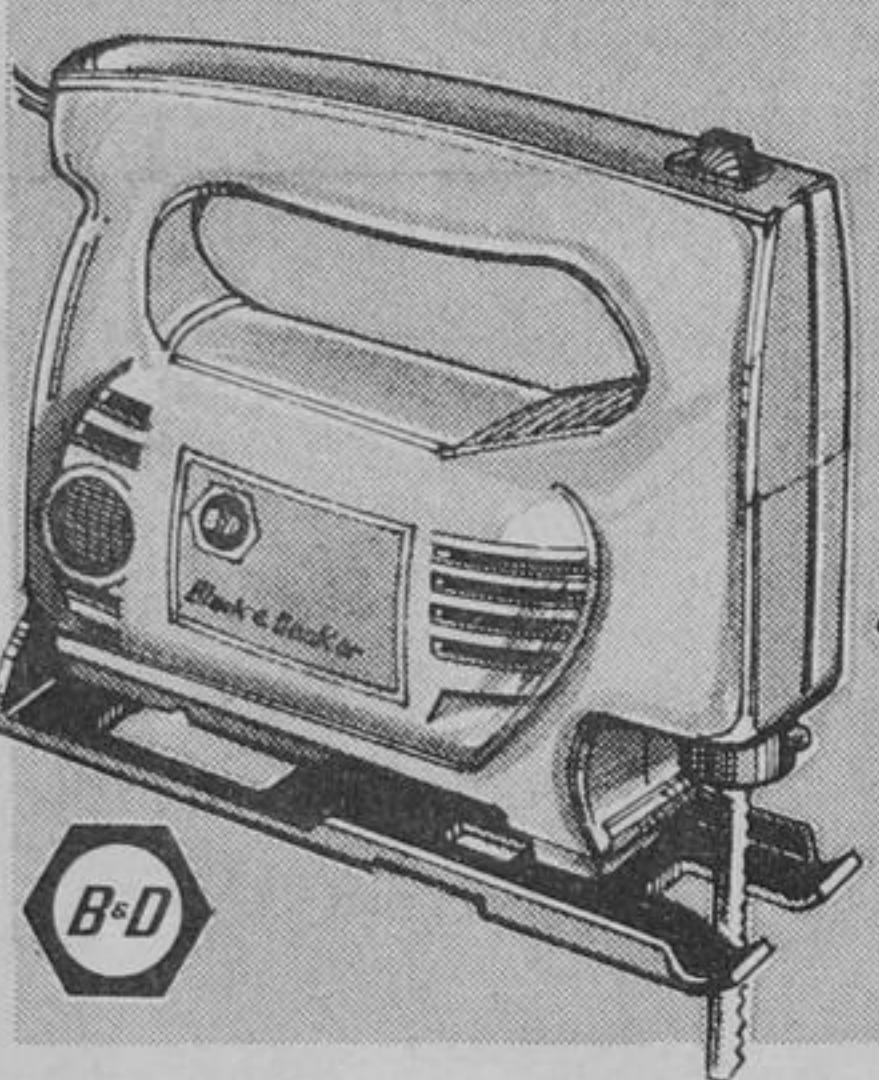

38.88
COMPLETE

Gift-shop today with your Canadian Tire CREDIT CARD

89.95
REG. \$107.95

Remington Chain Saw

Snappy cut in price on the great Mighty Mite Bantam — for Early Bird shoppers! Beautifully-balanced lightweight (about 8½ lbs.) with blade and 10" guide-bar. Tough 34 c.c. (2.1 cu. in.) motor; 13-oz. fuel and 3-oz. oil tanks. Trigger-control oil tank. 2-yr. warranty. 58-5609.

BLACK and DECKER #5731
2-Speed 3/8" Drill

REG. \$17.95
15.95

Hi-speed for wood/compositions; low for metals/plastics; 2.5 amp burnout-protected motor. 54-2833

BLACK and DECKER #7535
2-speed Jigsaw

SPECIAL PRICE
15.95