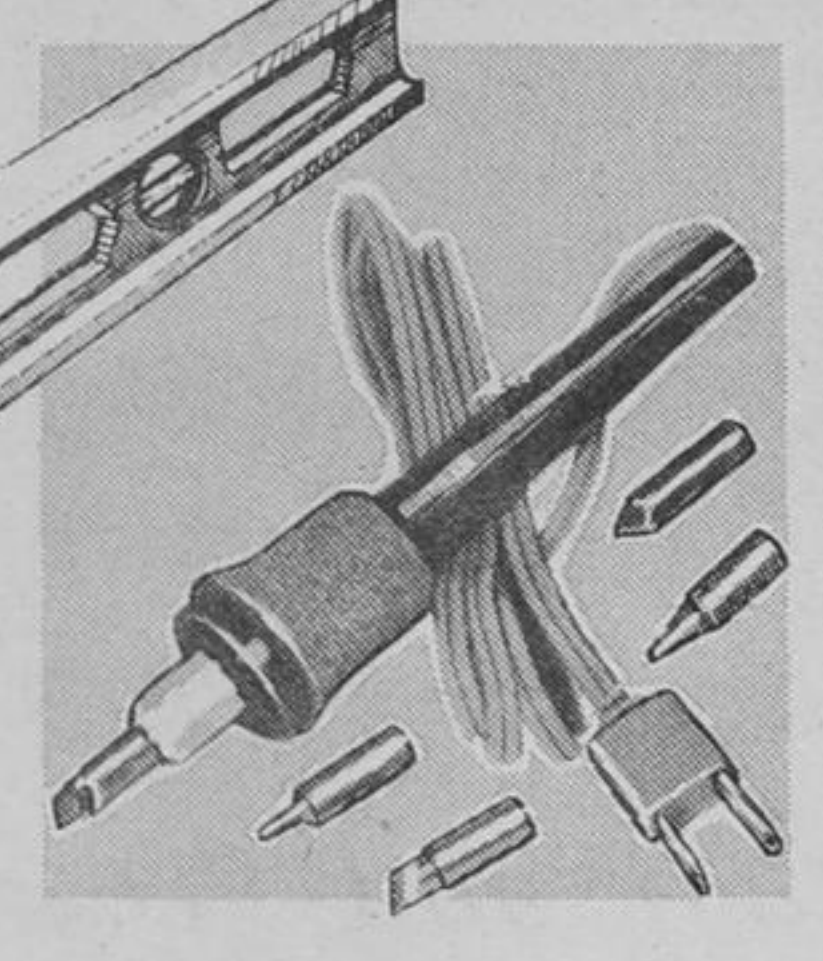

HANDYMAN'S BUY!
Mitre Box

SPECIAL PRICE
3.99

Standard hardwood slotted to take 45° mitres right or left, 90° cross-cuts. By Stanley. 99-1155

ALUMINUM
24" Level

SPECIAL PRICE
3.99

Stanley model for builders. Plumb and level vials; machine-parallel edges. A buy! 99-1156