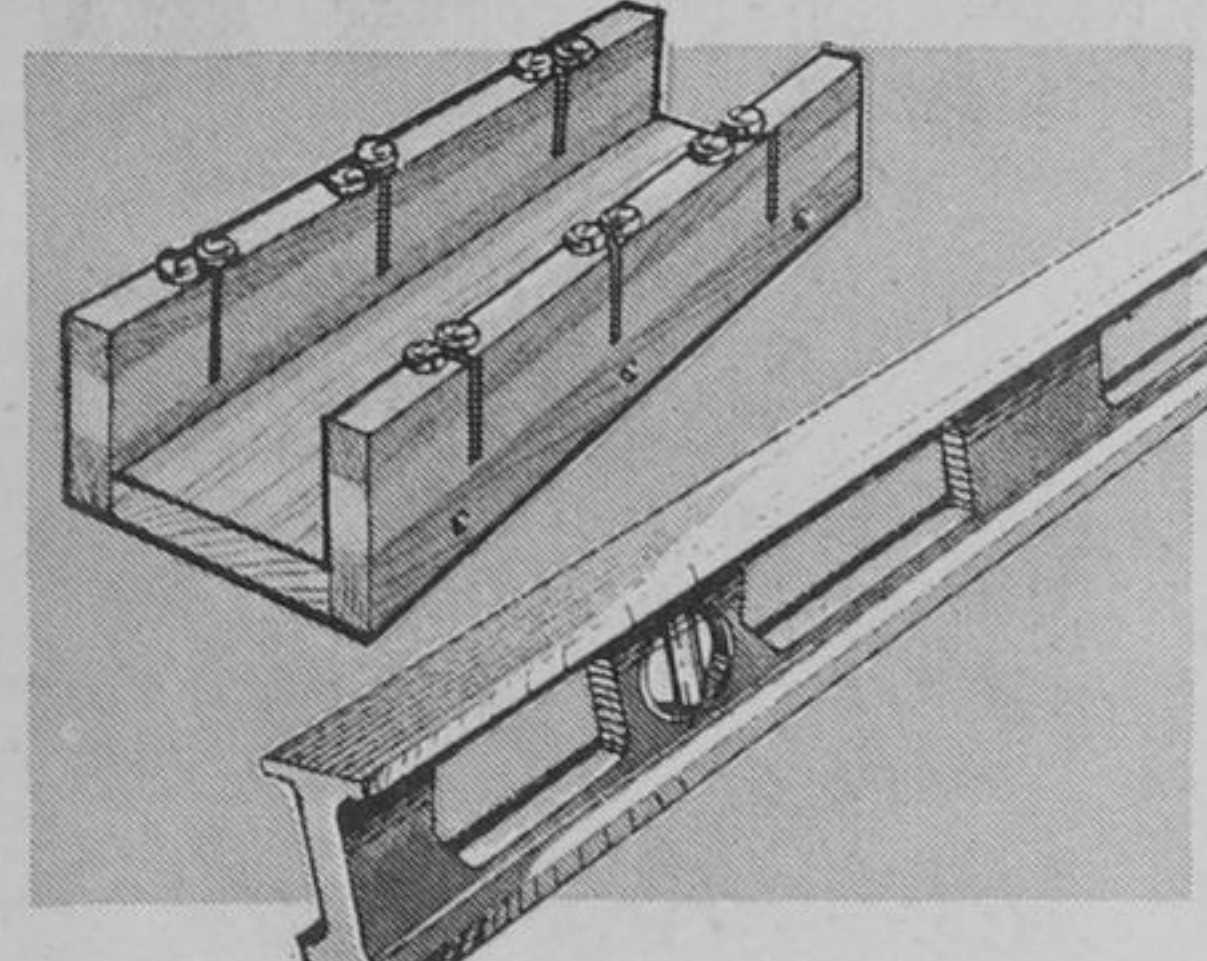

Calibrated shoe tilts for bevels up to 45°. Lo-speed for metals; hi for wood/compositions. Blade incl. 99-1337

FAMOUS 'SKIL' MAKE
7 1/4" Circular Saw

SPECIAL PRICE
29.95

Powerful 10-amp burnout-protected motor; vari-torque clutch. Cuts 1/16-2 3/8" at 90°; 2"-45°. 99-0061

HANDYMAN'S BUY!
Mitre Box

SPECIAL PRICE
3.99

Standard hardwood slotted to take 45° mitres right or left, 90° cross-cuts. By Stanley. 99-1155

ALUMINUM
24" Level

SPECIAL PRICE
3.99

Stanley model for builders. Plumb and level vials; machine-parallel edges. A buy! 99-1156