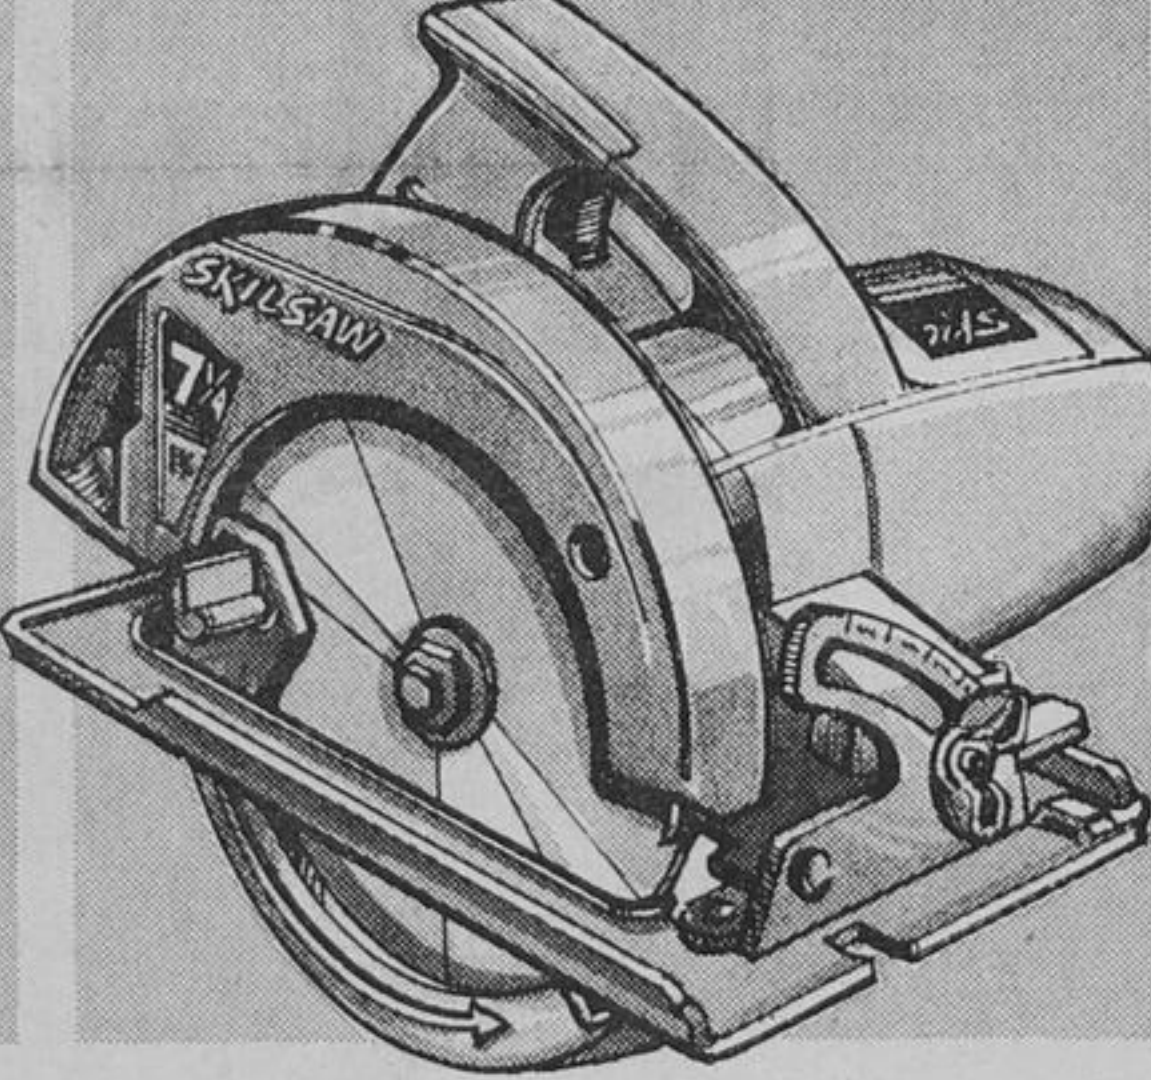

BLACK and DECKER #5731
2-Speed 3/8" Drill

REG. \$17.95
15.95

Hi-speed for wood/compositions; low for metals/plastics; 2.5 amp burnout-protected motor. 54-2833

BLACK and DECKER #7535
2-speed Jigsaw

SPECIAL PRICE
15.95

Calibrated shoe tilts for bevels up to 45°. Lo-speed for metals; hi for wood/compositions. Blade incl. 99-1337

FAMOUS 'SKIL' MAKE
7 1/4" Circular Saw

SPECIAL PRICE
29.95

Powerful 10-amp burnout-protected motor; vari-torque clutch. Cuts 1/16-2 3/8" at 90°; 2"-45°. 99-0061