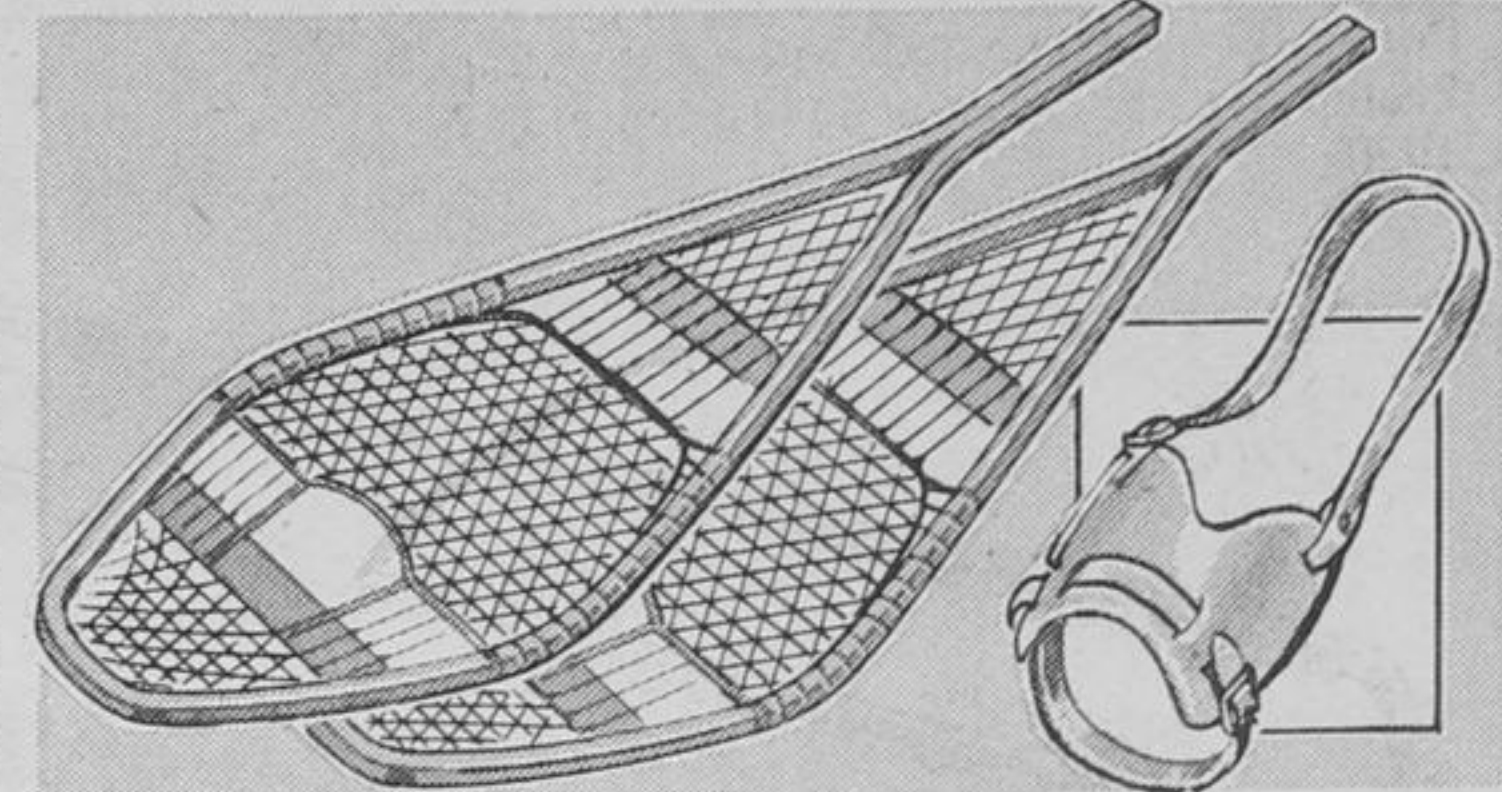

9.88

E. Pile-lined Nylon Mitts

Leather palm, thick Orlon pile lining. Elasticized wrist and snow cuff. Blue with multi-color racing-stripe. Adults S, M, L. Reg. \$7.69 87-2012

6.29

SNOWMOBILE Goggles

REG. \$2.59 **1.98**

Clear, amber and green interchangeable lenses. Elastic strap. 87-4014

SAVE! CURVED Face Shield

REG. \$1.79 **1.44**

For C.S.A. approved helmets. Clear, blue or smoked lens. Save now! 87-4000X

REDUCED! WOODEN Snow Shoes