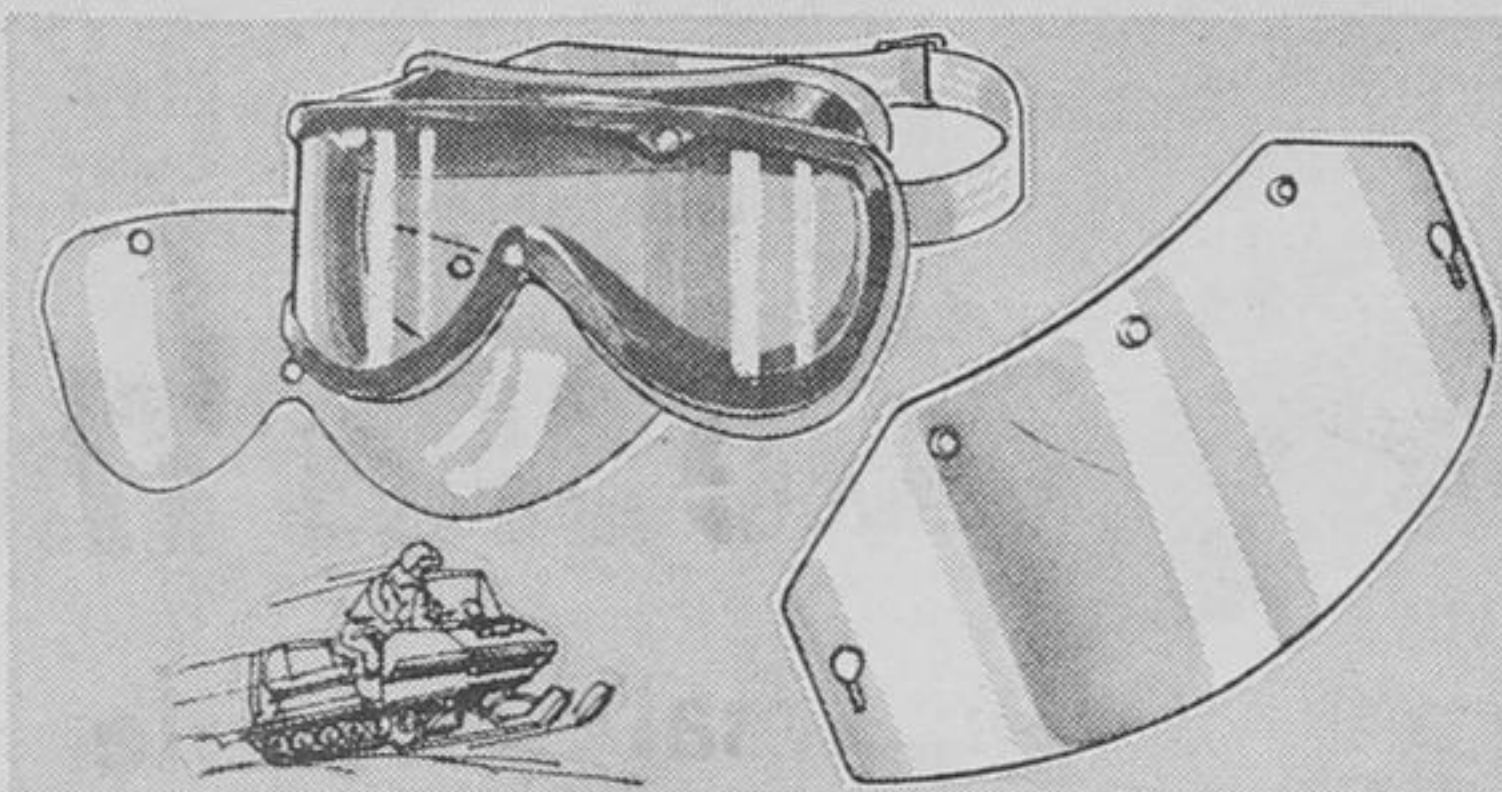

SNOWMOBILE Goggles

REG. $2.59 **1.98**

Clear, amber and green interchangeable lenses. Elastic strap. 87-4014

SAVE! CURVED Face Shield

REG. $1.79 **1.44**

For C.S.A. approved helmets. Clear, blue or smoked lens. Save now! 87-4000X