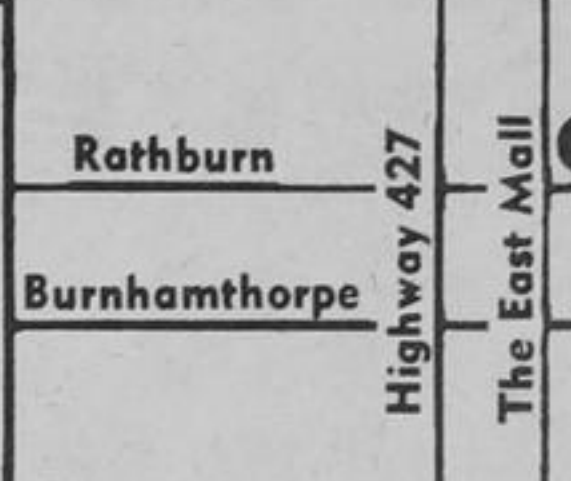

Sliced Side Bacon Burns or Woodacres 1 lb. pkg. **1²⁸**

Link Sausage Burns Breakfast Store Pack lb. **89c** **Meat Spreads** Swifts 8 oz. pkg. **49c**

ETOBICOKE AND AREA RESIDENTS
 Be Sure to Visit Our New Store at Rathburn and The East Mall—

OTHER SAFEWAY LOCATIONS:
 EAST YORK—Gower and Dawes Rd.
 WILLOWDALE—Victoria Park and Van Horne
 WILLOWDALE—Leslie St. north of Finch Ave.
 MISSISSAUGA—Hwy. #10 south of Dundas St.
 WESTON—Weston Rd. and Finch Ave.
 BRAMPTON—Hwy. #10 and Steeles
 HAMILTON—Mohawk and Wellington
 BURLINGTON—Elizabeth and Gore
 BURLINGTON—Guelph Line & Prospect
 RICHMOND HILL—Yonge & Trayborn
 TORONTO—Mt. Pleasant and Soudan