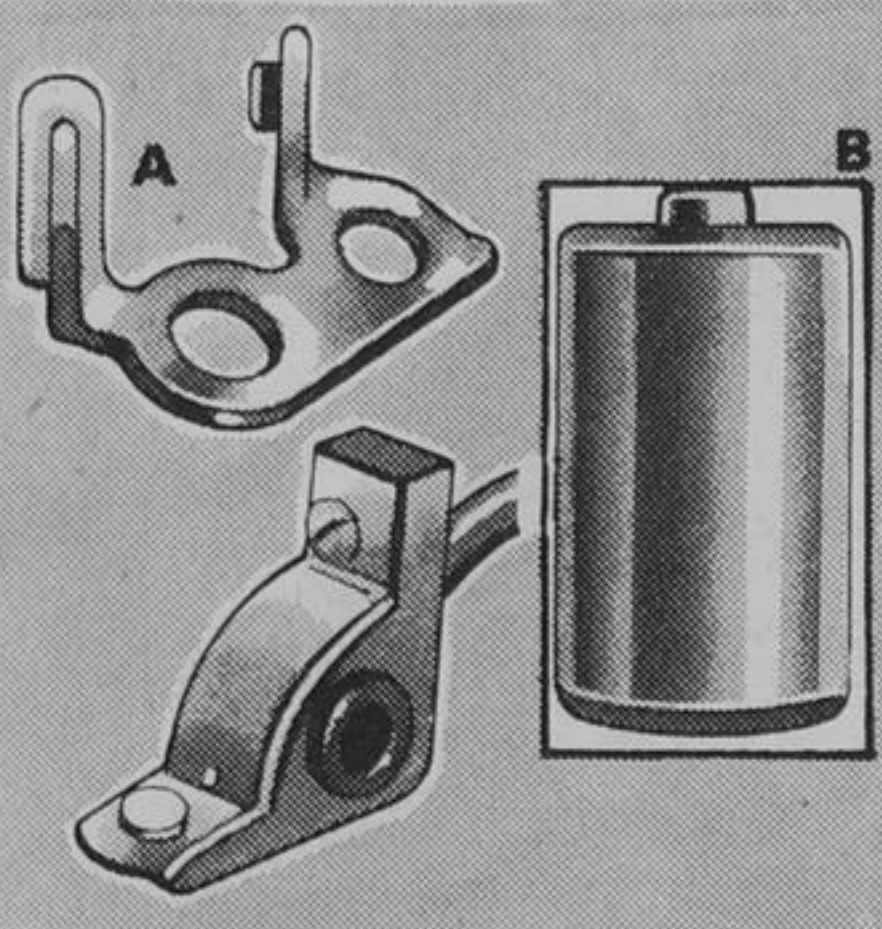

Special Purchase 5-Piece Wrench Set

Your
Choice

Combination
Wrench Set
or
Open-End
Wrench Set

1.99

EACH
SET

Quality outfits drop-forged for strength and chrome plated to resist rust. Precision openings for no-slip fit. Choose the right tool for the job and save!
Combination Set—sizes from 3/8" to 9/16". 99-1223
Open End Set—sizes from 5/16" to 3/4". 99-1225