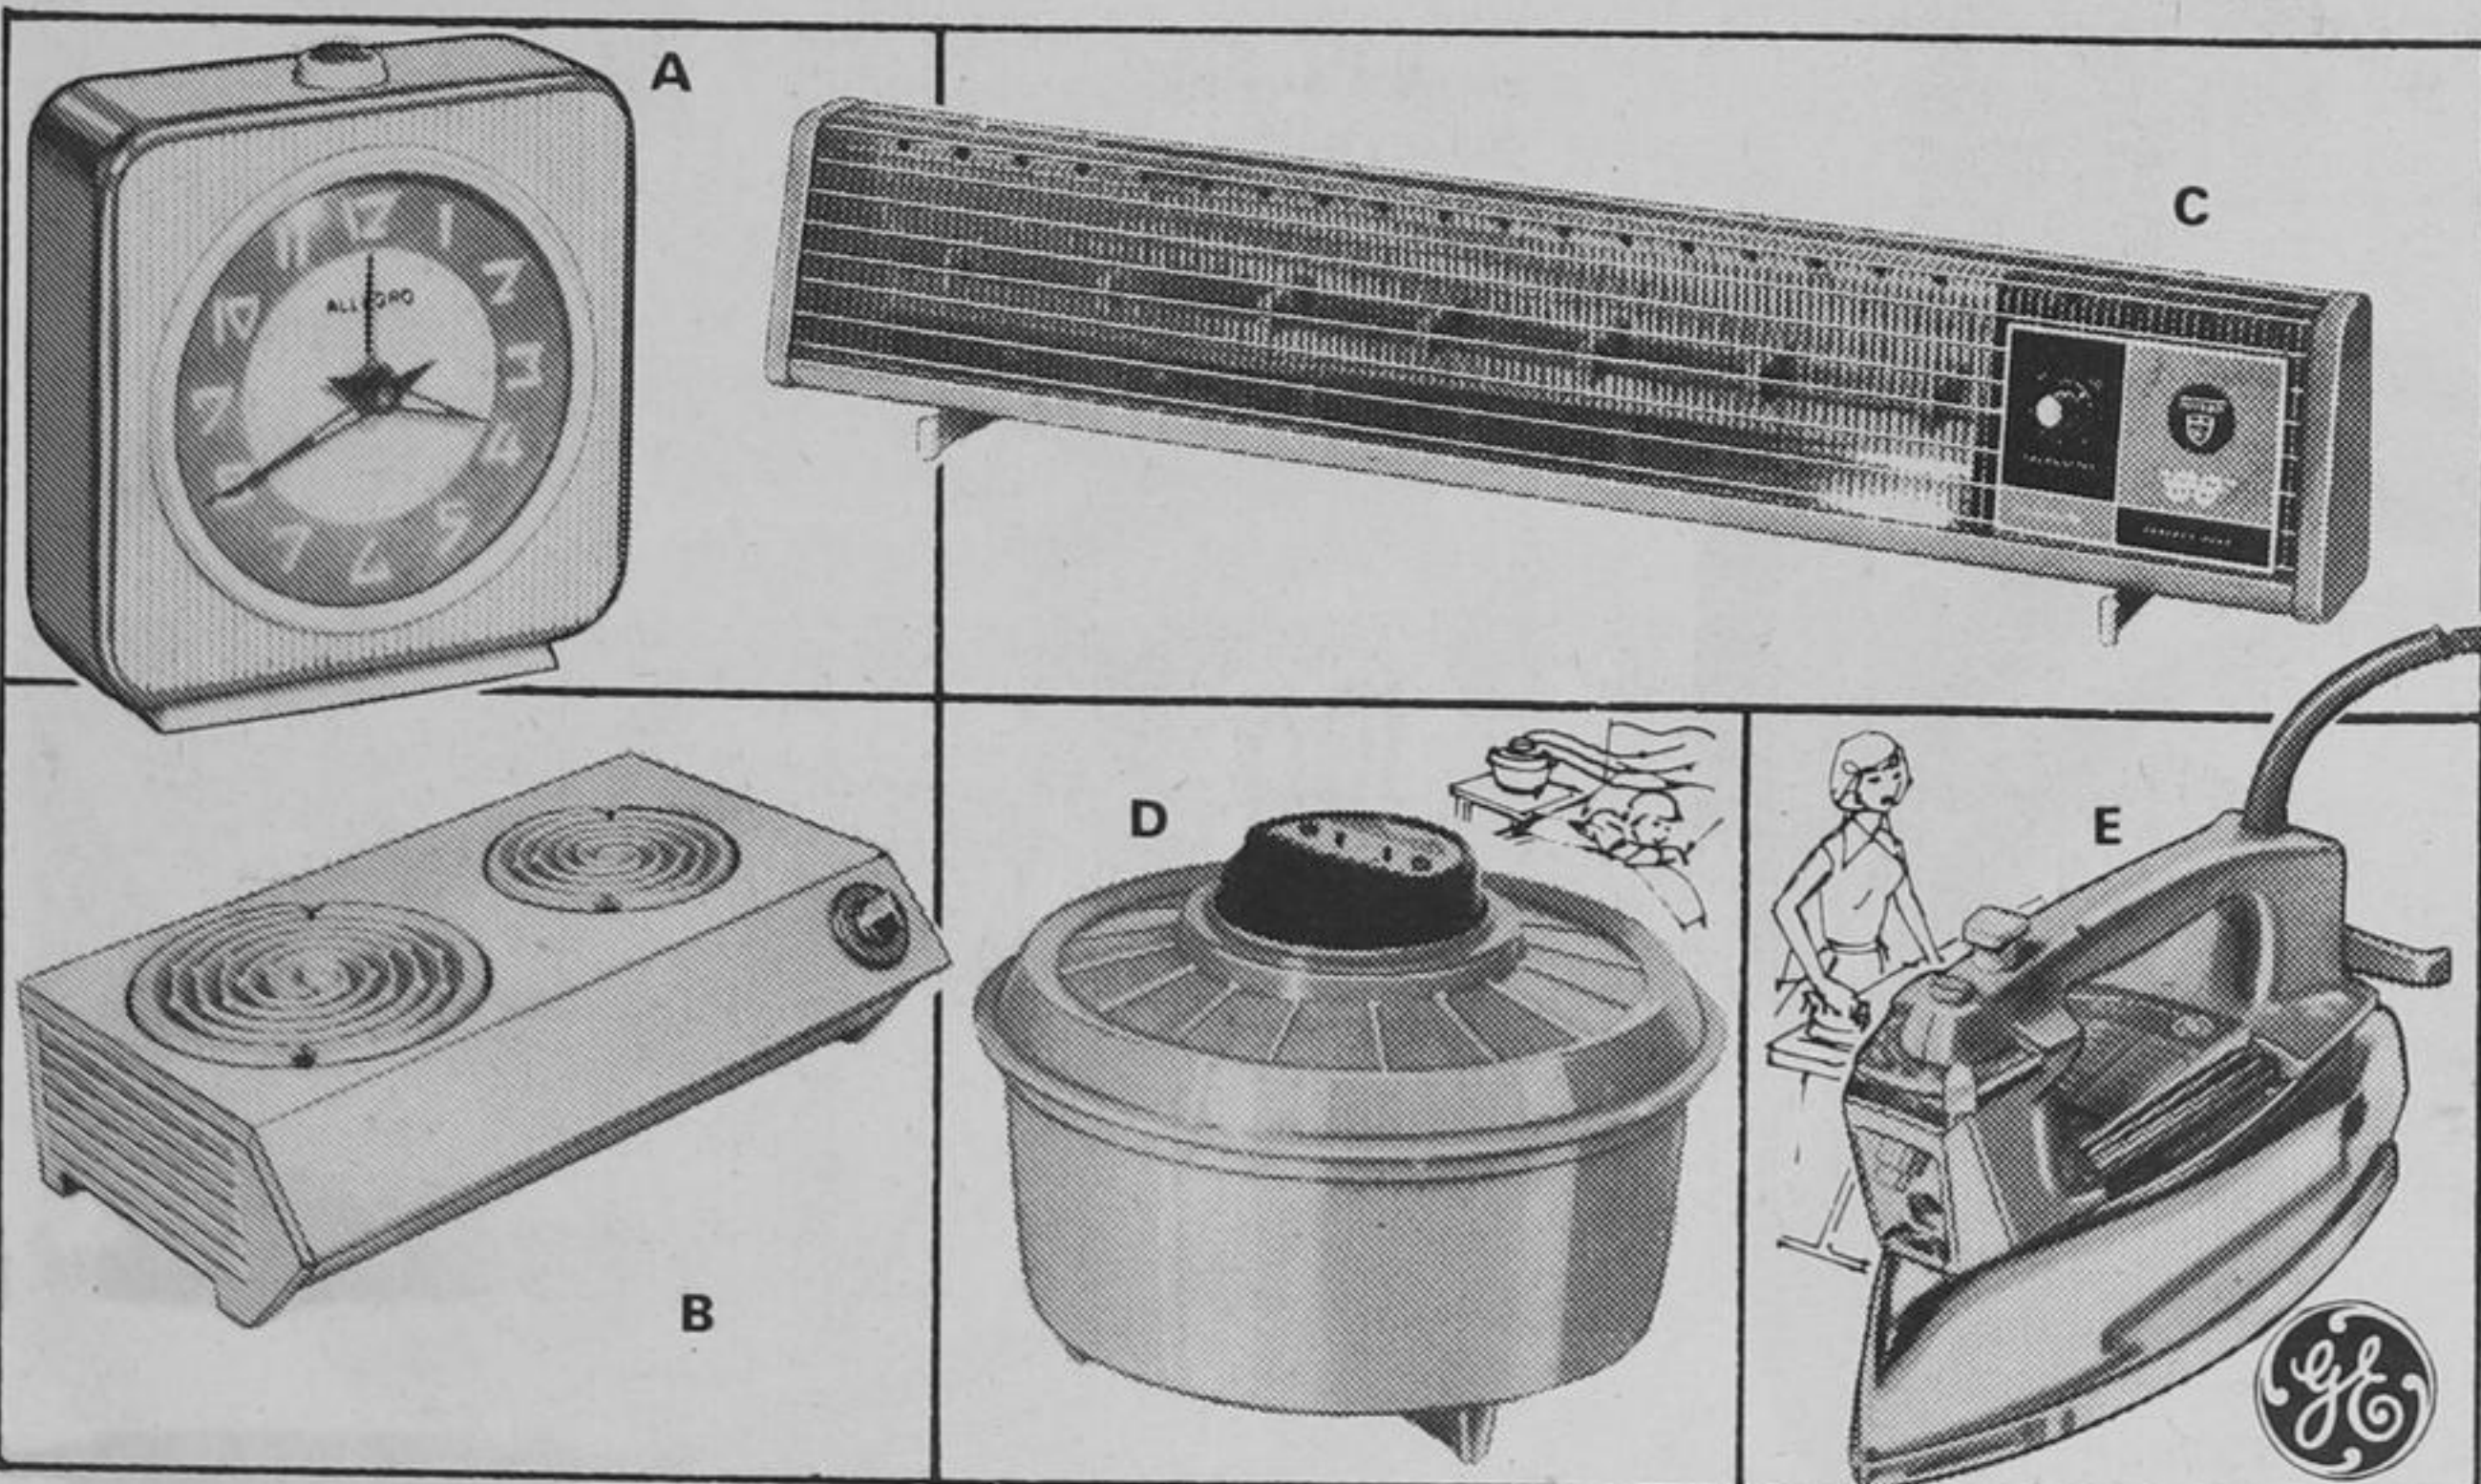

A. Special! Alarm Clock

Handsome 'Allegro' for sure wake-ups. Has 4-jewel movement; sturdy 4" square metal case; luminous hands. Good buy! 99-0850 **2.44**

B. 2-Burner Hot Plate

Reg. \$10.88. Sure-fire winner at \$2.00 off! 1000 and 500 w. open coil. 5-heat rotary switch. Glaze-finish. 19 x 10 1/2 x 4". 43-1227 **8.88**