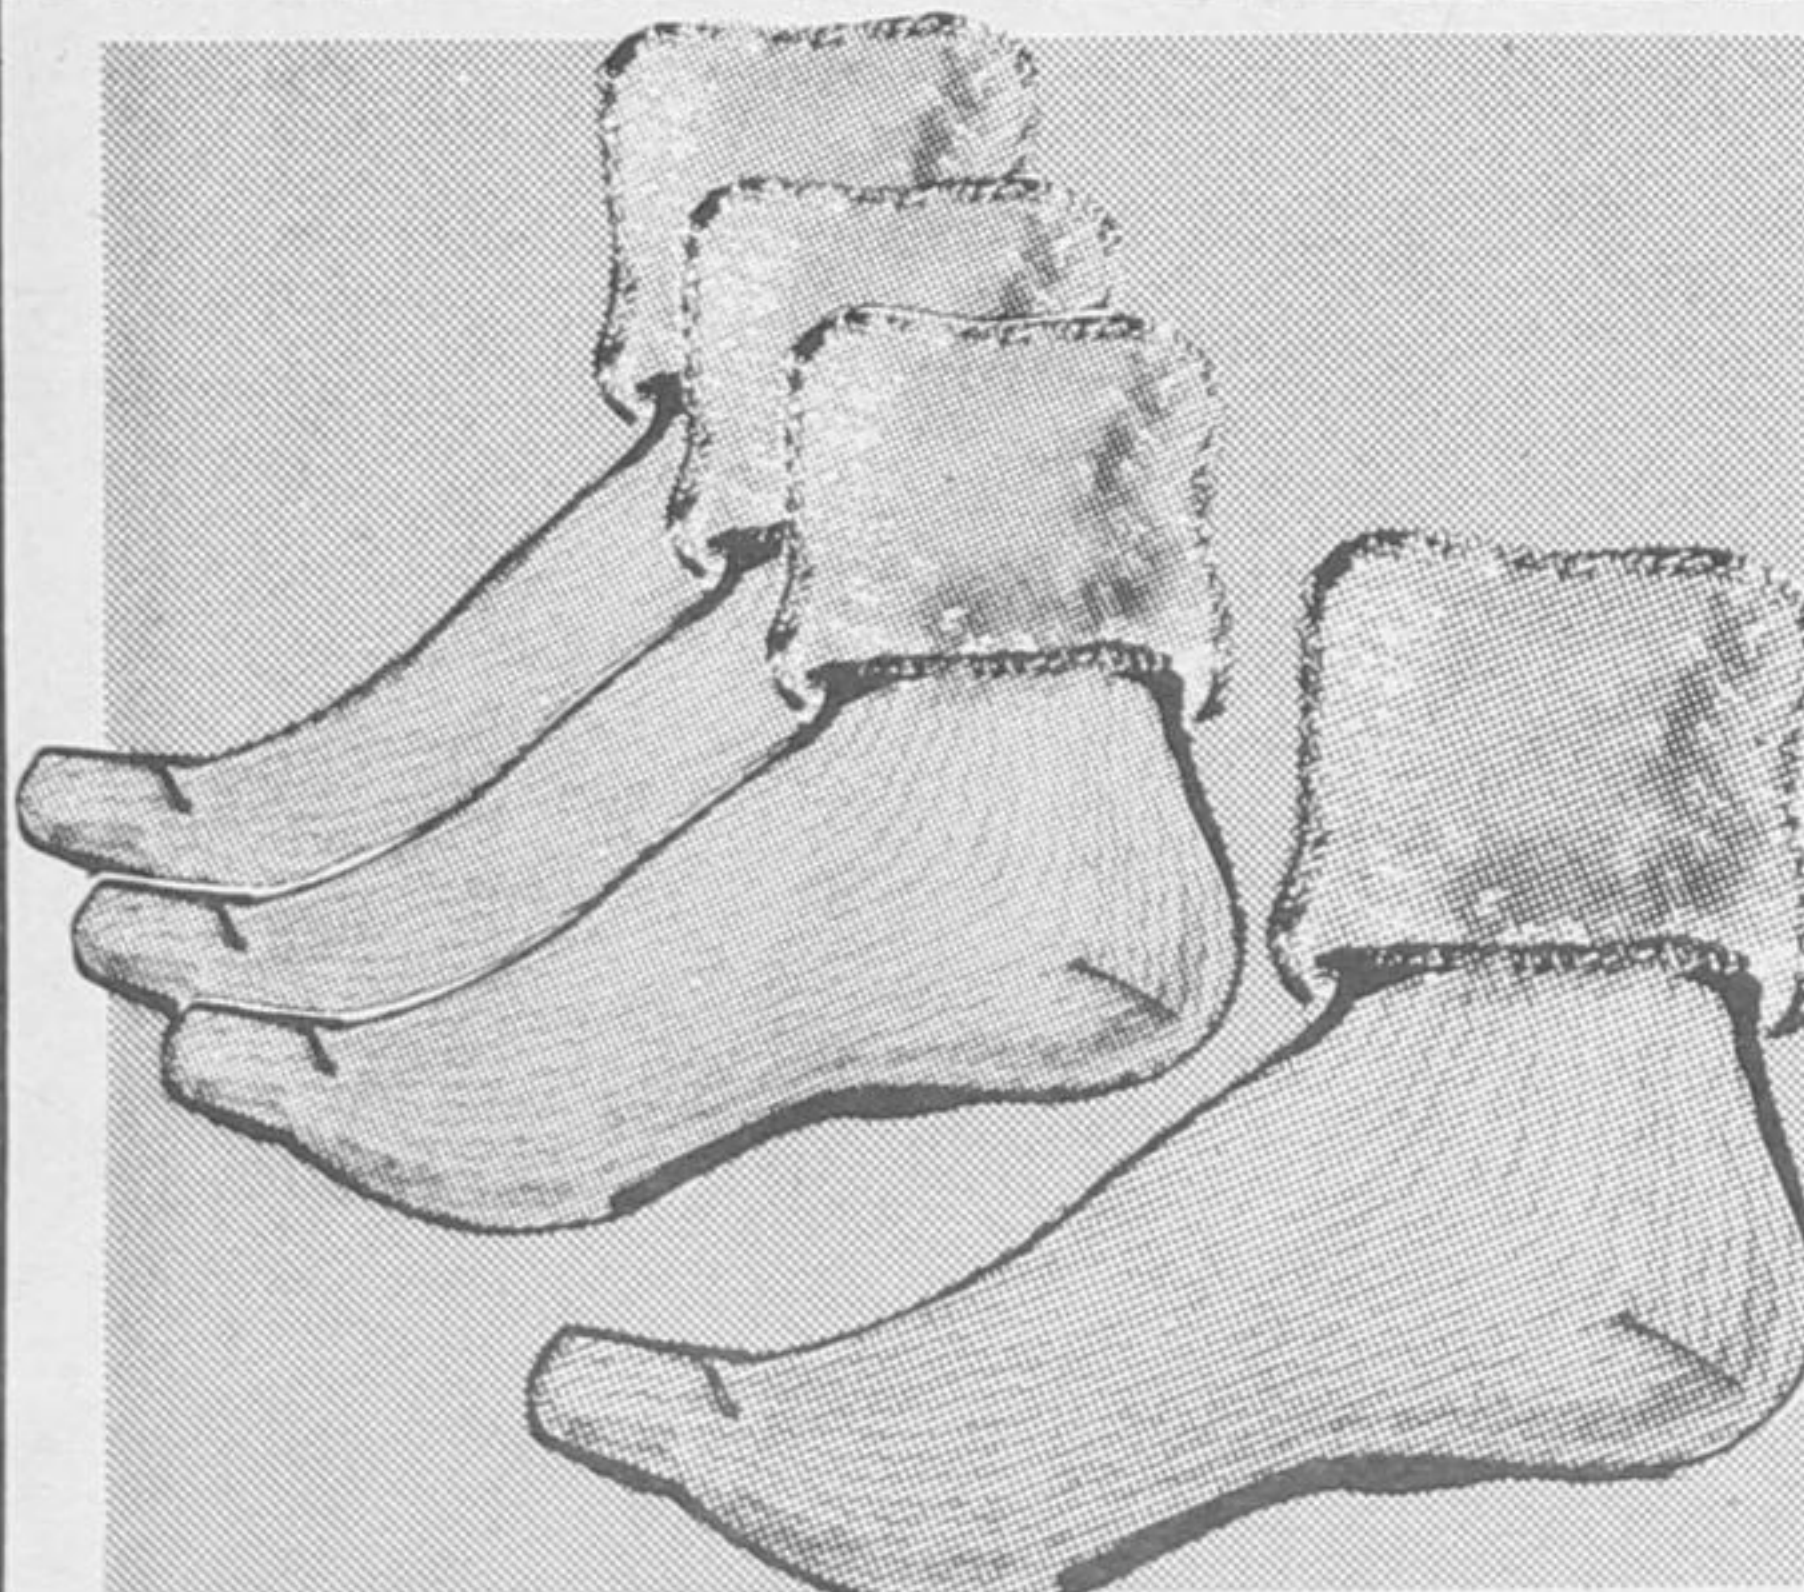

SUBSTANDARD BOOT SOCKS

Sports socks of 95% bulk Acrylic and 5% stretch Nylon. Brushed inside, solid color turn-down cuff. Colors: Blue, White, Red, Brown, Navy, Green Violet or Ginger. Size fits 9-11.

KRESGE PRICE

2.88c
Pr.