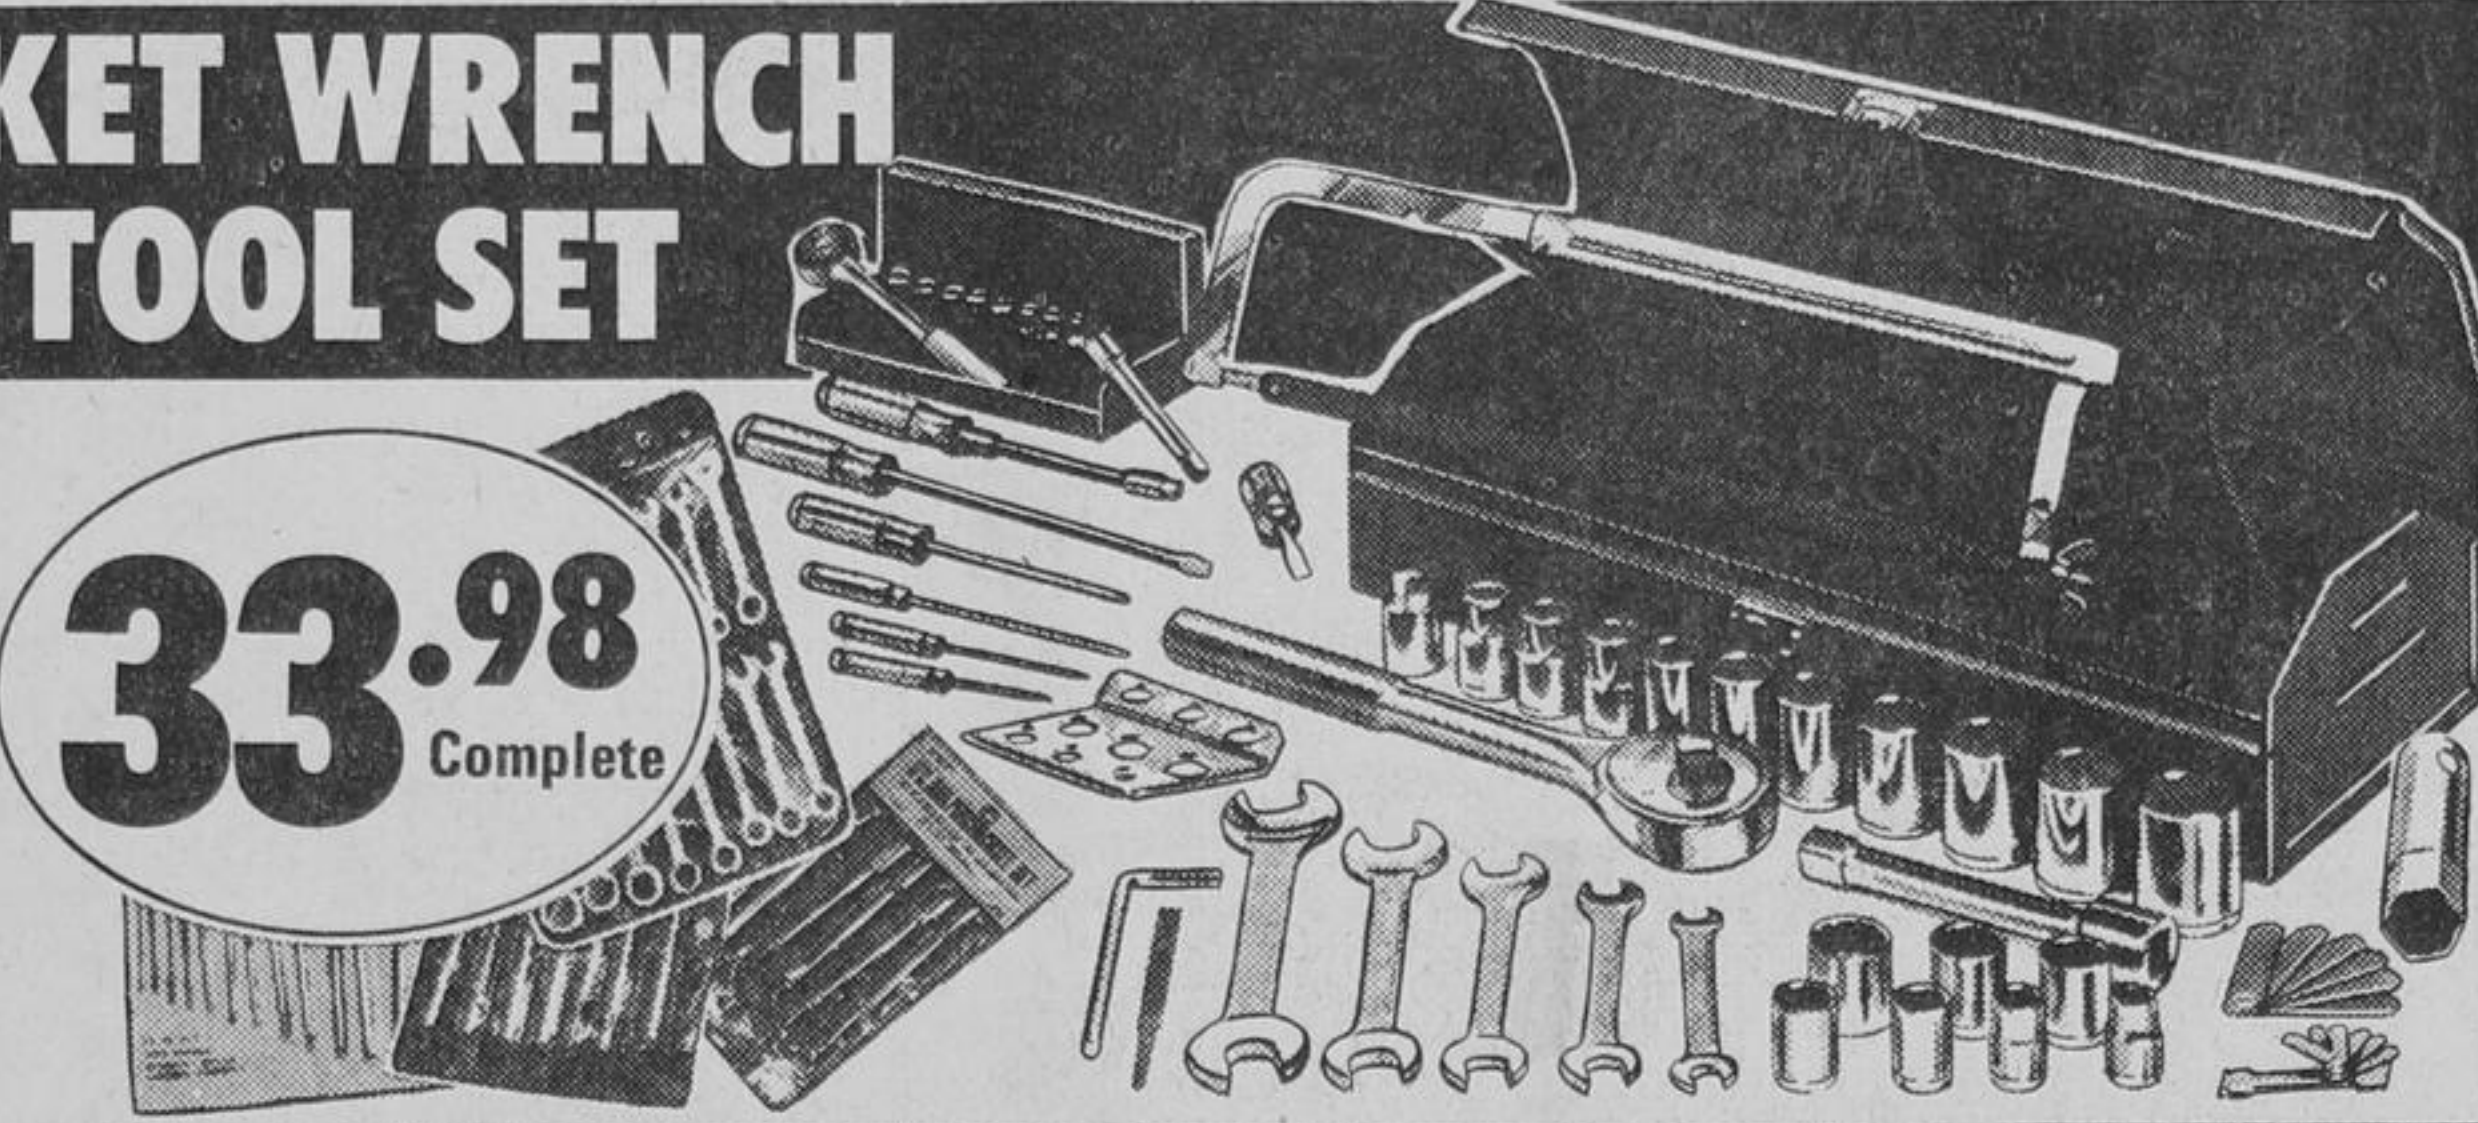

126-pc. SOCKET WRENCH and TOOL SET

All the tools you'll need for automotive, shop and home appliance repairs. Includes 3 complete drive sets (1/4", 1/2", 3/8") plus adapters, open-end wrench sets, 18-pc. ignition wrench set, adjustable hacksaw & frame, 6-pc. screw-driver set, hex key set, drill bit set and much much more. All precision-made for the utmost in quality and professional standards. Special. 99-0694

33.98
Complete

- A. 9 1/4" Scrub Plane
  1 3/4" blade. Reg. $7.98 57-6242
- B. 2"-Diameter Drum Rasp
  Fits 1/4" drills & motors. 99-1165
- C. Stanley Pocket Surform — 5 1/2" long, flat blade. Reg. $1.98 57-6730
- D. 5-pc. Countersink Set
  Tempered steel. Reg. $1.69 54-1800
- E. All-Purpose Sharpening Stone
  Approx. 9 1/2" long. Special. 99-0408
- F. 10-ft. Tape
  Mylar-coated. Reg. $3.29. 57-7045
- G. Retractable Utility Knife
  3-position blade. Reg. $2.29. 57-5017
- H. Stanley All-Steel Claw Hammer— Rubber handle grip. Reg. $5.89. 57-4133

- I. 6.88
- J. 'Mini-Mole' Locking Wrench
  5" long. Special Buy! 99-0840 1.79
- K. 10" Slip Joint Pliers
  Plastic-coated handles. 99-1224 2.99
- L. Stanley 12" Combination Square
  Level & scribe. Reg. $3.49. 57-7827 2.88
- M. 31-Drawer Parts Cabinet
  Metal case with clear plastic drawers, blue enamel finish. 99-1196 9.98
- N. Assorted Sandpaper Rolls — Fine, medium, coarse. Special 99-0239X .77
- O. 24-pc. Sandpaper Assortment
  Several different grits. 99-8156 .29
- P. Utility Tool Box with Tray
  Break-resistant plastic; cantilever tray 11 x 5 x 3 3/4". 99-1159 .99