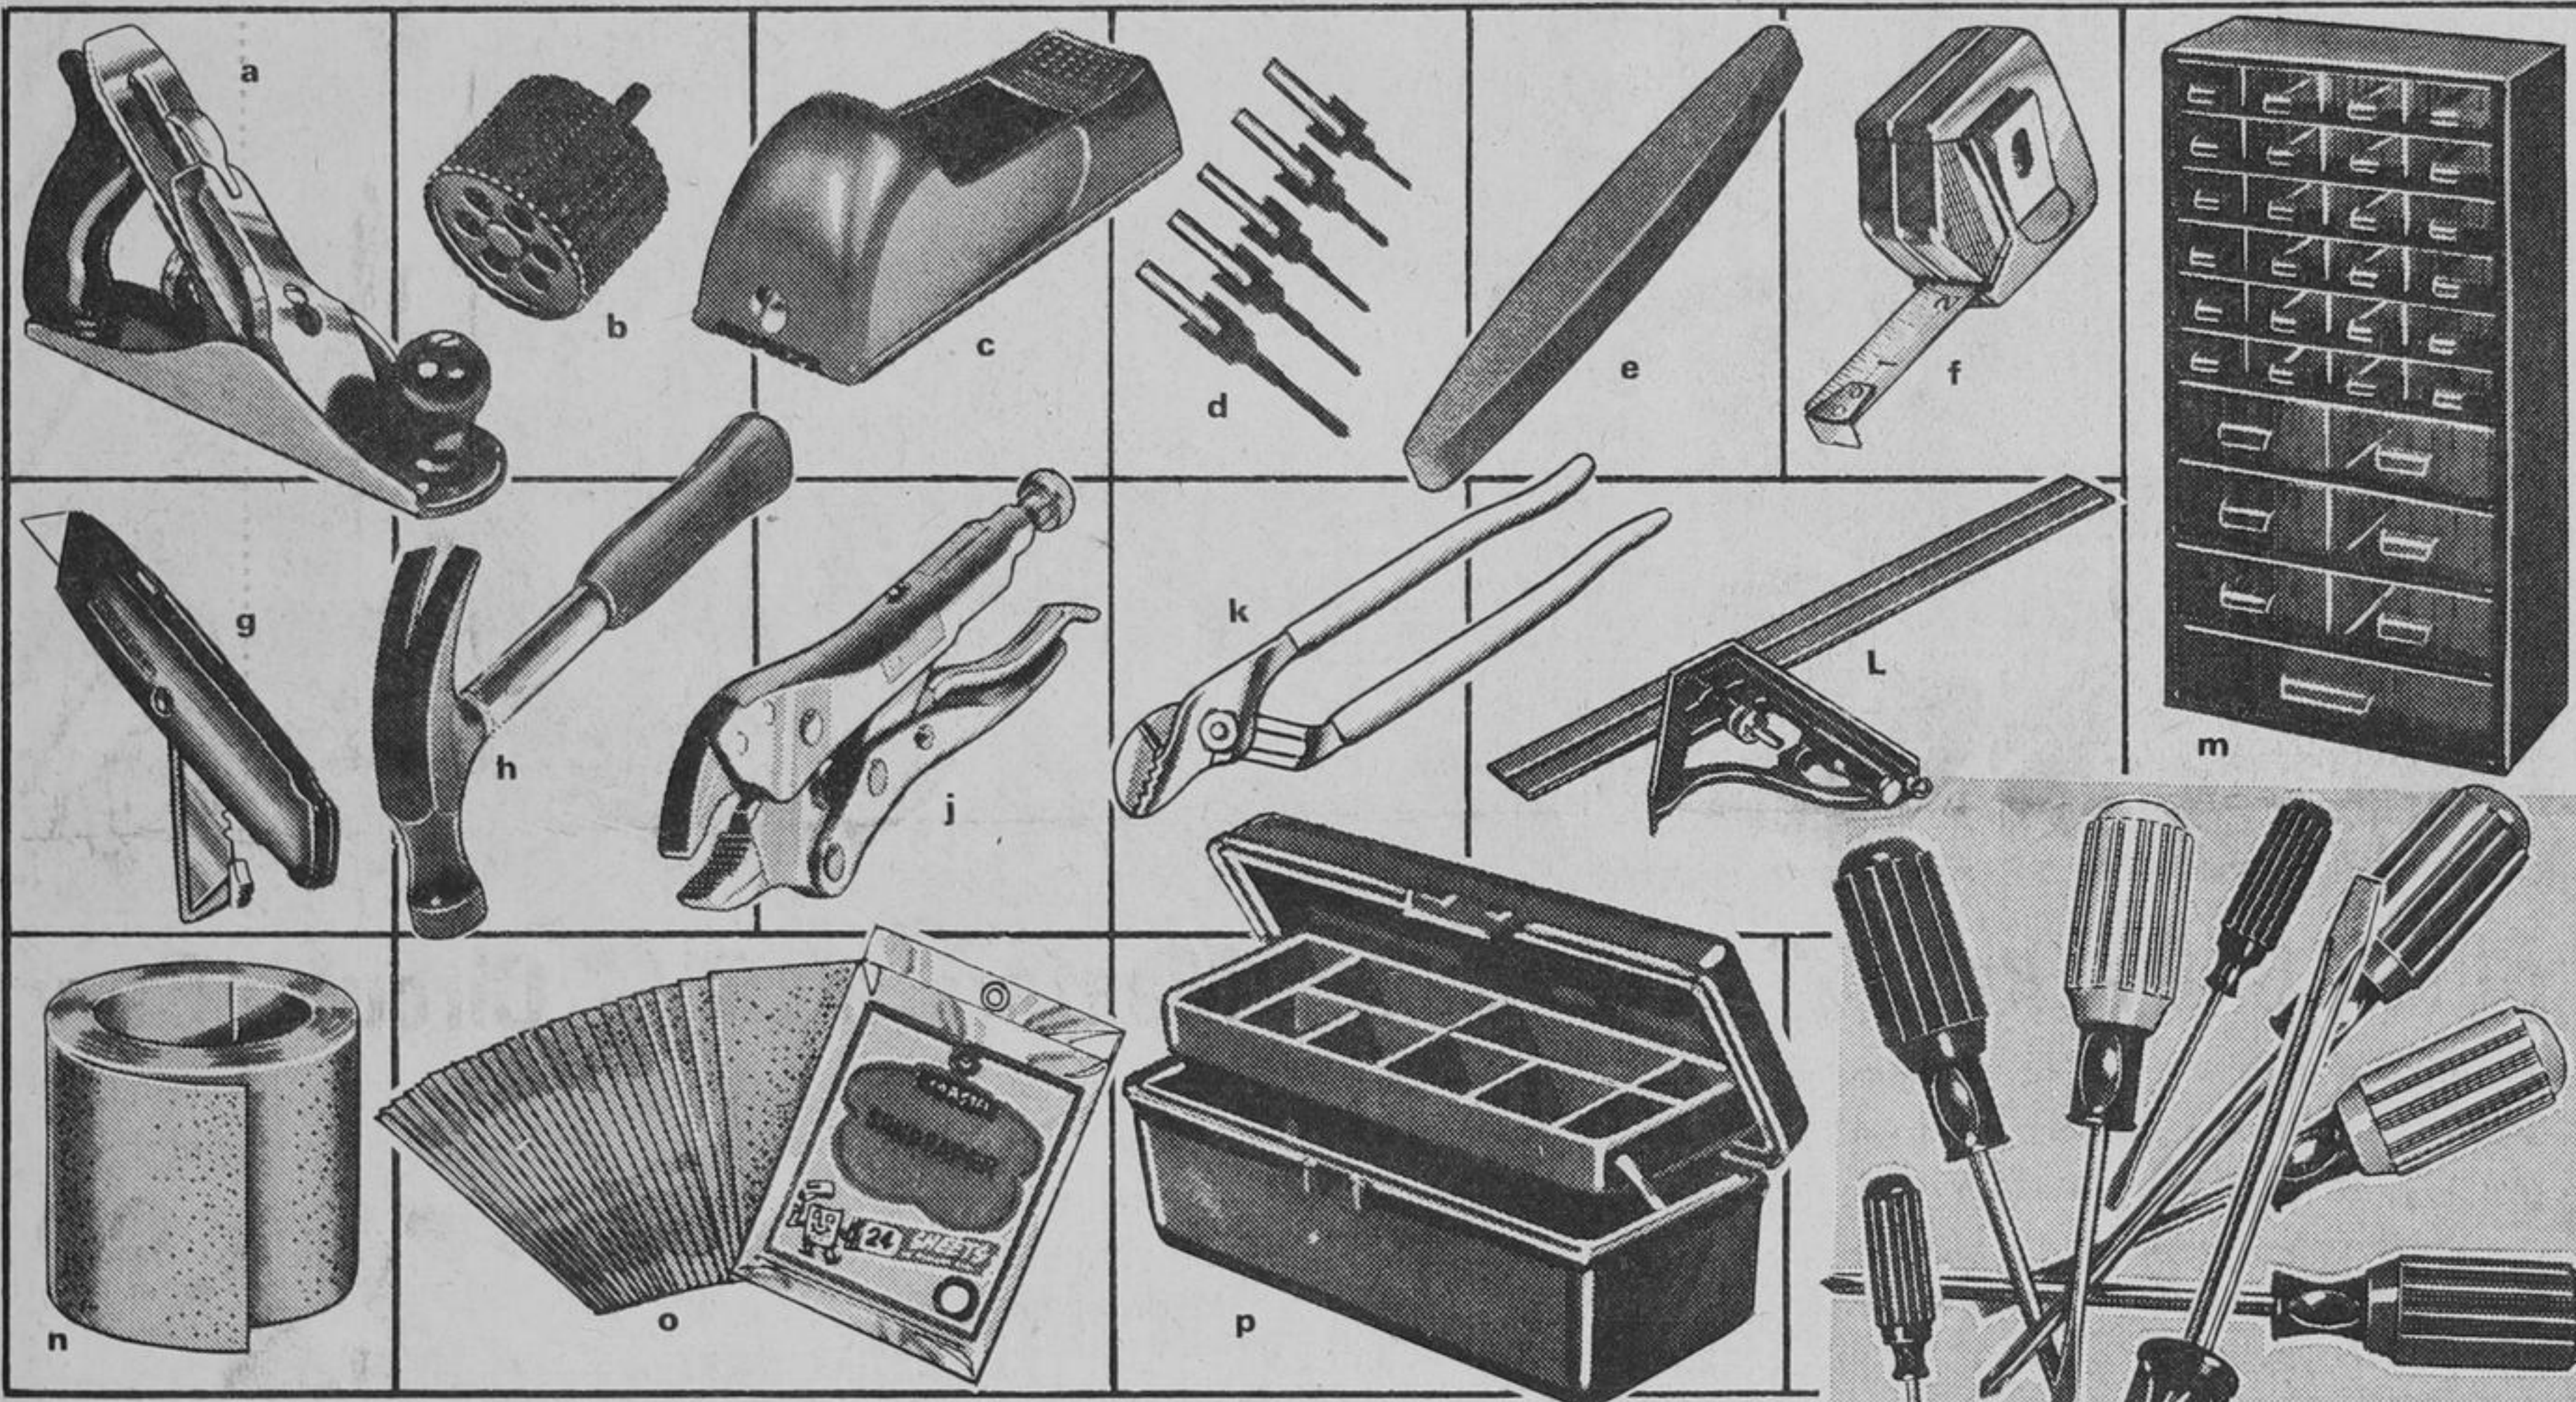

WINTER BEATER SALE
22-pc. SOCKET WRENCH SET

10.99
 COMPLETE

Ideal for the handyman. Mechanic's quality 1/4" & 3/8"-drive socket set in metal case. Chrome-plated. 14 sockets. Special. 99-1226

CANADIAN TIRE

126-pc. SOCKET WRENCH and TOOL SET

All the tools you'll need for automotive, shop and home appliance repairs. Includes 3 complete drive sets (1/4", 1/2", 3/8") plus adapters, open-end wrench sets, 18-pc. ignition wrench set, adjustable hacksaw & frame, 6-pc. screw-driver set, hex key set, drill bit set and much much more. All precision-made for the utmost in quality and professional standards. Special. 99-0694

33.98
 Complete

- A. 9 1/4" Scrub Plane
1 3/4" blade. Reg. \$7.98 57-6242
- B. 2"-Diameter Drum Rasp
Fits 1/4" drills & motors. 99-1165
- C. Stanley Pocket Surform — 5 1/2" long, flat blade. Reg. \$1.98 57-6730
- D. 5-pc. Countersink Set
Tempered steel. Reg. \$1.69 54-1800
- E. All-Purpose Sharpening Stone
Approx. 9 1/2" long. Special. 99-0408
- F. 10-ft. Tape
Mylar-coated. Reg. \$3.29. 57-7045
- G. Retractable Utility Knife
3-position blade. Reg. \$2.29. 57-5017
- H. Stanley All-Steel Claw Hammer— Rubber handle grip. Reg. \$5.89. 57-4133