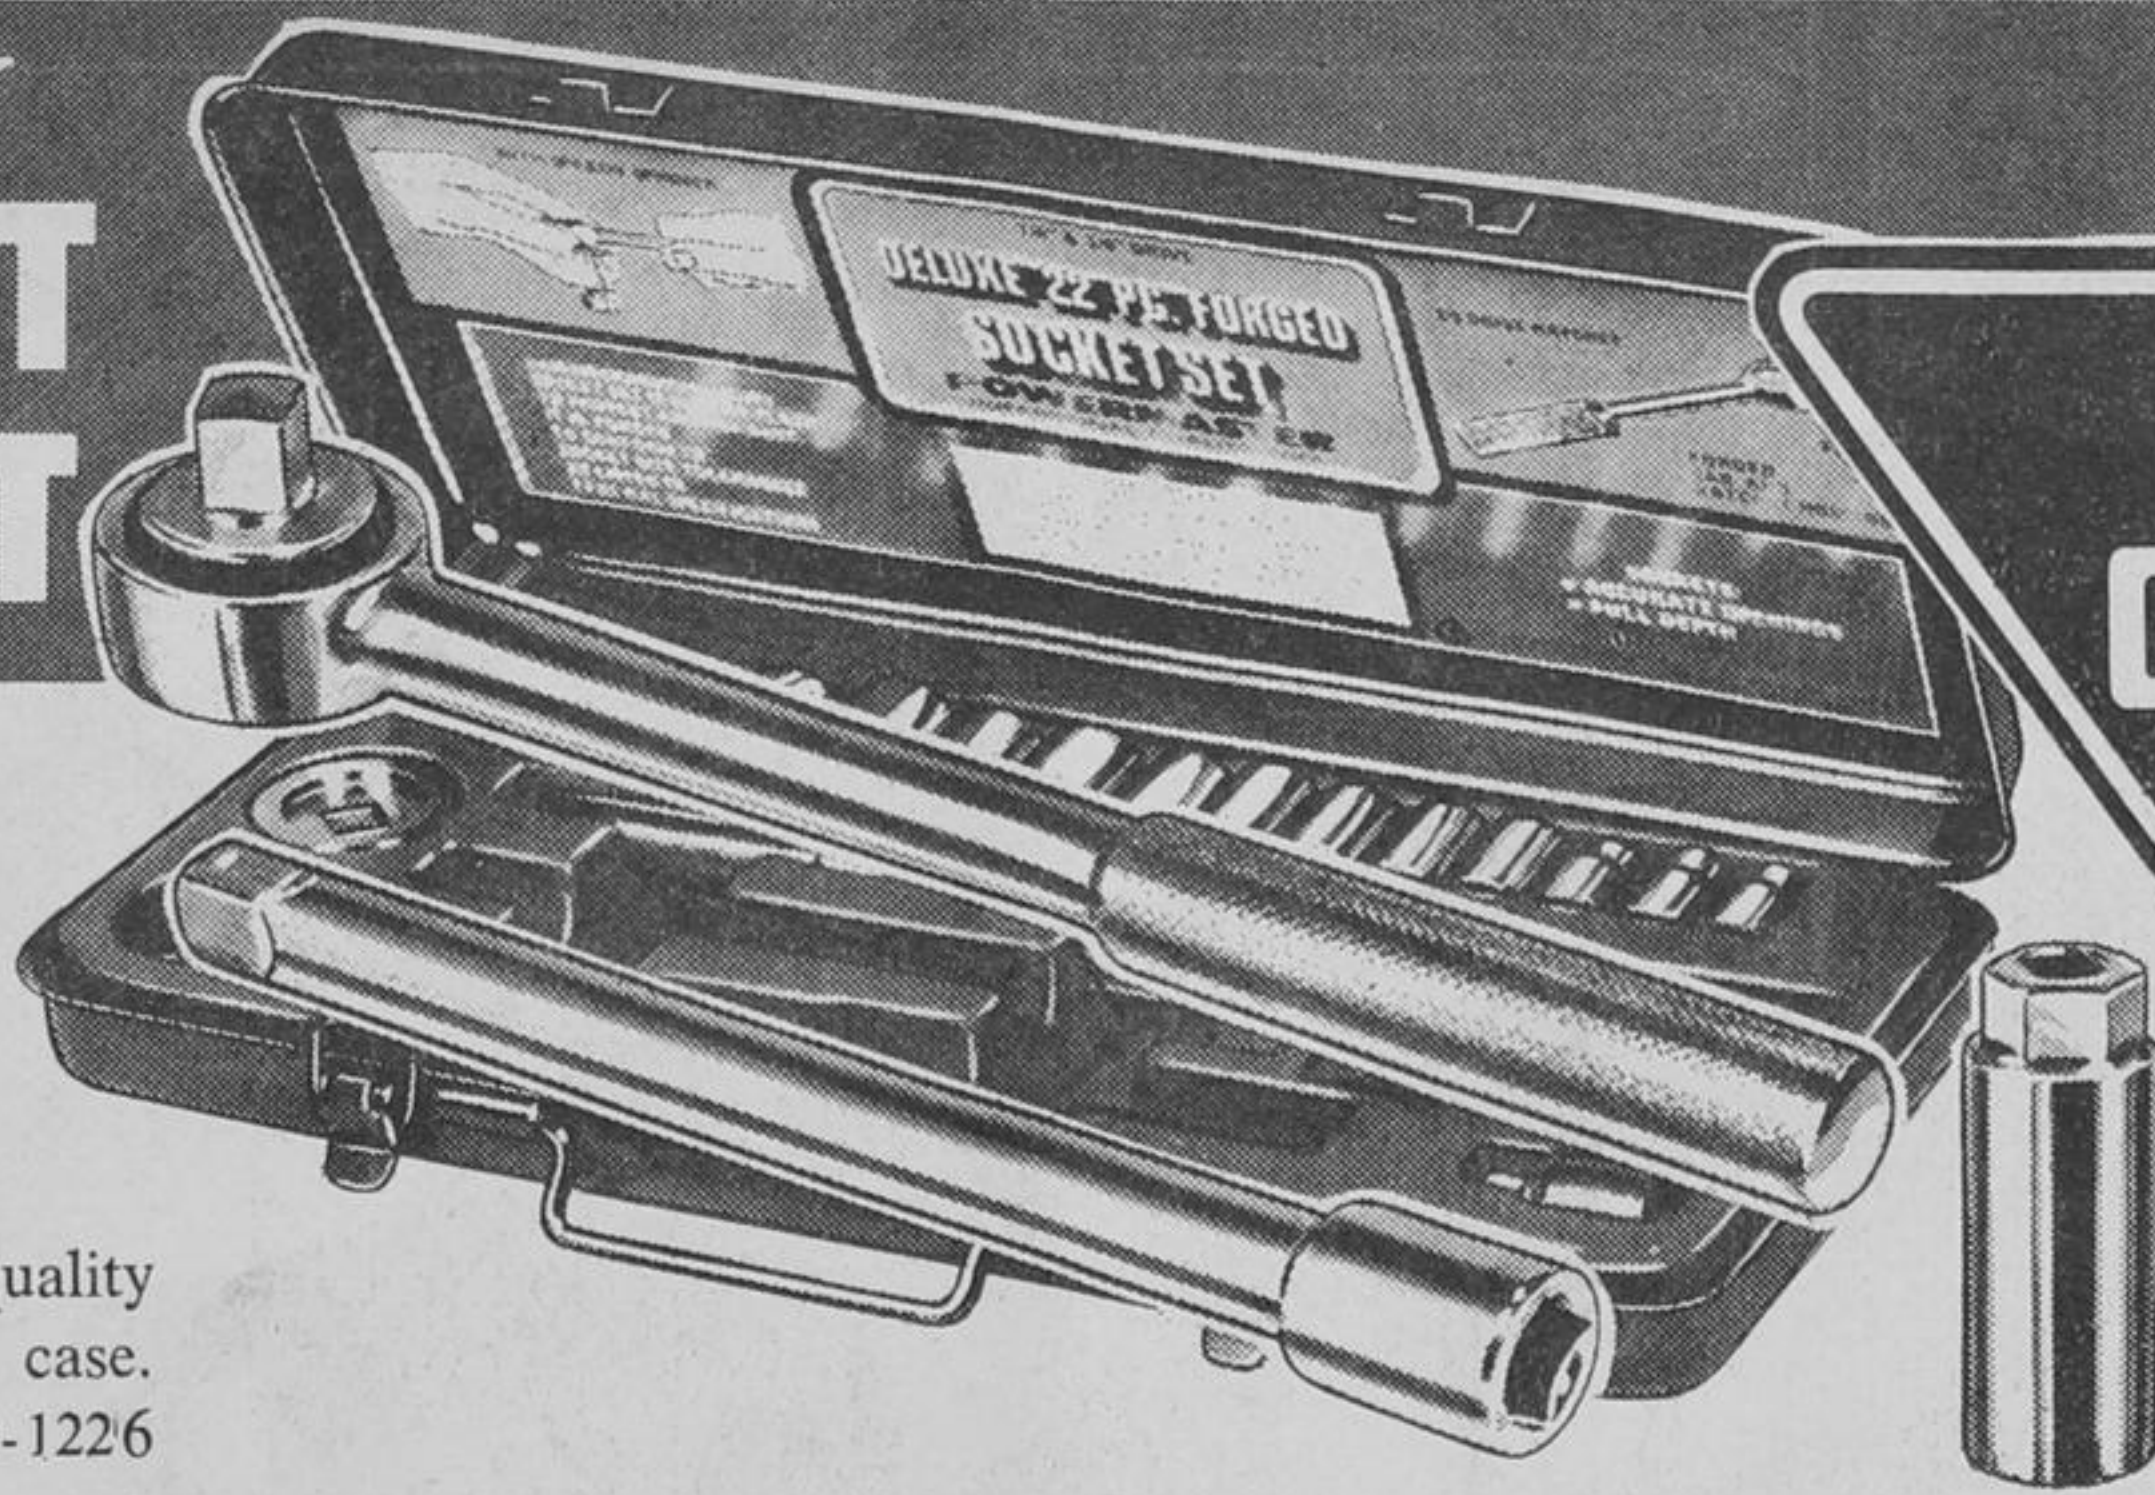

WINTER BEATER SALE
22-pc. SOCKET WRENCH SET

10.99
 COMPLETE

Ideal for the handyman. Mechanic's quality 1/4" & 3/8"-drive socket set in metal case. Chrome-plated. 14 sockets. Special. 99-1226

CANADIAN TIRE

126-pc. SOCKET WRENCH and TOOL SET

All the tools you'll need for automotive, shop and home appliance repairs. Includes 3 complete drive sets (1/4", 1/2", 3/8") plus adapters, open-end wrench sets, 18-pc. ignition wrench set, adjustable hacksaw & frame, 6-pc. screw-driver set, hex key set, drill bit set and much much more. All precision-made for the utmost in quality and professional standards. Special. 99-0694