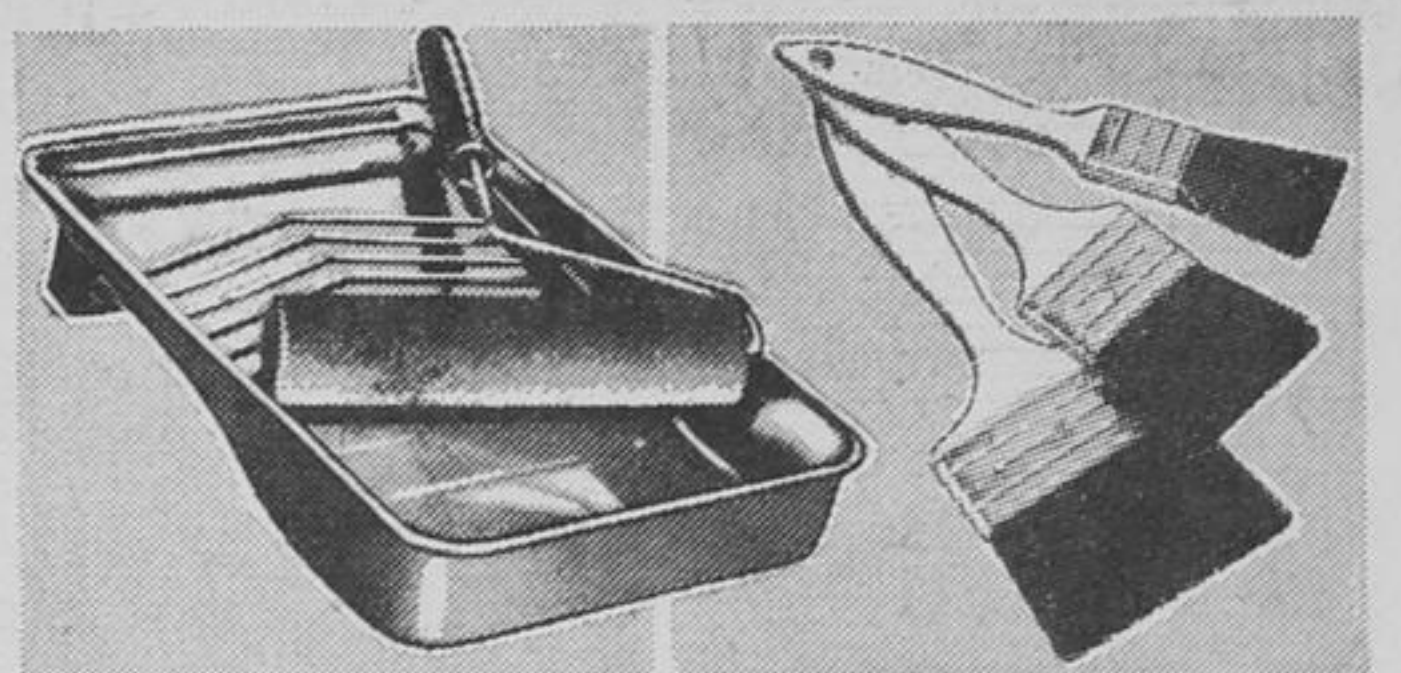

6 ft x 18" ROLLS EACH

.99

Bring walls and furniture to life with this practical cover-up. Just peel back and apply. 44 patterns. Reg. \$1.25. 49-9005X

SELF-ADHESIVE VINYL-ASBESTOS

TILES

pkg. of 9 **2.19**

Big 12" x 12" tiles in a wide range of colors. Just peel off the backing and press down. No tools needed. Easy to clean. Reg. \$2.49. 49-8500X

SAVE! 9 1/2" PAINT

Roller & Tray

2.49

Features push-on, pull-off roller. Mohair cover. Save! Reg. \$2.98. 49-5825

ARMOR COAT

Paint Brushes

1-inch. Reg. 99¢ **.79**

1 1/2-inch. Reg. \$1.39 **1.05**