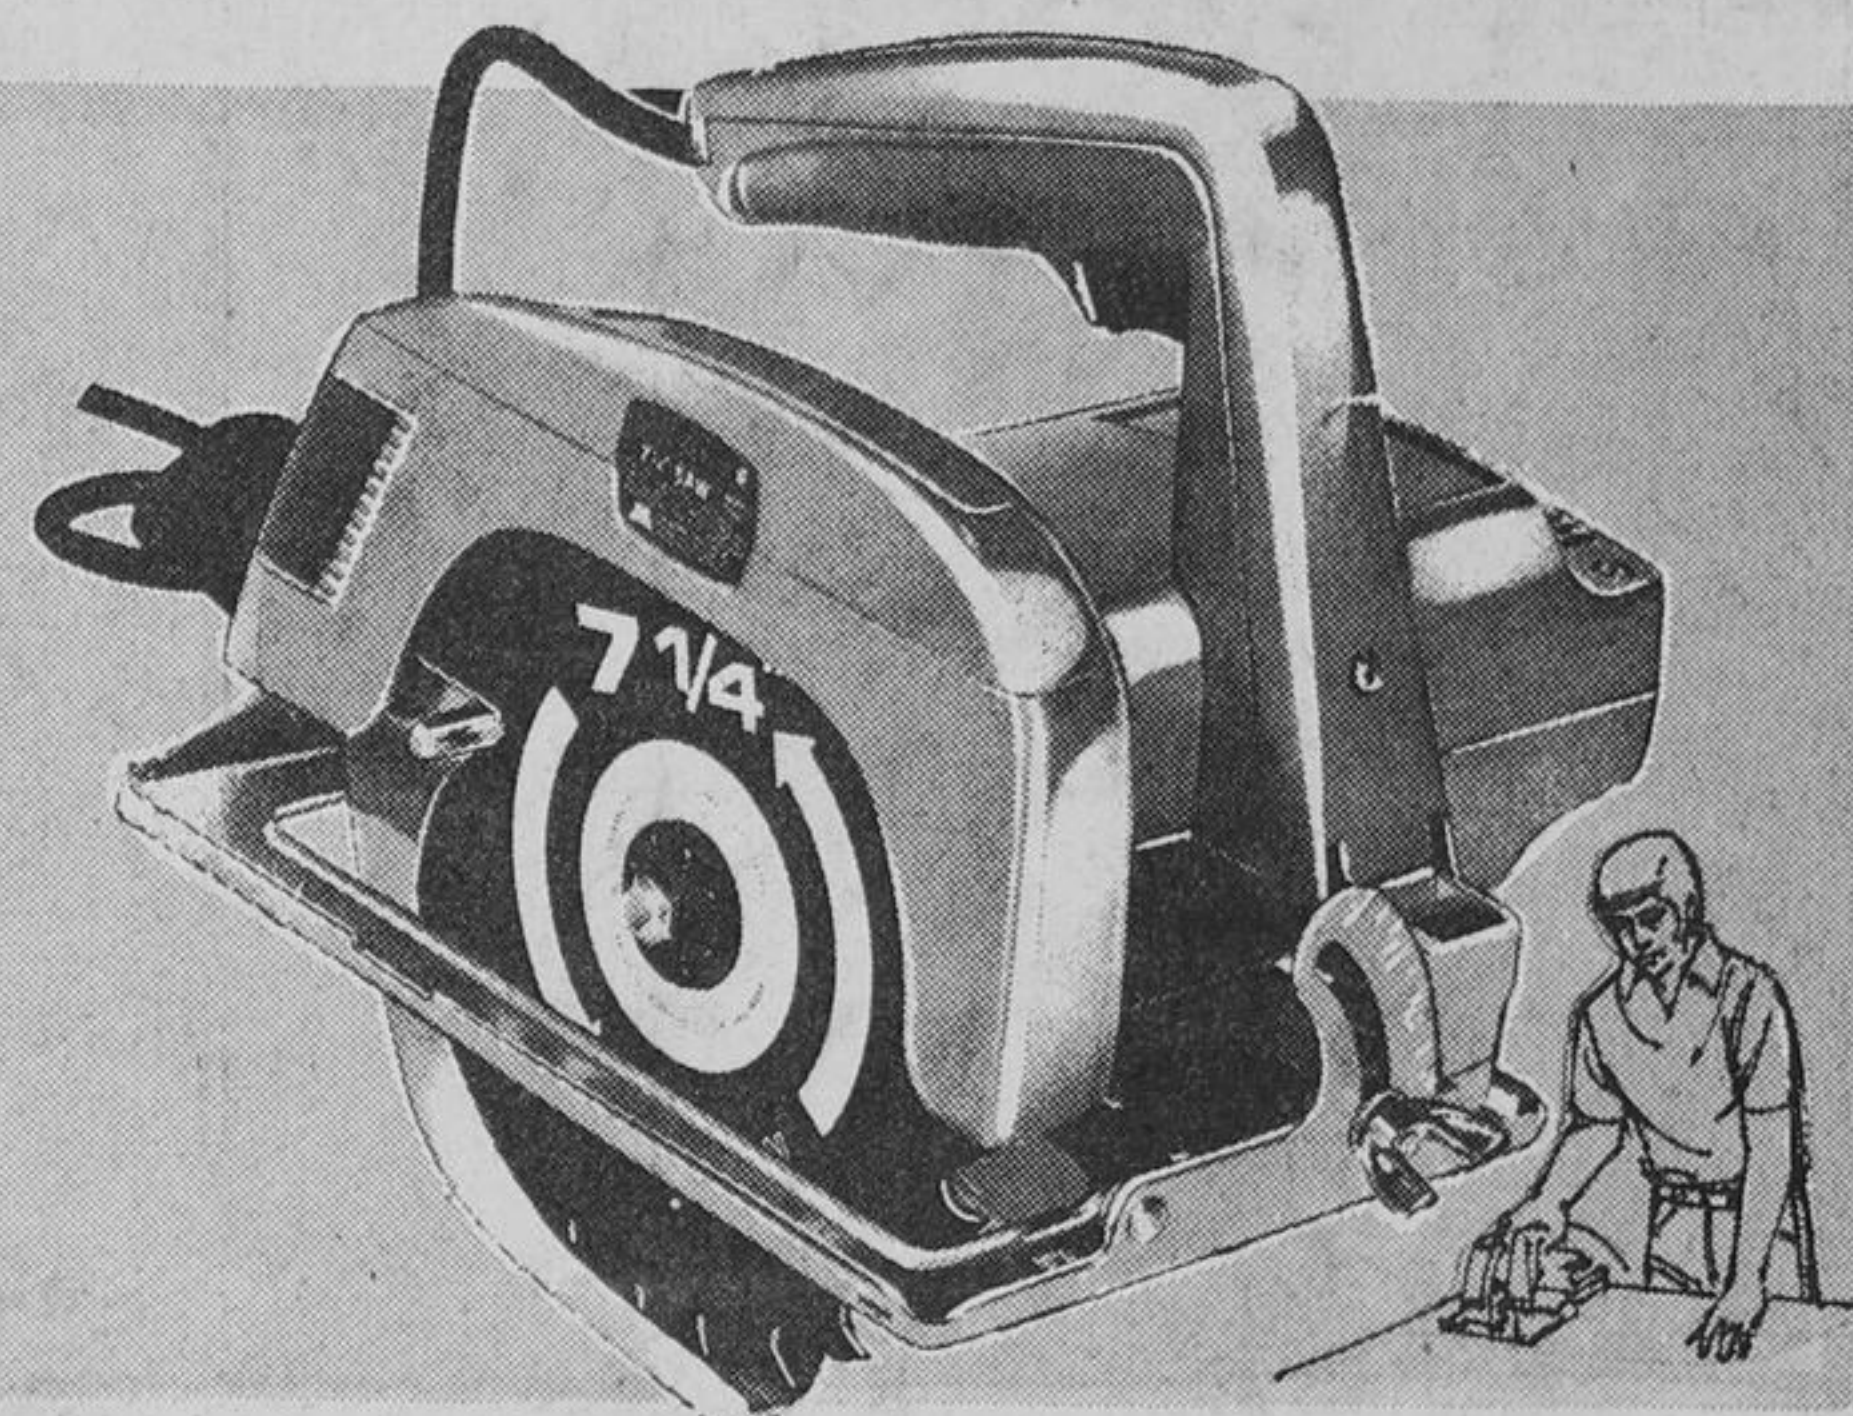

**WINTER BEATER SALE!**

**MASTERCRAFT 3/8" DRILL**

**8.98**  
REGULAR \$10.89

A popular value in a popular shop tool. Powerful 2.5 amp. motor with dynamically-balanced armature. Gives up to 50% more torque than 1/4" drills. Speed: 1000 r.p.m. Drills up to 3/8" in steel, 1/4" in hardwood. Rugged die-cast aluminum housing. 54-2831

**THE 'HUSKY' SHOP-VAC**  
**31.99**  
SPECIAL

A terrific performer for home, patio, shop or garage. Enameled metal canister, 3-wheel dolly. Includes 2 hi-impact plastic wands, floor brush, nozzle brush, 2 - 6 ft. flexible hoses. A Winter Beater Special! 99-1241

**13.99**

**Mastercraft 7 1/4" Circular Saw**

Burn-out protected, big 9-amp. motor cuts 2" lumber at all angles. Lifetime lubricated bearings; safety blade clutch; retracting blade guard; sawdust ejection chute and full wrap-round shoe. Depth of cut, 0 to 2 1/2" at 90°, 0 to 2" at 45°. Reg. \$27.88. 54-8324