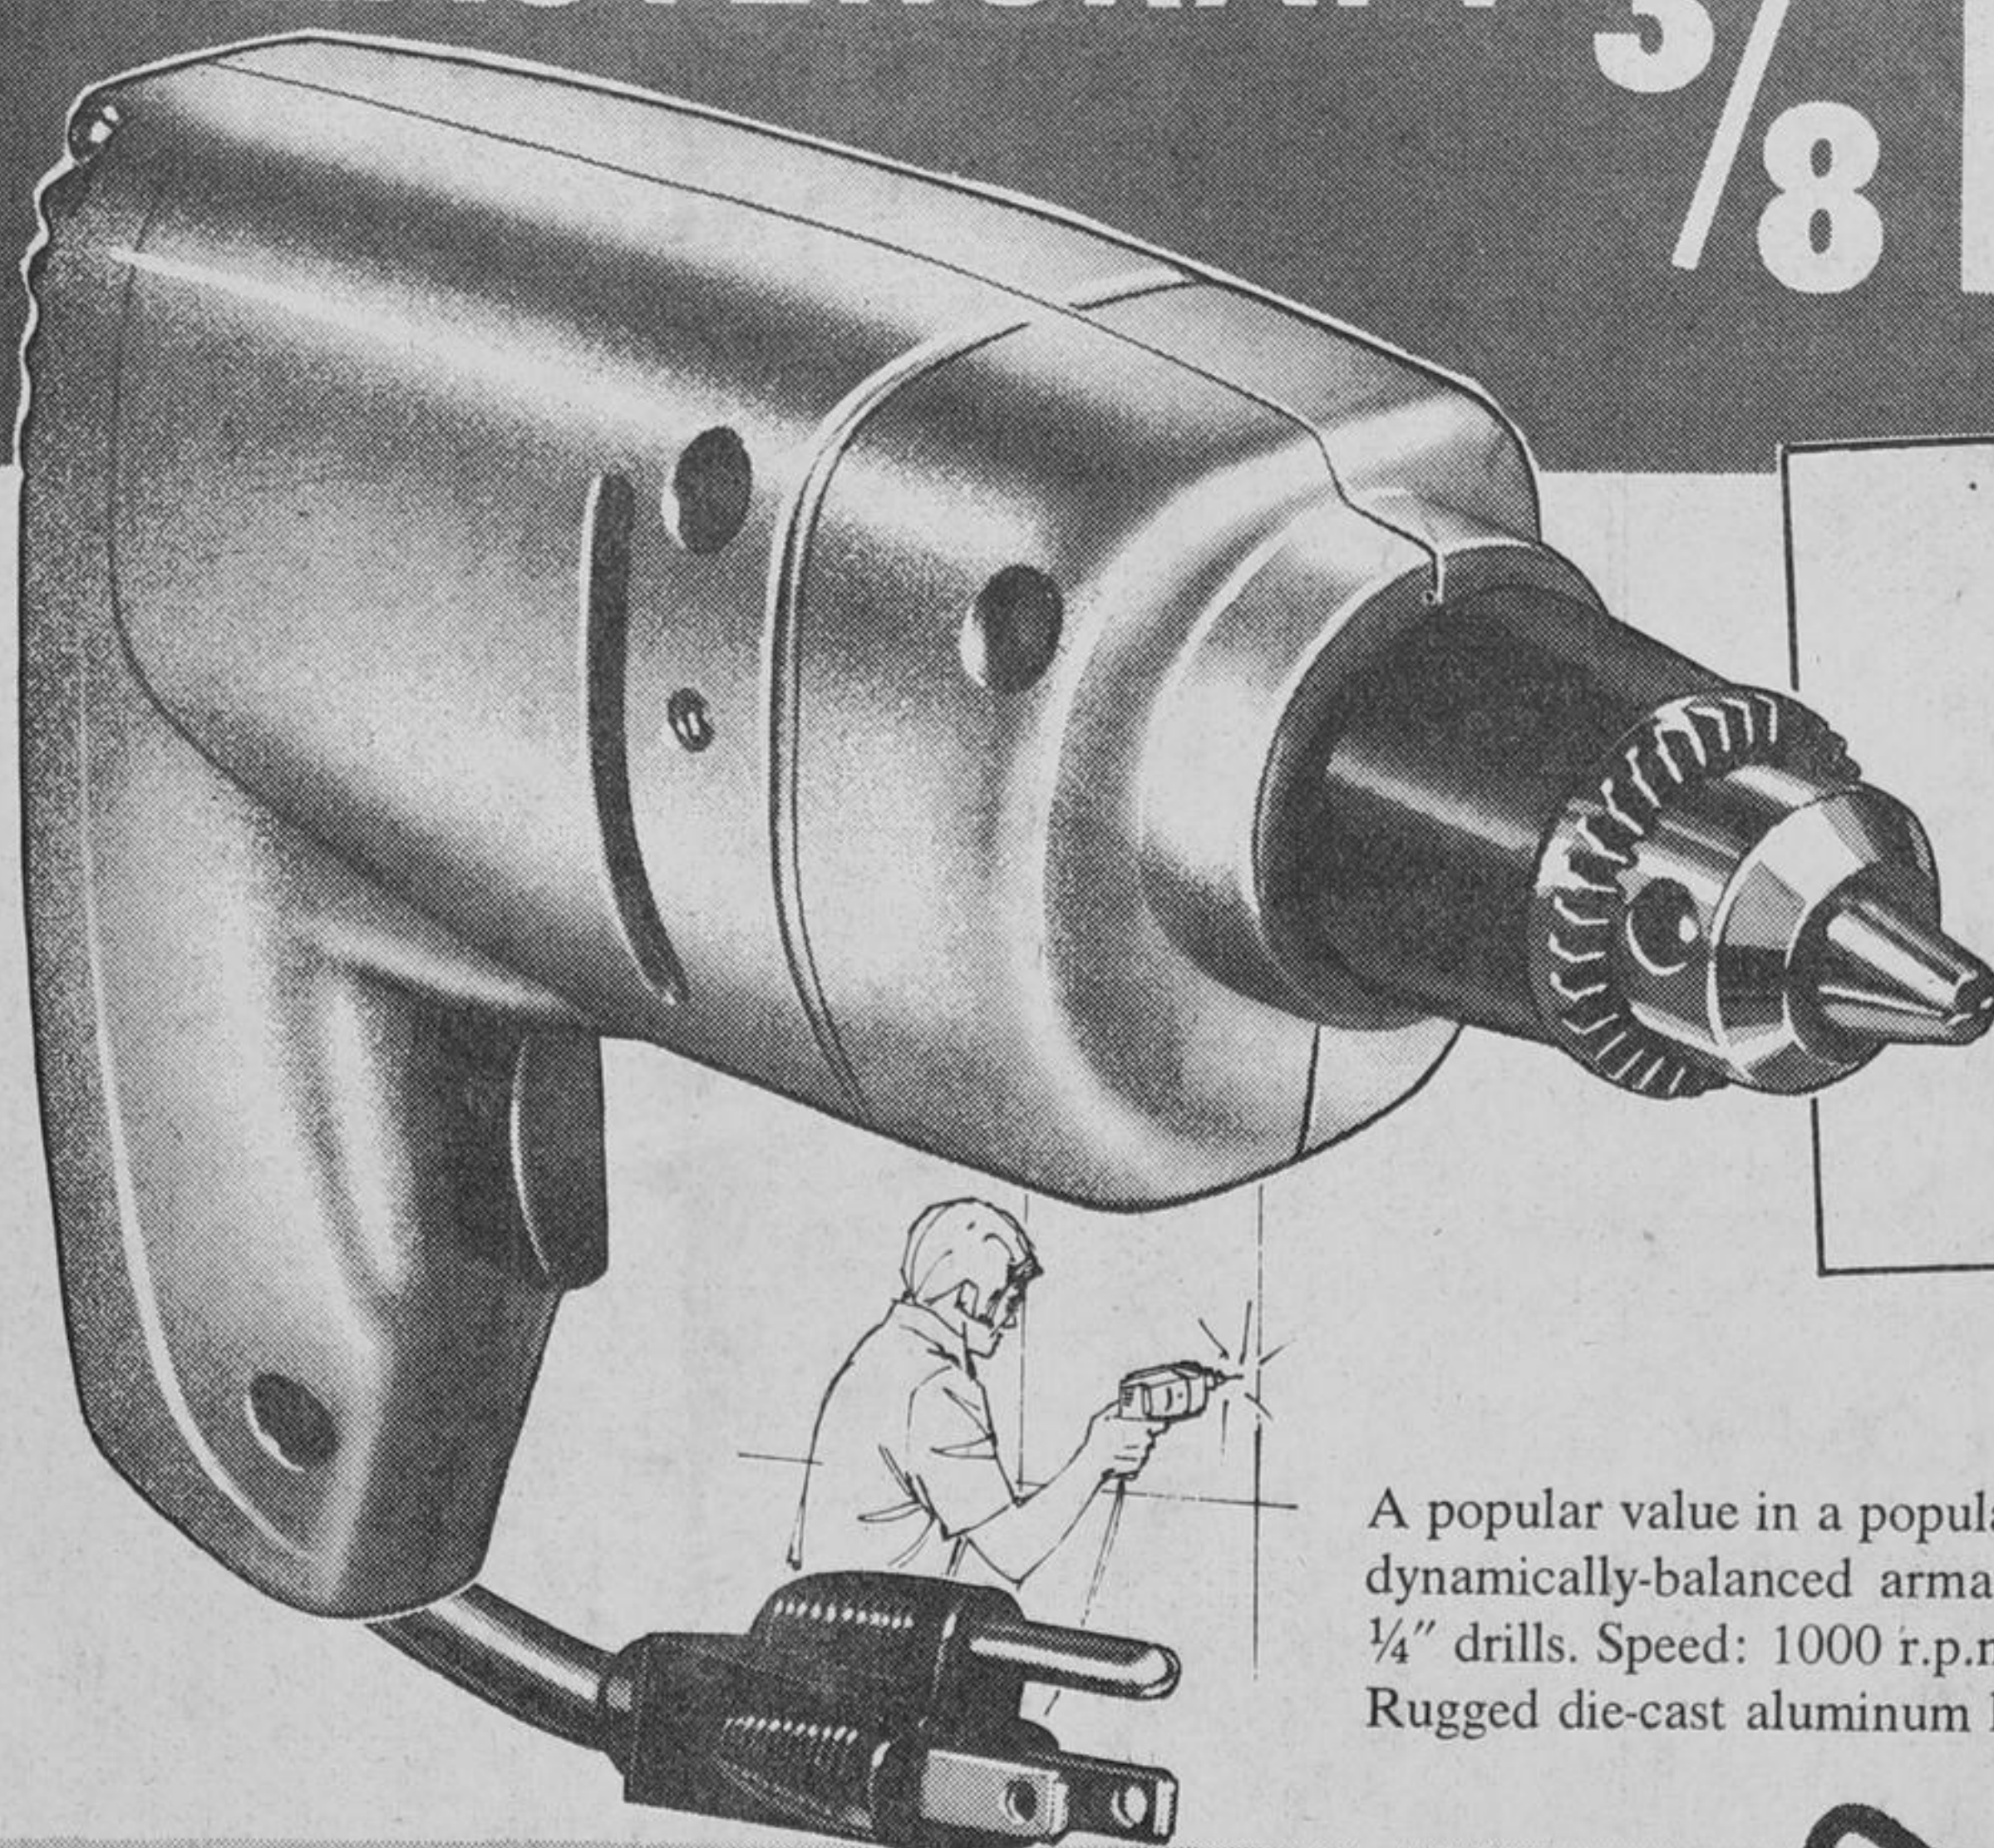

**WINTER BEATER SALE!**

**MASTERCRAFT 3/8" DRILL**

**8.98**  
REGULAR \$10.89

A popular value in a popular shop tool. Powerful 2.5 amp. motor with dynamically-balanced armature. Gives up to 50% more torque than 1/4" drills. Speed: 1000 r.p.m. Drills up to 3/8" in steel, 1/4" in hardwood. Rugged die-cast aluminum housing. 54-2831

**THE 'HUSKY' SHOP-VAC**  
**31.99**  
SPECIAL

A terrific performer for home, patio, shop or garage. Enameled metal canister, 3-wheel dolly. Includes 2 hi-impact plastic wands, floor brush, nozzle brush, 2 - 6 ft. flexible hoses. A Winter Beater Special! 99-1241

**13.99**

**Mastercraft 7 1/4" Circular Saw**

Burn-out protected, big 9-amp. motor cuts 2" lumber at all angles. Lifetime lubricated bearings; safety blade clutch; retracting blade guard; sawdust ejection chute and full wrap-round shoe. Depth of cut, 0 to 2 1/2" at 90°, 0 to 2" at 45°. Reg. \$27.88. 54-8324