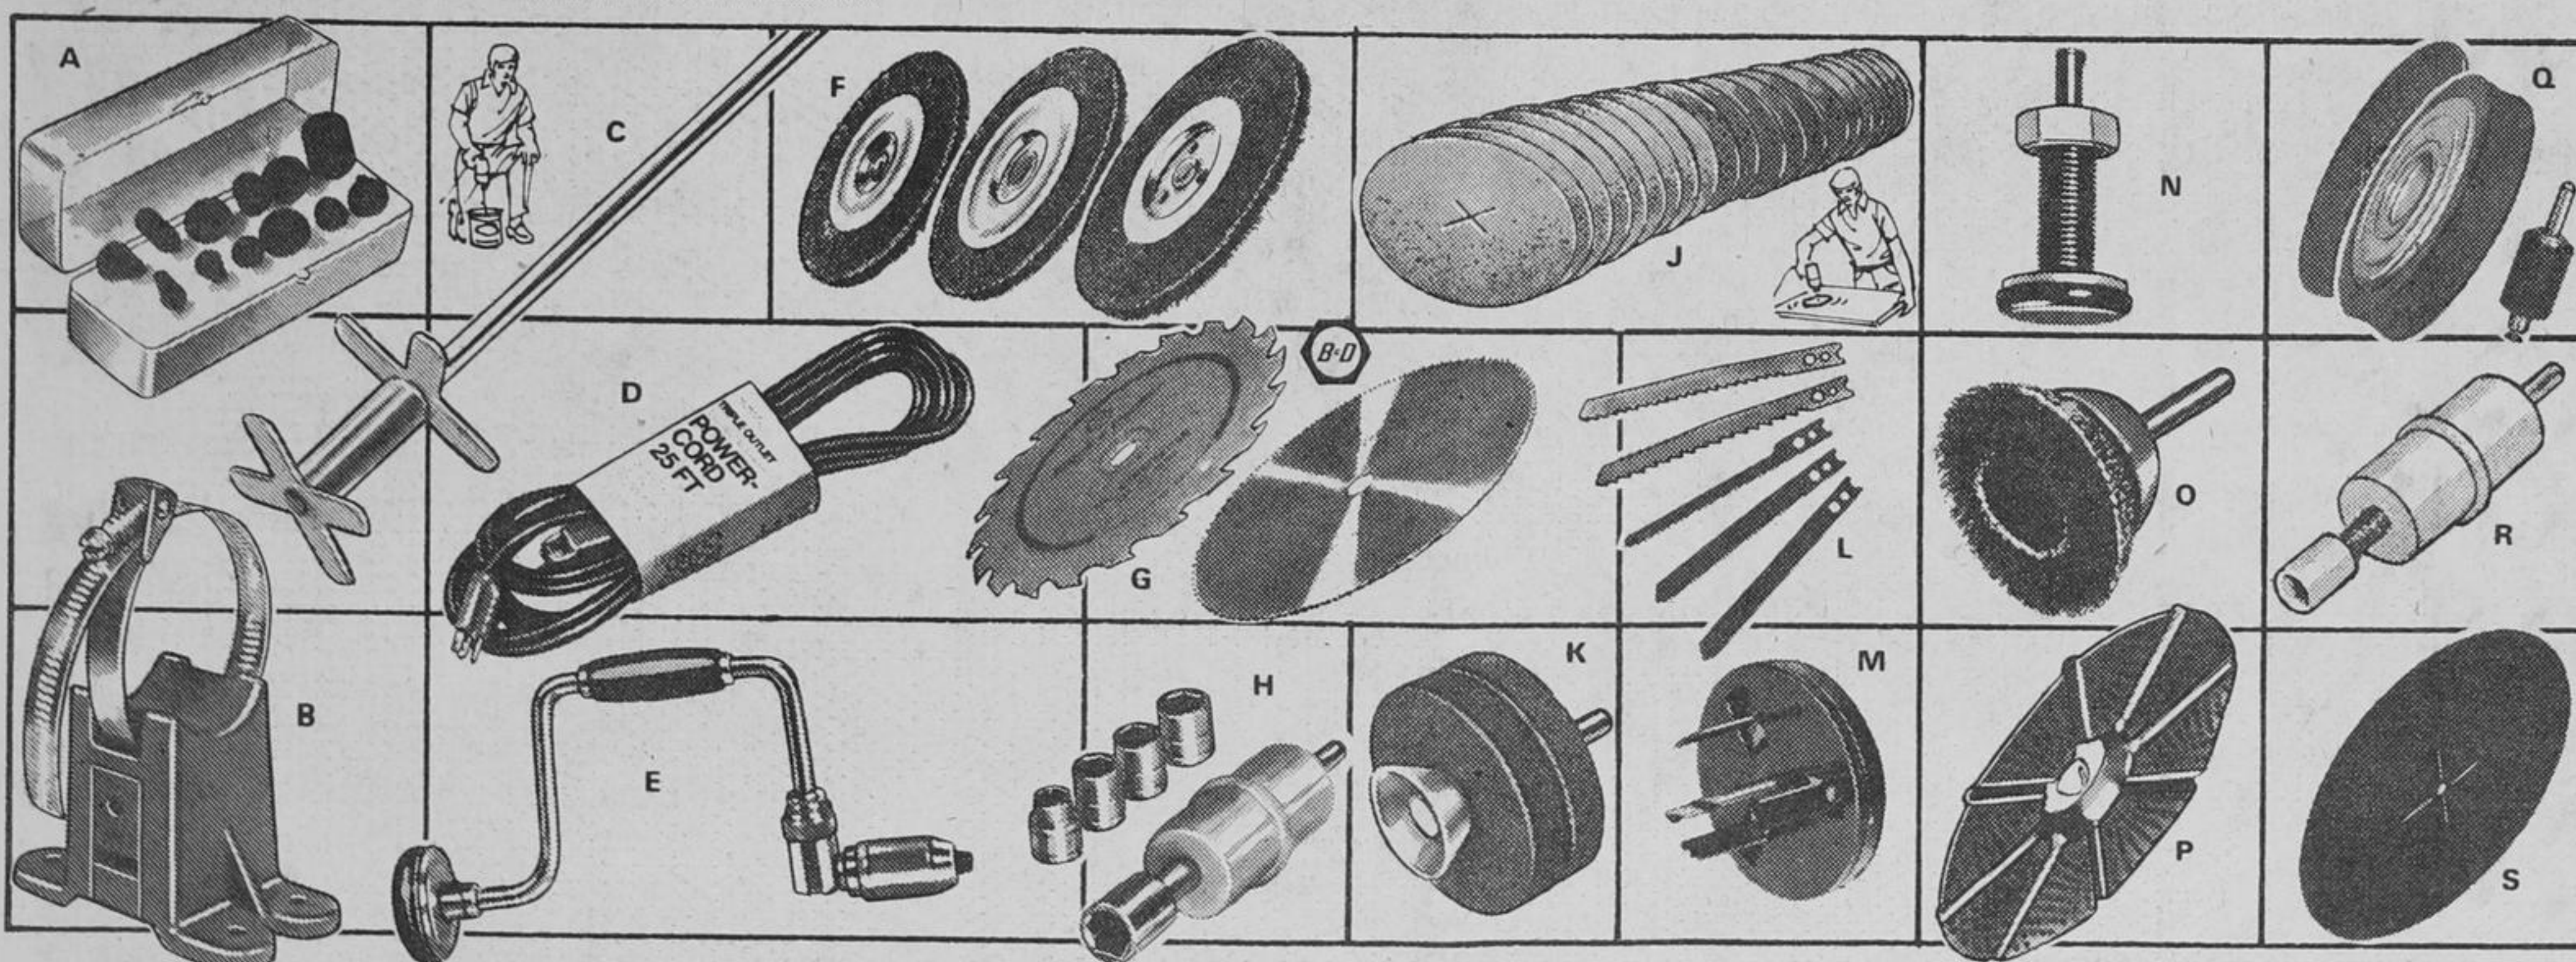

Round out your workshop with these sale-priced accessories

A. Mounted Stone Assortment 12 pc. Special! 99-9537	2.59	F. 3" Wire Brush Wheel 1/4" shank. Reg. $1.59 55-9008	.99	K. Knife/Scissor Sharpener 1/4" shank. Reg. $1.25 54-4816	.99	O. 2" Wire Cup Brush 1/4" shank. Reg. $1.79 54-1303	1.39
B. Horizontal Drill Stand Reg. $1.79 54-8703	1.39	G. 7 1/2" B&D Circular Saw Blades Twin-Pack. Special. 99-1166	3.59	L. All-Purpose Jigsaw Blades Set of 5. Reg. $1.89 54-0903	1.39	P. 5-in. Disc Rasp Attachment Non-clog. Reg. $1.69 54-5800	1.39
C. Paint Mixer Attachment Reg. price 89¢ 54-0045	.79	H. Electric Drill Nut Driver Fits all. Special 99-9535	1.29	M. Adjustable Dial Saw Fits all. Reg. $5.39 54-7914	4.39	R. Screwdriver Attachment Compact. Special 99-7155	.77
D. 25' Power Tool Extension Reg. price $5.39 52-2459	4.69	J. Sanding Disc Assortment 25 pc. Special. 99-6252	.66	N. Super Power Drill Arbor 1/4" shank. Reg. 49¢ 54-4810	.39	S. Zippidi-Do-Kit Cuts, sands. Reg. $2.98	2.39