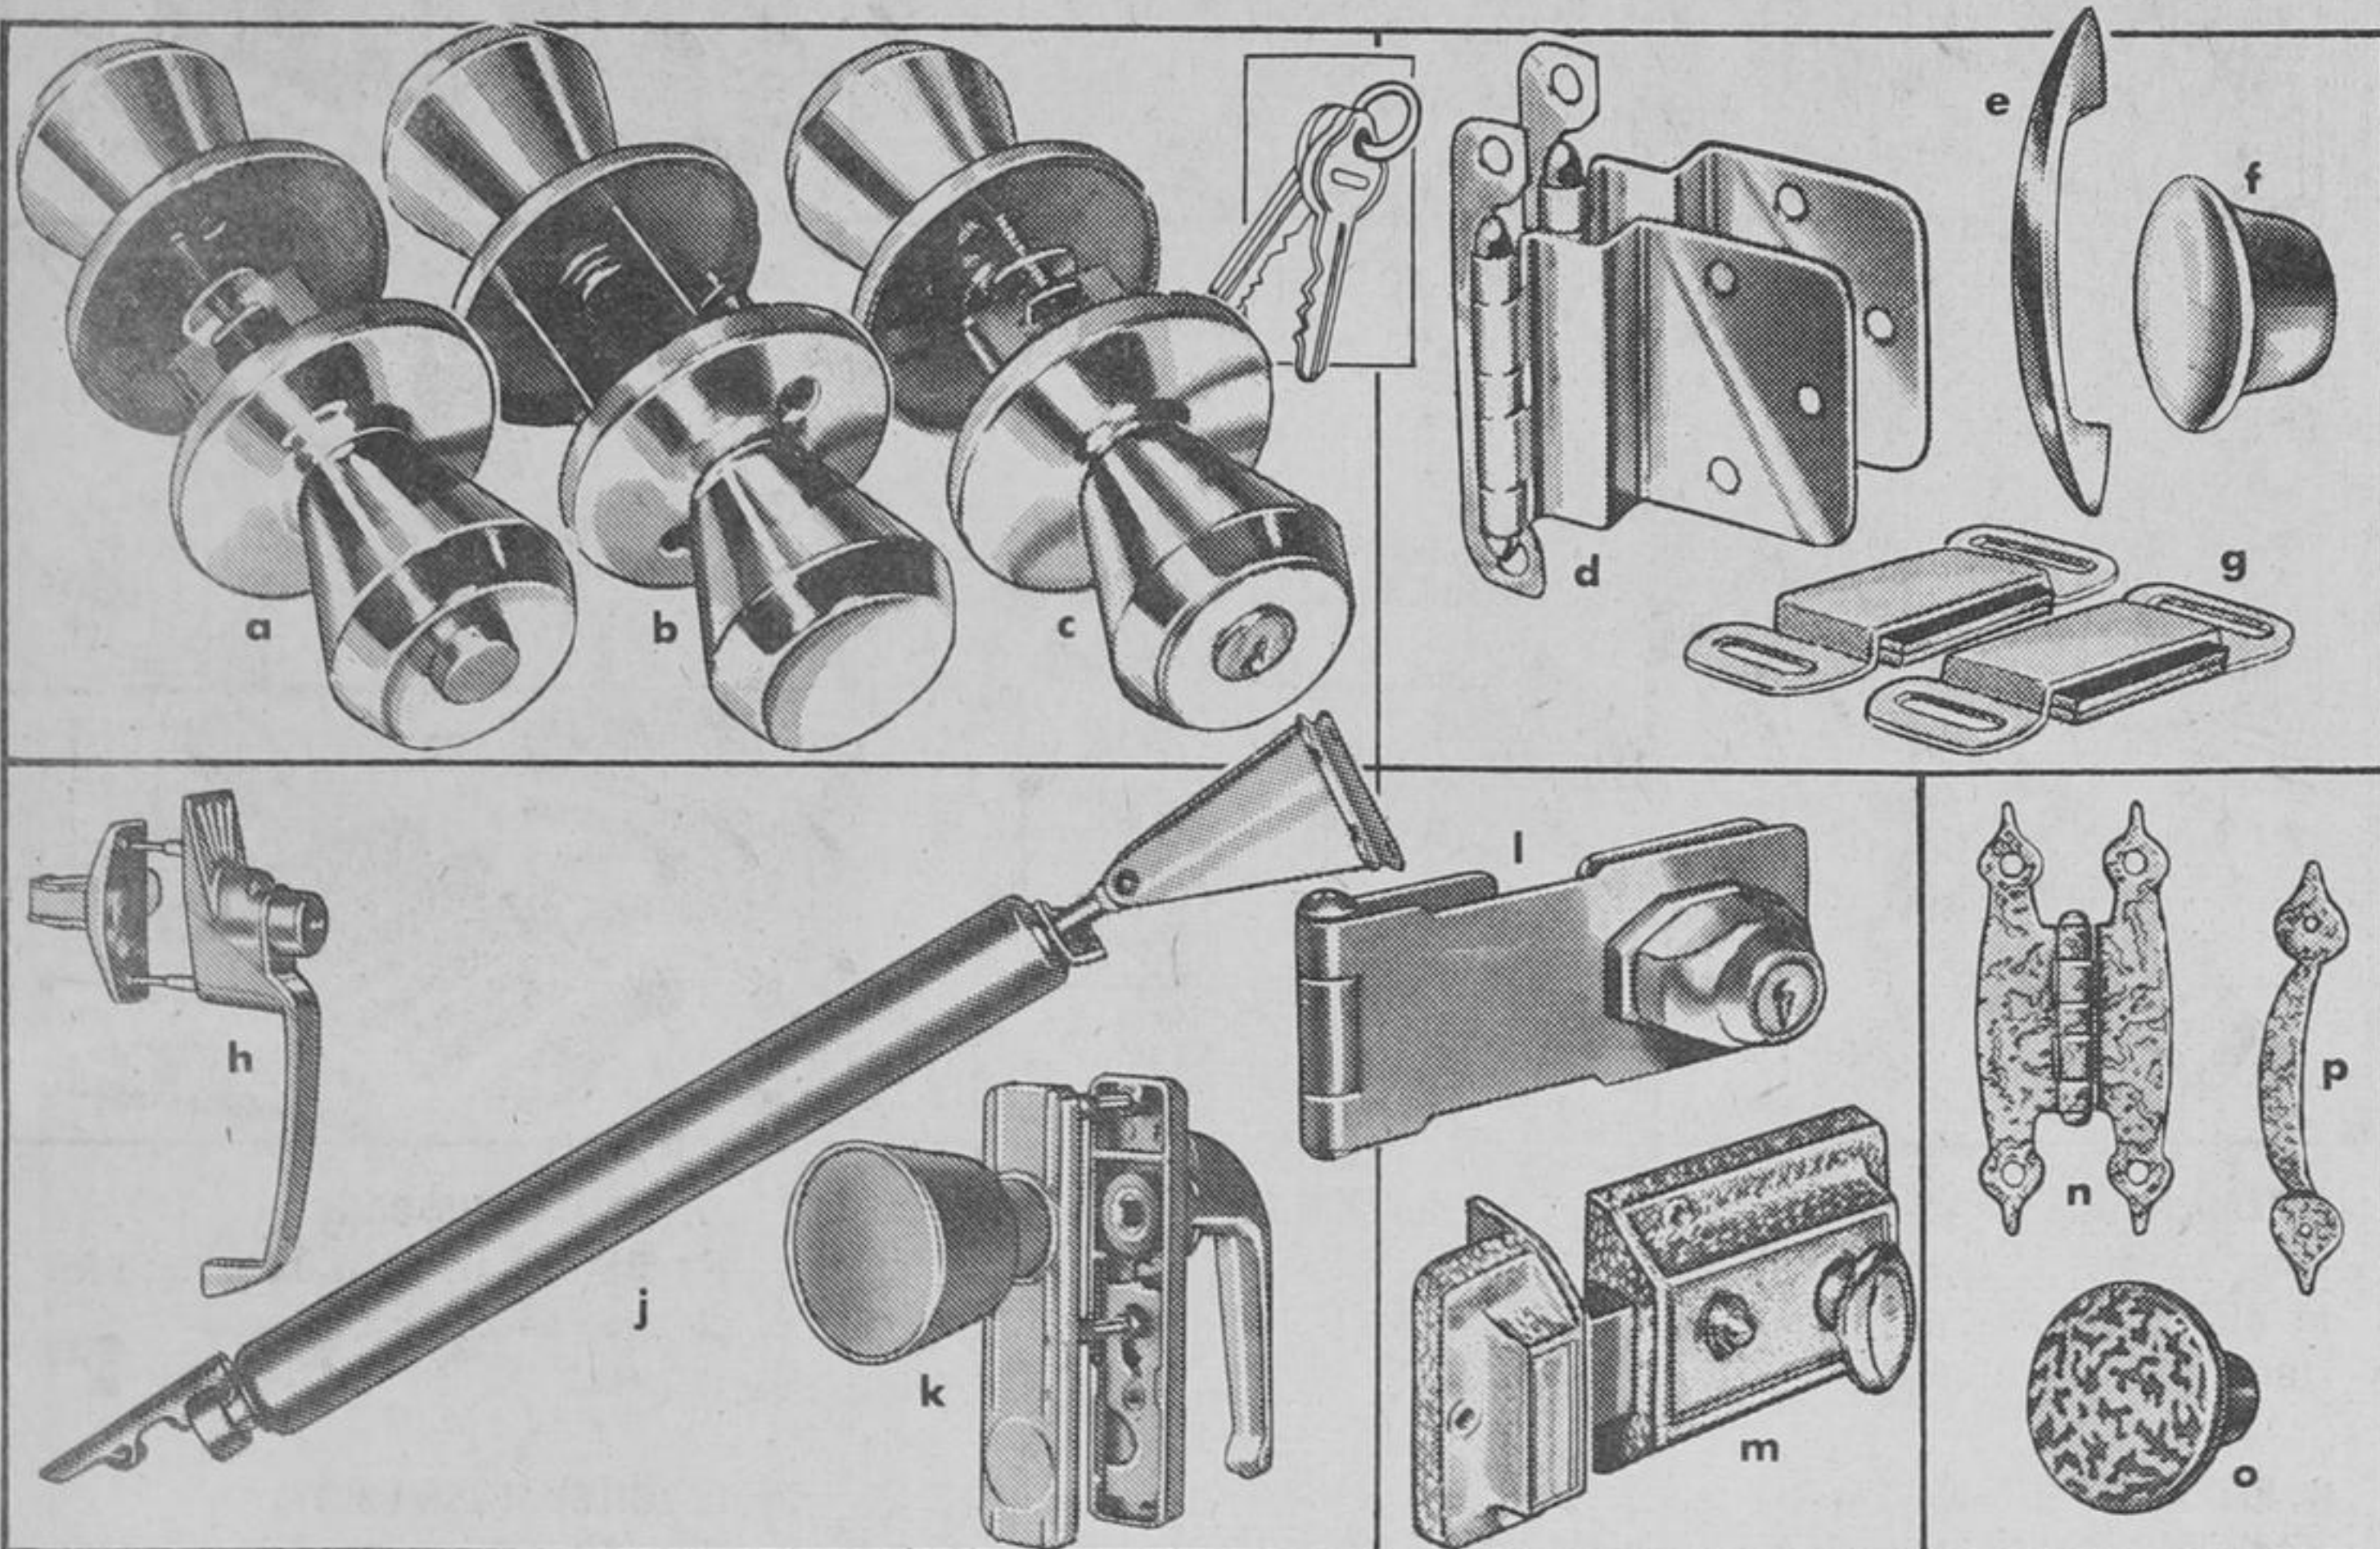

LATCH ON TO THESE WINTER BEATER VALUES!

- (A-C) CARLTON DOORSETS—Sure locks; fit 1 5/8 to 2 1/8" diam. bores. Bronze or brass finishes. 46-2554X
- A. BEDROOM SET, Reg. $4.39. **3.44**
- B. BATHROOM SET, Reg. $4.79. **3.66**
- C. PASSAGE SET, Reg. $3.69. **2.88**
- D. CHROME CABINET HINGES Reg. 39¢. 3/8" offset. 2 card. **.29**
- E. CHROME DRAWER PULL Reg. 27¢. Plain; 4" long. **.19**
- F. CHROME DOOR KNOBS—2 SIZES 1 1/2", Reg. 21¢. 1 3/4", Reg. 24¢. **.19**
- G. MAGNETIC CATCHES Reg. 45¢, heavy duty. 2 for. **.29**
- H. PUSH-BUTTON LATCH Reg. $2.95. Fits 1 1/8-1 3/8" doors. **2.29**
- J. DOOR CLOSER Pneumatic. Reg. $2.75. Less chain **1.99**
- K. TULIP-STYLE LATCH Reg. $2.95. For 1 1/8-1 3/8" doors. **2.29**
- L. KEY-CYLINDER LOCK Reg. $3.59. Hasp lock; 2 keys. **2.88**
- M. NIGHT LATCH Reg. $2.39. 5-pin tumbler; 2 keys. **1.77**
- (N-P) COLONIAL-STYLE CABINETWARE
- N. FLUSH 'H' HINGES, 3 1/2" long. Black, Reg. 88¢, Copper, Reg. 94¢, Pr. **.77**
- O. 1 1/4" DIAMETER KNOB Blk. Reg. 65¢. **.55** Copper, Reg. 69¢. **.59**
- P. CURVED PULL 3 3/8" centres. Black Reg. 39¢. **.33** Copper, Reg. 49¢. **.39**