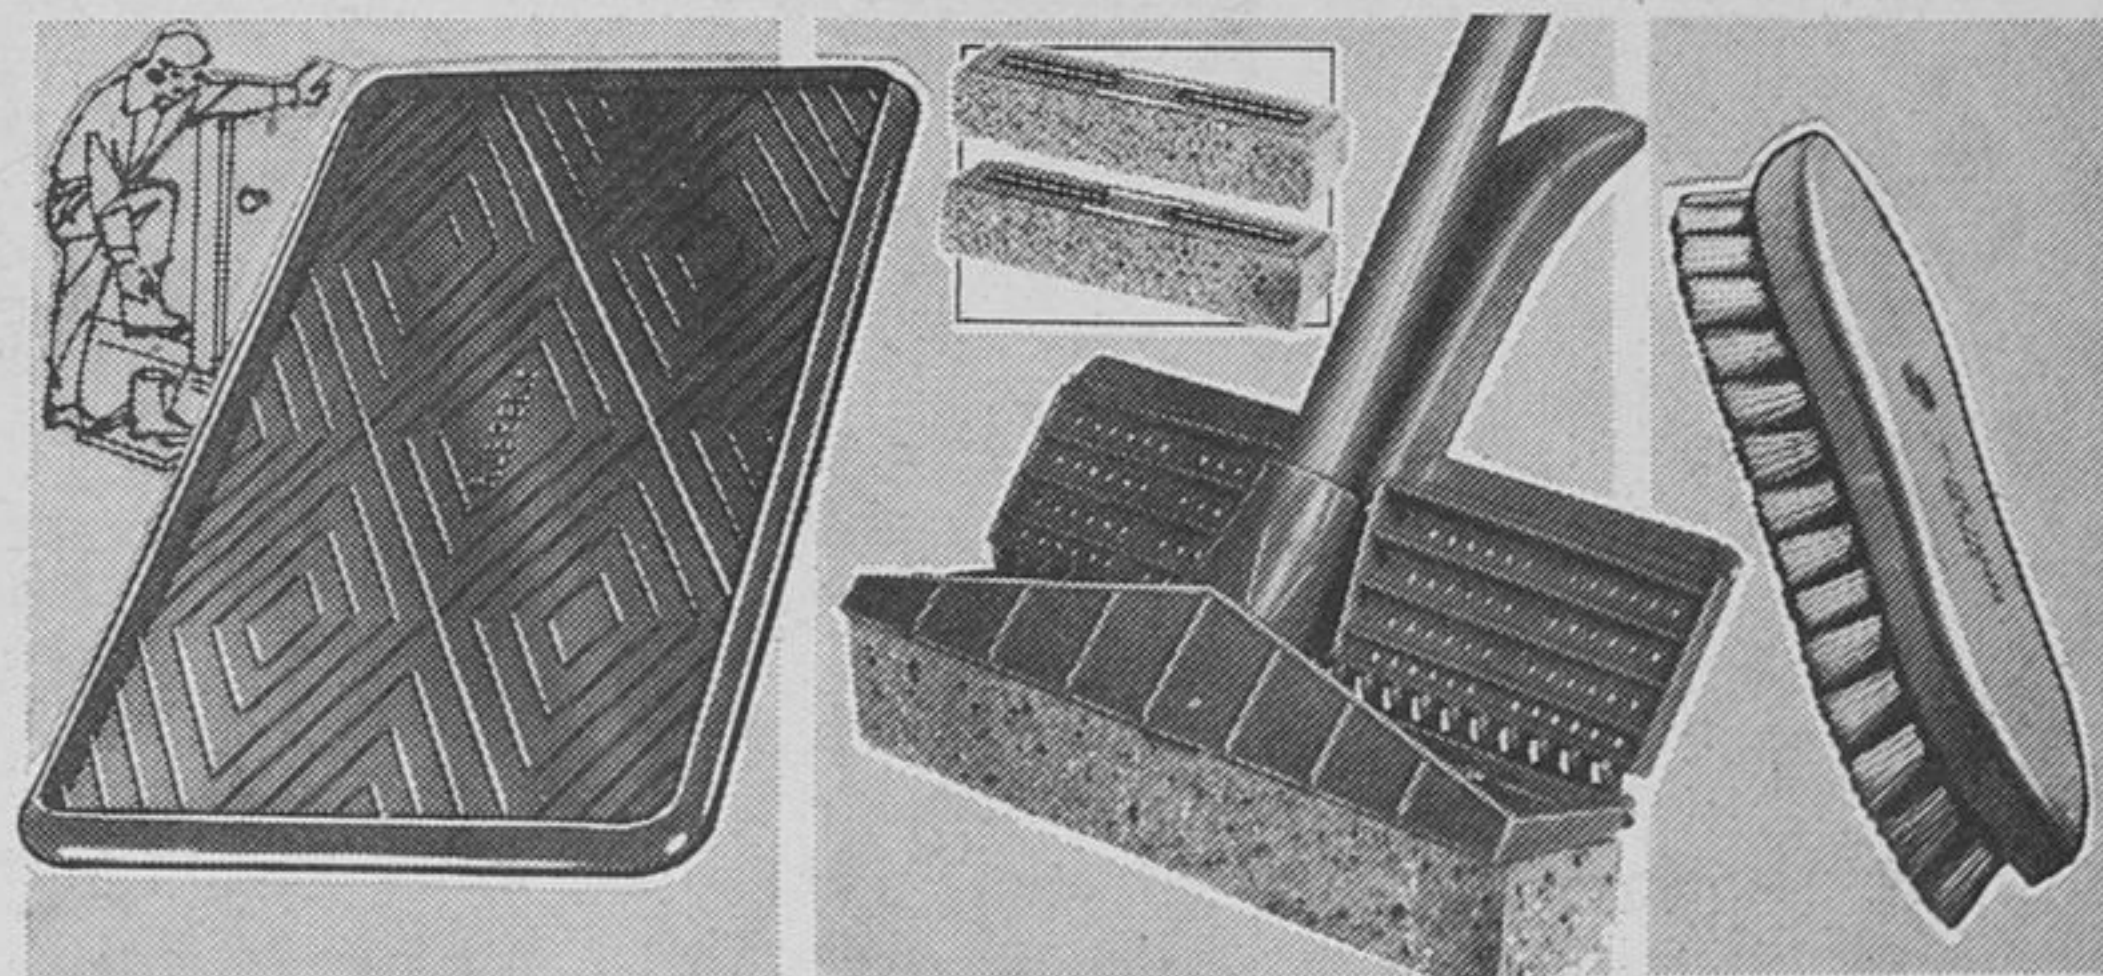

Use your Canadian Tire CREDIT CARD

A TIDY VALUE Boot Trays

Reg. 79¢ **.66**

Durable quality plastic for halls, etc. A thrifty investment for the winter. Avocado. 68-1264

NO-MAR, SQUEEGEE Sponge Mop

Reg. $1.99 **1.49**

Cellulose sponge on plastic head. Wood handle. 42-9562
MOP REFILLS Reg. $1.49 2 for **1.19**

2 TYPES-SCRUB Brushes

Reg. 65¢ **.57**

Choose soft white or union fibre bristles, set in hardwood block. Good value! 42-9580X