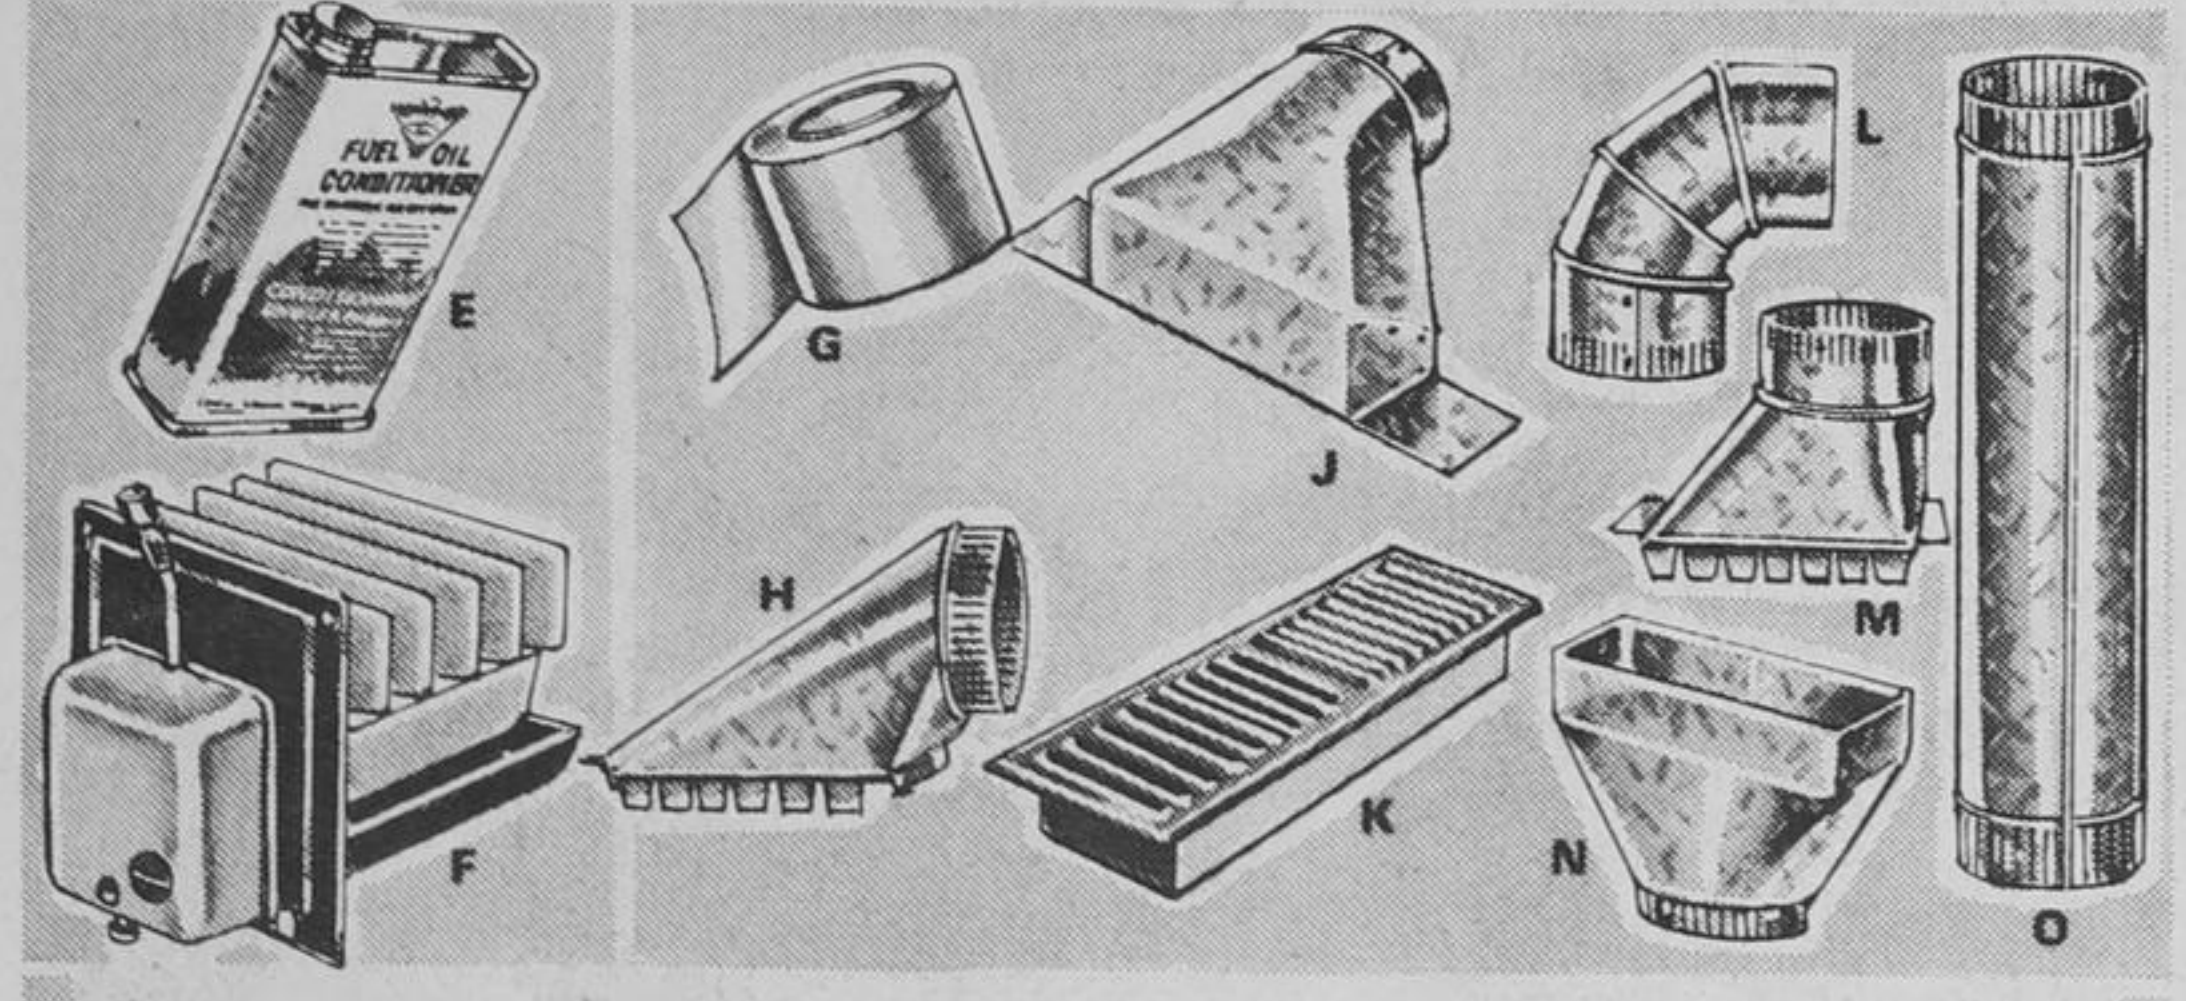

1. **E. FUEL OIL CONDITIONER**
   Reg. 75¢. 16-oz. can serves to 2,000 Imp. gals. Keeps pump, lines clean. 38-6316 **.59**
2. **F. FURNACE HUMIDIFIER**
   Reg. $9.95. Wait-Skuttle type furnace evaporator. 10 plate capacity. Comes complete with 5 plates and fittings. 64-3102 **8.44**
3. **G. DUCTAPE**—Reg. $1.29—2" x 30' roll.. **.99**
   SAVE! DUCTWORK, PIPE and FITTINGS
   Heavy-gauge galvanized sheet metal.
- H. 5" Top Take Off, Reg. 79¢ 64-2951 **.68**
  - J. 4 x 10 x 5" Angle Boot, Reg. 99¢..... **.88**
  - K. 4 x 10" Floor Diffuser, Reg. $1.10..... **.88**
  - L. 5" Elbow, Reg. 49¢. 64-2943 **.39**
  - M. 5" Side Take Off, Reg. 59¢ 64-2949 **.48**
  - N. Straight Boot, 4 x 5 x 10". Reg. $1.10... **.98**
  - O. 5 x 30" Pipe, Reg. 99¢. 64-2941. Ea. **.88**