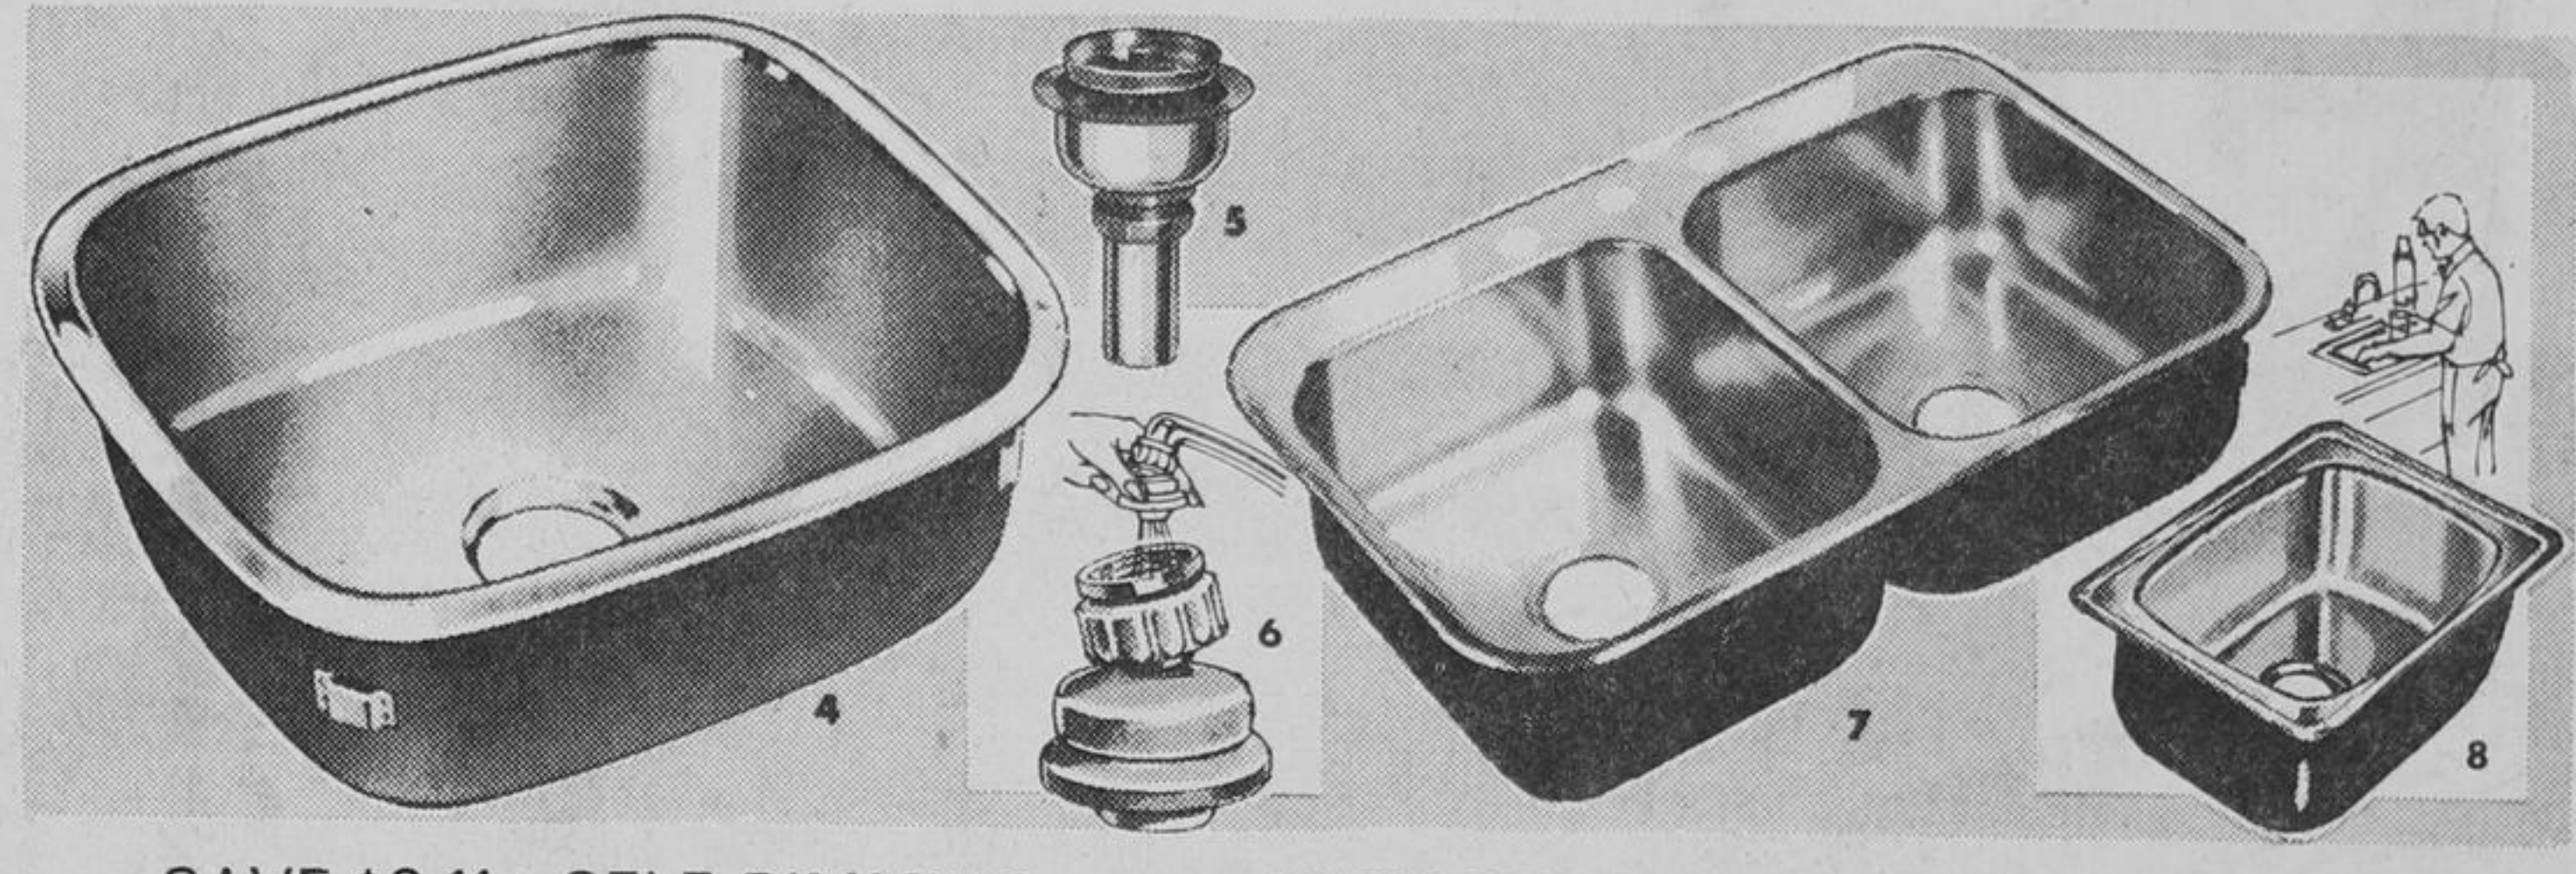

4. **SAVE $2.11—SELF-RIMMING Stainless Steel Sink**

Reg. $12.88 **10.77**

Single basin model, without fixture ledge in gleaming nickel stainless steel. About 18 x 20 x 7" deep. Less strainer. 63-3413

5. **BASKET STRAINER**
Reg. $2.79. Fits 3 1/2 to 4" openings. 63-3520. Now... **2.29**

6. **AERATOR**
Reg. $2.19. White plastic. Sprays* and aerates. 63-3907. **1.77**

7. **DELUXE TWIN BASIN**
Reg. $38.88. 1-pc. unit, pre-drilled for faucets. Abt. 20 1/2 x 31 x 7" deep. Less strainer. 63-3437..... **29.95**

8. **BAR or BOAT SINK**
Reg. $18.95. Less strainer. 63-3419 **15.88**