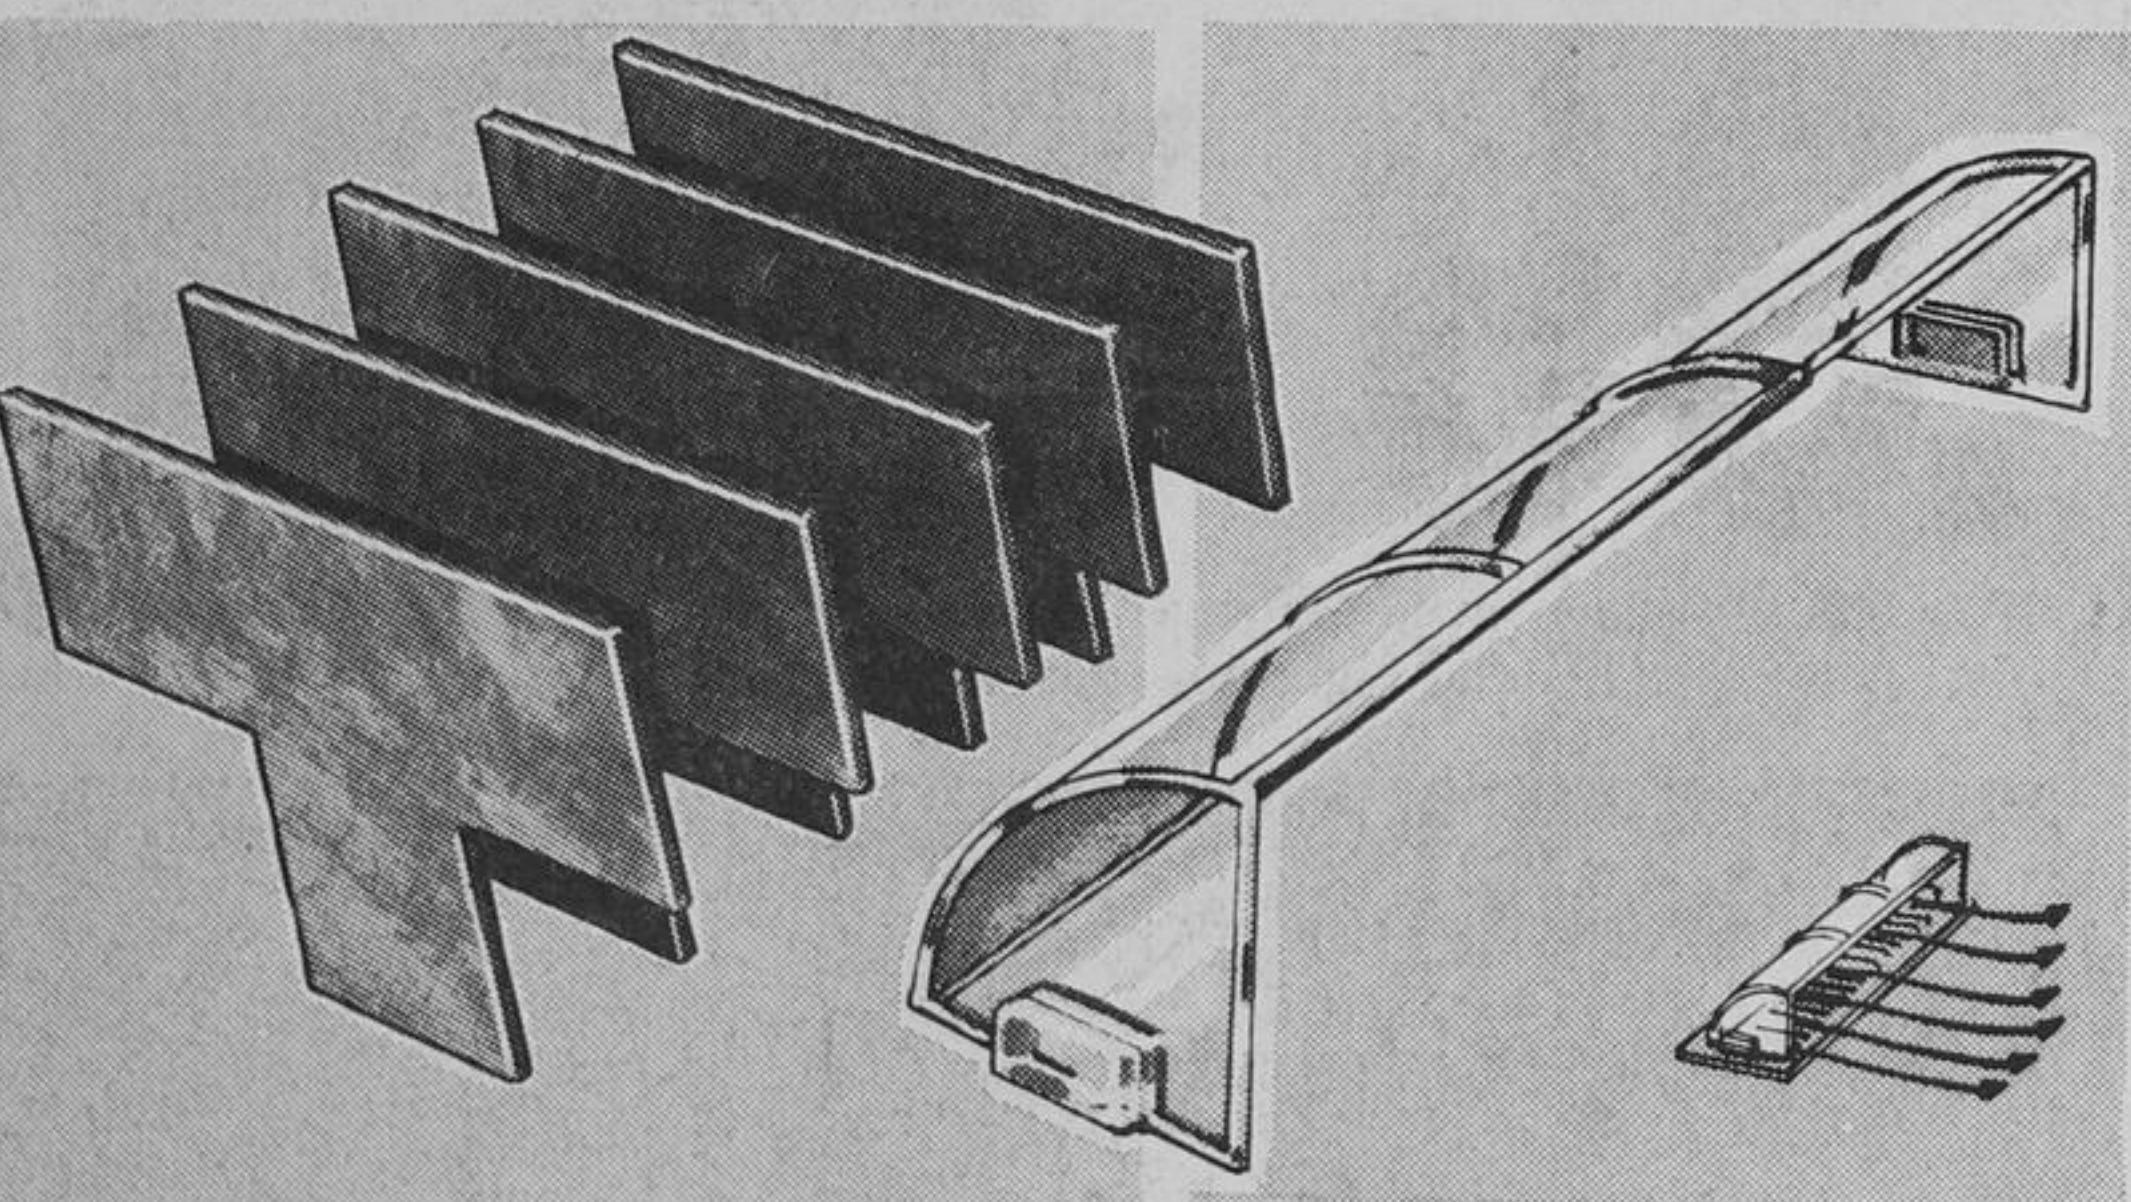

Reg. 26¢
.19

**Seal Off Drafts
...Cut Heat Bills**

- A. PLASTIC 'STORM' KITS**
- 1-WINDOW NAILKIT with tacks, framing strips. Fits window 36 x 72" .. **.19**
 - 2-WINDOW NAIL KIT—Reg. 43¢. For windows 36 x 72". 64-5218X **.37**
 - 1-WINDOW TAPE KIT—Reg. 44¢. For 36 x 72" window. With tape. Kit.. **.37**
- B. FOAM WEATHERSTRIPPING**
Reg. 77¢. Use around doors, etc. 3/8" wide. 64-5007. 18' roll..... **.59**
- C. WHITE SEALING TAPE**
Reg. \$1.19. Exterior white. Sticks to wood/glass. 7/8" x 75'. 64-5228 **.98**
- D. WEATHERSTRIP DOOR SET**
Reg. \$1.65. 3 x 7-ft. wood and foam combination. 64-5029 **1.33**