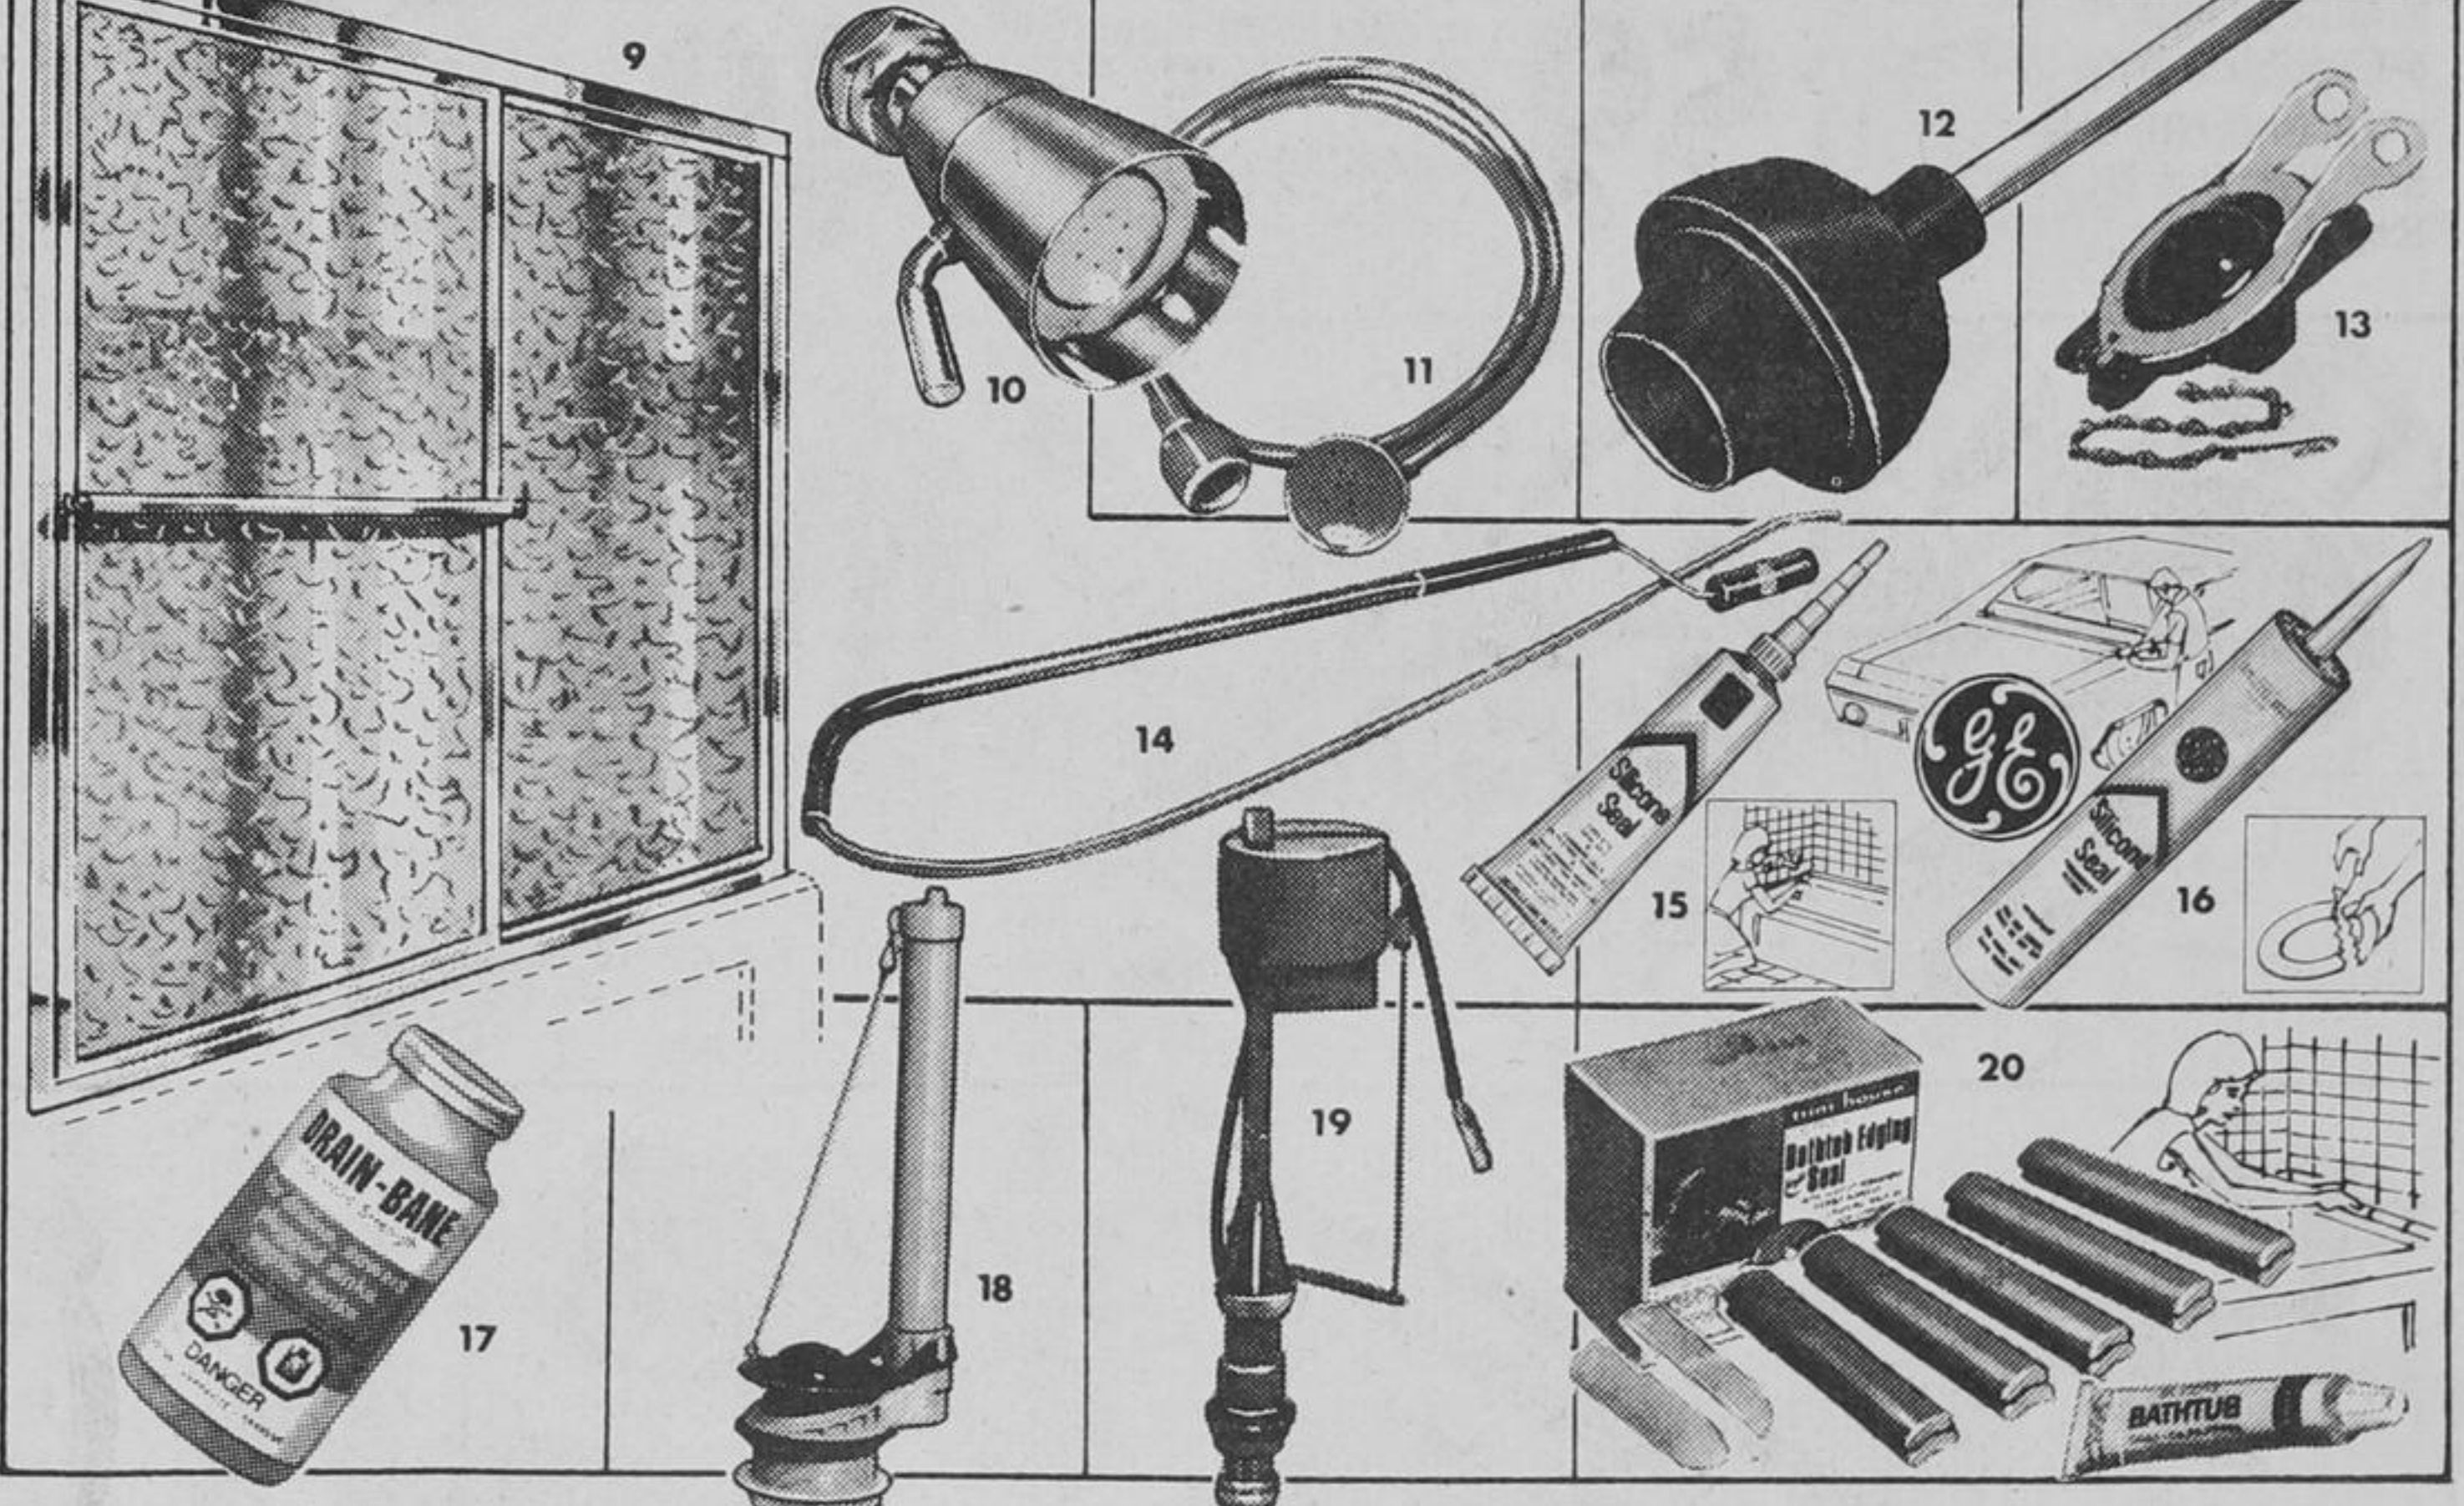

8. **BAR or BOAT SINK**
Reg. \$18.95. Less strainer. 63-3419 **15.88**

SAVE! during our WINTER BEATER SALE

- 9. **PLASTIC TUB ENCLOSURE**
Reg. \$33.88. Attractive panels in aluminum frame for standard 5' tub. 63-0002 **28.77**
- 10. **REDUCED! SHOWER HEAD**
Reg. \$4.69. 'Adjusta-Spray' in slim-look chromed brass. 63-0034. Now just..... **3.39**
- 11. **SHAMPOO BATH SPRAY**
Reg. \$1.19. Flexible 4' plastic hose, slim-line head, fits most taps. 63-0032 **.99**
- 12. **FORCE-CUP PLUNGER**
Reg. \$2.69. Heavy-duty suction. 5 3/4" rubber cup, wood handle. 63-8516 **1.88**
- 13. **FLAPPER TANK BALL**
Reg. \$1.59. Universal fit. Cures flushing problems. With fittings. 63-5003 **1.29**
- 14. **27" CLOSET AUGER**
Reg. \$1.98. Cleans clogged toilets quickly and easily. Auger head. 63-8124 **1.66**
- 15. **SILICONE ADHESIVE SEALS**
Reg. \$2.29. C.G.E. seals. Black Auto, Clear, Metal, Tub. 67-0820X. 3-oz. tube..... **1.98**
- 16. **12-Oz. SEAL CARTRIDGES**
Reg. \$4.98. For indoor or outdoor repairs. White or Clear Silicone seal. 67-0823X **4.38**
- 17. **24-Oz. DRAIN-BANE**
Reg. \$1.55. Industrial strength for clogged sinks, drains, sewers, etc. 63-9909 **1.19**
- 18. **TOILET FLUSH VALVE**
Reg. \$2.69. Easy-working. Comes with flapper ball. 63-5002. Only..... **2.33**
- 19. **FLUIDMASTER BALLCOCK**
Reg. \$5.49. Hydraulic opening, positive shut-off. With fittings. 63-5011 **4.66**
- 20. **TUB EDGING SEAL**
Reg. \$5.69. Caulking; ceramic pieces for 3 sides standard 5' tub. Black/white..... **4.88**