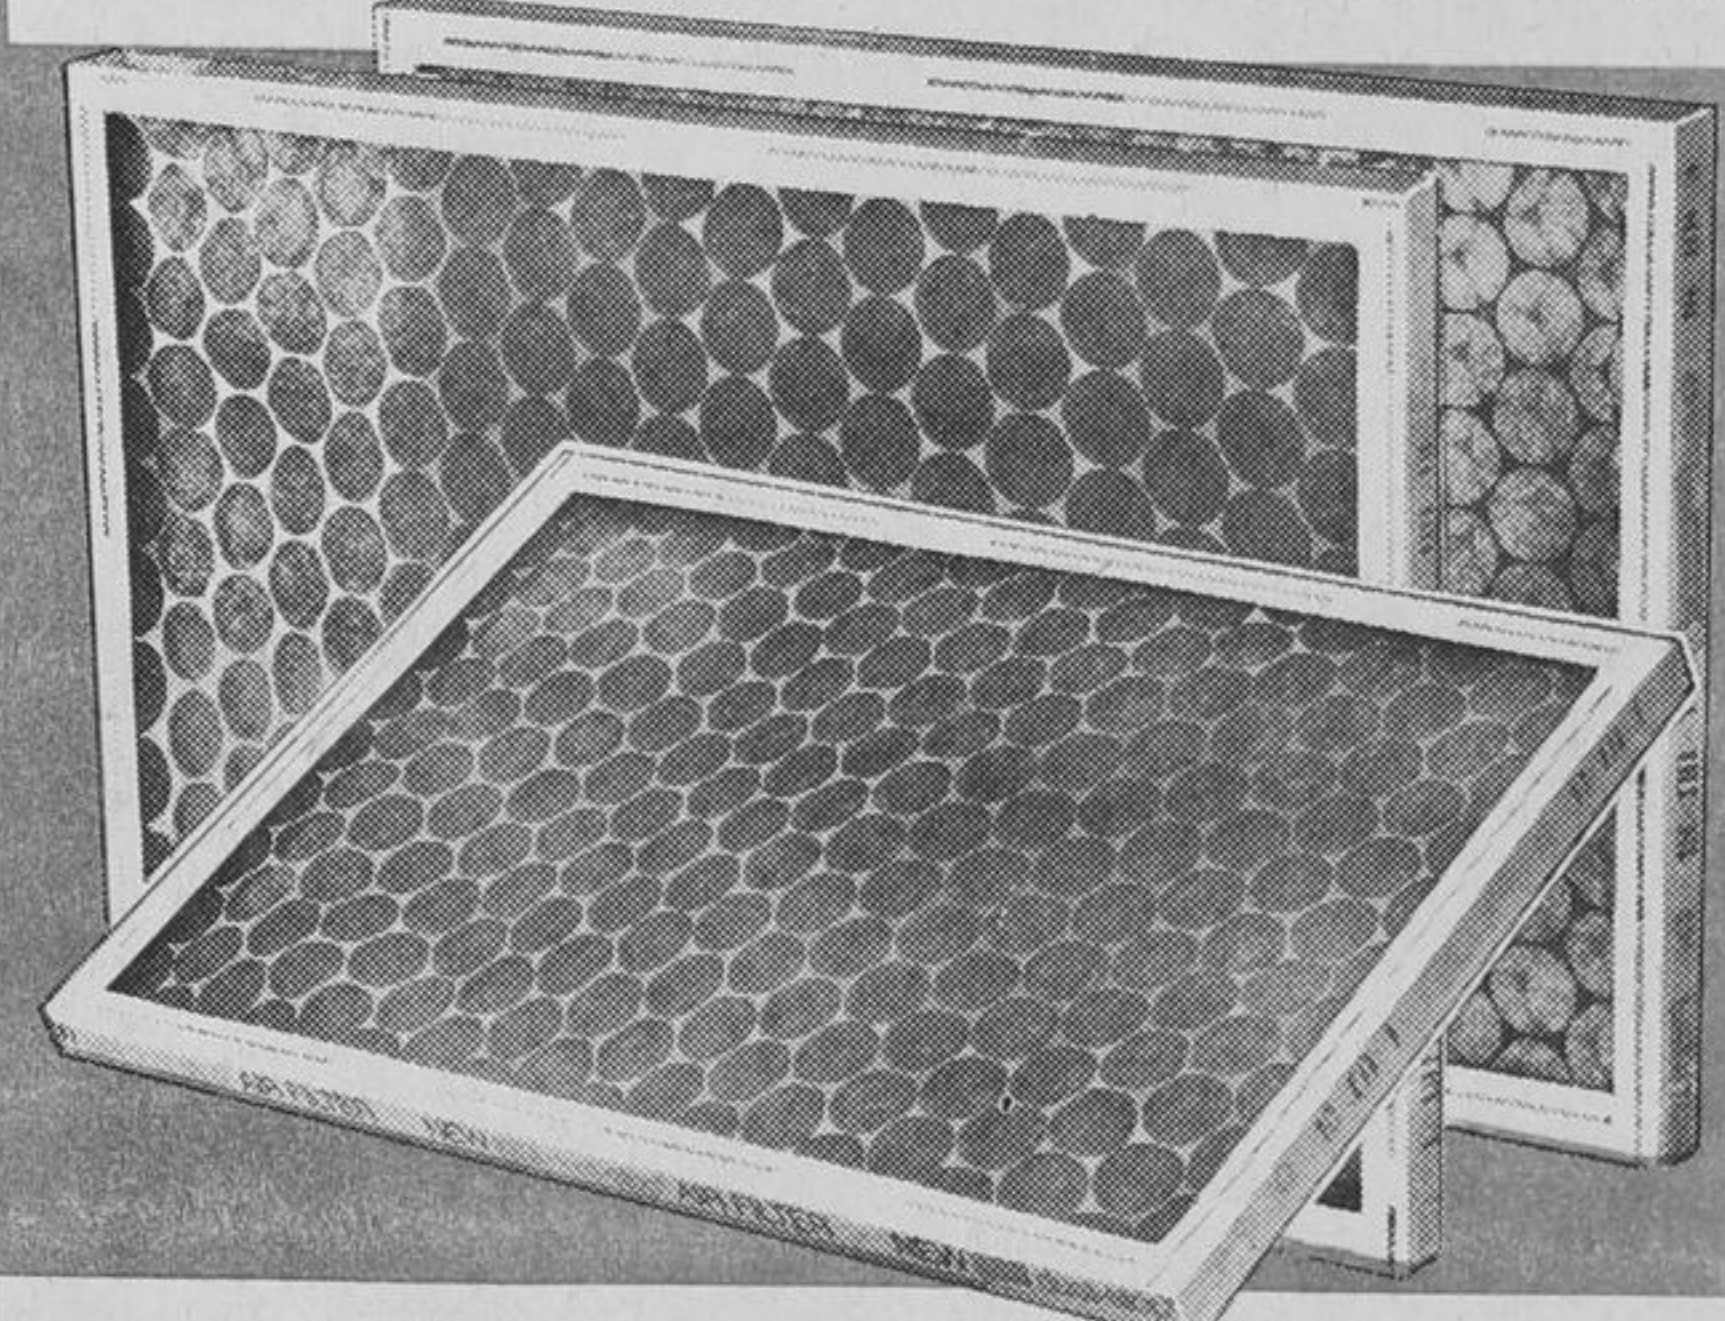

Furnace Filters

15 x 20 x 1"
16 x 20 x 1"
16 x 25 x 1"
20 x 20 x 1"
20 x 25 x 1"
3 for 1.66

Fibreglass 'Dust-Stop' replacement filters. UL approved. Stock up now and save! 64-3300X

Washable Permanent-type 1" Furnace Filters

16 x 20" Reg. $1.49 1.29 20 x 20" Reg. $1.69 1.49
16 x 25" Reg. $1.69 1.49 20 x 25" Reg. $1.98 1.69

5-BAND PORTABLE Solid State - Battery - Electric

- Built-in AC Adapter
- Personal Earphone
- Shoulder Strap

A honey of a hand model with AM/FM/Air/Police and Weather bands. You get front, slide-rule dial tuning; telescopic antenna; padded case with carry handle. 99-1231

19.95
SPECIAL!