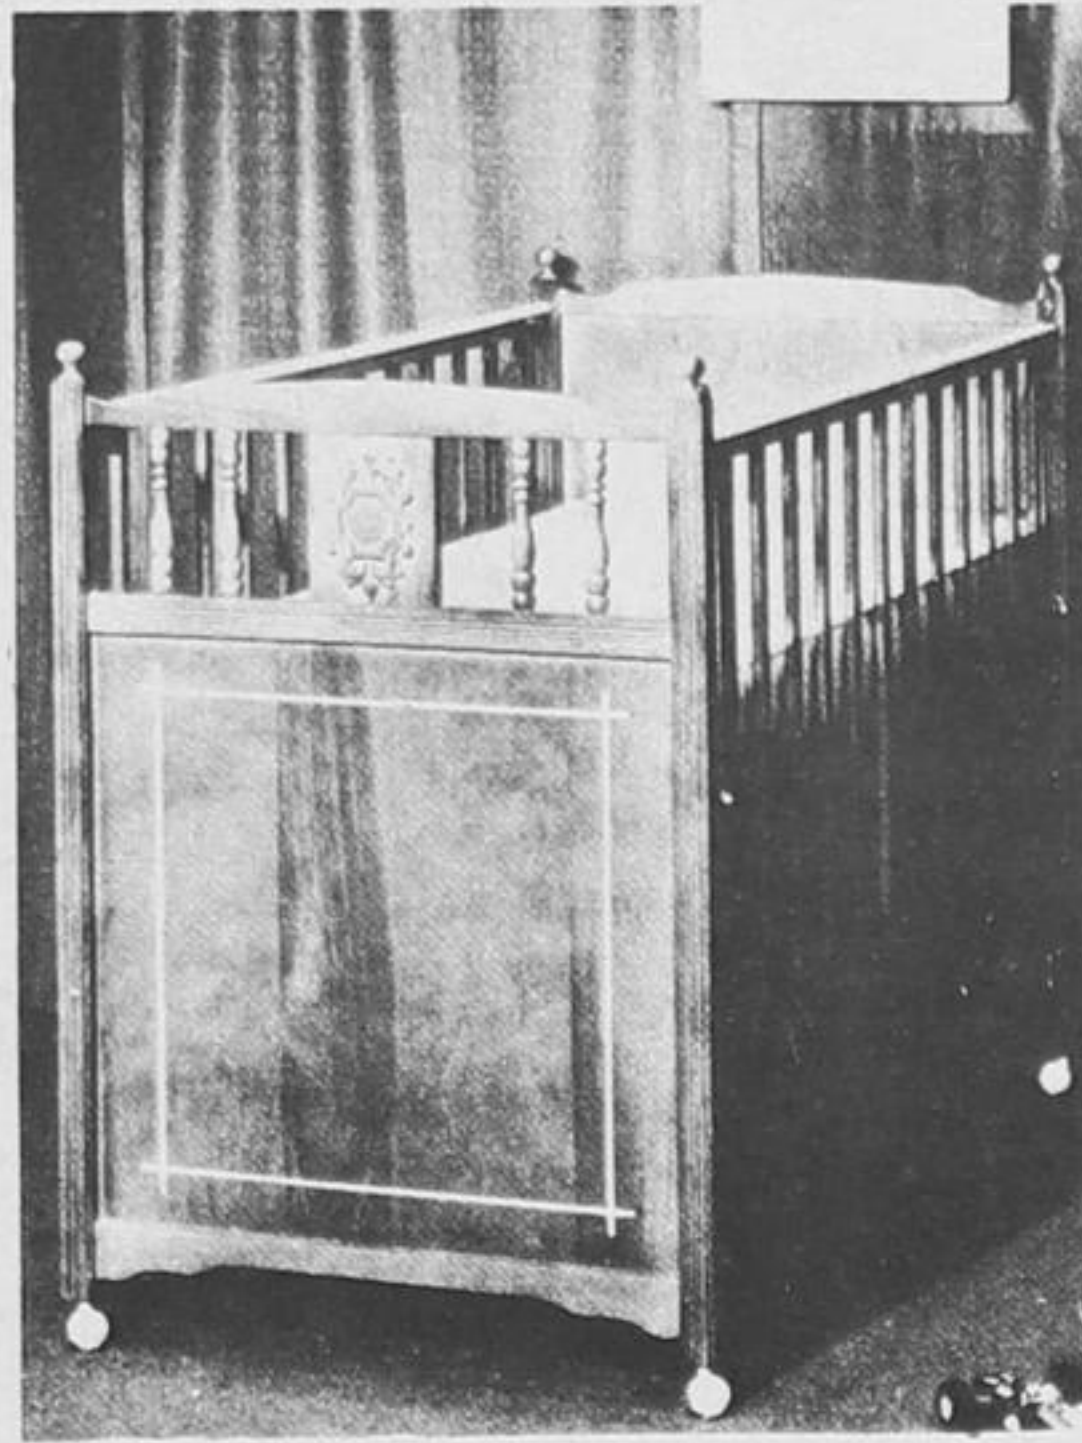

LULLABY CRIB

No. 125 — Decorated in Spanish motif. Extra heavy posts. Four positional spring. Plastic teething rails. Fantasy insert. "Shepherd" casters. Finish: Fruitwood. **$52.98**
Size: 30"x54".

OTHER CRIBS from $47.98

CRIB MATTRESSES $12.98 & $17.98