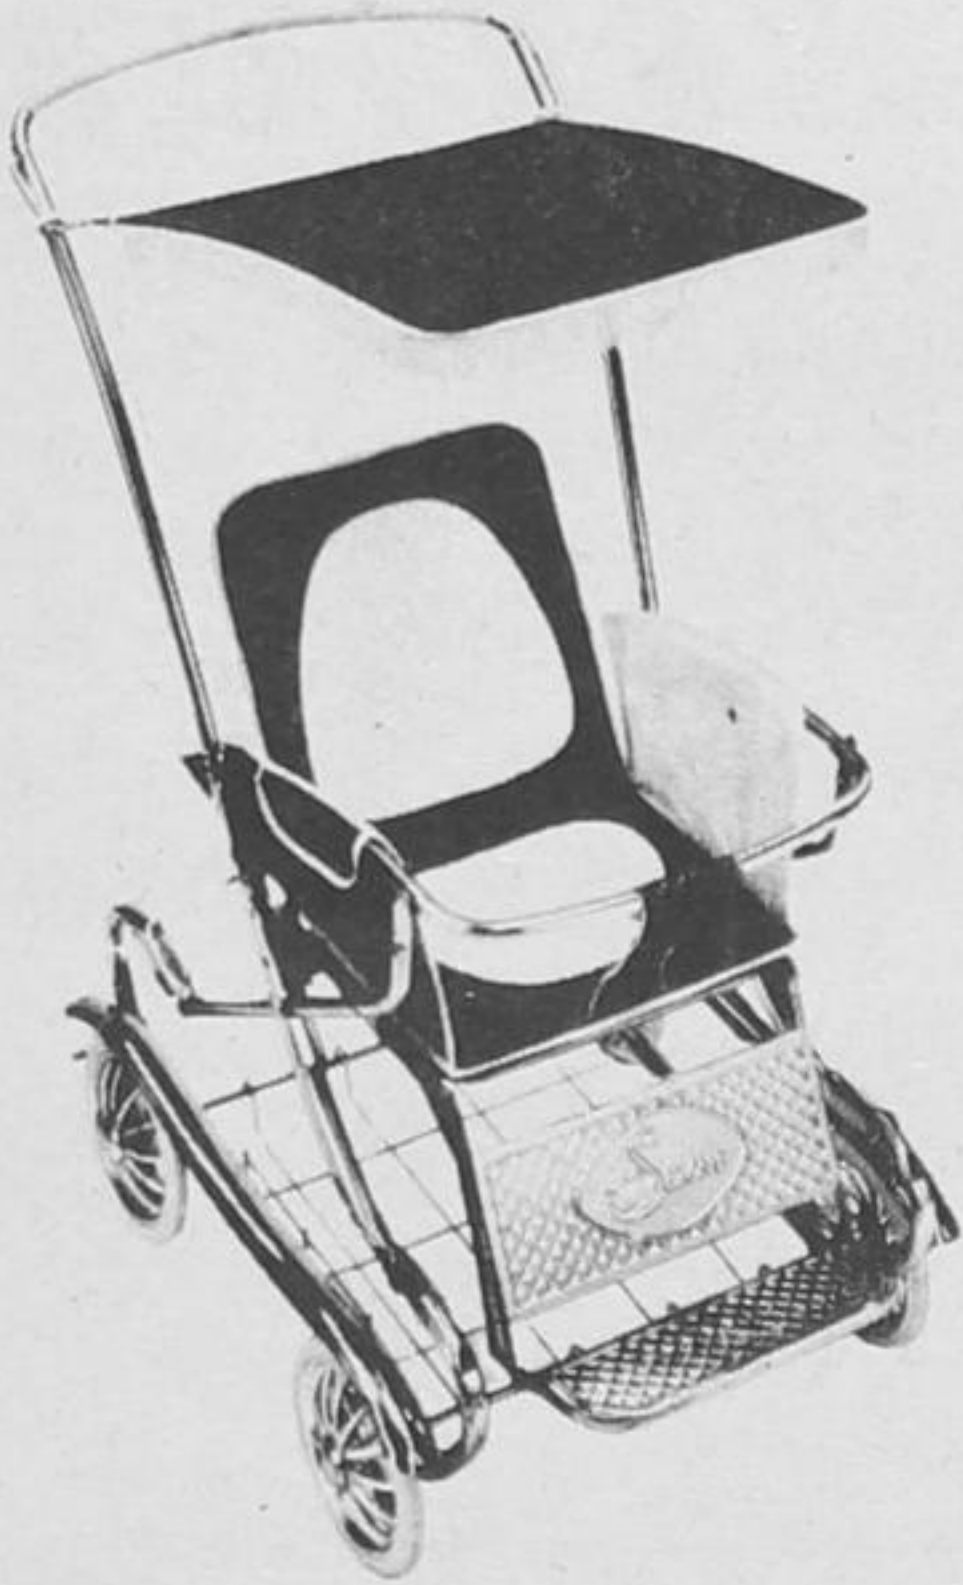

the PLAYPEN

884-3861

SOUTH BLOCK
LEVENDALE RD.
RICHMOND
HEIGHTS CENTRE
884-3861
LAY-AWAY PLAN

SWAN STROLLER

Continental styling and comfort in a durable, fully adjustable stroller. The bright, two-tone vinyl upholstery is washable for easy care. Bright chrome plated wheels with white tires have full length chrome mud-guard protection. **\$29.98**