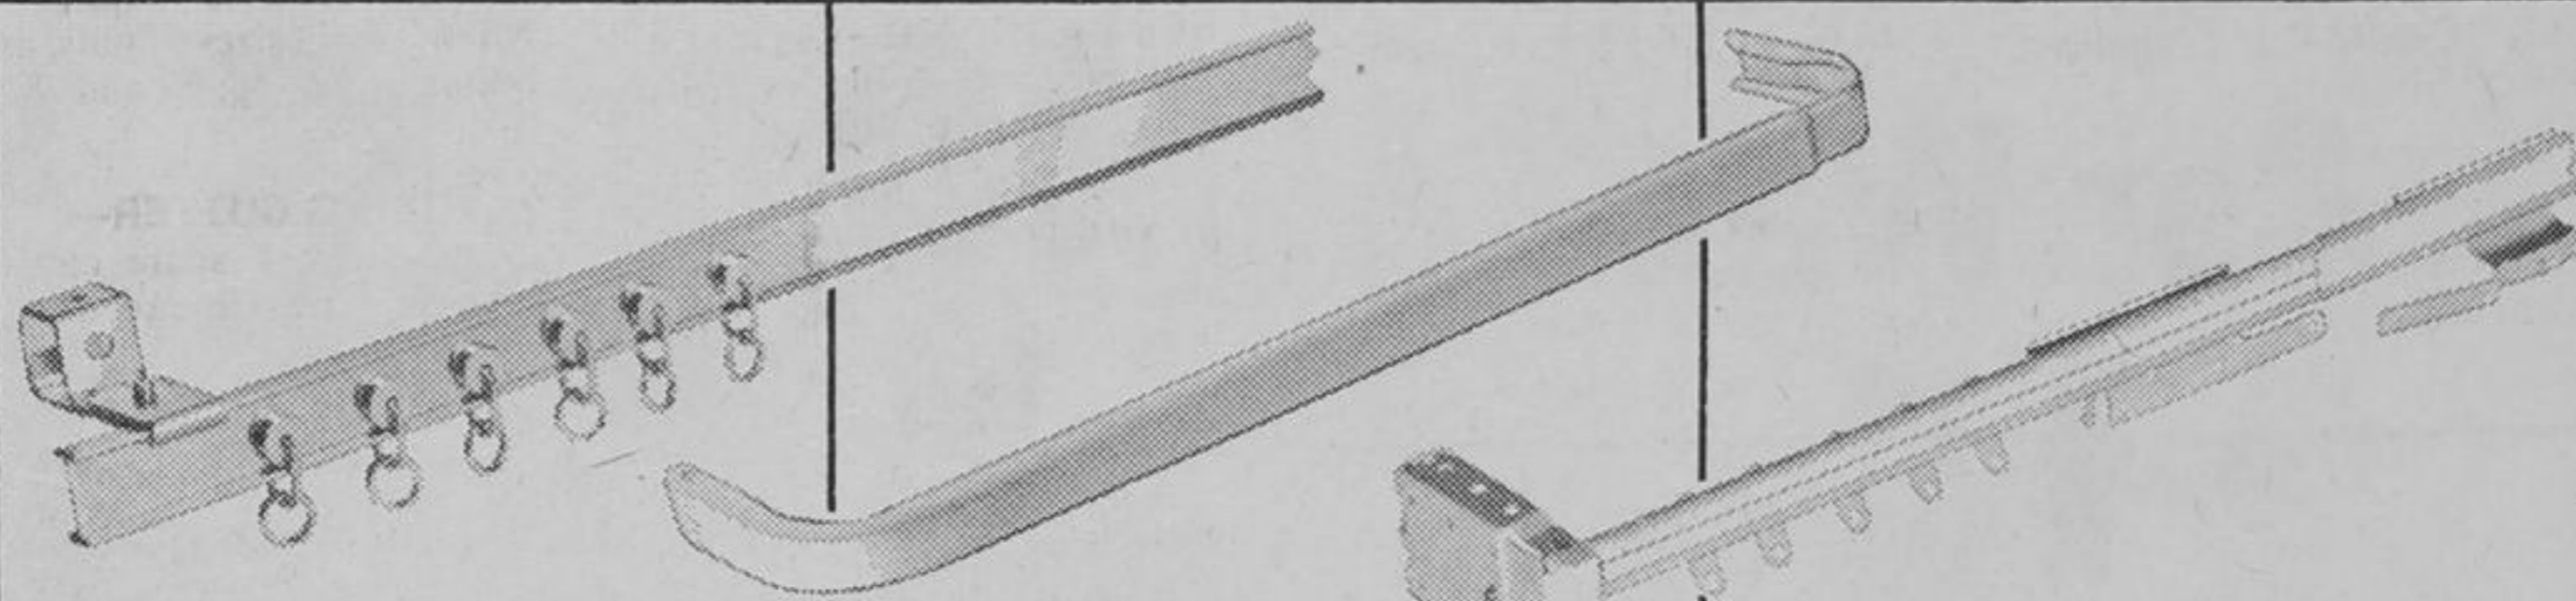

4.77

4" ALUMINUM Vent Kit

3.44

REG. \$4.39

Five foot, 4" diameter pipe; 2 adjustable elbows; hooded outlet and floating backdraft damper. Save now! 63-0014

REDUCED! WHITE I-Beam Kit

3-ft. Reg. 95¢79

4-ft. Reg. \$1.2599