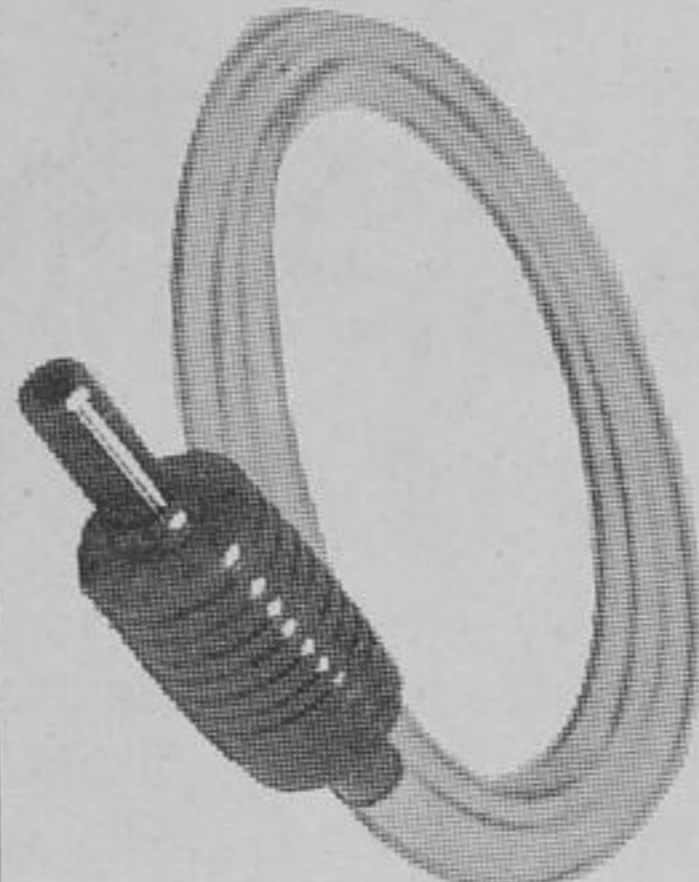

Reg. 94¢

.77

Turbo-Fire 18-3277

POWER MOWER LIQUID TUNE-UP

REG. 29¢

.22

Add to gas. 38-0904

LIQUID TRANSFER Siphon