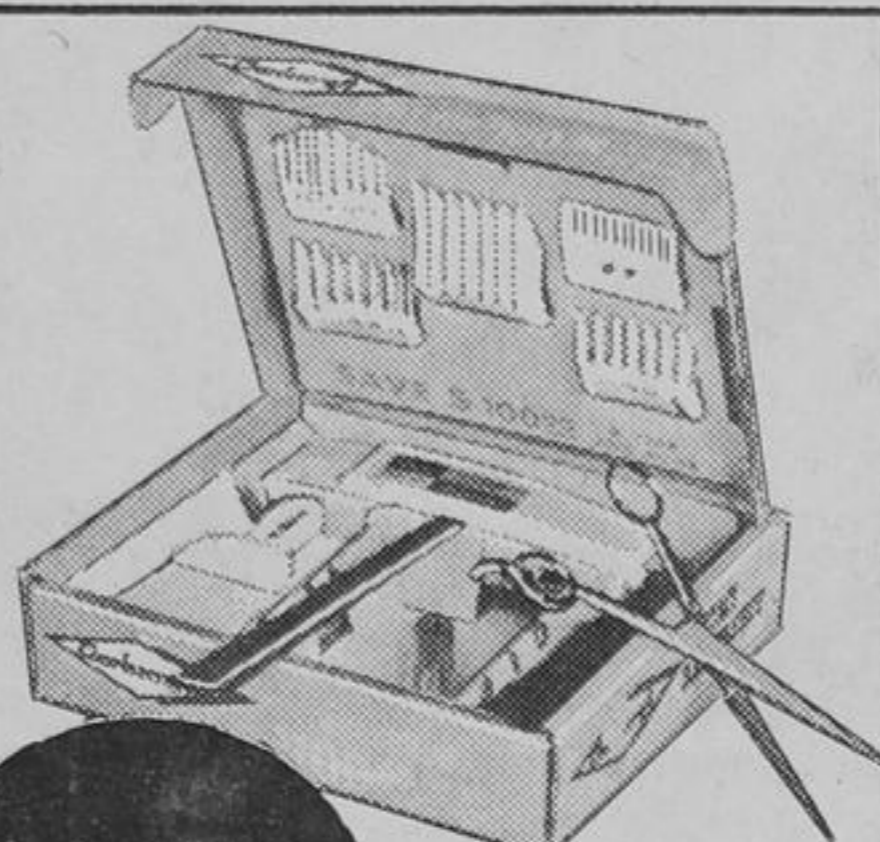

1.29

Super sweeper with tough fibre bristles, 54" long screw-in wood handle, reversible head. 99-5151

8.98

Home Barber Kit

Reg. \$10.88—includes electric clipper, cleaning brush, comb, shears, cape and oil. 53-7235

5.98

REDUCED! ELECTRIC Curling Iron

Reg. \$6.65—automatically controlled heat; cool safety tip and stand. 53-1300

7.88

SPECIAL! Can Opener

'Monaco' tops off any size can. Lid-lifter, bottle opener; cord and plug. 99-0598