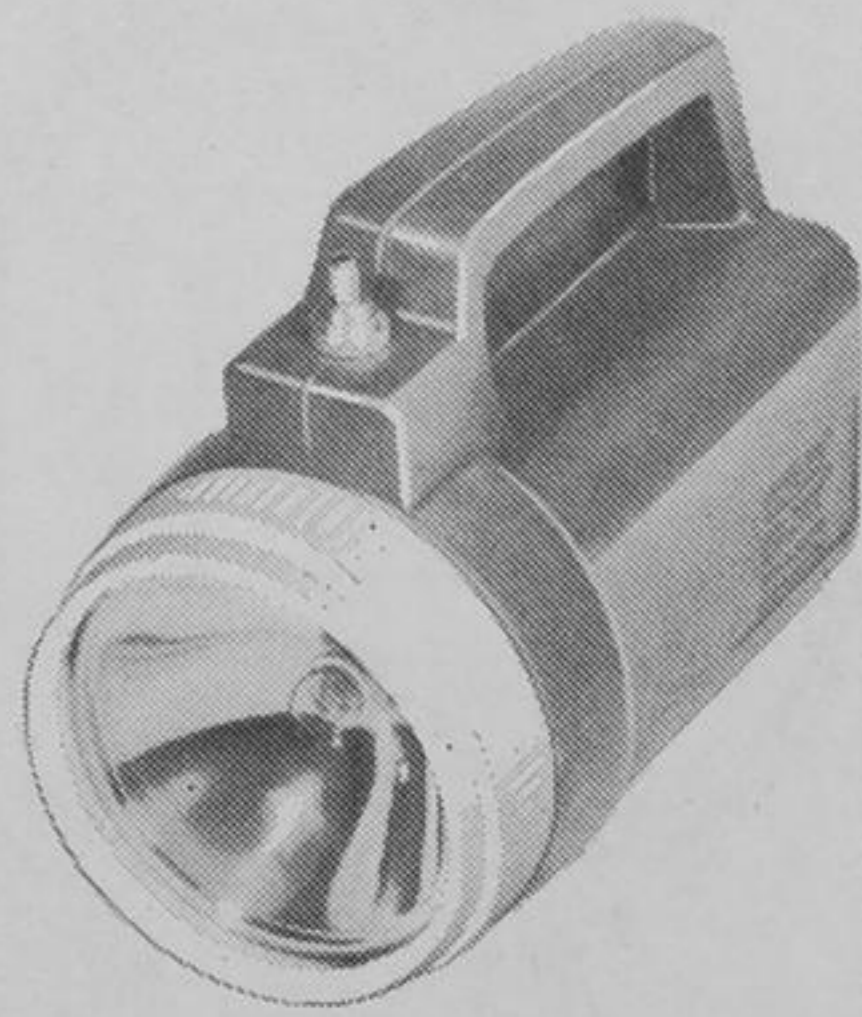

50th. Year Special! Ray-O-Vac and Mor-Power

BATTERIES

CANADIAN TIRE

TRANSISTOR and FLASHLIGHT 'C' or 'D' CELLS

Reg. 2 for 69¢

2 for .54

'AA' PENLIGHT

Reg. 2/59¢

OBLONG-TYPE

Reg. \$2.85

2.49

RAY-O-VAC 6-volt Lantern

Reg. \$2.89

1.98

—tough poly case; 3" reflector. Less battery. 65-3001

SPECIAL! UTILITY Push Broom

1.29

Super sweeper with tough fibre bristles, 54" long screw-in wood handle, reversible head. 99-5151

8.98

Home Barber Kit

Reg. \$10.88—includes electric clipper, cleaning brush, comb, shears, cape and oil. 53-7235