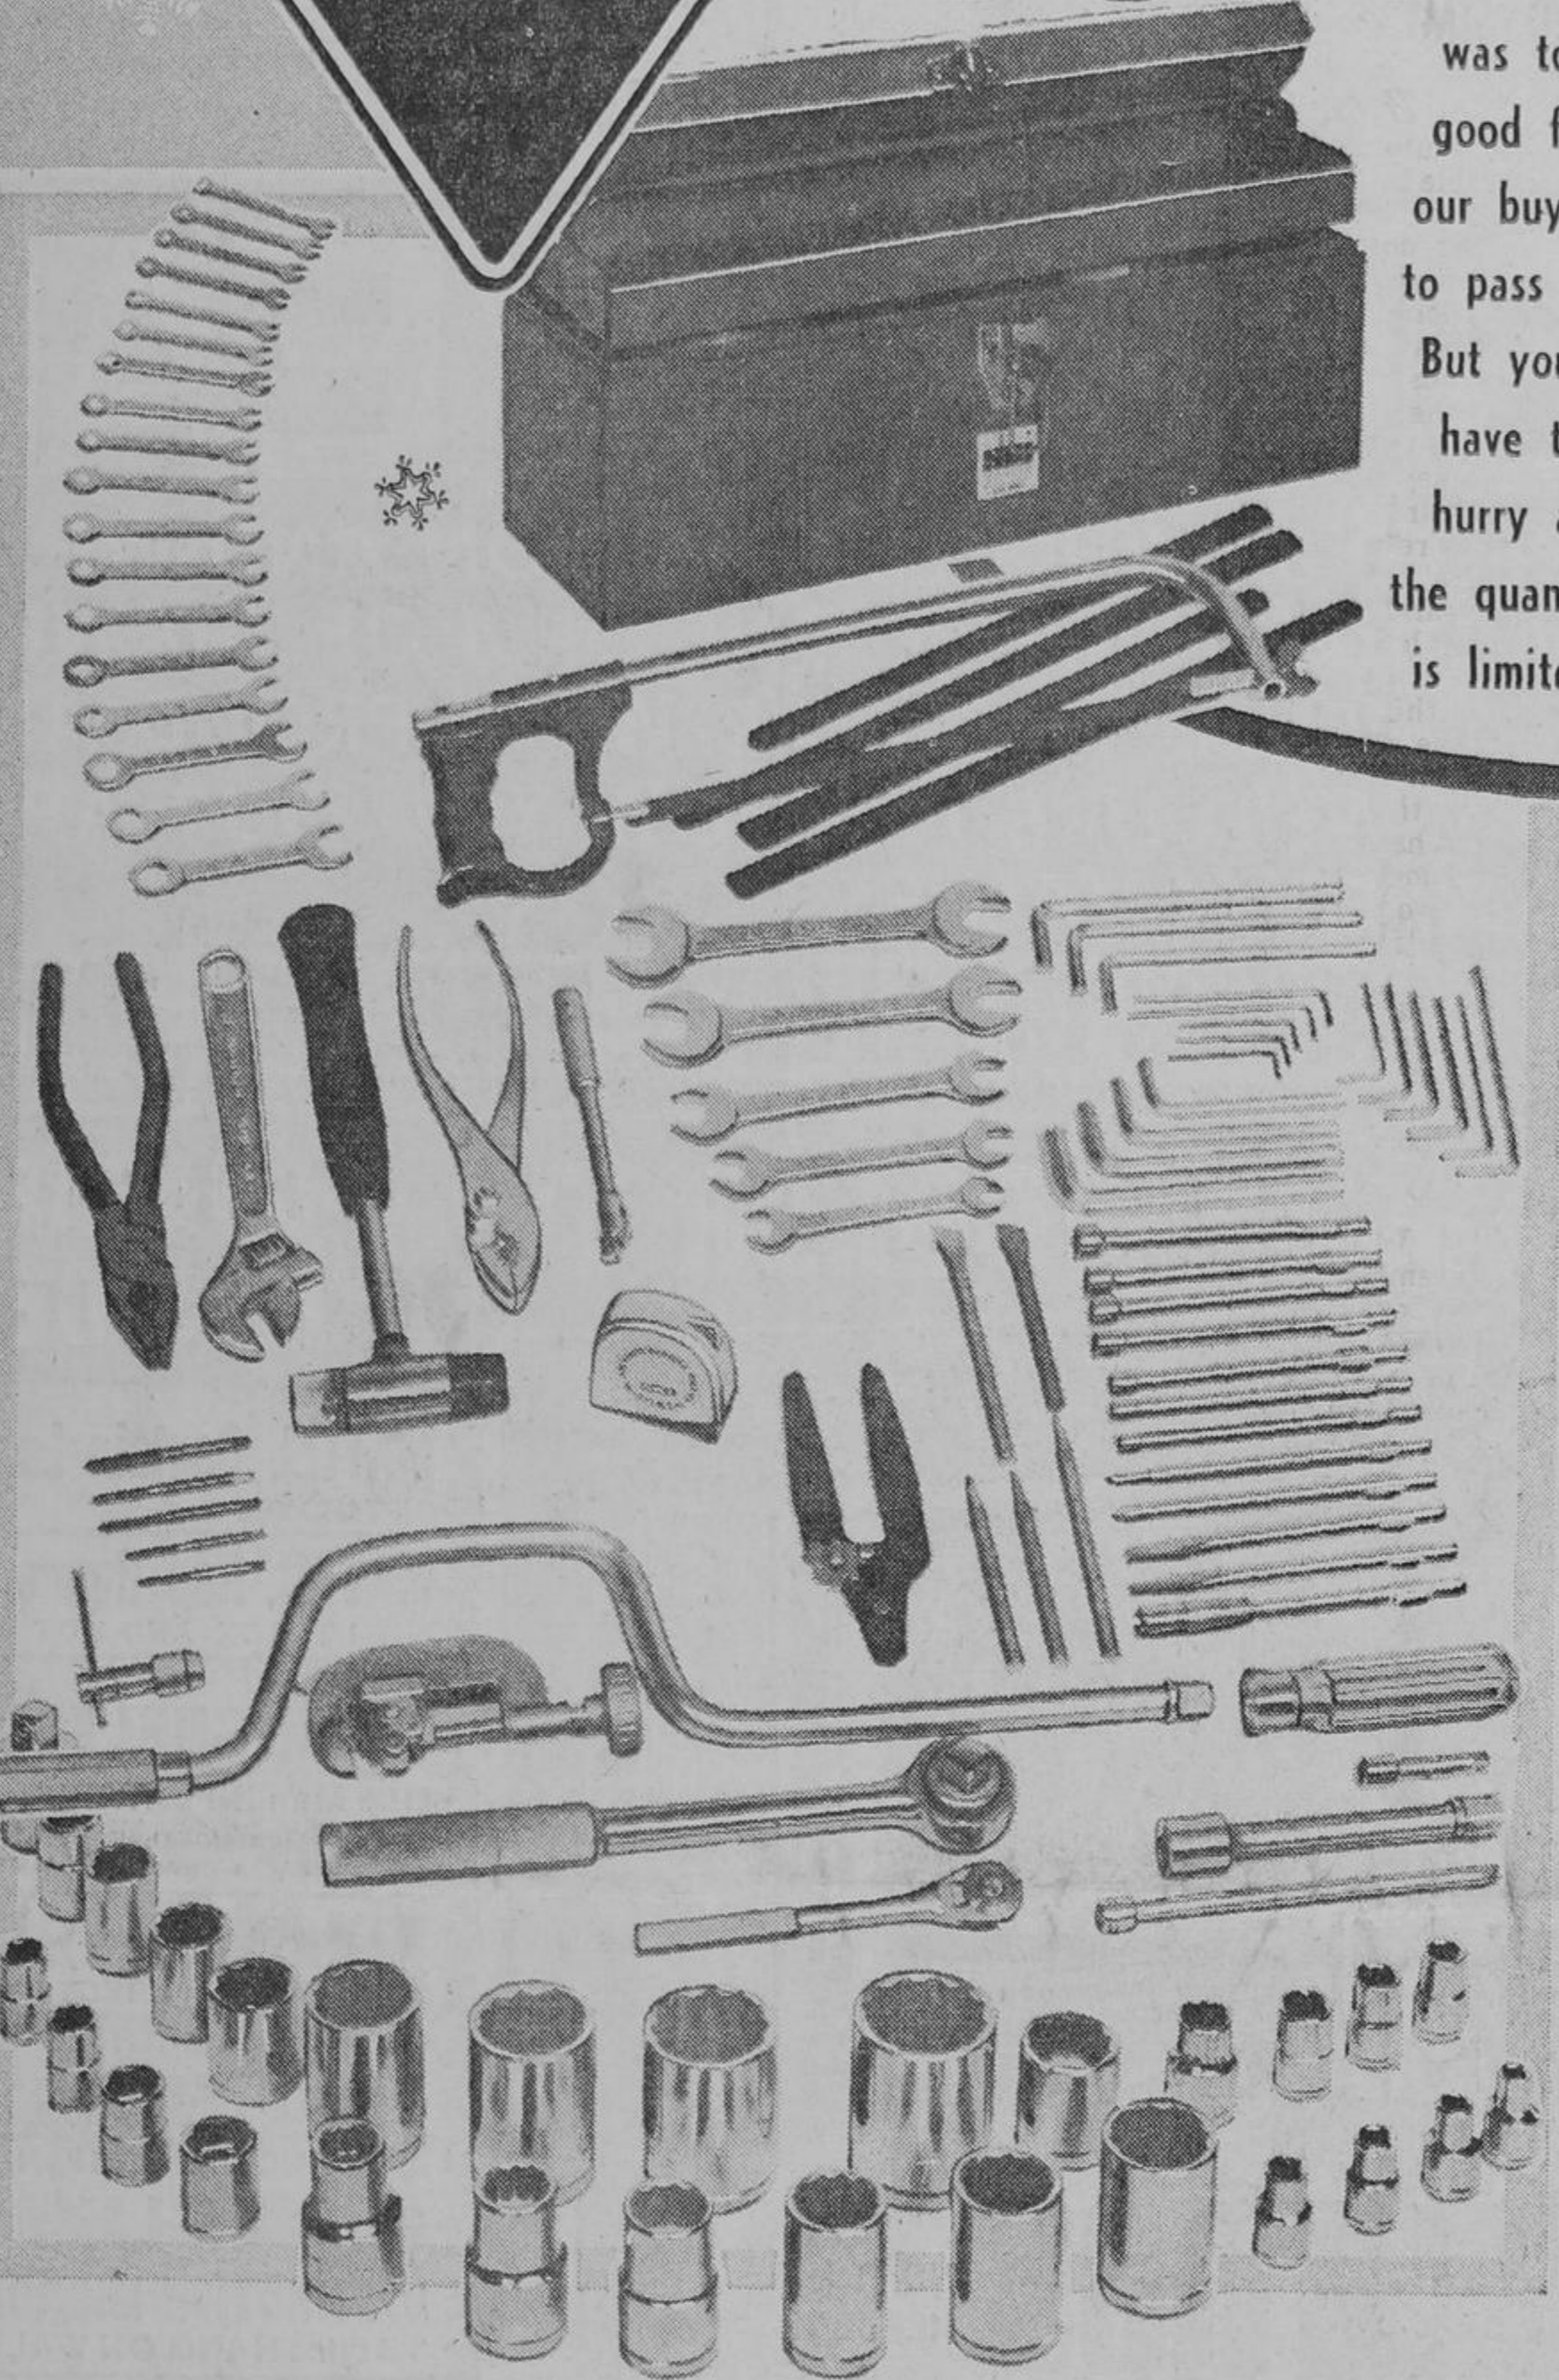

BOWLING RESULTS

ABC BOWLING
Leading on total pinfalls for the President's Trophy after last Friday's play are the Penguins with 24232 pins followed by Go Aways with 24193 pins, and the Killers with 24171 pins. Eileen Power led the ladies with 772 (236, 222, 314). Second was Frances Warner with 634 (207, 257, 170). Shirley Price was third with 631 (200, 276, 155).
Roger Lajouesse topped the men with 725 (218, 255, 252). Then came Ed Simmons with 707 (230, 202, 216). Norm Harrison was third with 696 (185, 274, 237).
Team leaders after the second night of the series are Hogan's Heroes with 11 points followed by Hell's Angels with 10; and Roger's Rejects with nine points.
A further reminder that December 10 is the Turkey Roll. No advance bowling is permitted for this event. One turkey per family.

130-PIECE TOOL KIT

CANADIAN TIRE 39.95

This deal was too good for our buyers to pass up! But you'll have to hurry as the quantity is limited!

THE 130-PIECE SOCKET and TOOL SET—

A tool for every home-handyman need! • Socket Wrench Sets in: ¼—½ and ¾" drives • Combination Wrench Set • Open-end Wrench Set • Nutdriver/Screwdriver Set • Pliers • Hex-Key Wrenches • Tube Cutter • Adjustable Wrench • No-mar Hammer • Tape Measure • Wire Stripper • Hacksaw and Blades • Speed Wrench and others! Complete with Steel Tool Box and Tote Tray. 99-0122 **39.95**

HARDWOOD HOCKEY STICK
1.59
Reg. $1.88