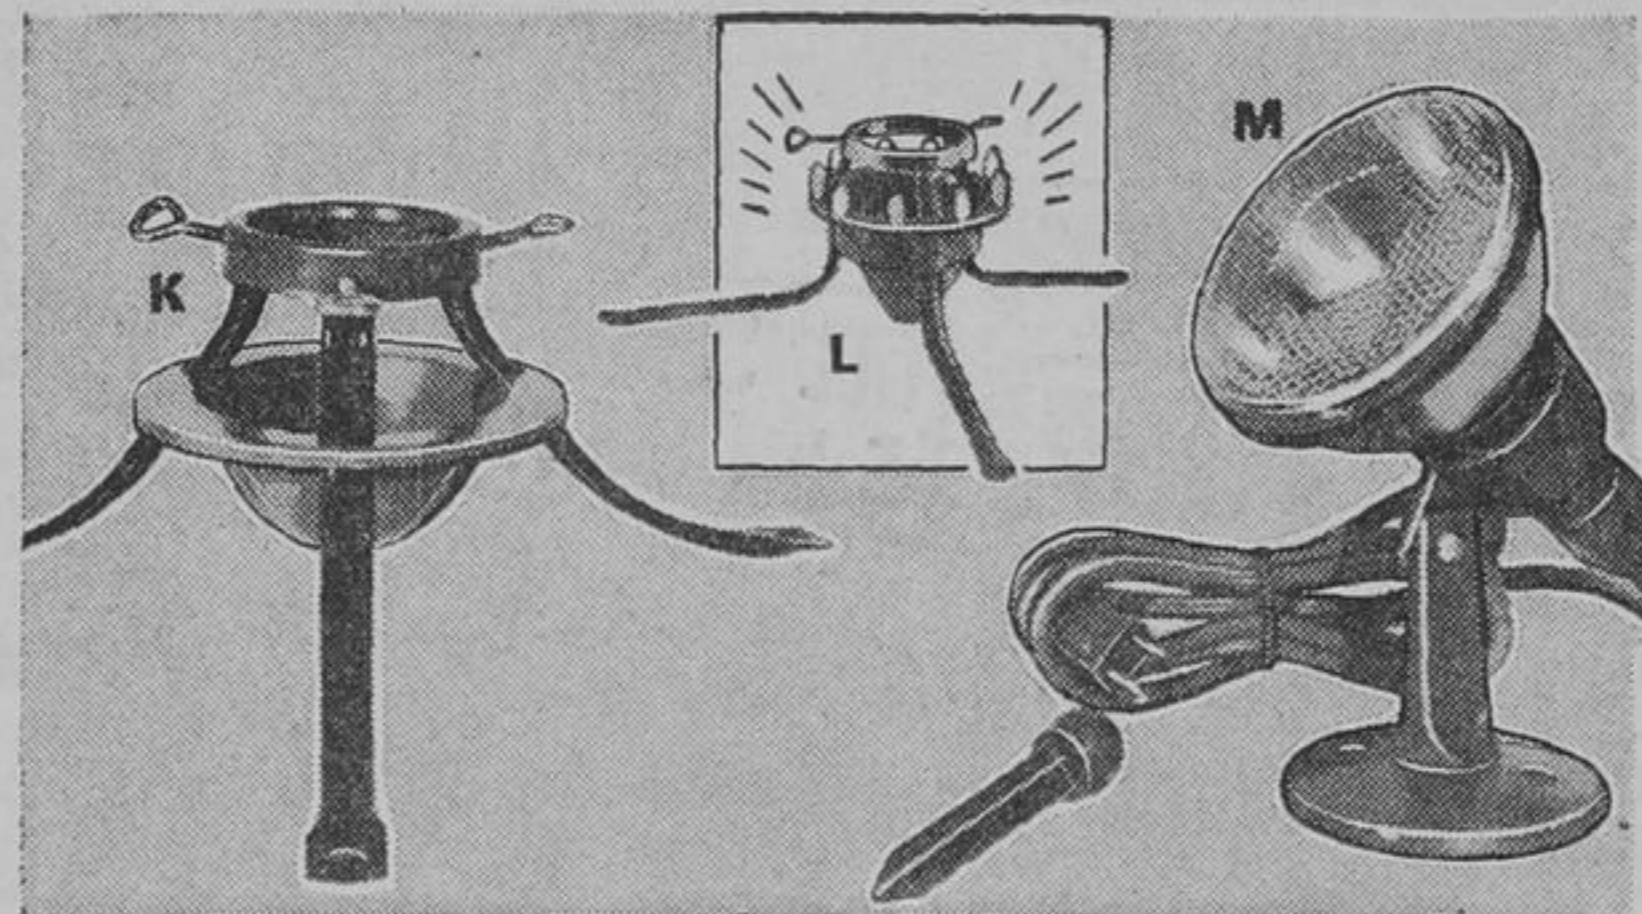

(K) **TRI-LEG TREE-STAND**
For trees to 2 7/8" dia. Sturdy metal. 51-3710 **.85**

(L) **DELUXE TREE-HOLDER**
23" spread. Slots for lights (extra). 51-3717 **3.59**

(M) **CLEAR FLOODLIGHT KIT**
Unbreakable weatherproof; built-in outlet; non-slip angle setting; 6-ft. cord. Ground spike, mounting bracket. 51-1708 **3.33 KIT**

CHRISTMAS SHOPPING HOURS: MONDAY thru FRIDAY — 9:00 A.M. to 9:00 P.M. SATURDAY — 8:30 A.M. to 6:00 P.M. starting Nov. 25

EXTRA! Cash and Carry BONUS COUPONS!

Apply for a **CANADIAN TIRE Credit Card**

CANADIAN TIRE ASSOCIATE STORE
70 Yonge Street North, Richmond Hill 884-1196