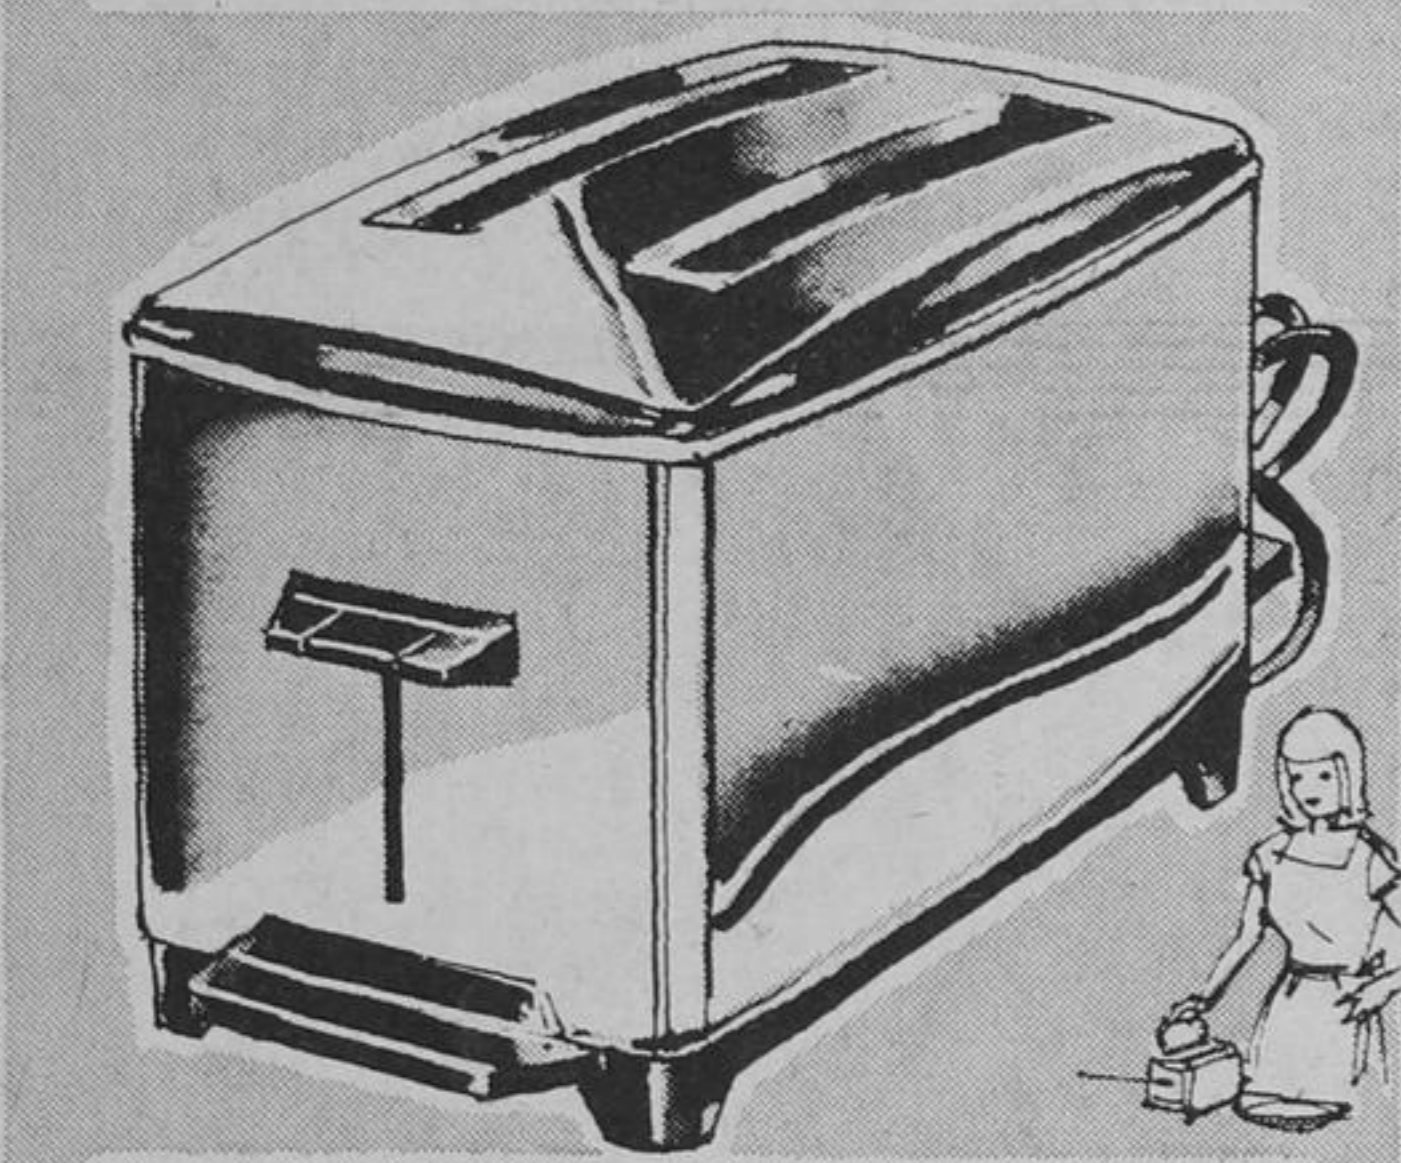

Save \$19.00! SHETLAND
LEWYT

VACUUM CLEANER

Reg. \$68.88

49.88

**Gifted Grime-fighter
even rewinds its own cord!**

Free-wheel through house cleaning with this mighty model. Features multiple filter system and power turbulator for greater suction — power to pick up ground-in dirt, lint, even prickly pine needles. Accessories include dusting brush, upholstery brush, crevice tool, rug and floor nozzle and deep-beater nozzle. Deluxe chromed lid, vinyl bumper.53-1017

- POWER DIAL FOR MULTI-PURPOSE CLEANING
- DEEP-BEATER CARPET NOZZLE LIFTS INBEDDED DIRT
- RIDE-ALONG-RACK KEEPS TOOLS HANDY
- SELF-RETRACTING TOE-TOUCH CORD REWIND
- EASY ROLL, NON-MAR WHEELS
- 1-YEAR UNIT GUARANTEE — 5-YEAR HOSE GUARANTEE

Easy to Give Gifts—at easy to take Savings!

1400-WATT, FULLY IMMERSIBLE

Deep Fryer
11.99
Reg. \$13.98

Doubles as dutch oven, saucepan. 5-quart capacity; removable thermostat control. Detachable sieve-basket, high dome cover.53-2208

PROCTOR-SILEX POP-UP

2-Slice Toaster

Reg. \$9.98 — Christmas 'toast' — in any shade from light to dark! Easy to clean nickel-chrome housing; cool bakelite handles, feet.53-8013

8.98

REDUCED! EASY TO USE

Carpet Sweeper