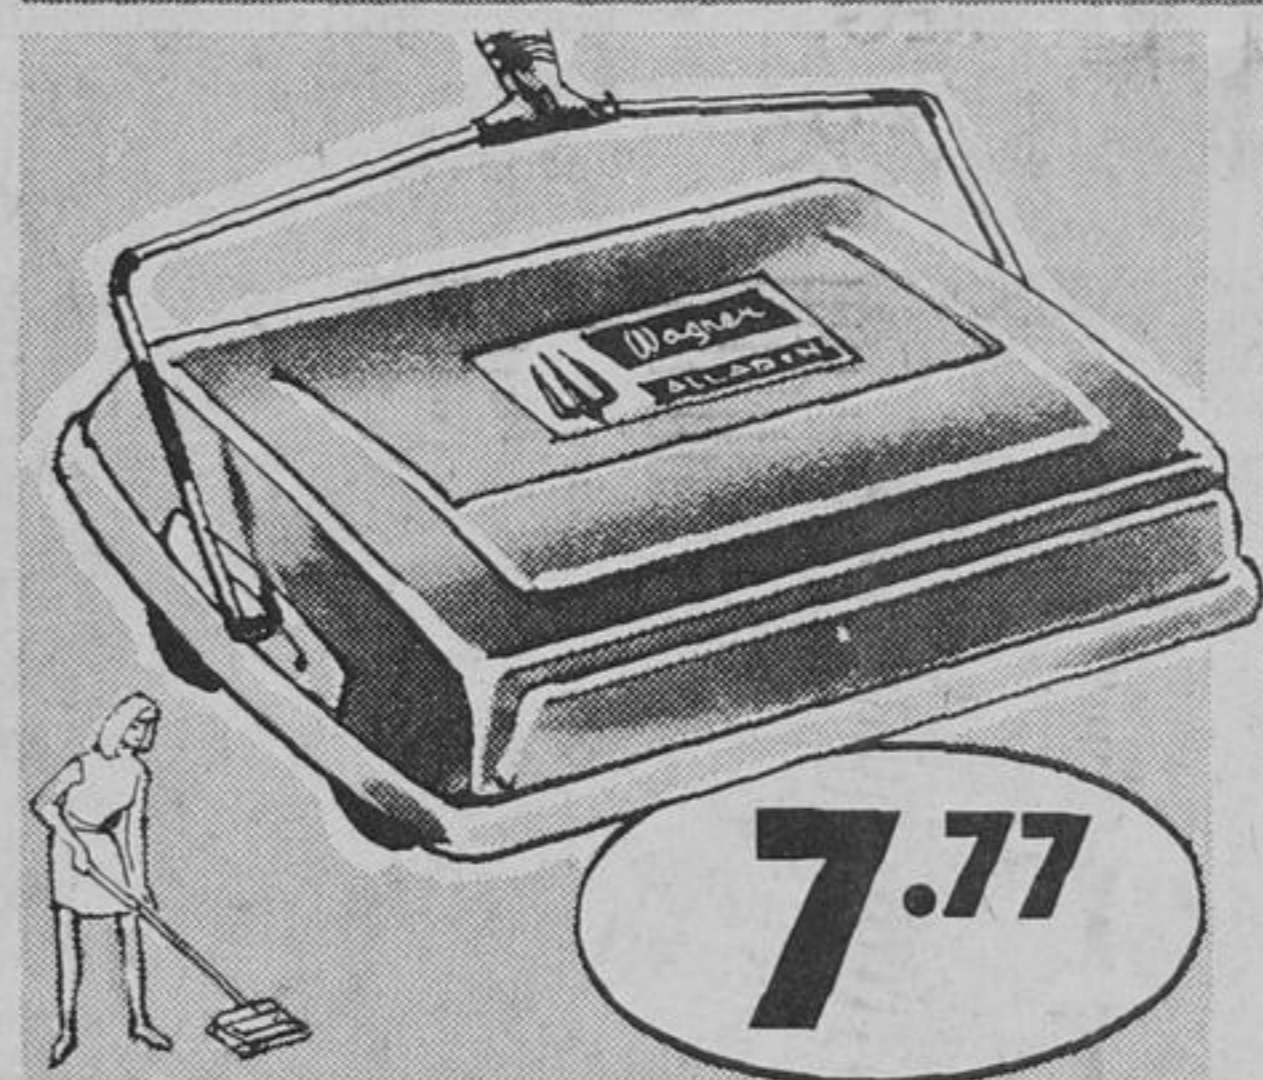

Easy to Give Gifts—at easy to take Savings!

1400-WATT, FULLY IMMERSIBLE

Deep Fryer
11.99
Reg. \$13.98

Doubles as dutch oven, saucepan. 5-quart capacity; removable thermostat control. Detachable sieve-basket, high dome cover.53-2208

PROCTOR-SILEX POP-UP

2-Slice Toaster

Reg. \$9.98 — Christmas 'toast' — in any shade from light to dark! Easy to clean nickel-chrome housing; cool bakelite handles, feet.53-8013

8.98

REDUCED! EASY TO USE

Carpet Sweeper