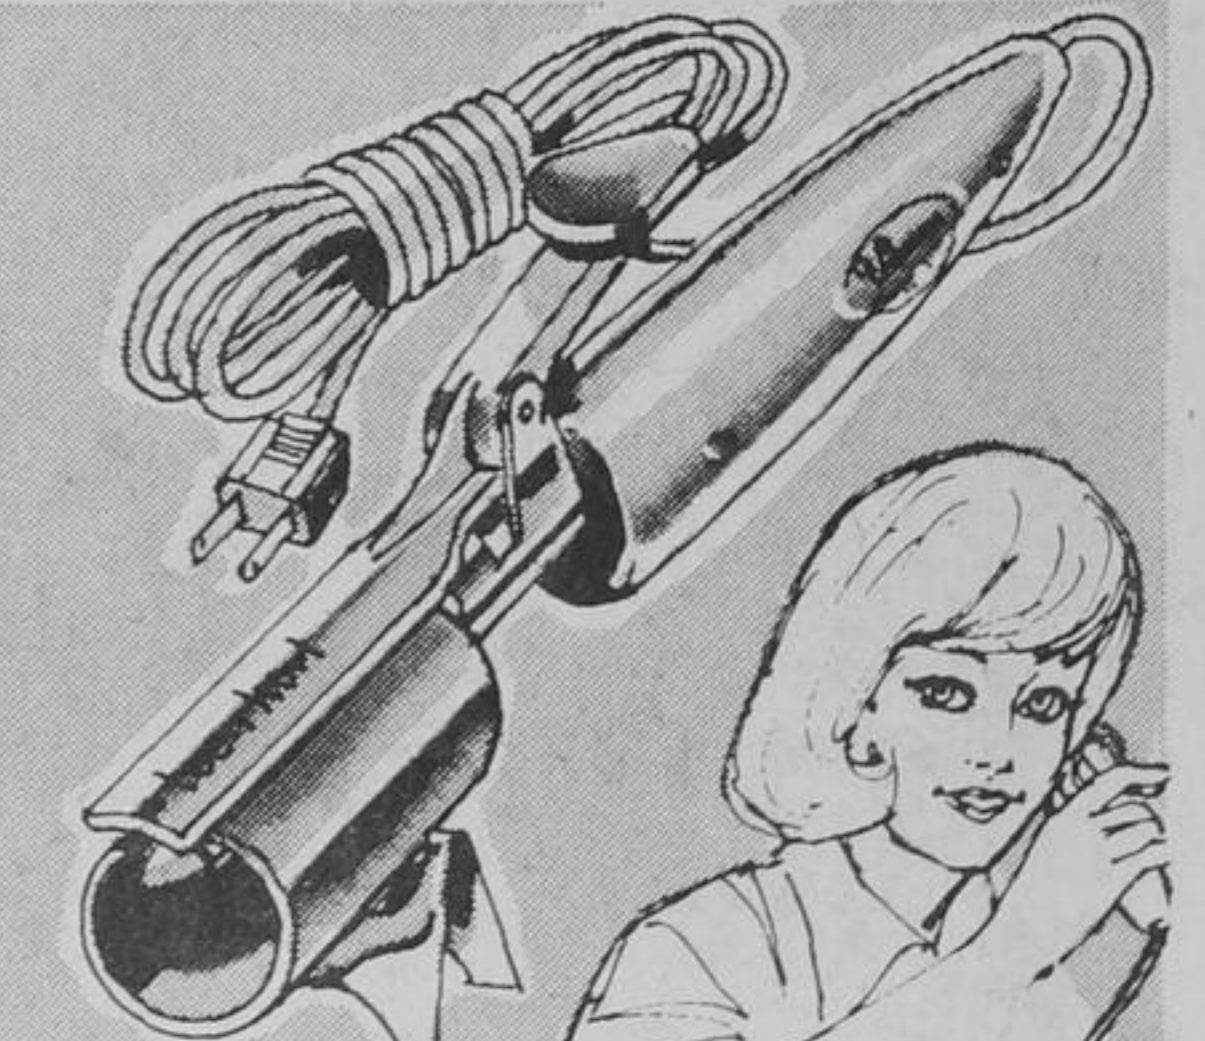

Electric Clock

Reg. \$10.98 — Traditional woodtone case; 12 x 9½". Pendulum movement. 53-1168

8.88

4 JEWEL ALARM CLOCK—'Allegro'; spring-wound; luminous.99-9134

2.49

SPECIAL PURCHASE! 'SHAVEMASTER'

Sunbeam Shaver

The gift of good grooming! Surgical steel blades; sideburn trimmer; flip-latch for easy cleaning. With detachable cord, handsome leatherette case.99-0072

16.66

'TEEN KURL' FOR A TEEN GIRL

Electric Curler