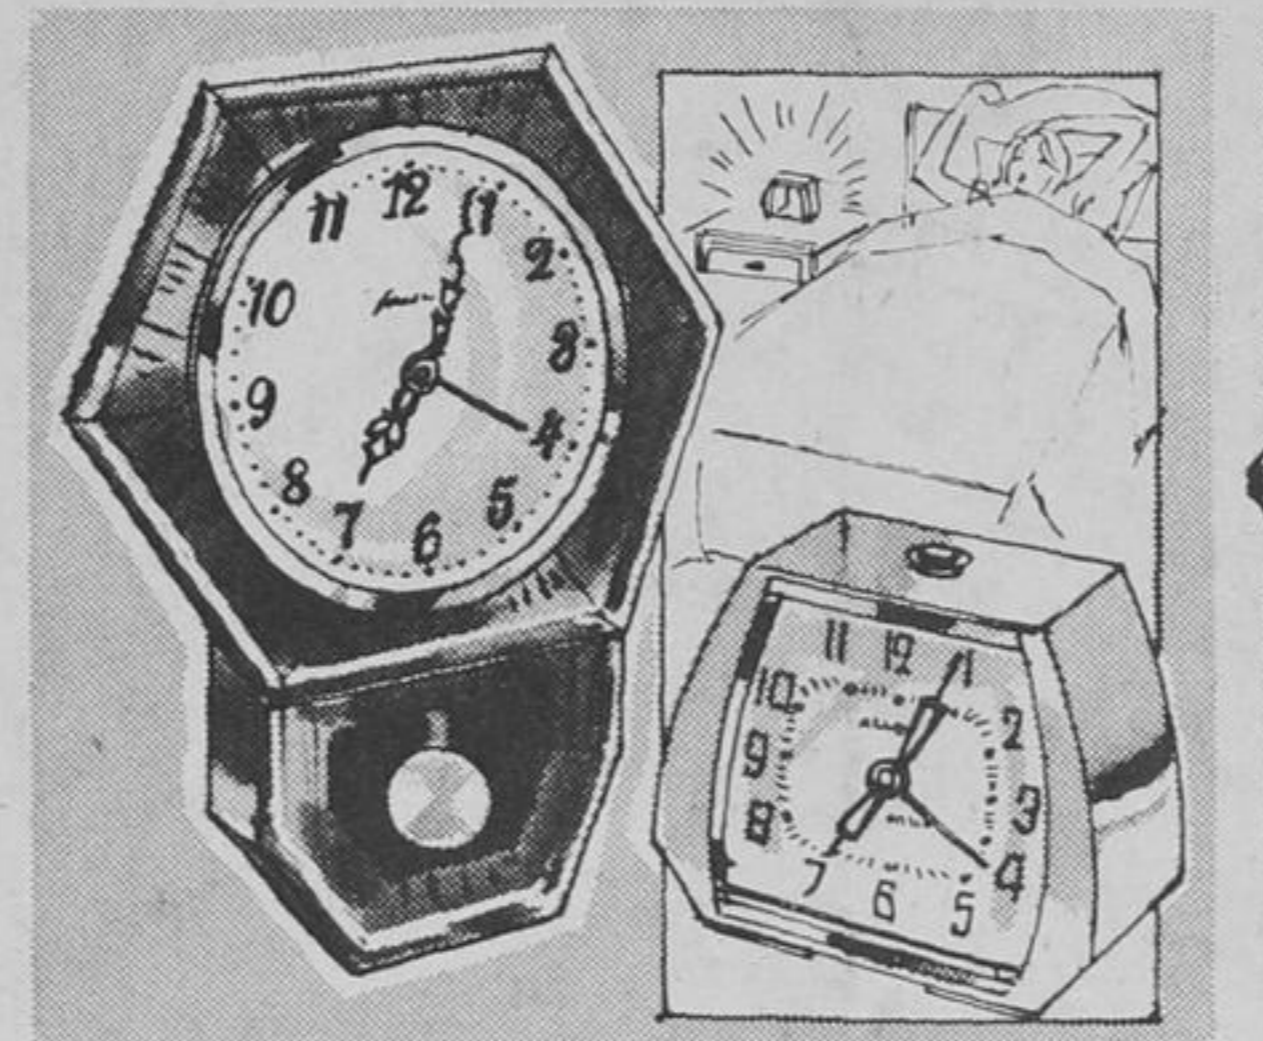

2.19

WESTINGHOUSE 'ROYAL LADY'

Steam 'n Dry Iron

Top of her 'most wanted' list! Features a host of steam vents; water level indicator; interchangeable cord; slim-grip handle. 99-9920 Limited Quantity Special.14.99

14.99

'TOASTESS' 10½" SQUARE

Electric Fry Pan

Reg. \$10.98 — Pressed aluminum pan with removeable probe control; 'warm' to 450° heat range. Immersible for cleaning. Vented lid.53-7405

9.88

SPARTUS 'SCHOOLTIME'

Electric Clock

Reg. \$10.98 — Traditional woodtone case; 12 x 9½". Pendulum movement. 53-1168

8.88

4 JEWEL ALARM CLOCK—'Allegro'; spring-wound; luminous.99-9134

2.49

SPECIAL PURCHASE! 'SHAVEMASTER'

Sunbeam Shaver