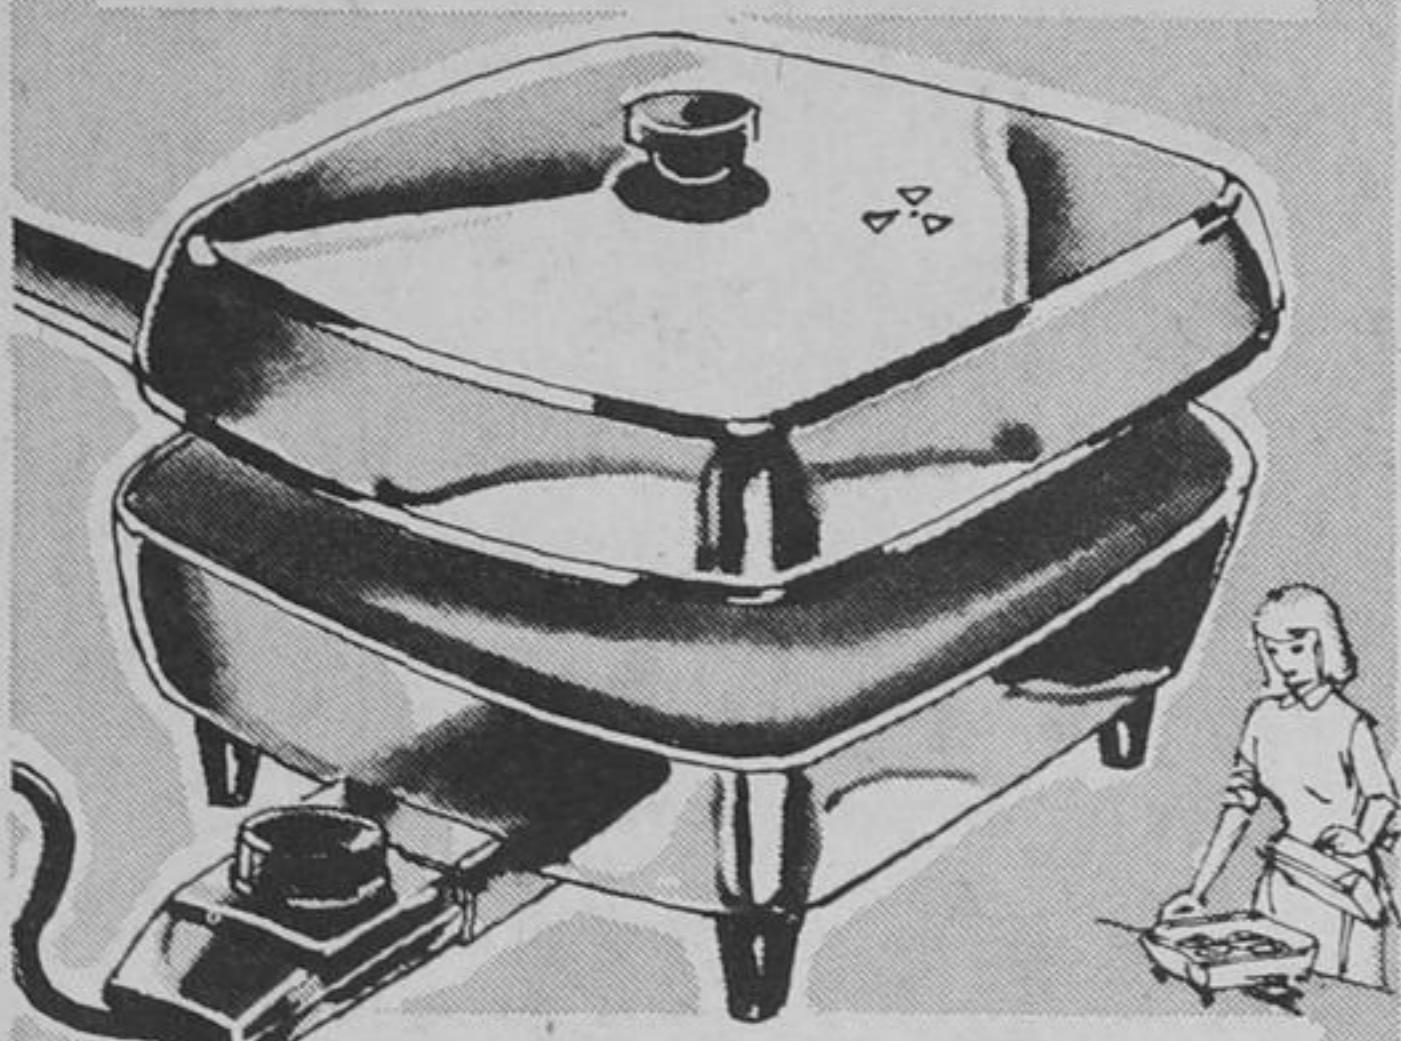

2.19

WESTINGHOUSE 'ROYAL LADY'

Steam 'n Dry Iron

Top of her 'most wanted' list! Features a host of steam vents; water level indicator; interchangeable cord; slim-grip handle. 99-9920 Limited Quantity Special.14.99

14.99

'TOASTESS' 10½" SQUARE

Electric Fry Pan

Reg. \$10.98 — Pressed aluminum pan with removeable probe control; 'warm' to 450° heat range. Immersible for cleaning. Vented lid.53-7405

9.88

SPARTUS 'SCHOOLTIME'