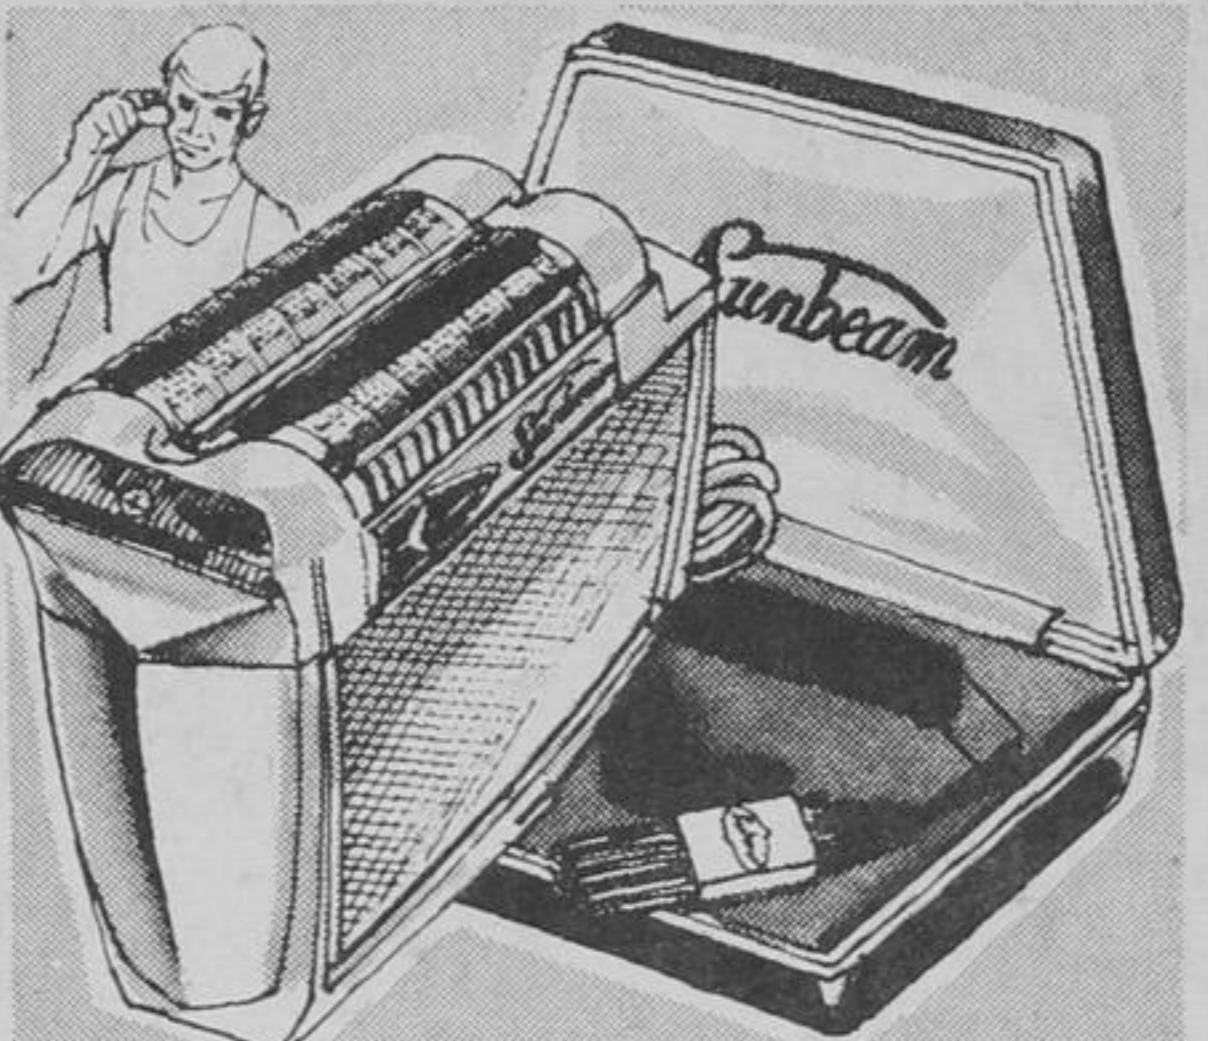

SPECIAL PURCHASE! 'SHAVEMASTER'

Sunbeam Shaver

The gift of good grooming! Surgical steel blades; sideburn trimmer; flip-latch for easy cleaning. With detachable cord, handsome leatherette case. 99-0072

16.66