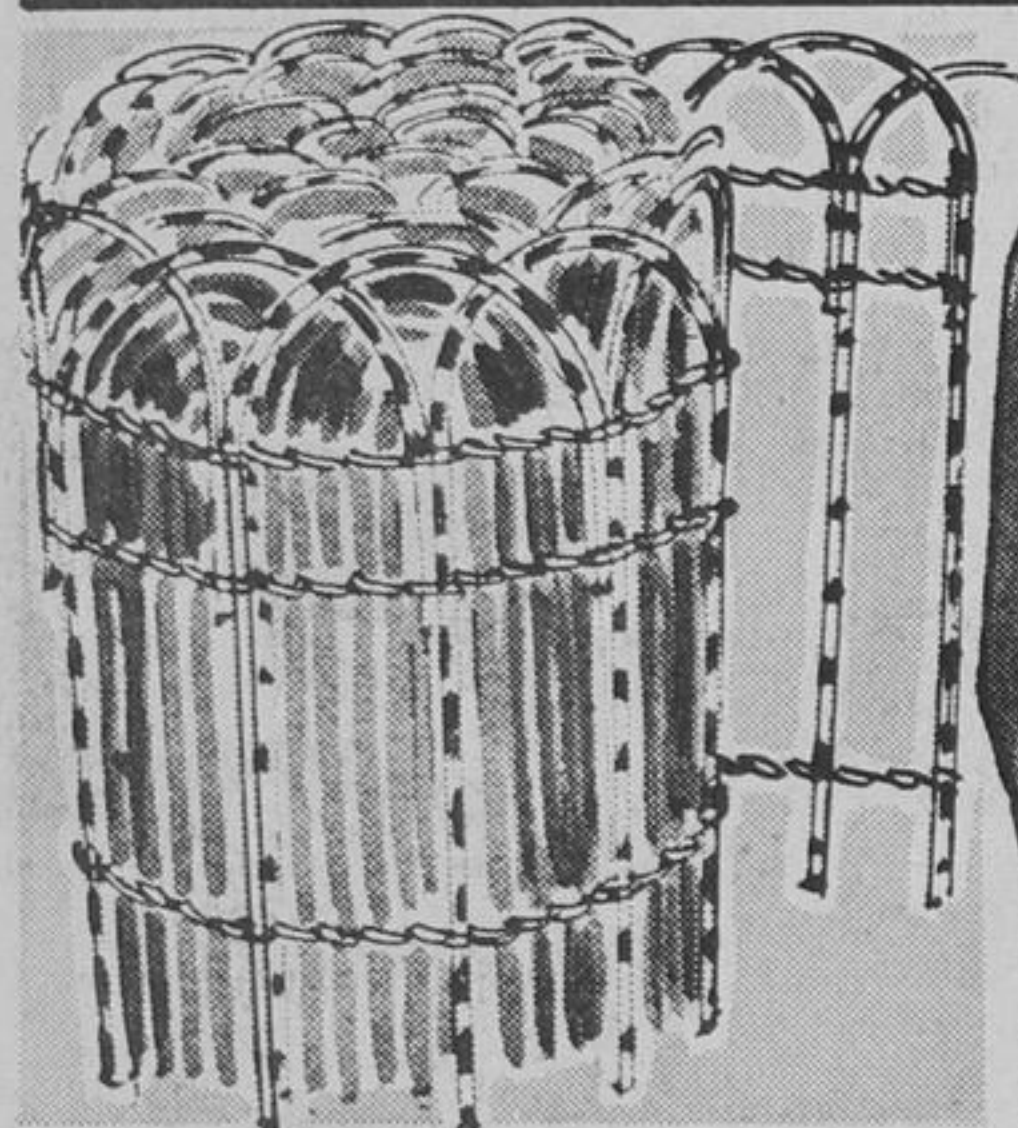

18" Single Blade Lawnmaster ELECTRIC MOWER

**CANADIAN
TIRE**

**8 AMP
110-VOLT
CGE MOTOR**

Reg.
$59.95

53.95
Save
$6.00

If you've never mowed electrically, here's your big chance! We've trimmed our already thrifty price by $6.00 for the big May Sale! A quick, quiet, powerful machine with all the details to make light work of mowing. Hurry, they'll go fast! 60-1736. Less cord, $53.95

CHECK THE BIG FEATURES:

- Lightweight but efficient on the job. Guide it with a touch
- The 8-amp 110-volt powerful C.G.E. motor won't stall
- The big 7" wheels roll smoothly, with dual-tread tires.
- Cyclone deck with side discharge for clean operation
- Swing-over handle for reverse mowing; on-off switch
- Gold deck with black housing

**CYCLONE DECK,
SIDE DISCHARGE
CHUTE**

We reserve the right to limit quantities on all sale items

Get Growing early - with these 'Green Thumb' Savings!

PLASTIC-COATED

Lawn Fence

REG. $4.65 **3.99**
25-FT. ROLL

Sturdy green plasticized steel fence for lawns, flower beds. Non rust, removable. 25 foot roll, 15 inches high. Save 66¢! 59-2035