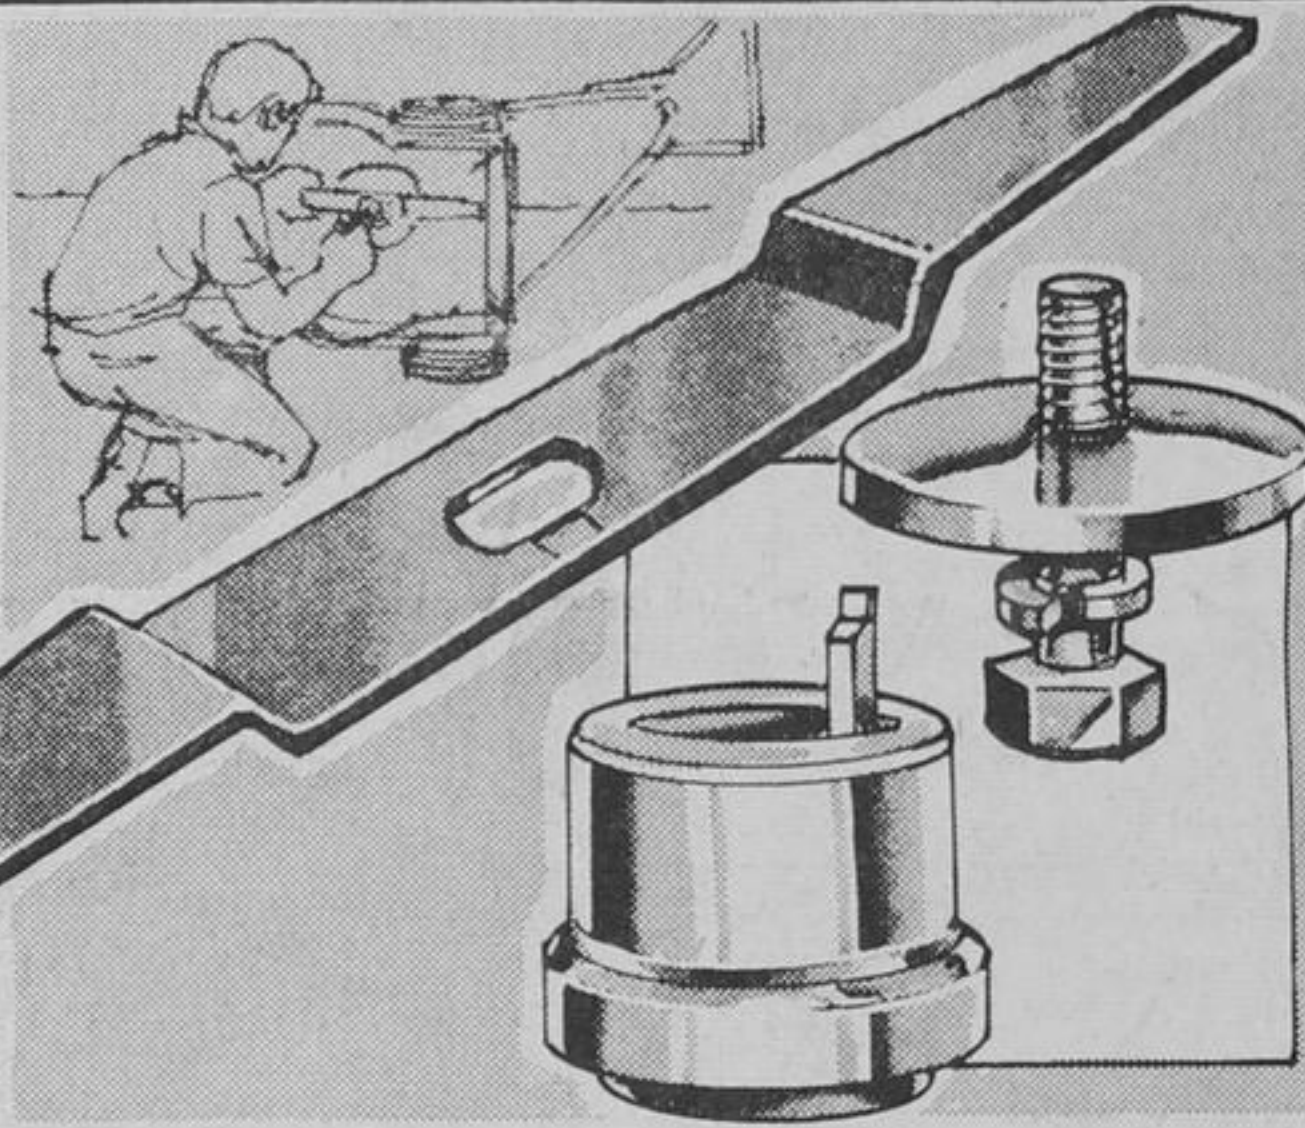

SAVE! ROTARY-MOWER REPLACEMENTS

18" Blade

2.49
SPECIAL

1-piece tempered steel broached to stay sharp. Install easily. 99-0066. 20" Mower Blade, $2.69

Hub Kit

1.19
REG. $1.49

Hub, key, washers etc. for Lauson; Briggs/Stratton; Power-Products. 60-7036 Hub only, Reg. 84¢, 69¢