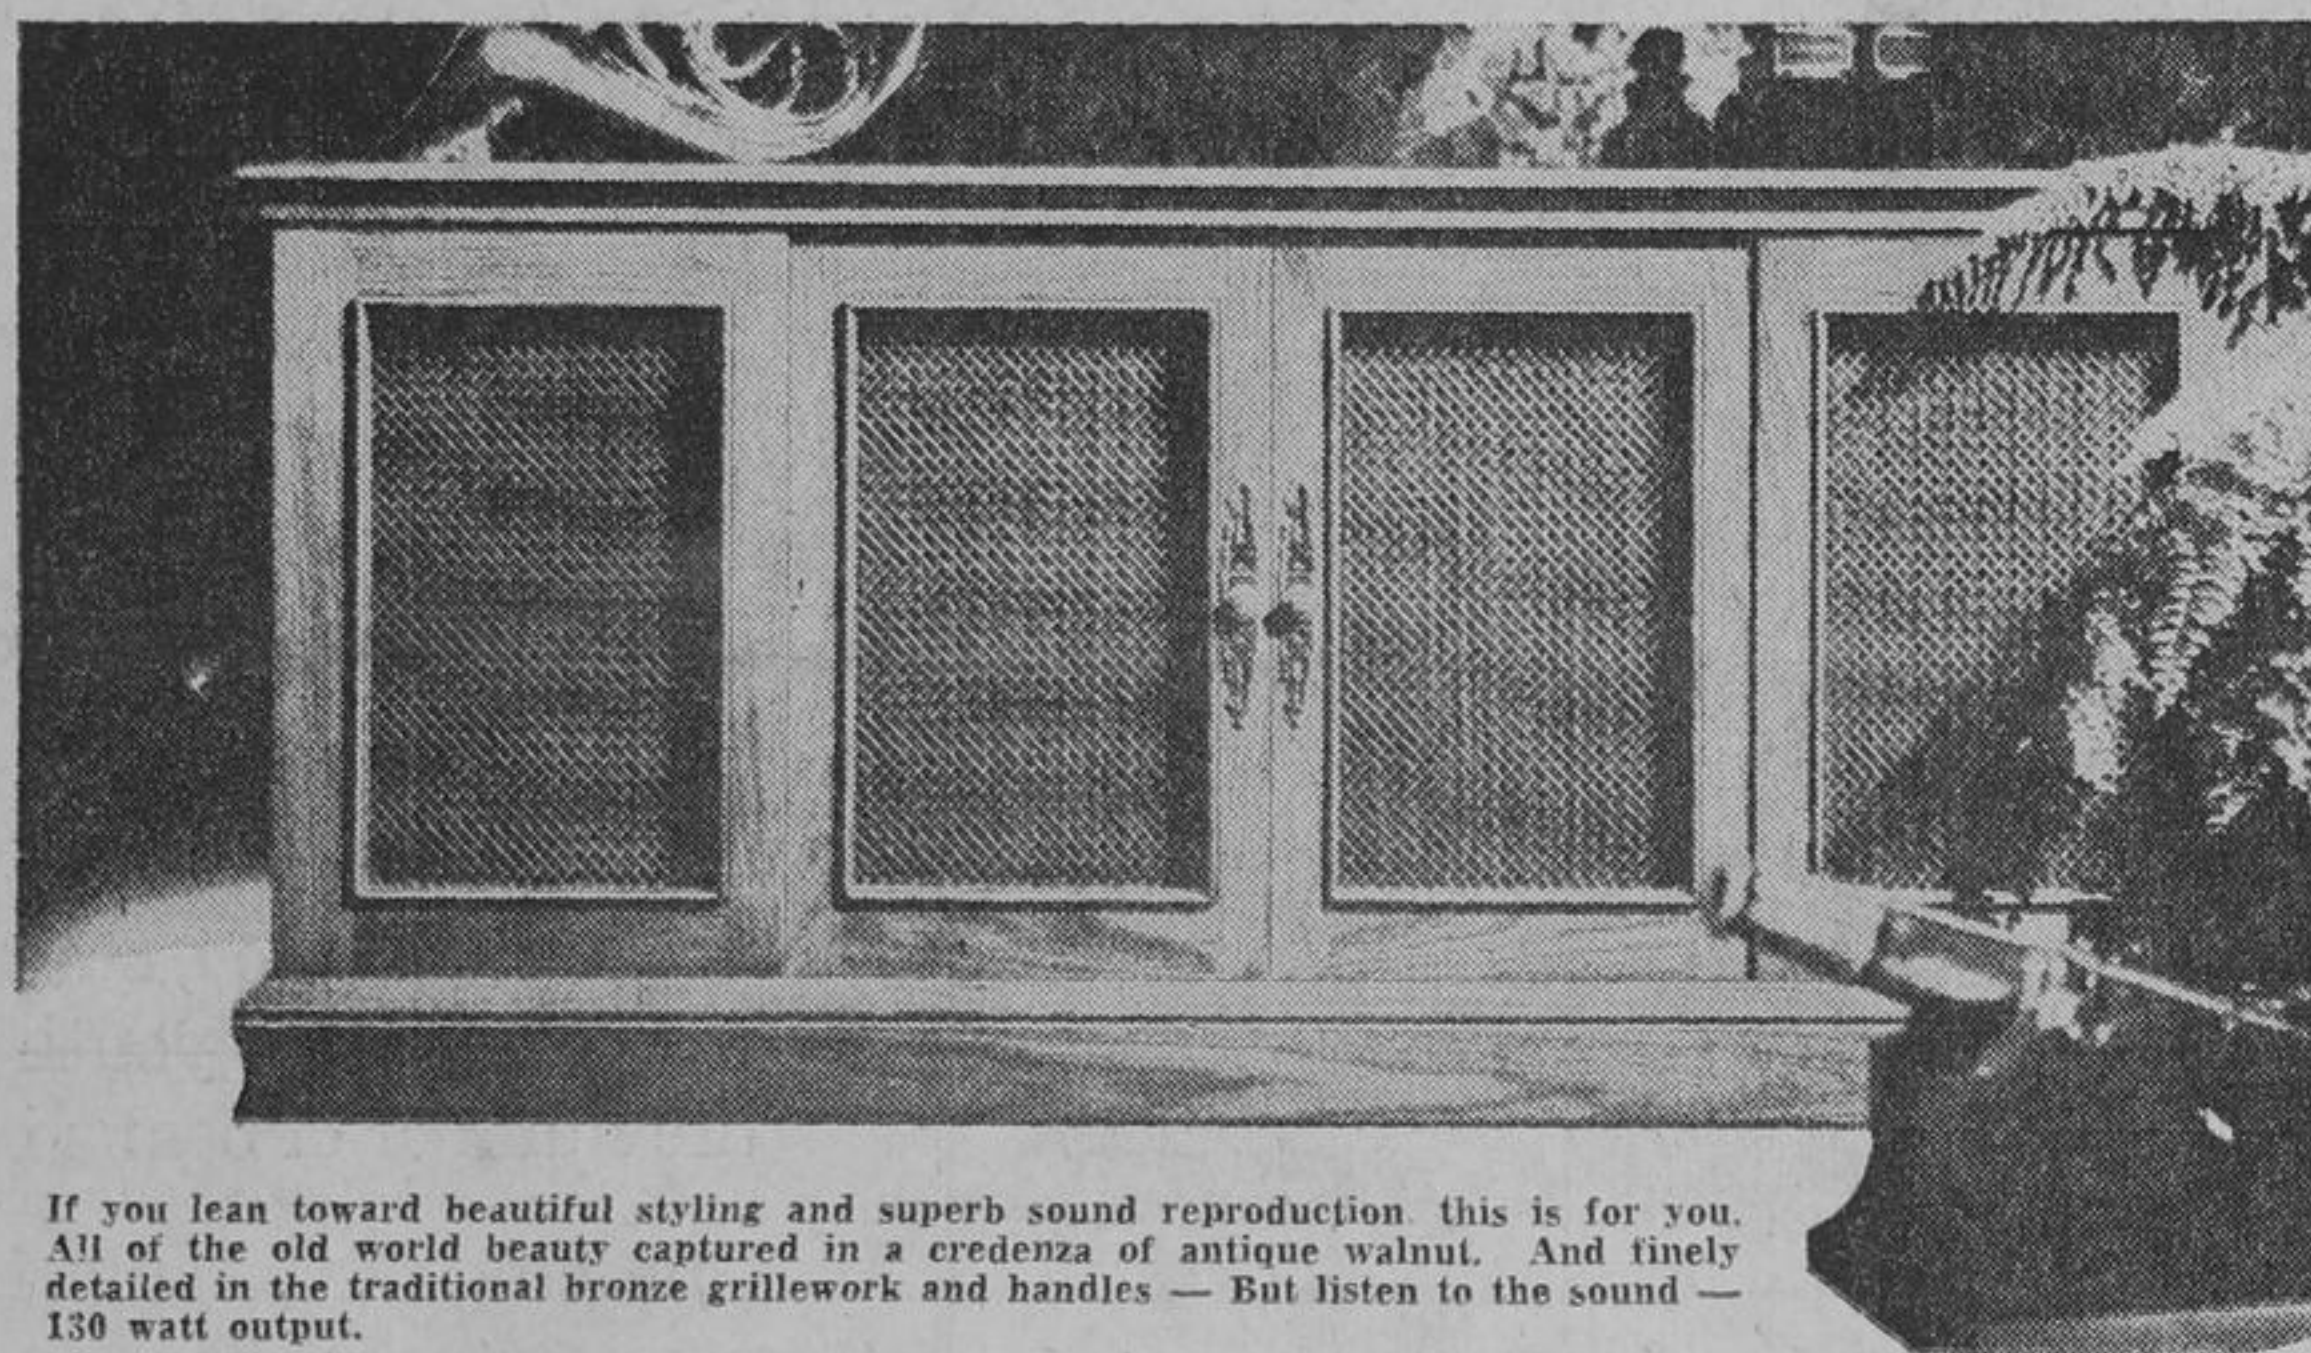

STEREO

MODEL AR340

LIST PRICE $699.00

TRUCKLOAD PRICE

$549.00

If you lean toward beautiful styling and superb sound reproduction this is for you. All of the old world beauty captured in a credenza of antique walnut. And finely detailed in the traditional bronze grillework and handles — But listen to the sound — 150 watt output.

GENERAL ELECTRIC

DISHWASHER

- Cleans and sanitizes dishes
- Pressure power wash
- Convenient top load
- Silverware basket
- Family size load

LIST PRICE $299.00

TRUCKLOAD PRICE

$239.00