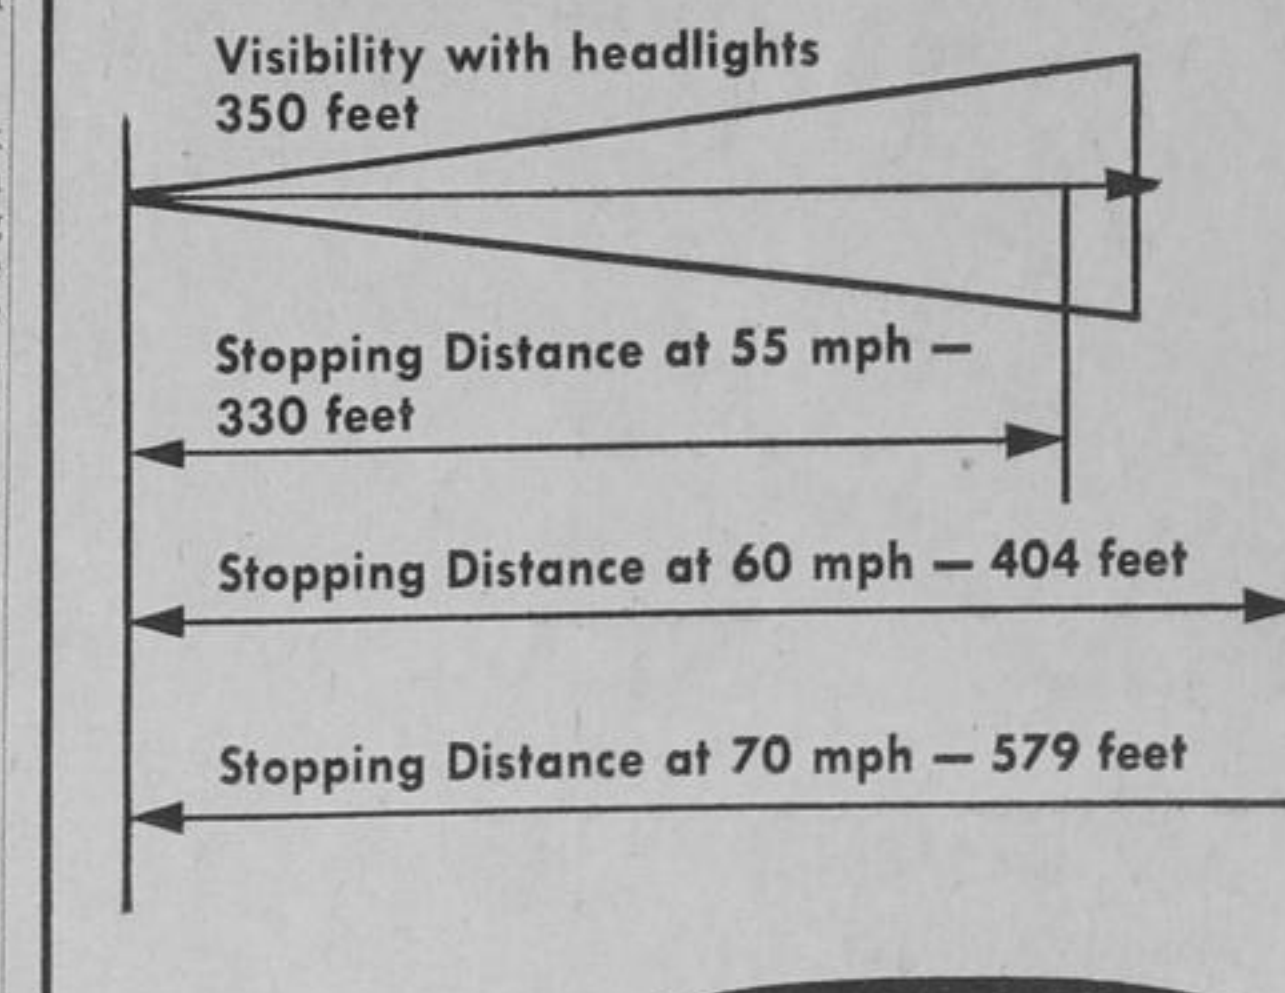

T.S.A. of King

The regular public meeting postponed on February 13/68, due to weather conditions, will be held February 22, 1968, at 7:45 p.m. in the Board Room.

How Fast is TOO FAST?

At Night the Critical Speed is 55 mph... A little known fact regarding the dangers of speed at night is illustrated in this chart.